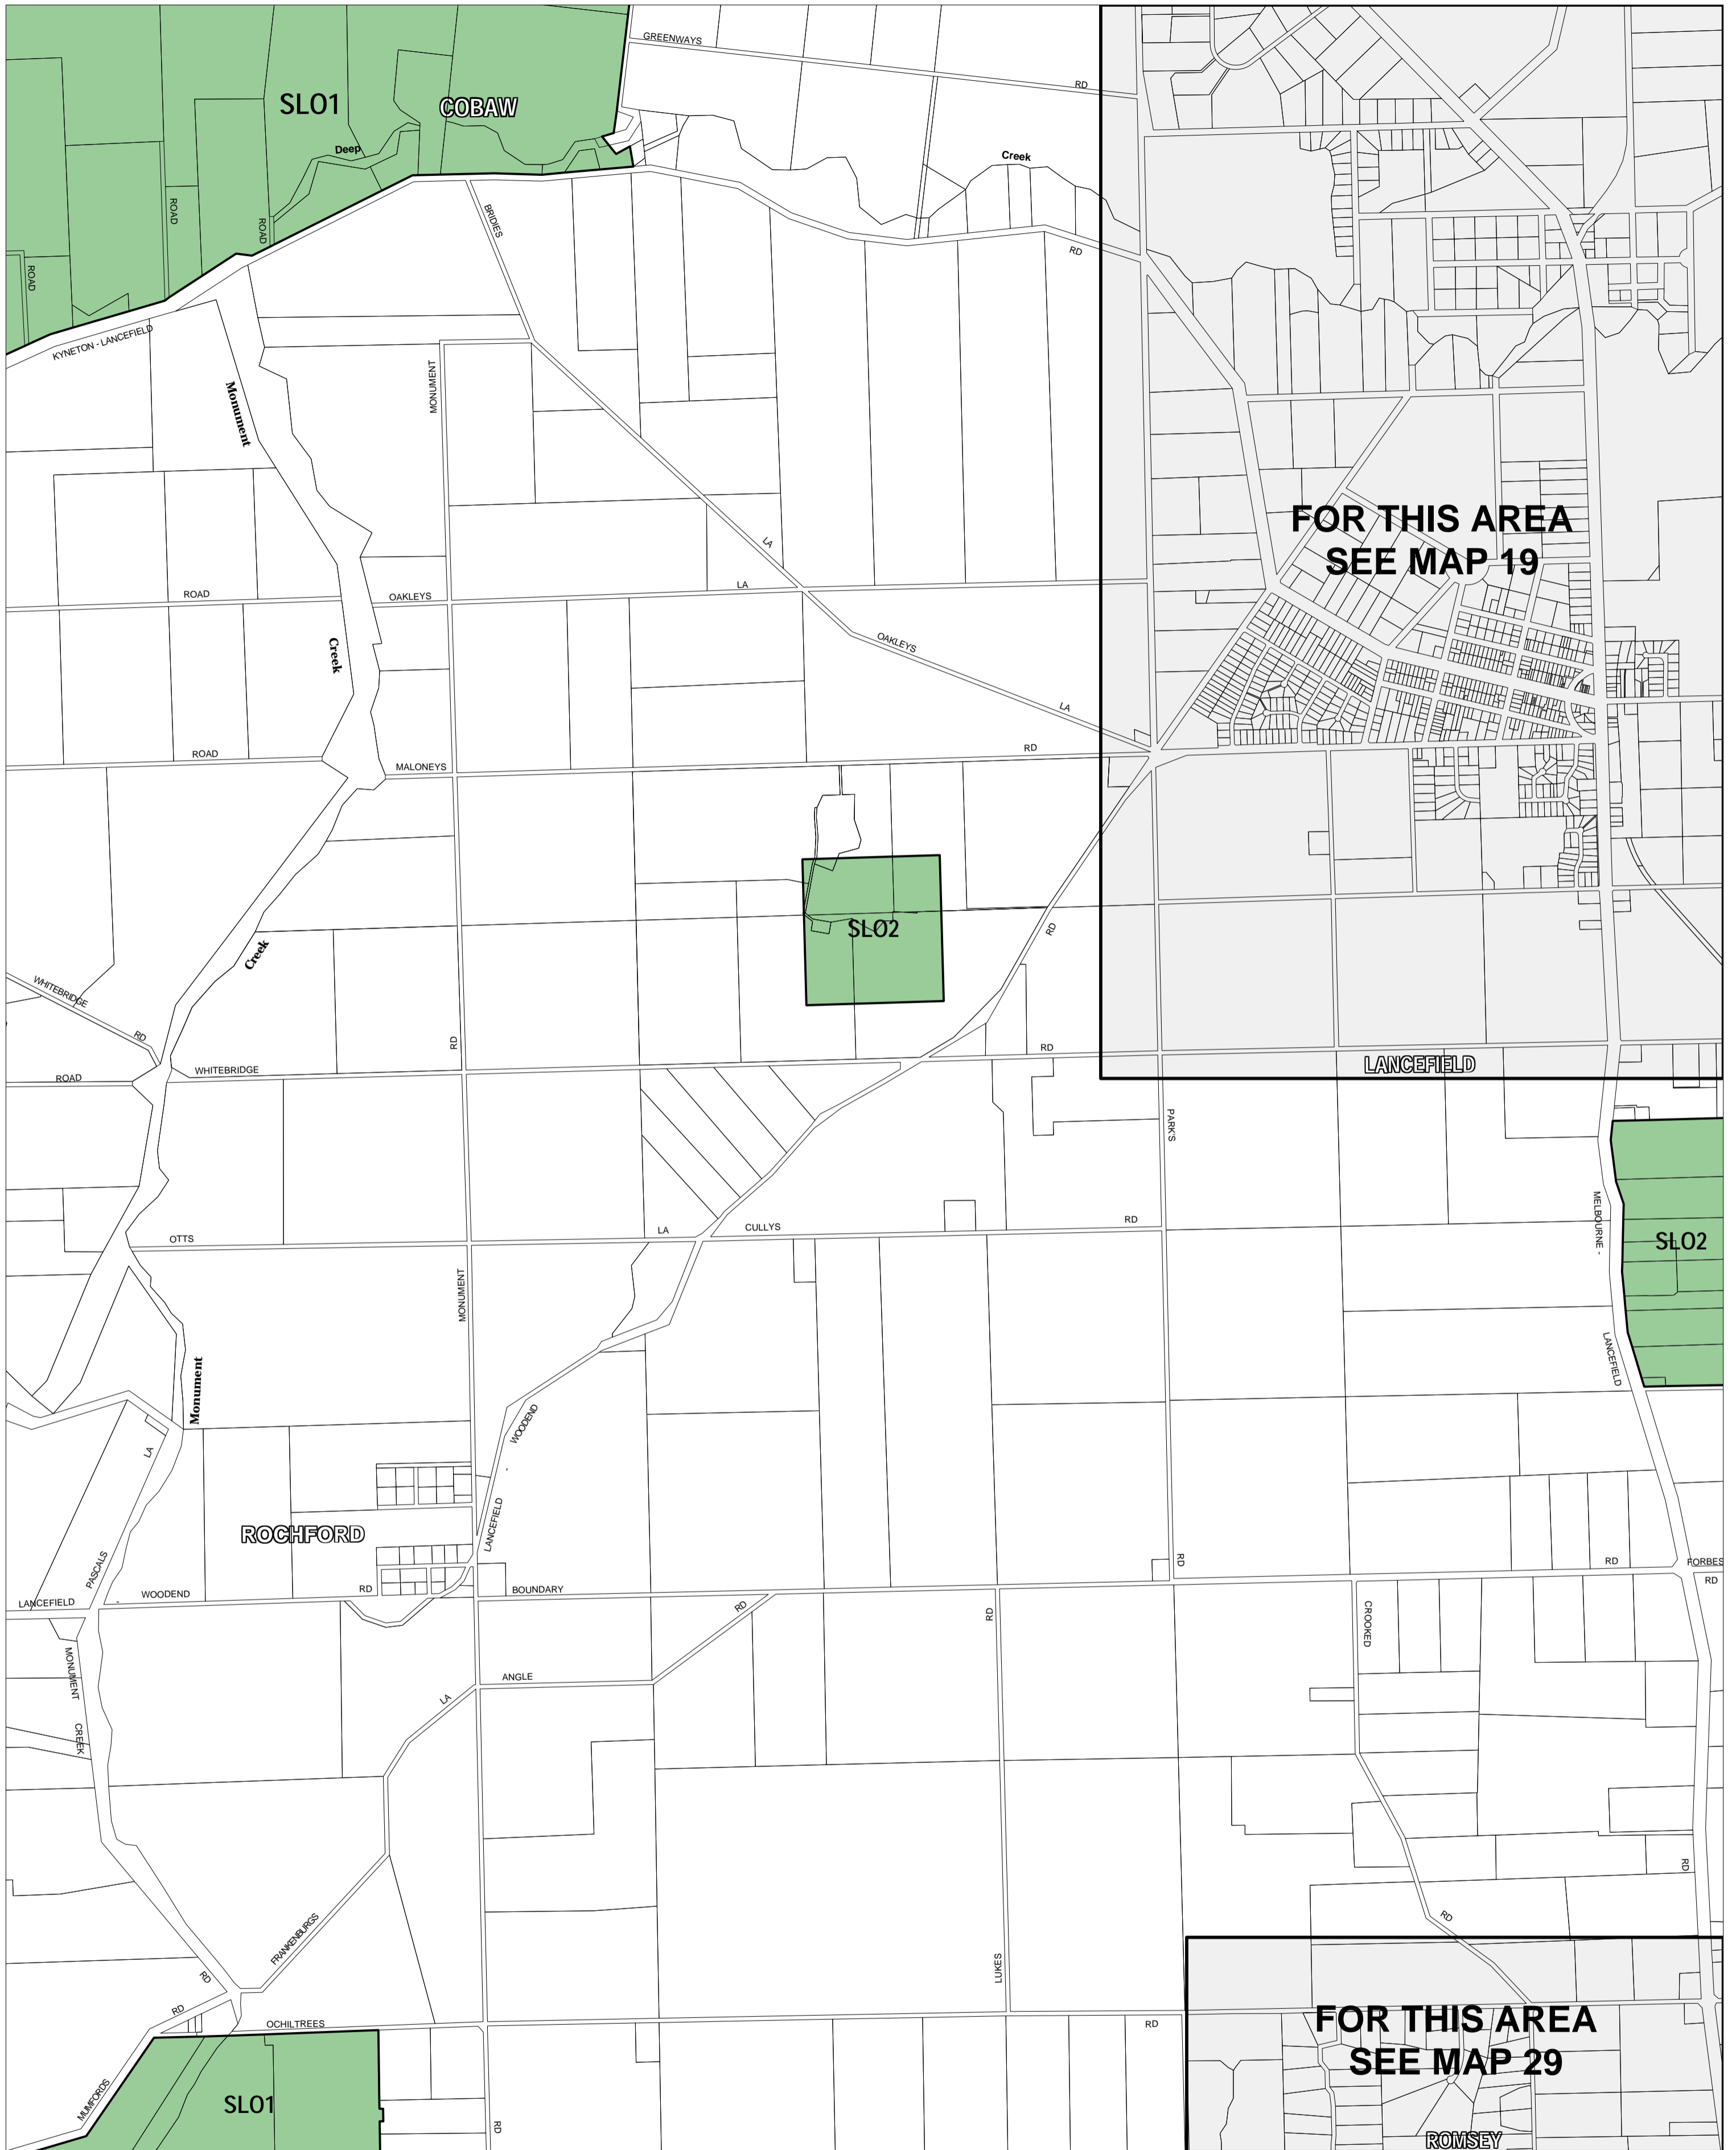

MACEDON RANGES PLANNING SCHEME - LOCAL PROVISION

1. **Overlays**
2. SLO1 Significant Landscape Overlay - Schedule 1
   - SLO2 Significant Landscape Overlay - Schedule 2

AUSTRALIAN MAP GRID ZONE 55

Printed: 10/10/2007