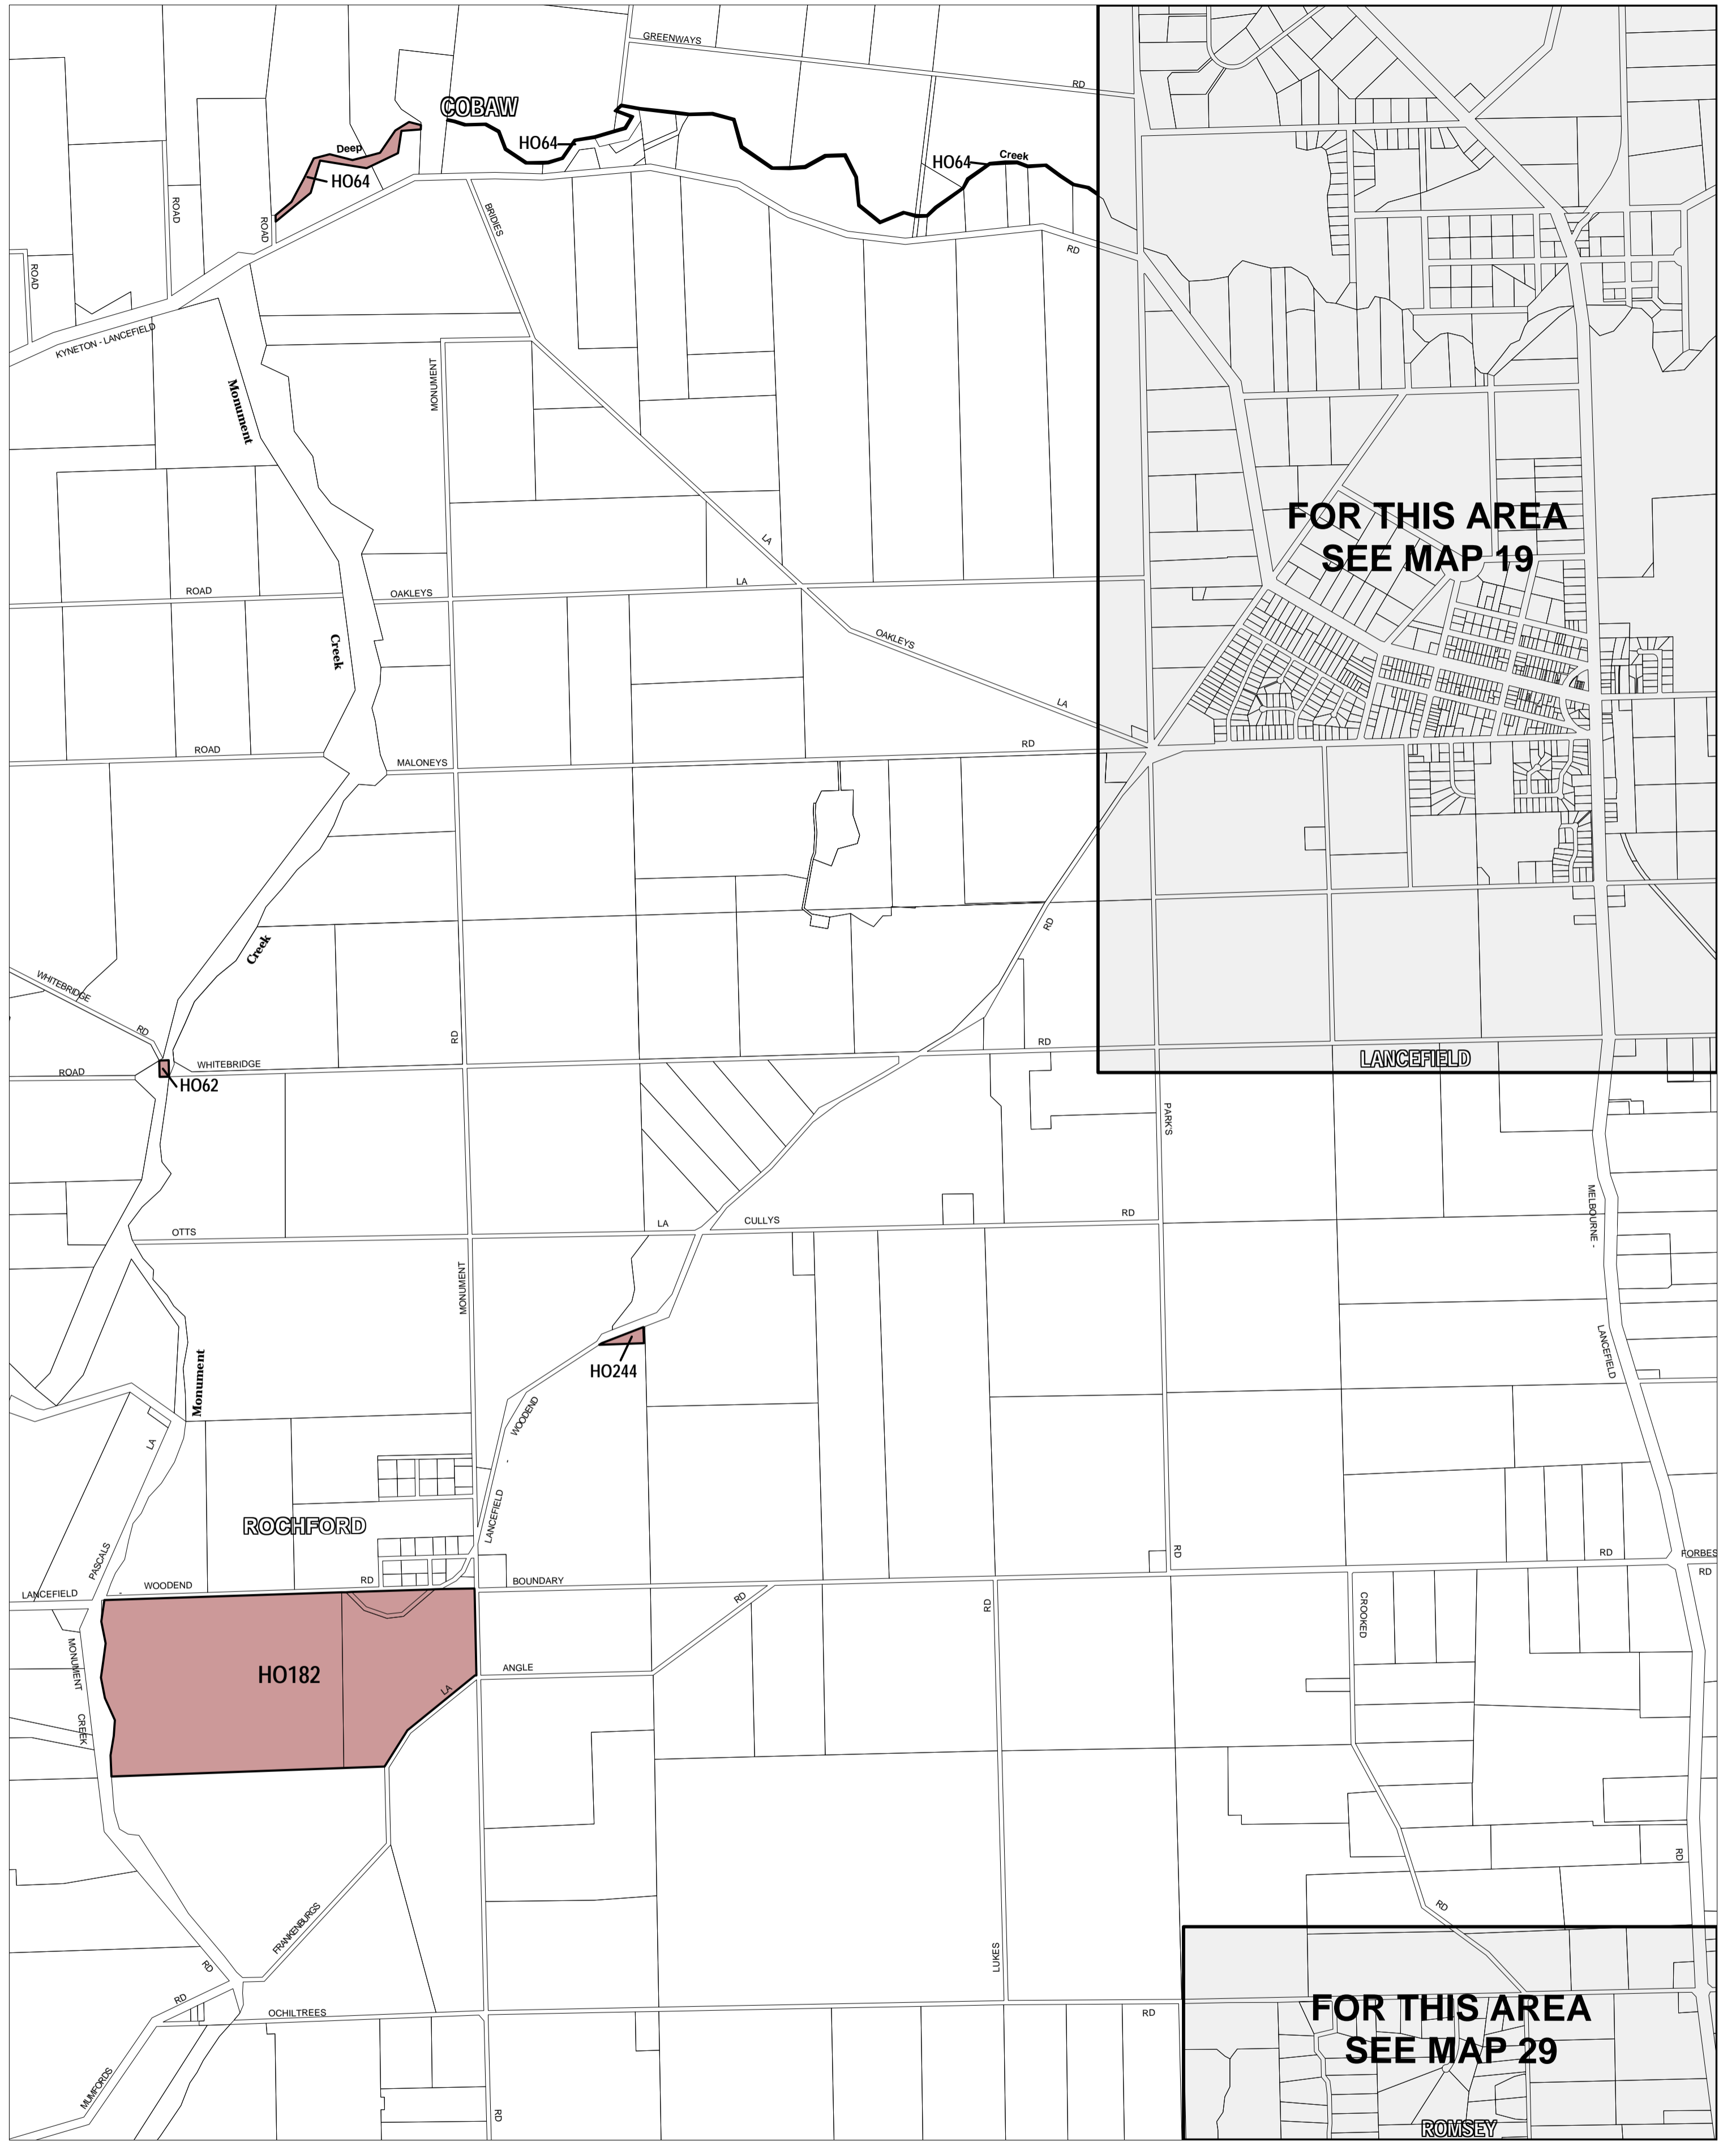

MACEDON RANGES PLANNING SCHEME - LOCAL PROVISION

Overlays

HO Heritage Overlay

Printed: 10/10/2007