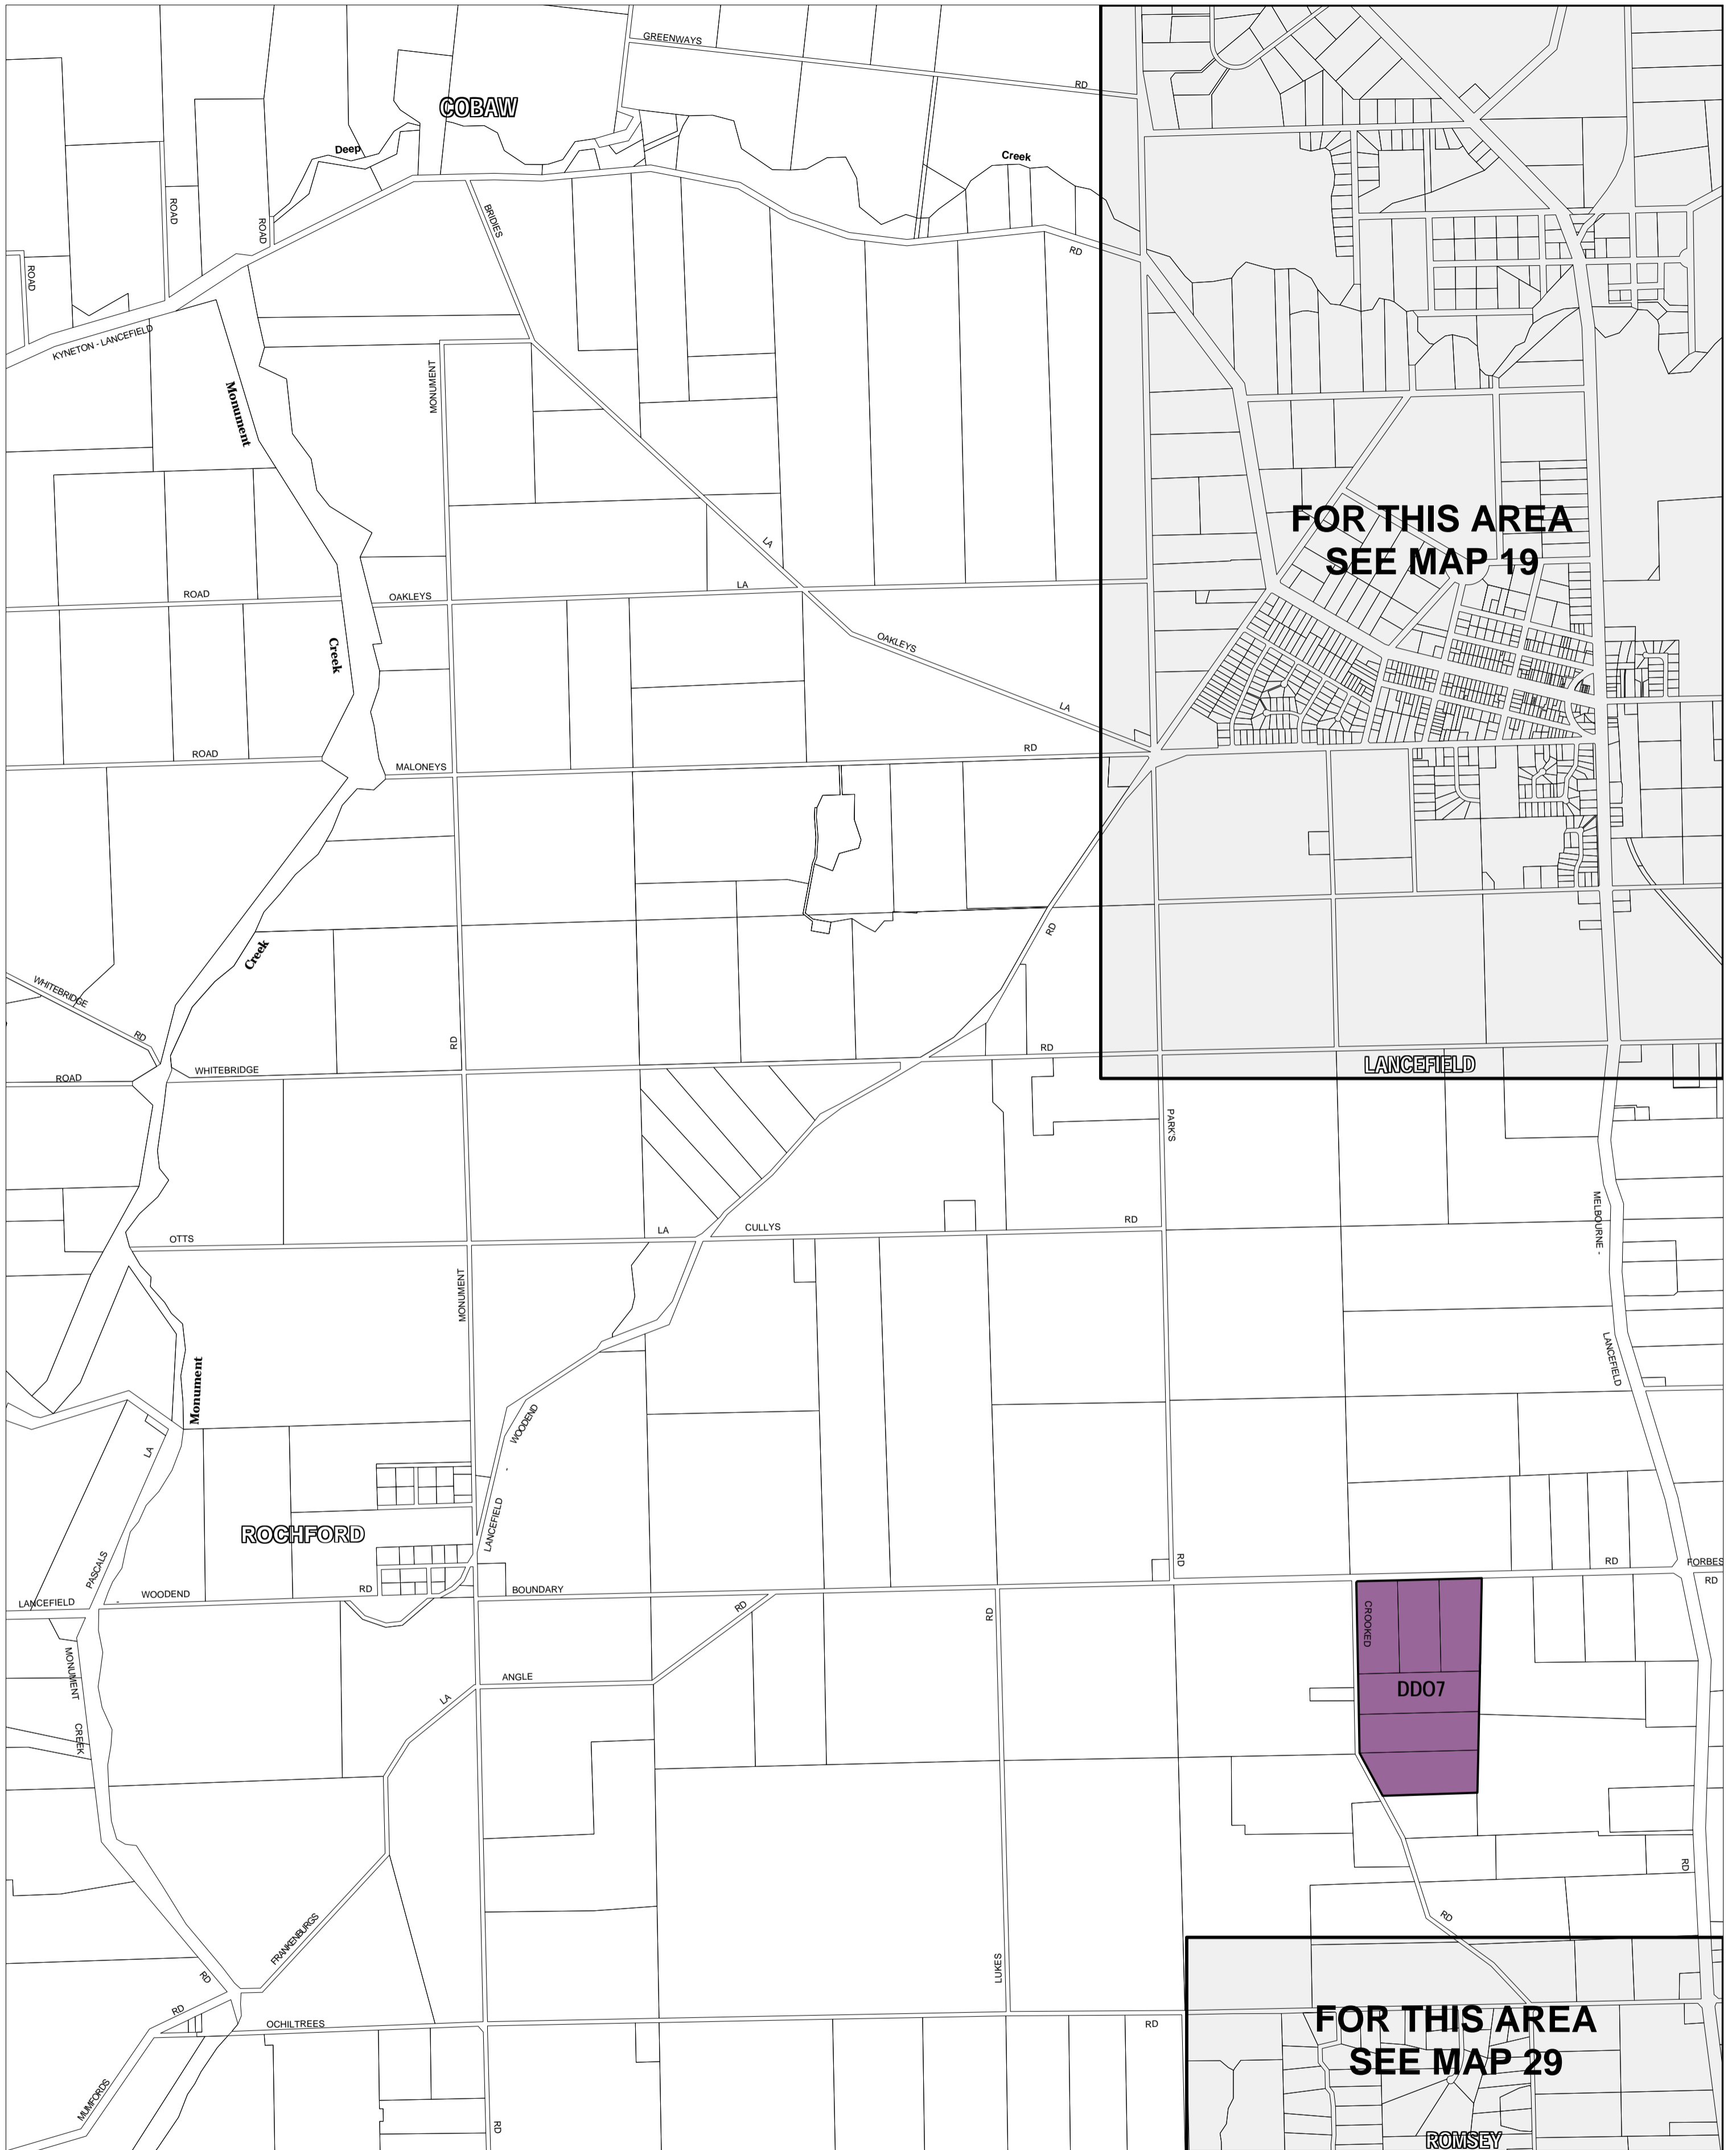

MACEDON RANGES PLANNING SCHEME - LOCAL PROVISION

Overlays

DD07 Design And Development Overlay - Schedule 7

AUSTRALIAN MAP GRID ZONE 55

INDEX TO ADJOINING METRIC SERIES MAP

Printed: 8/10/2007