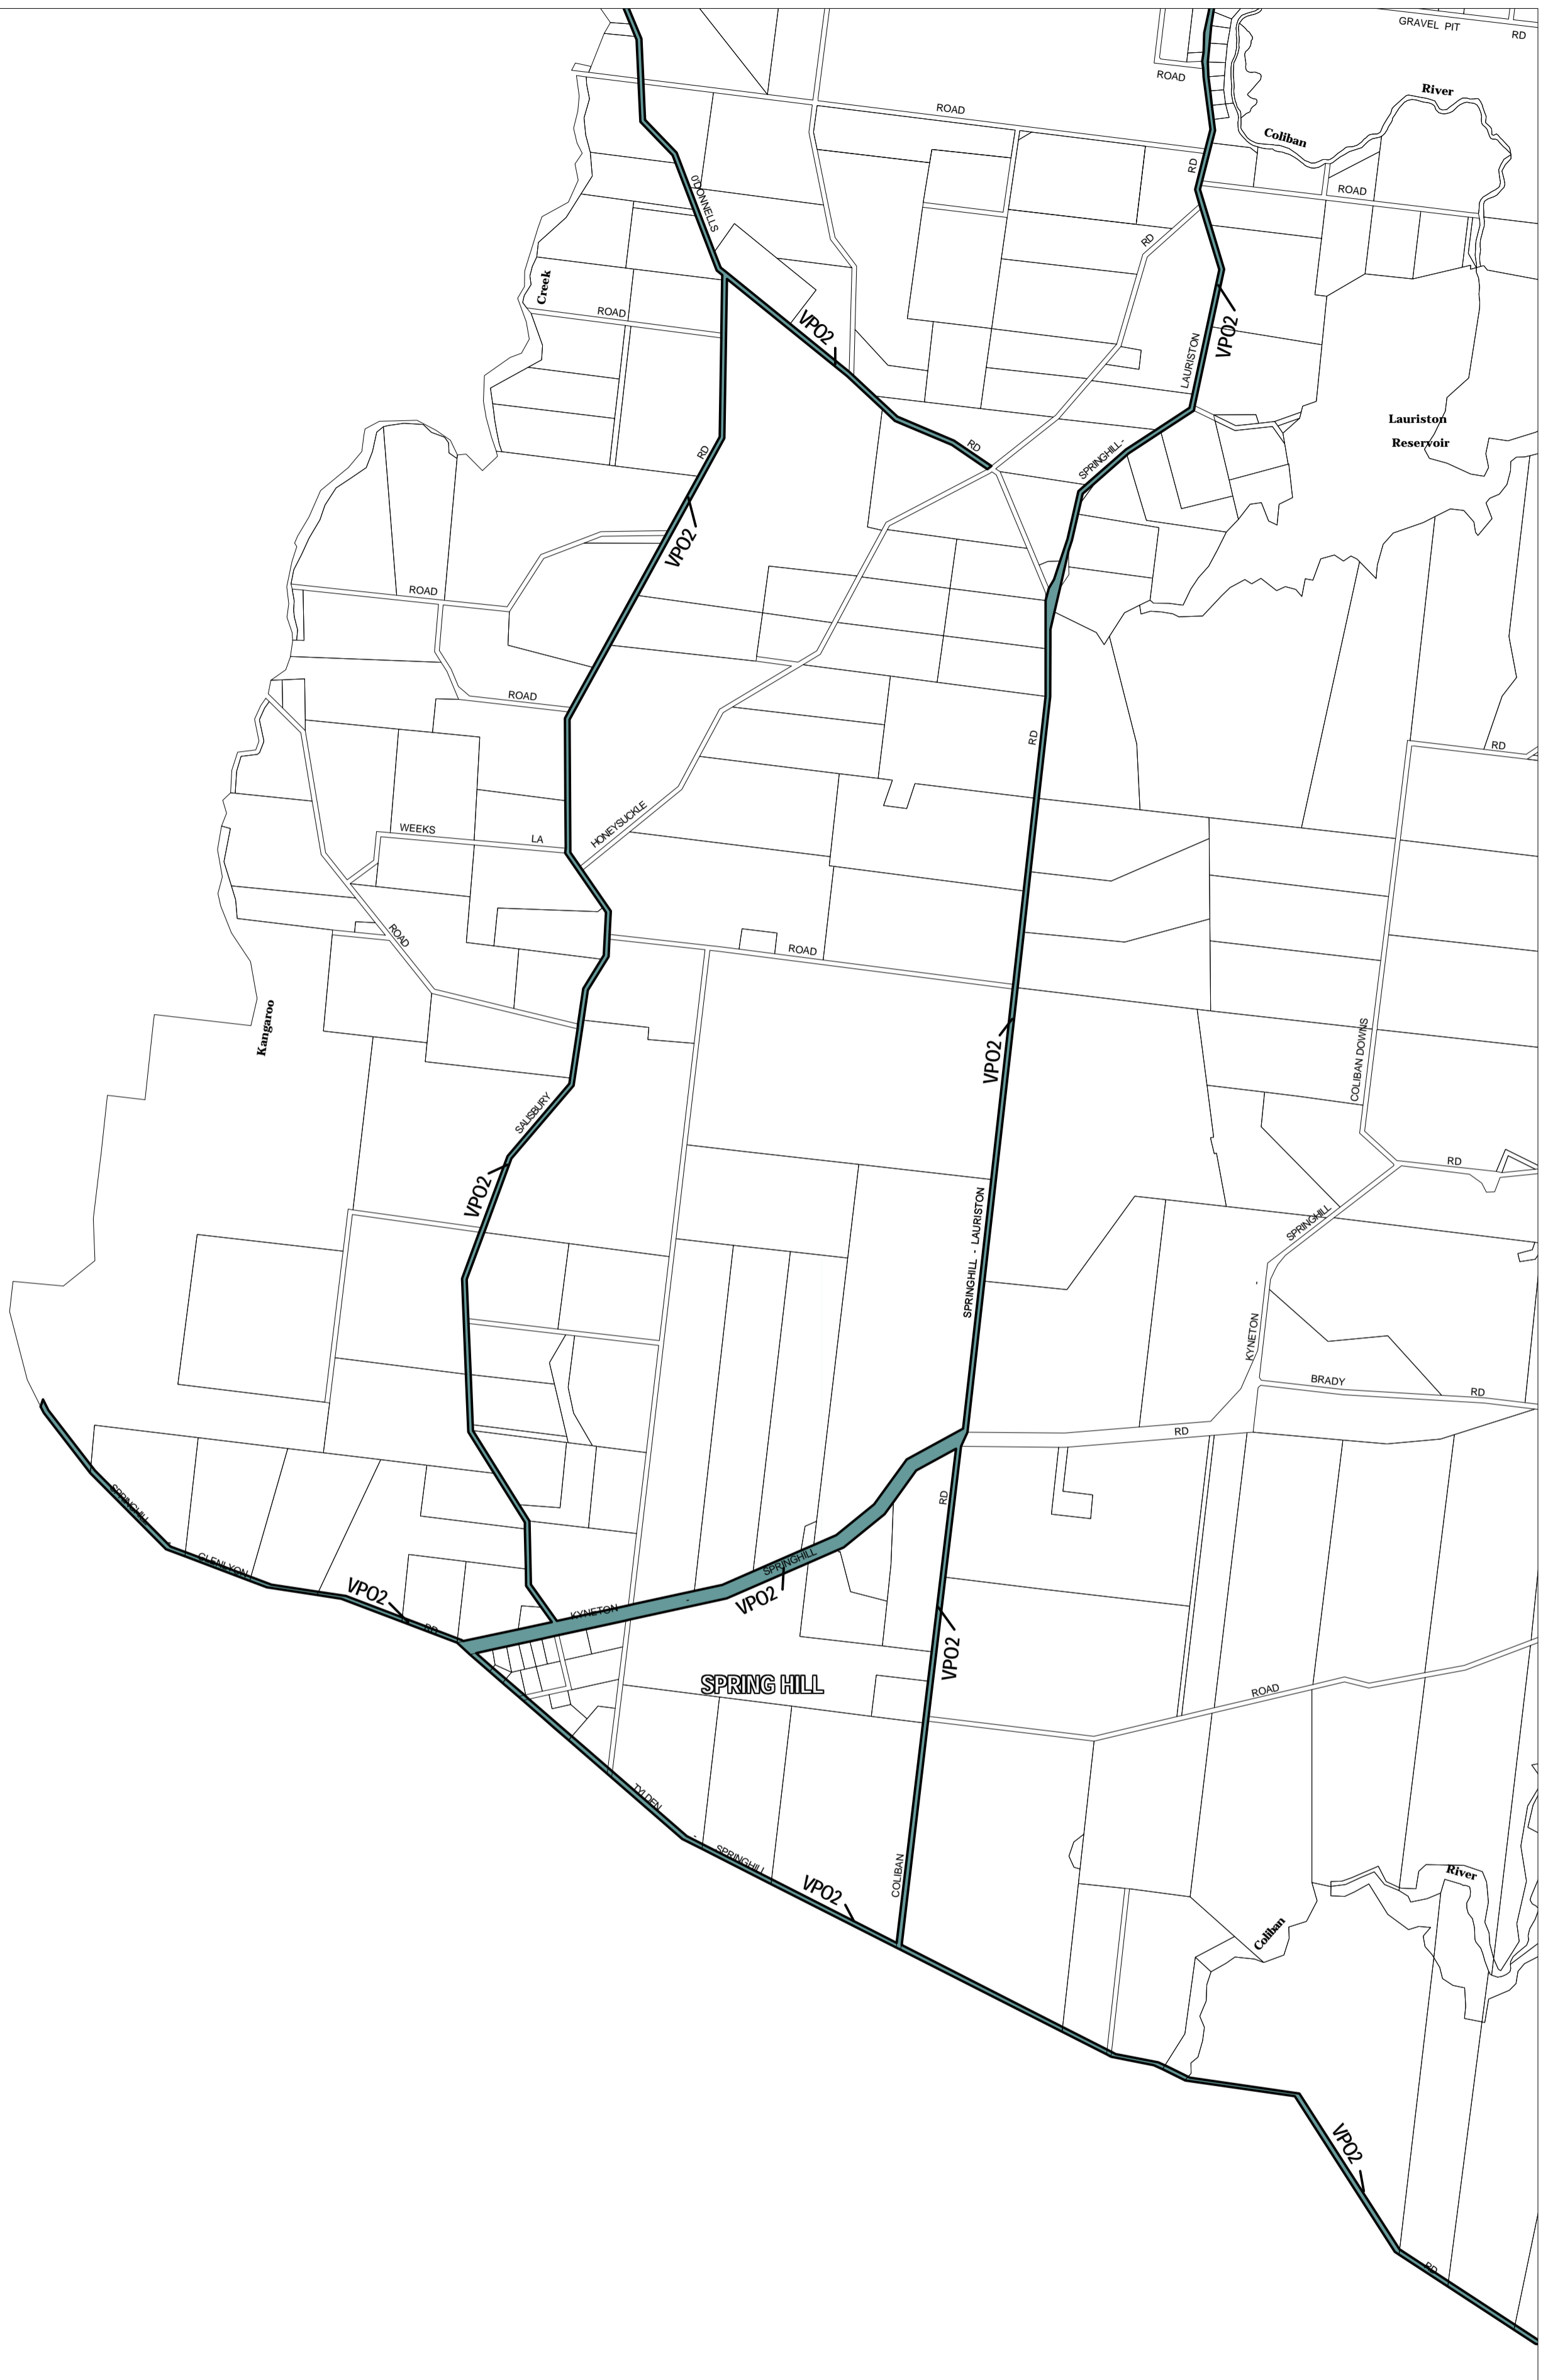

MACEDON RANGES PLANNING SCHEME - LOCAL PROVISION

Overlays
VPO2 Vegetation Protection Overlay - Schedule 2

AUSTRALIAN MAP GRID ZONE 55

Printed: 10/10/2007

AMENDMENT C48