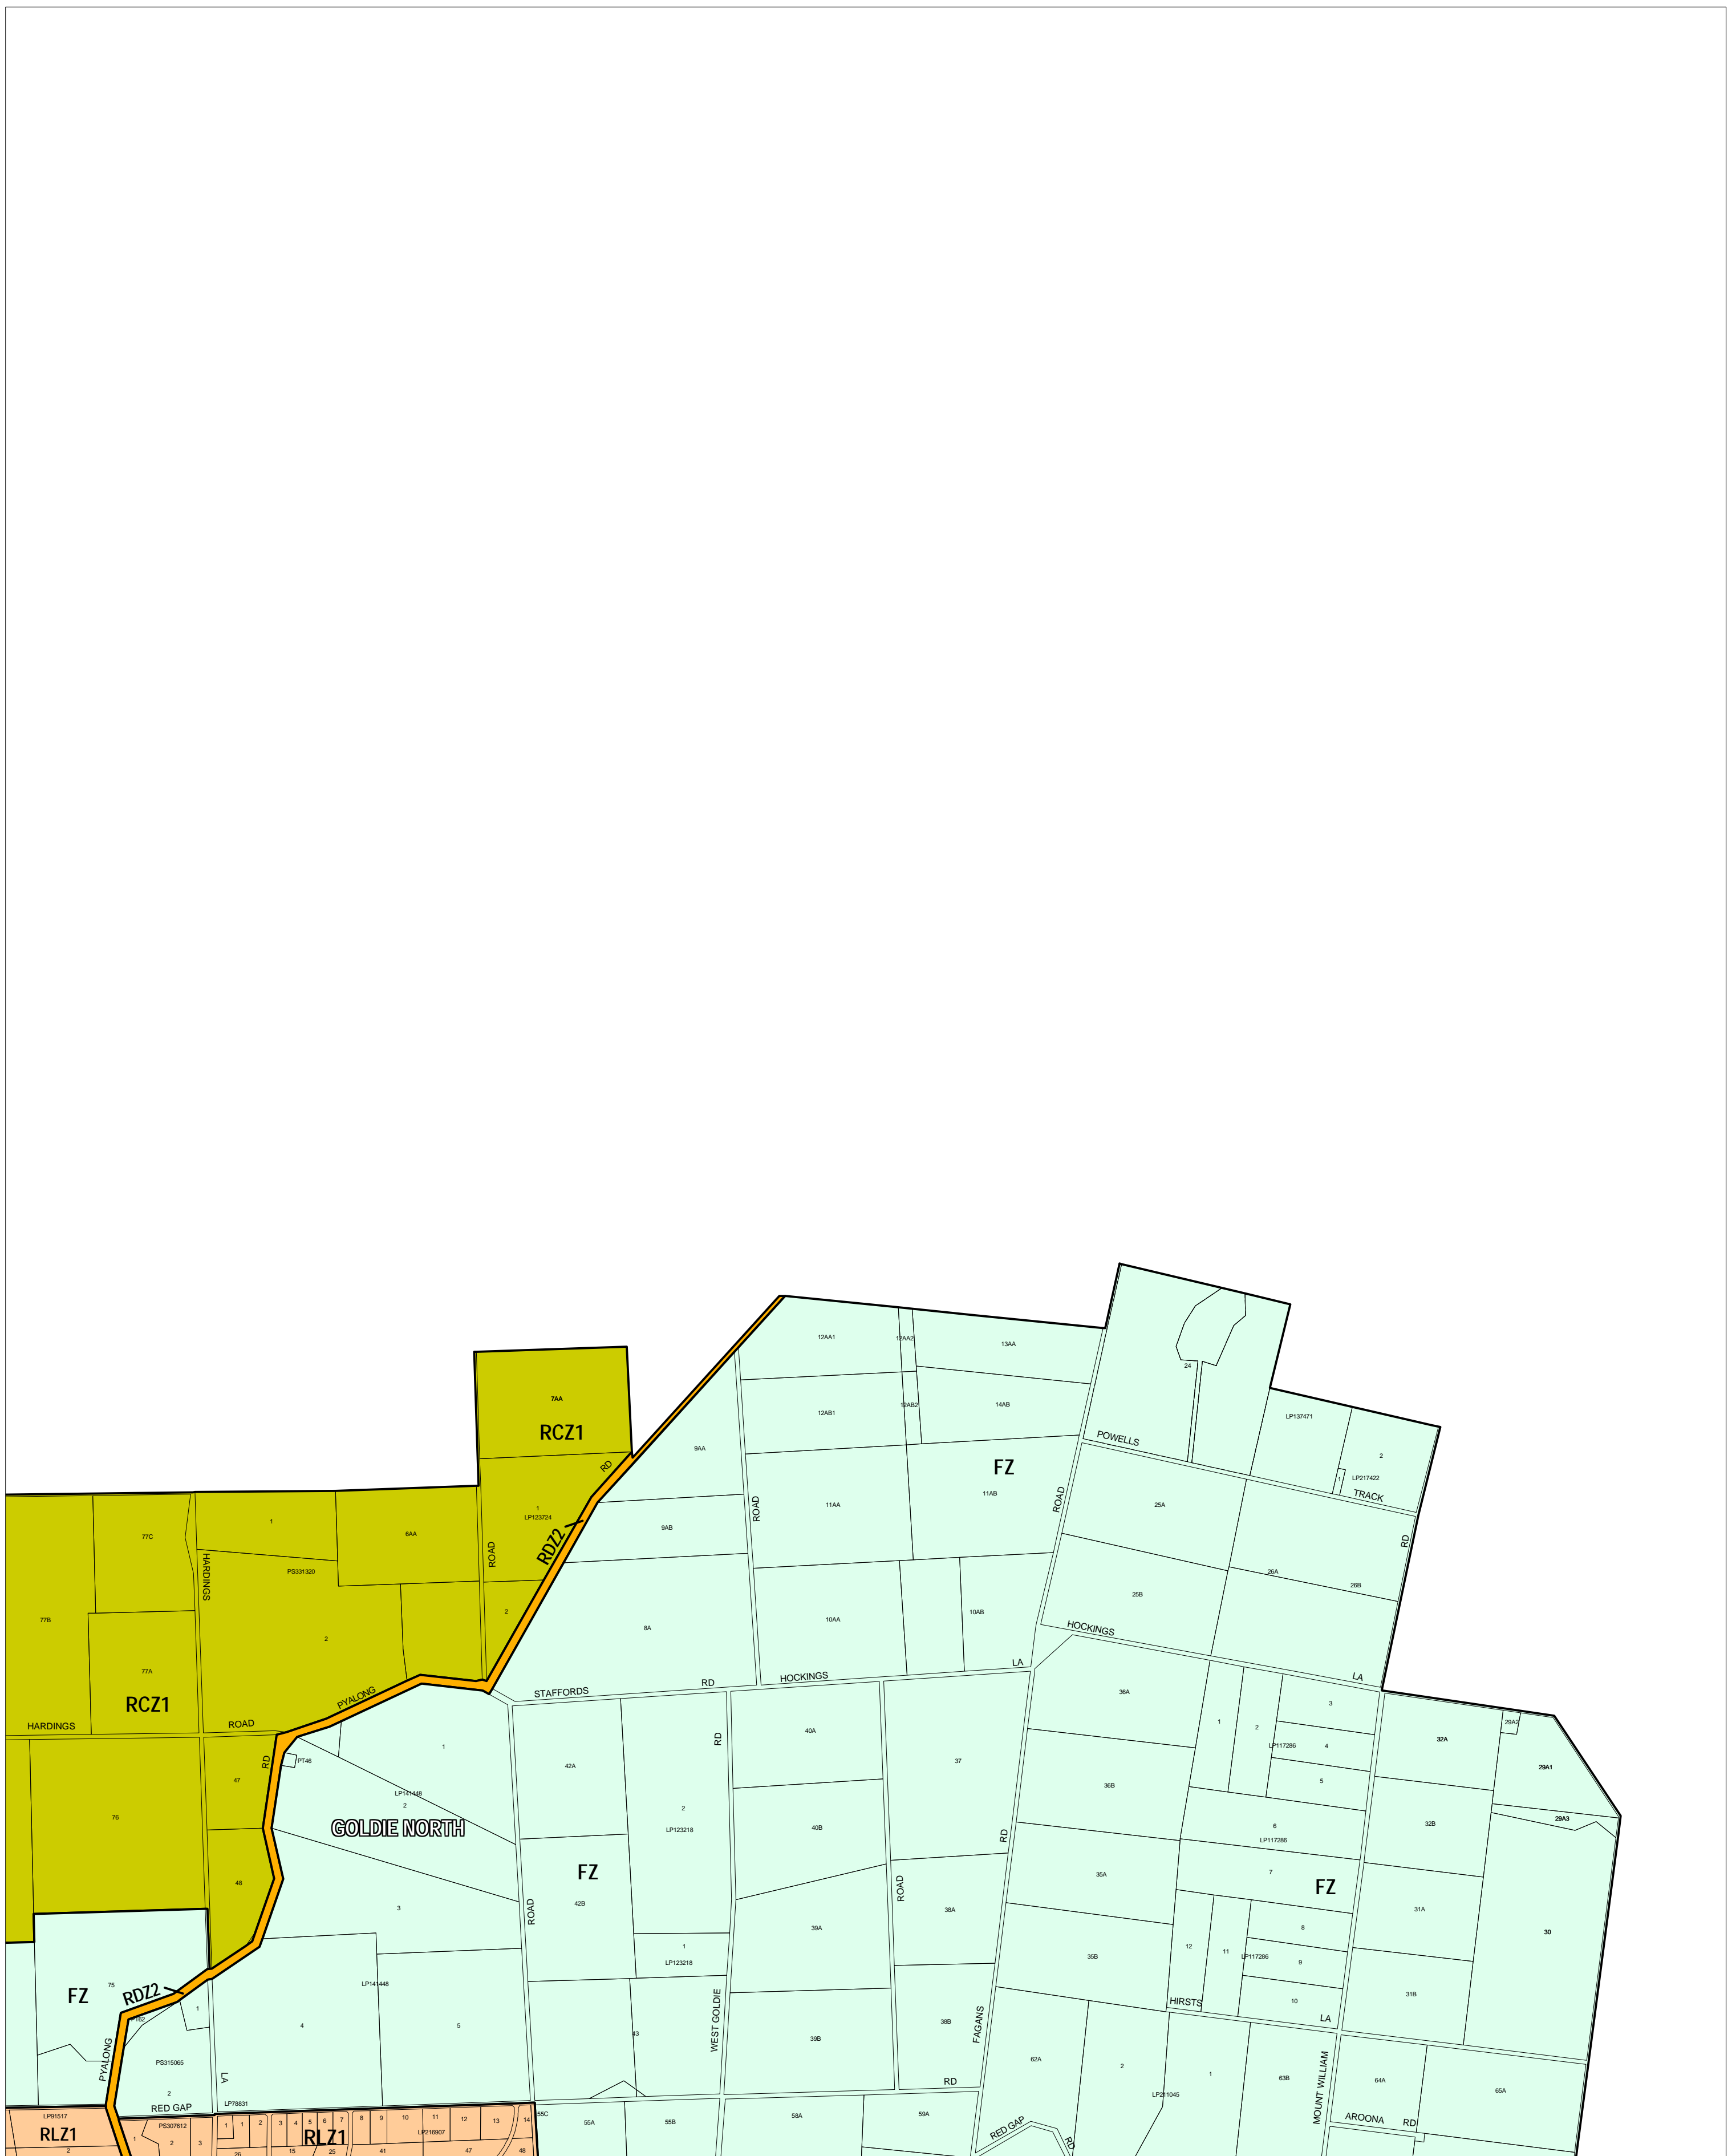

MACEDON RANGES PLANNING SCHEME - LOCAL PROVISION

Public Land	RDZ2	Road Zone Category 2
Rural	FZ	Farming Zone
	RCZ1	Rural Conservation Zone - Schedule 1
	RLZ1	Rural Living Zone - Schedule 1

AUSTRALIAN MAP GRID ZONE 55

THIS MAP INCORPORATES APPROVED ZONES AS AT: 16/02/06 AMENDMENT C48

Printed: 5/5/2006