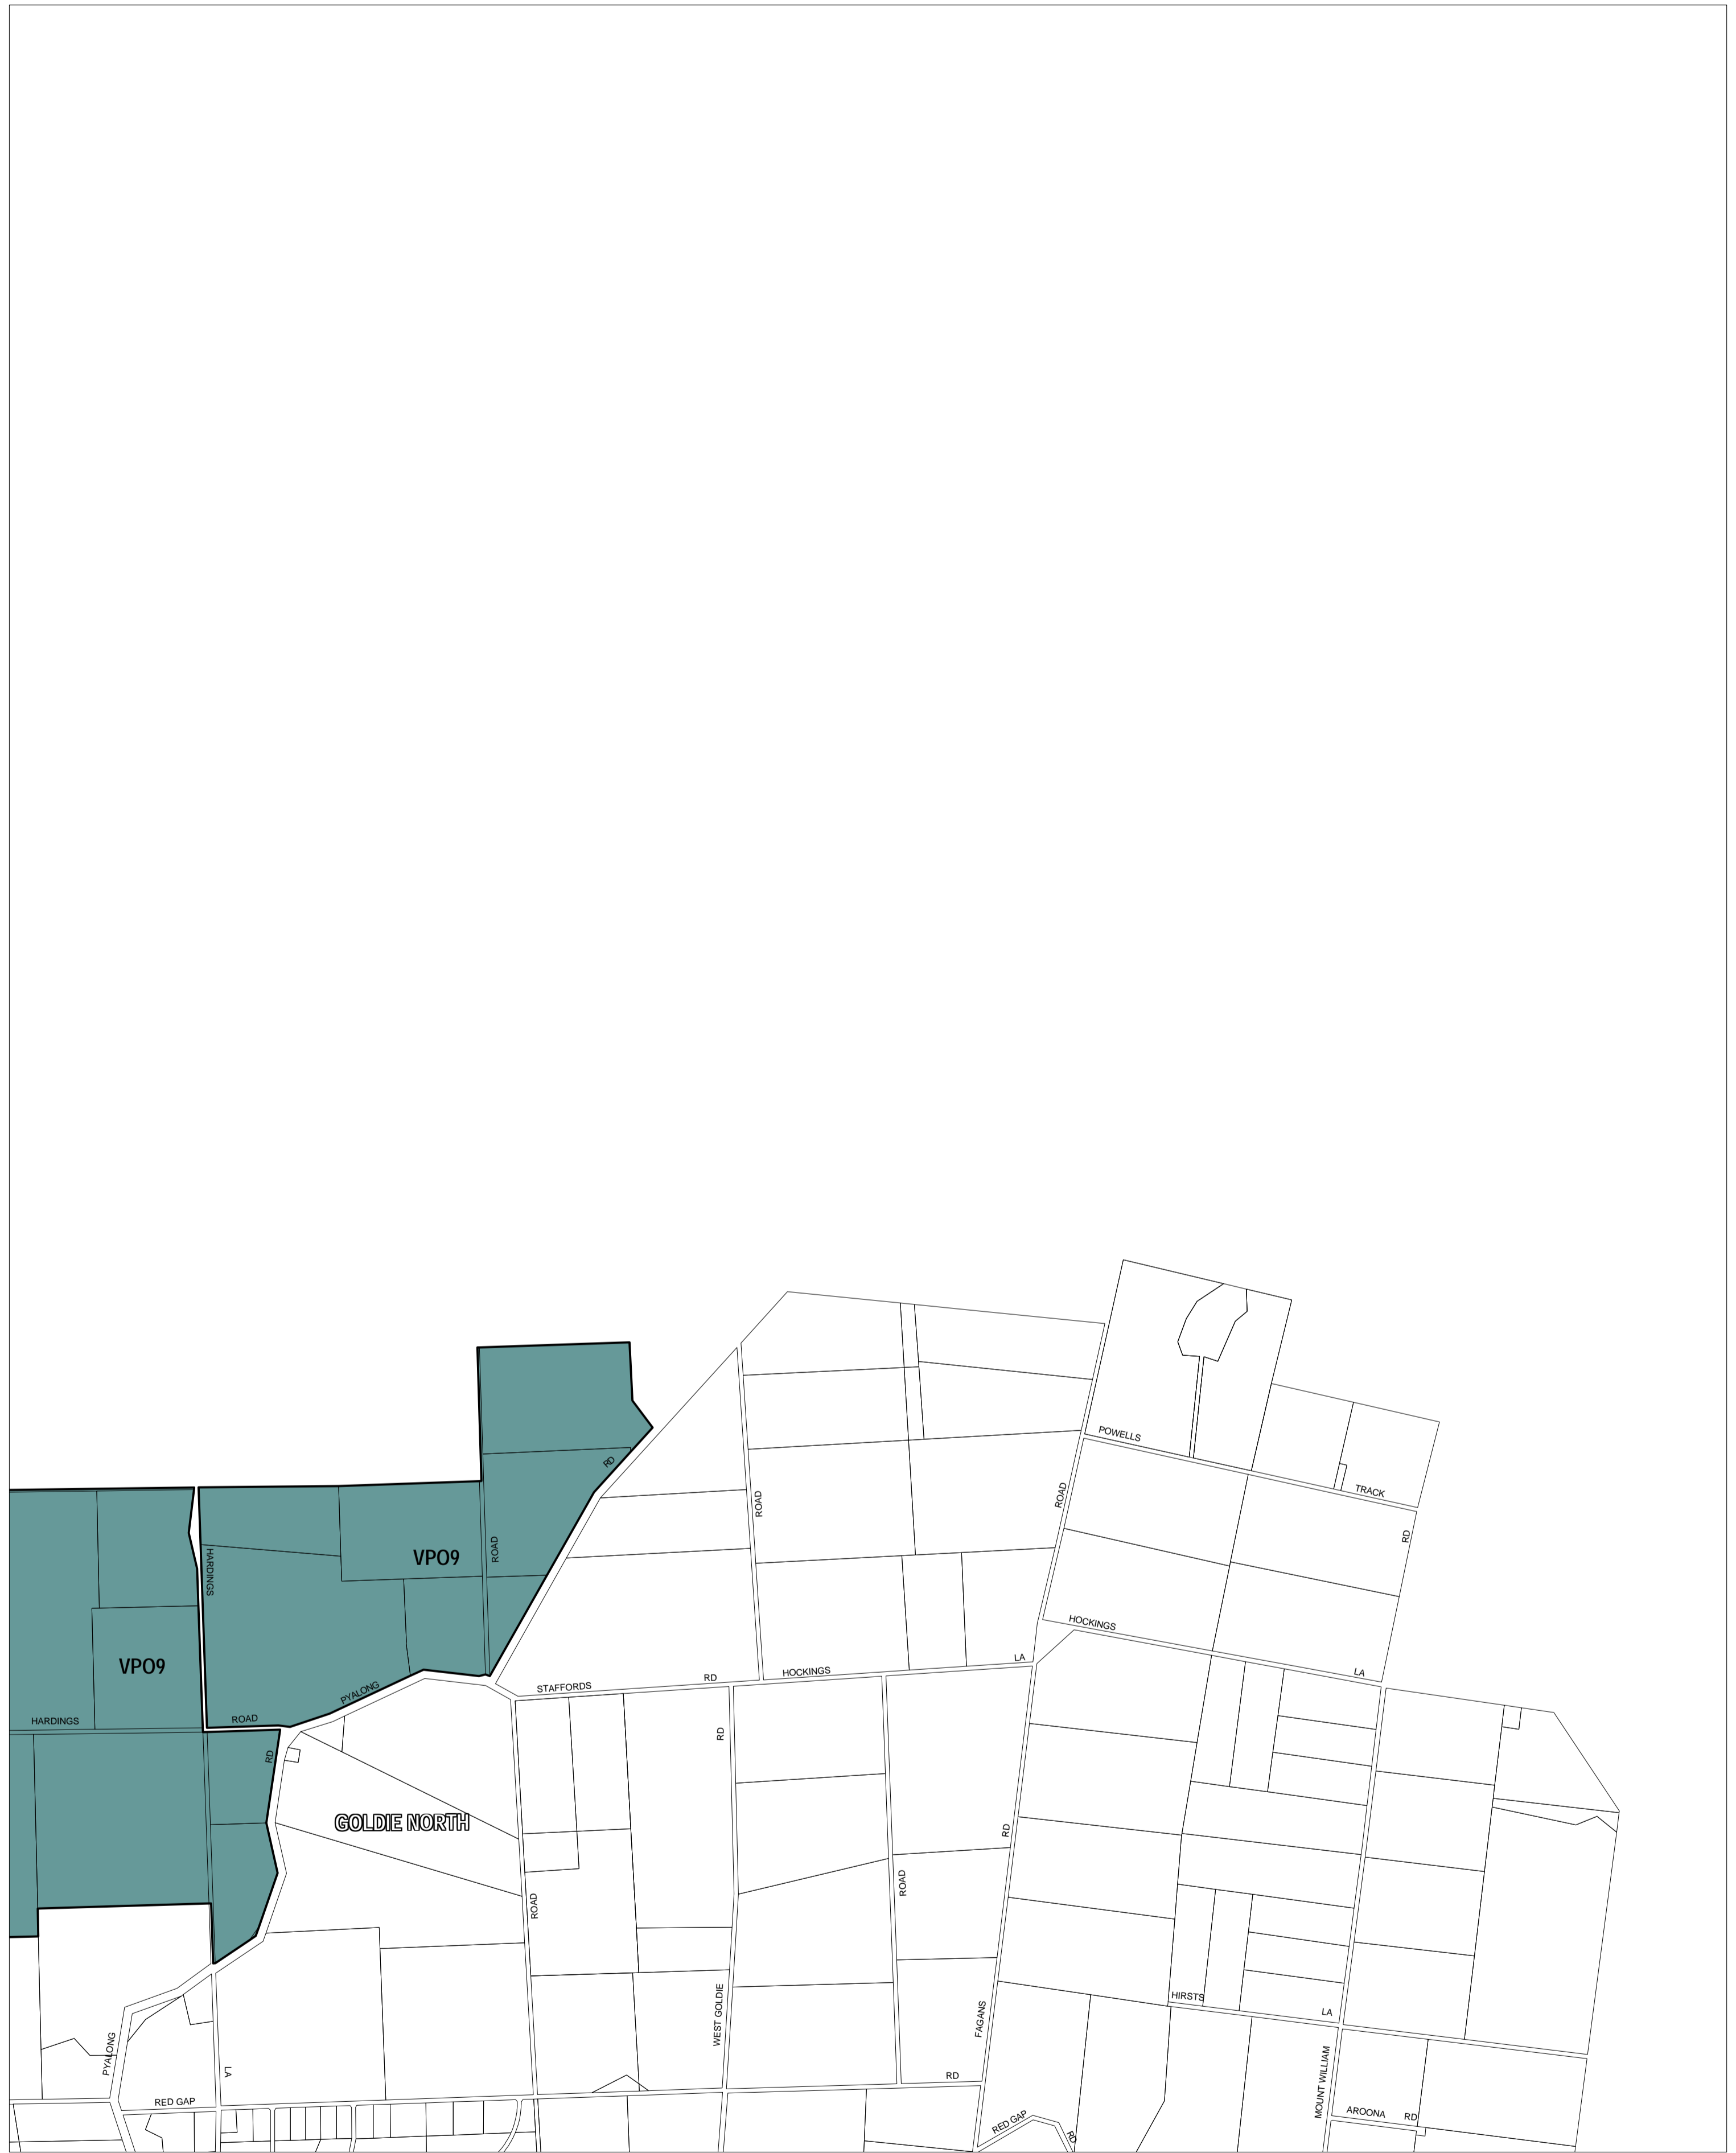

MACEDON RANGES PLANNING SCHEME - LOCAL PROVISION

Overlays

VPO9 Vegetation Protection Overlay - Schedule 9

Printed: 11/10/2007

AMENDMENT C48