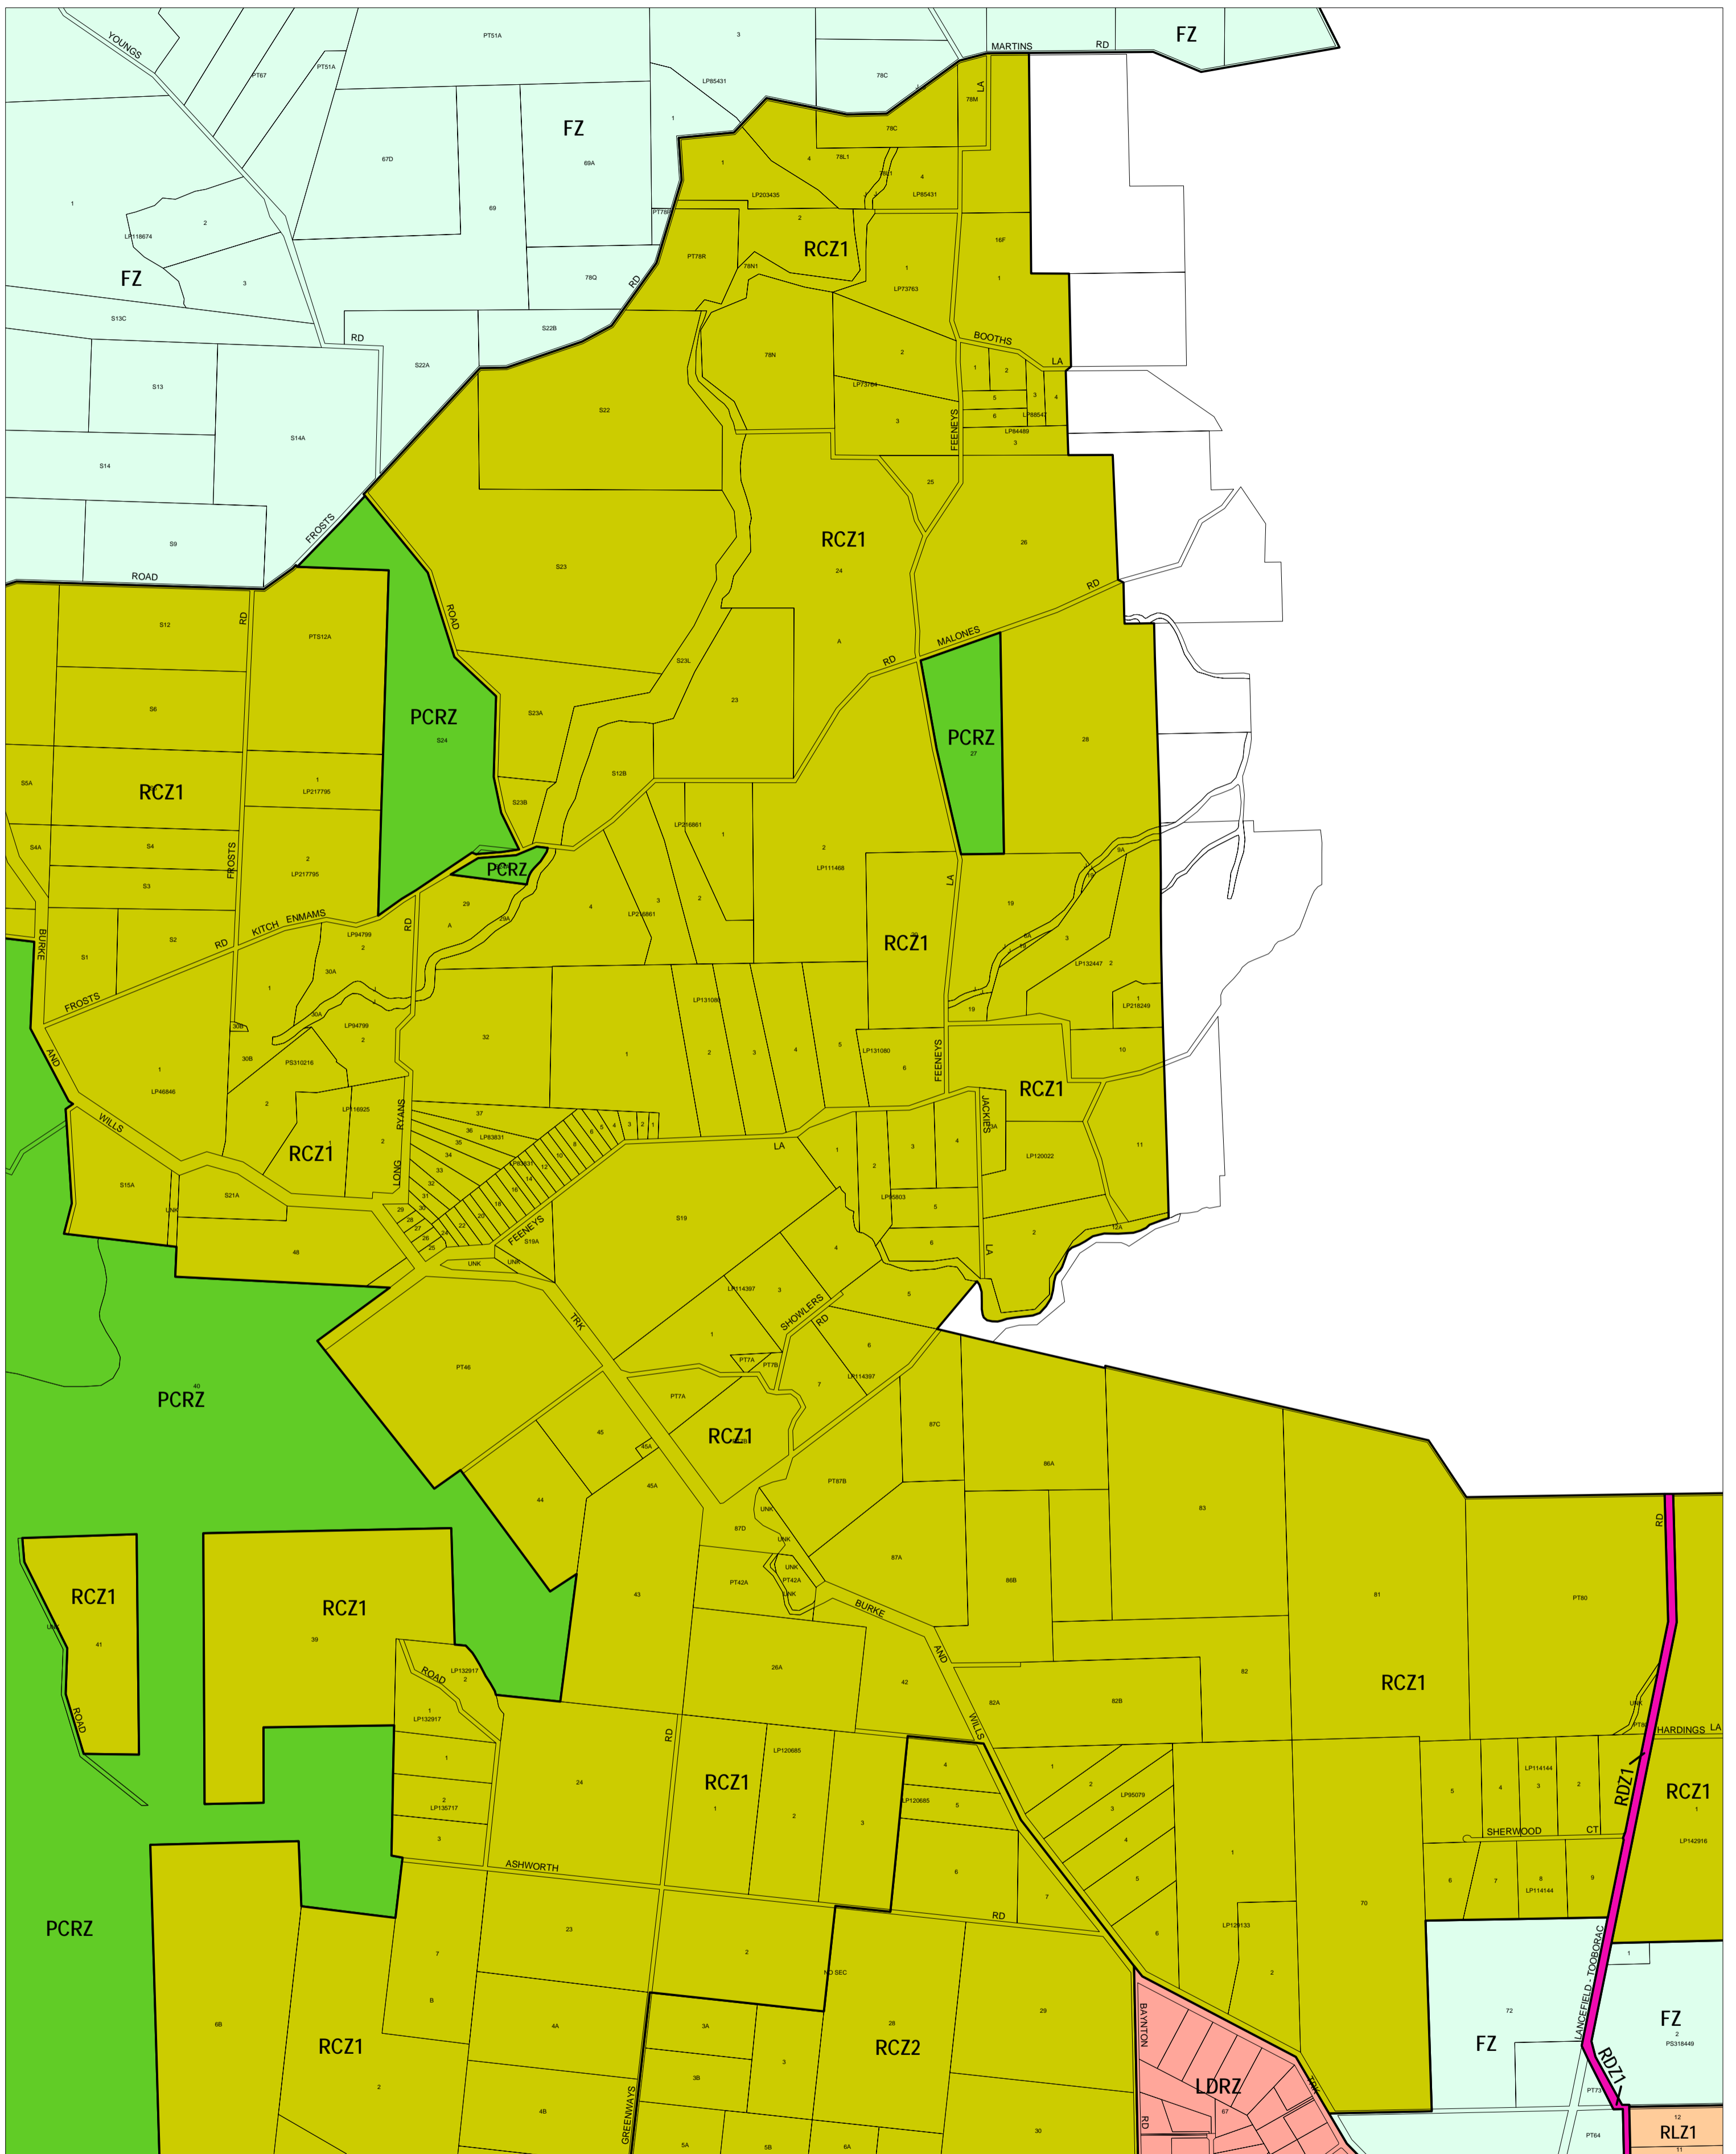

MACEDON RANGES PLANNING SCHEME - LOCAL PROVISION

Public Land	RLZ1 Rural Living Zone - Schedule 1
PCRZ Public Conservation And Resource Zone	
RDZ1 Road Zone - Category 1	
Residential	
LDRZ Low Density Residential Zone	
Rural	
FZ Farming Zone	
RCZ1 Rural Conservation Zone - Schedule 1	
RCZ2 Rural Conservation Zone - Schedule 2	

AUSTRALIAN MAP GRID ZONE 55

Printed: 1/5/2008

AMENDMENT C47

ZONES

MAP No 9