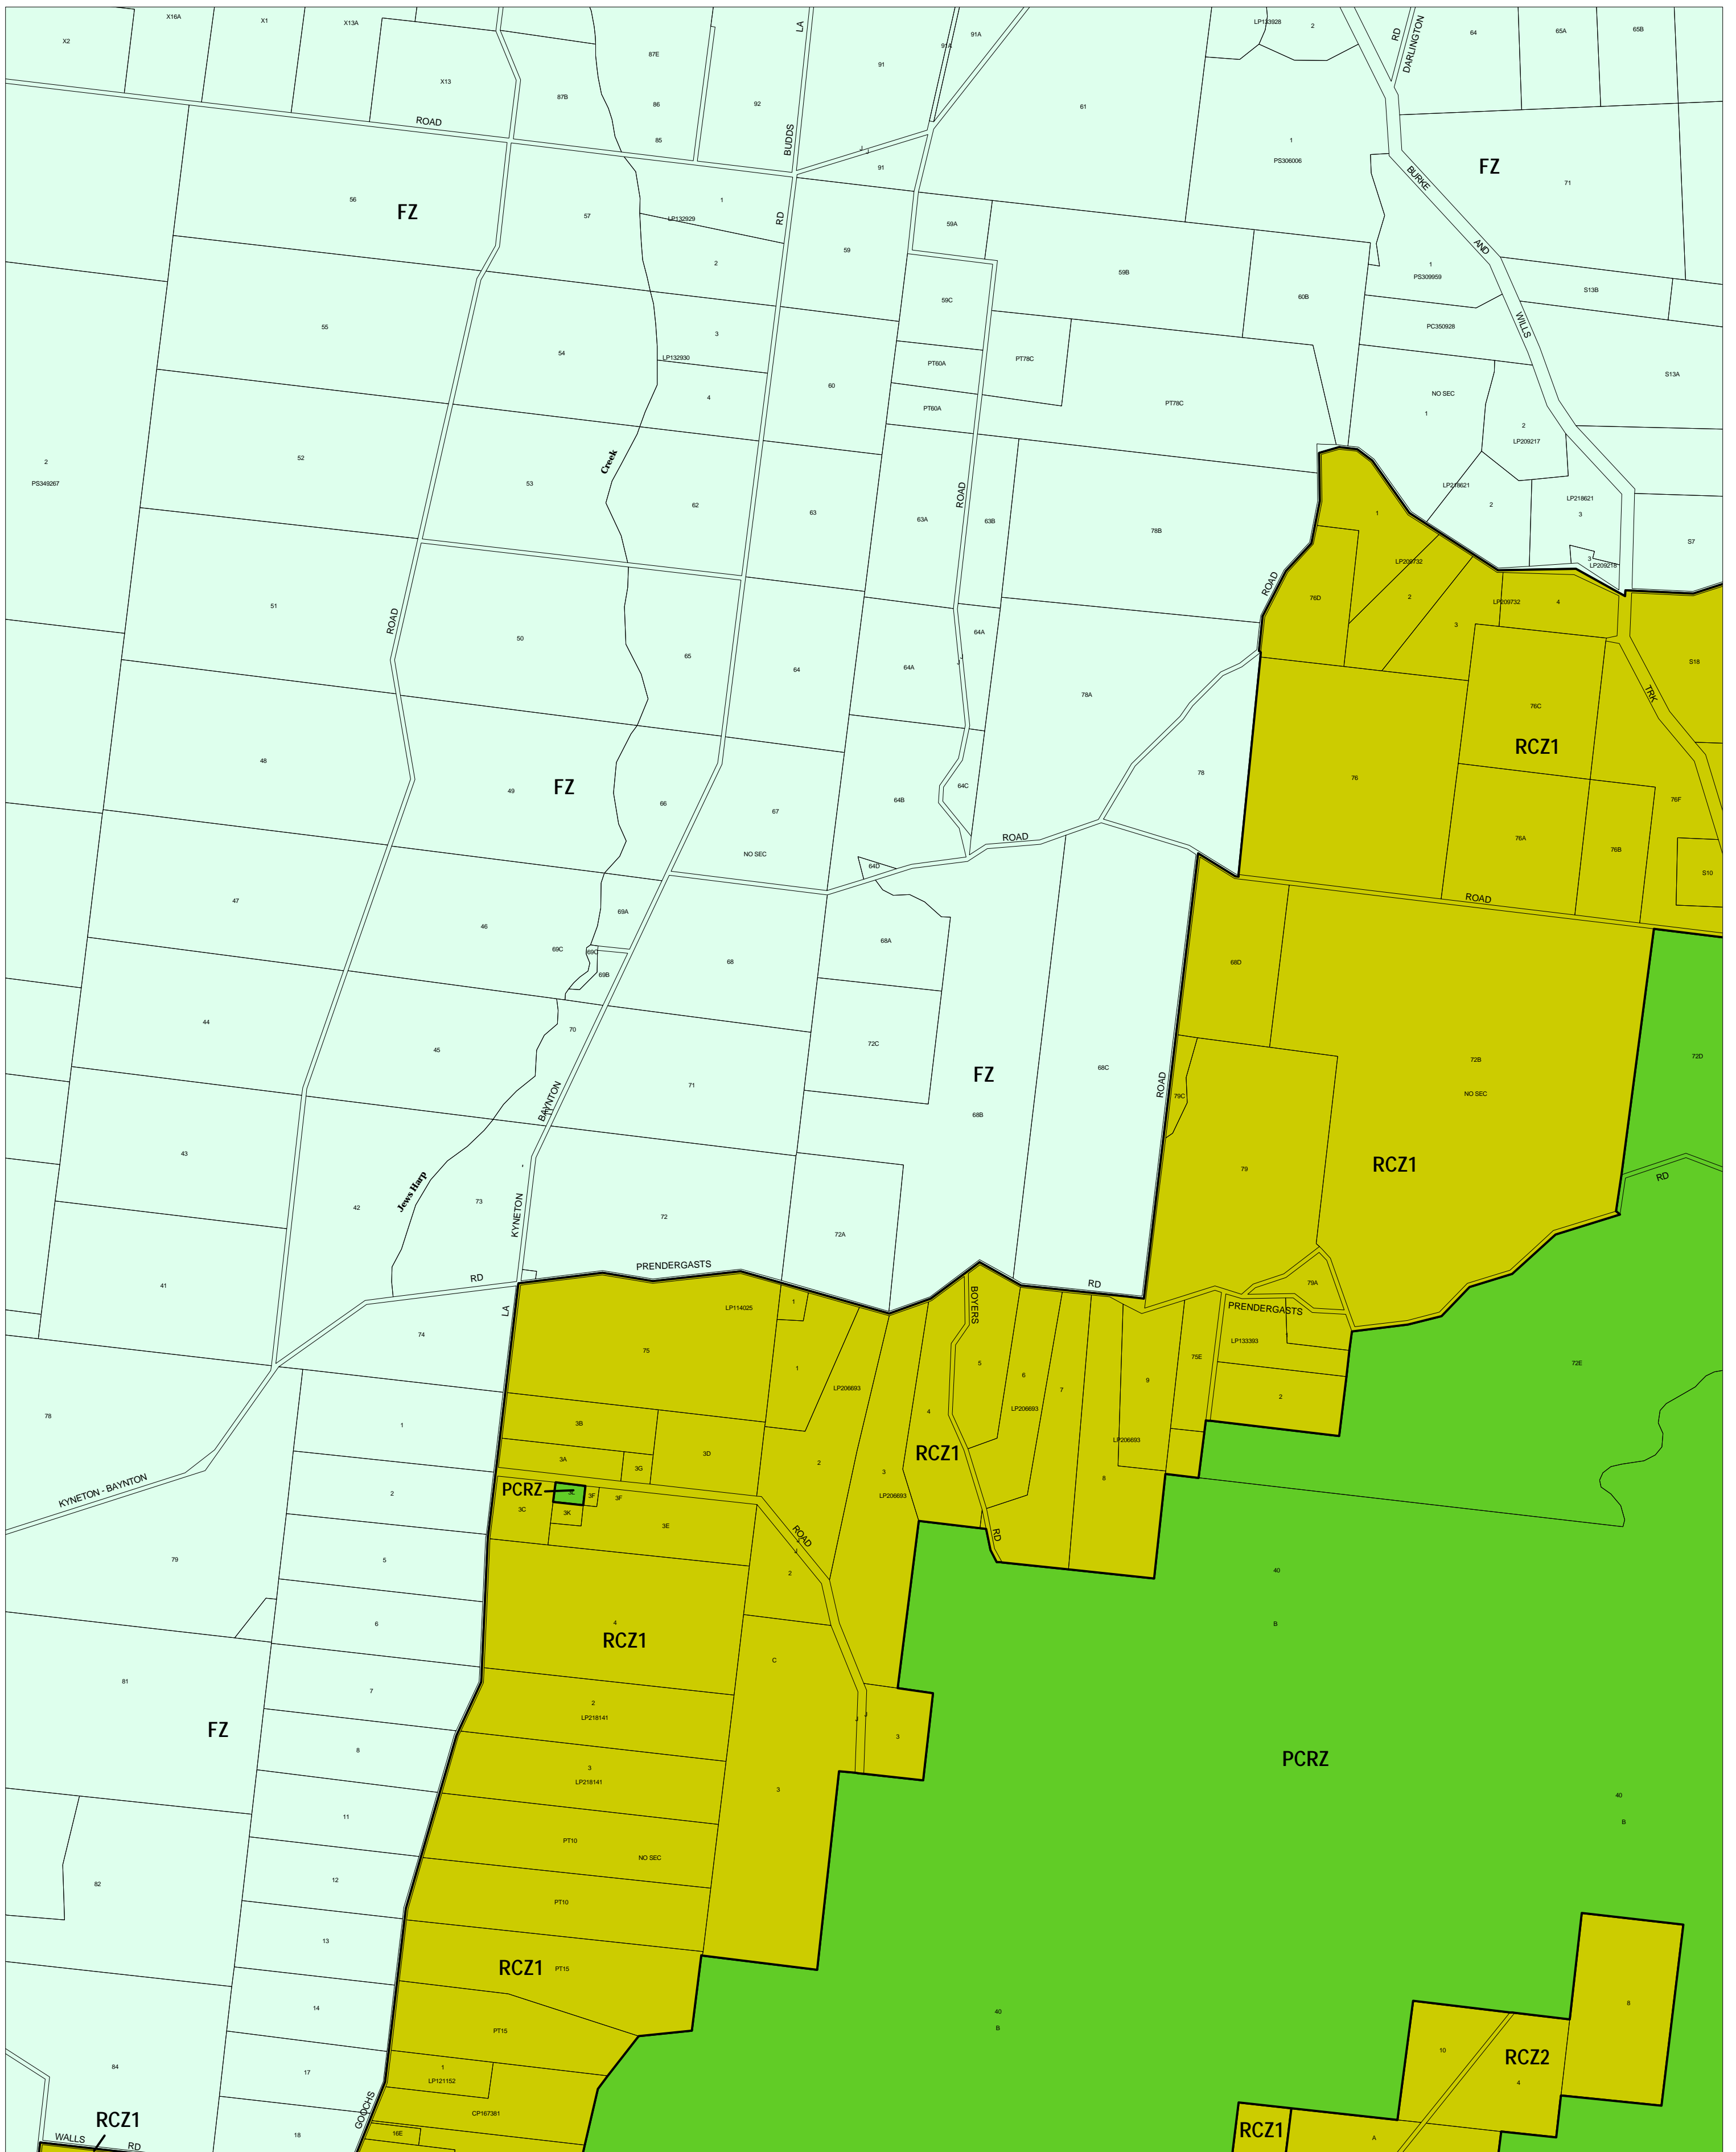

MACEDON RANGES PLANNING SCHEME - LOCAL PROVISION

Public Land	
	Public Conservation And Resource Zone
Rural	
	Farming Zone
	Rural Conservation Zone - Schedule 1
	Rural Conservation Zone - Schedule 2

THIS MAP INCORPORATES APPROVED ZONES AS AT: 16/02/06 AMENDMENT C48

Printed: 5/5/2006