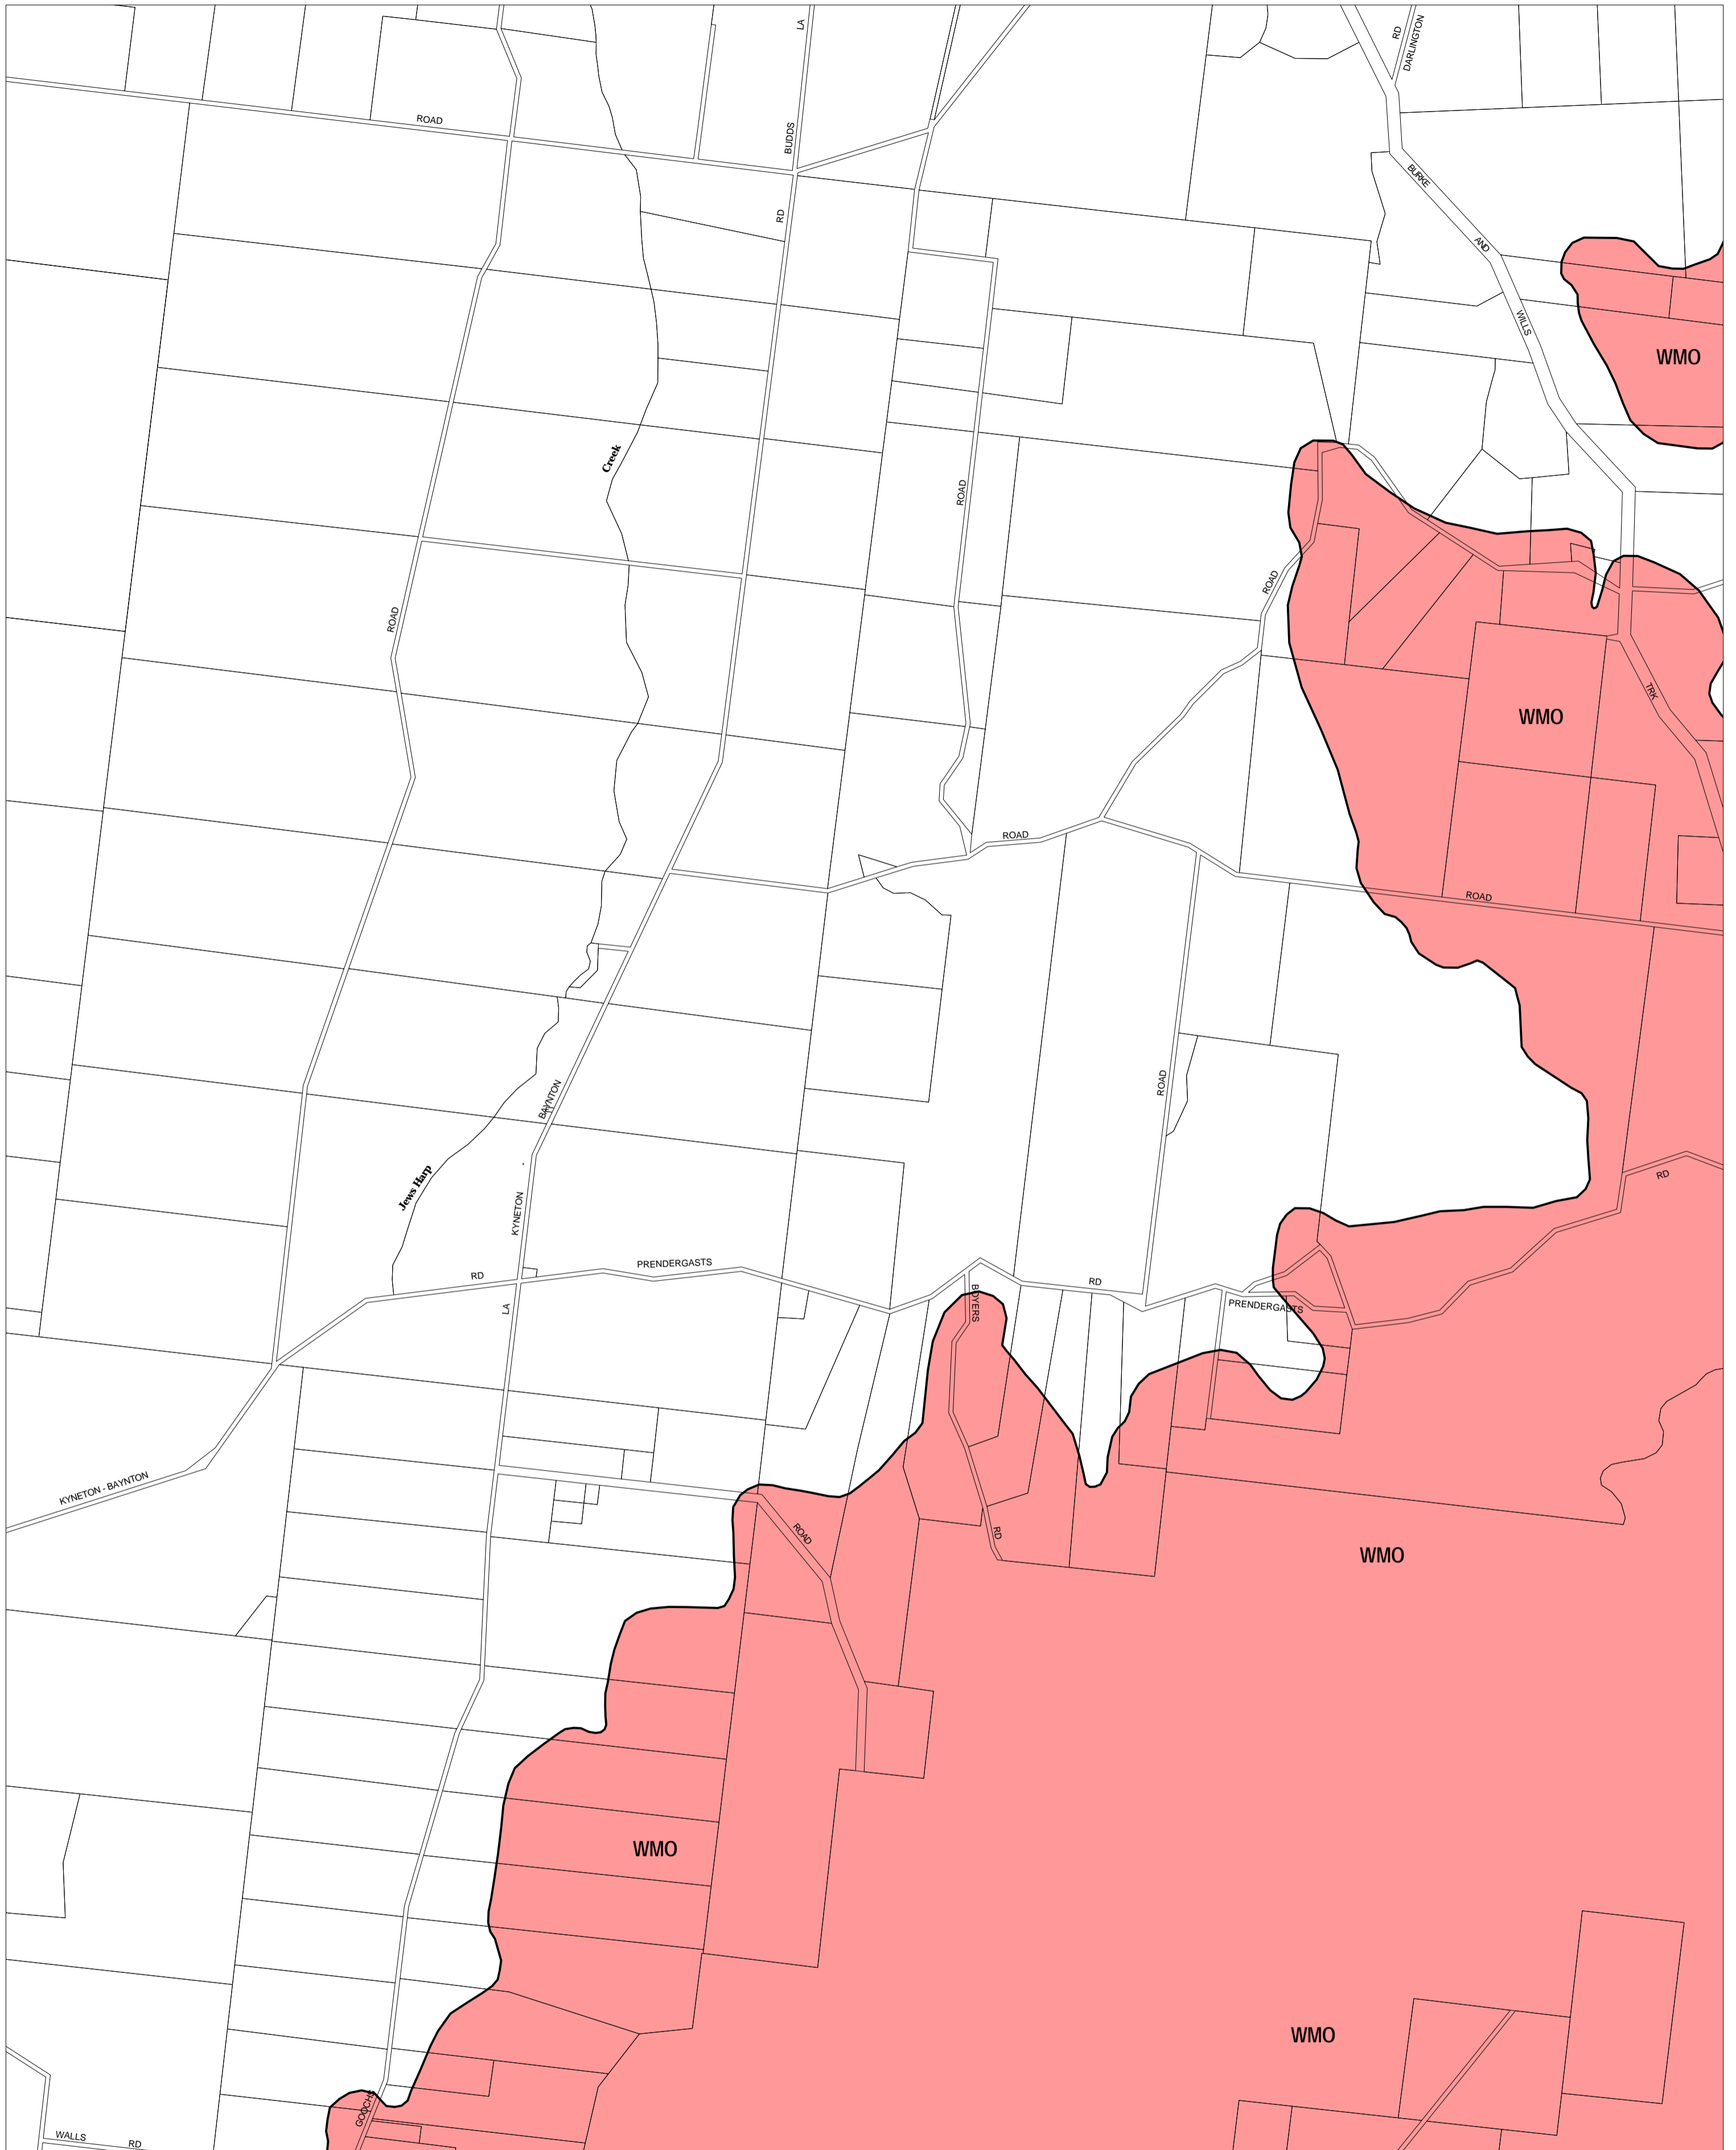

MACEDON RANGES PLANNING SCHEME - LOCAL PROVISION

Overlays

Wildfire Management Overlay

AUSTRALIAN MAP GRID ZONE 55

INDEX TO ADJOINING METRIC SERIES MAP

Printed: 14/2/2008

AMENDMENT C26

WILDFIRE MANAGEMENT OVERLAY

MAP No 8WMO