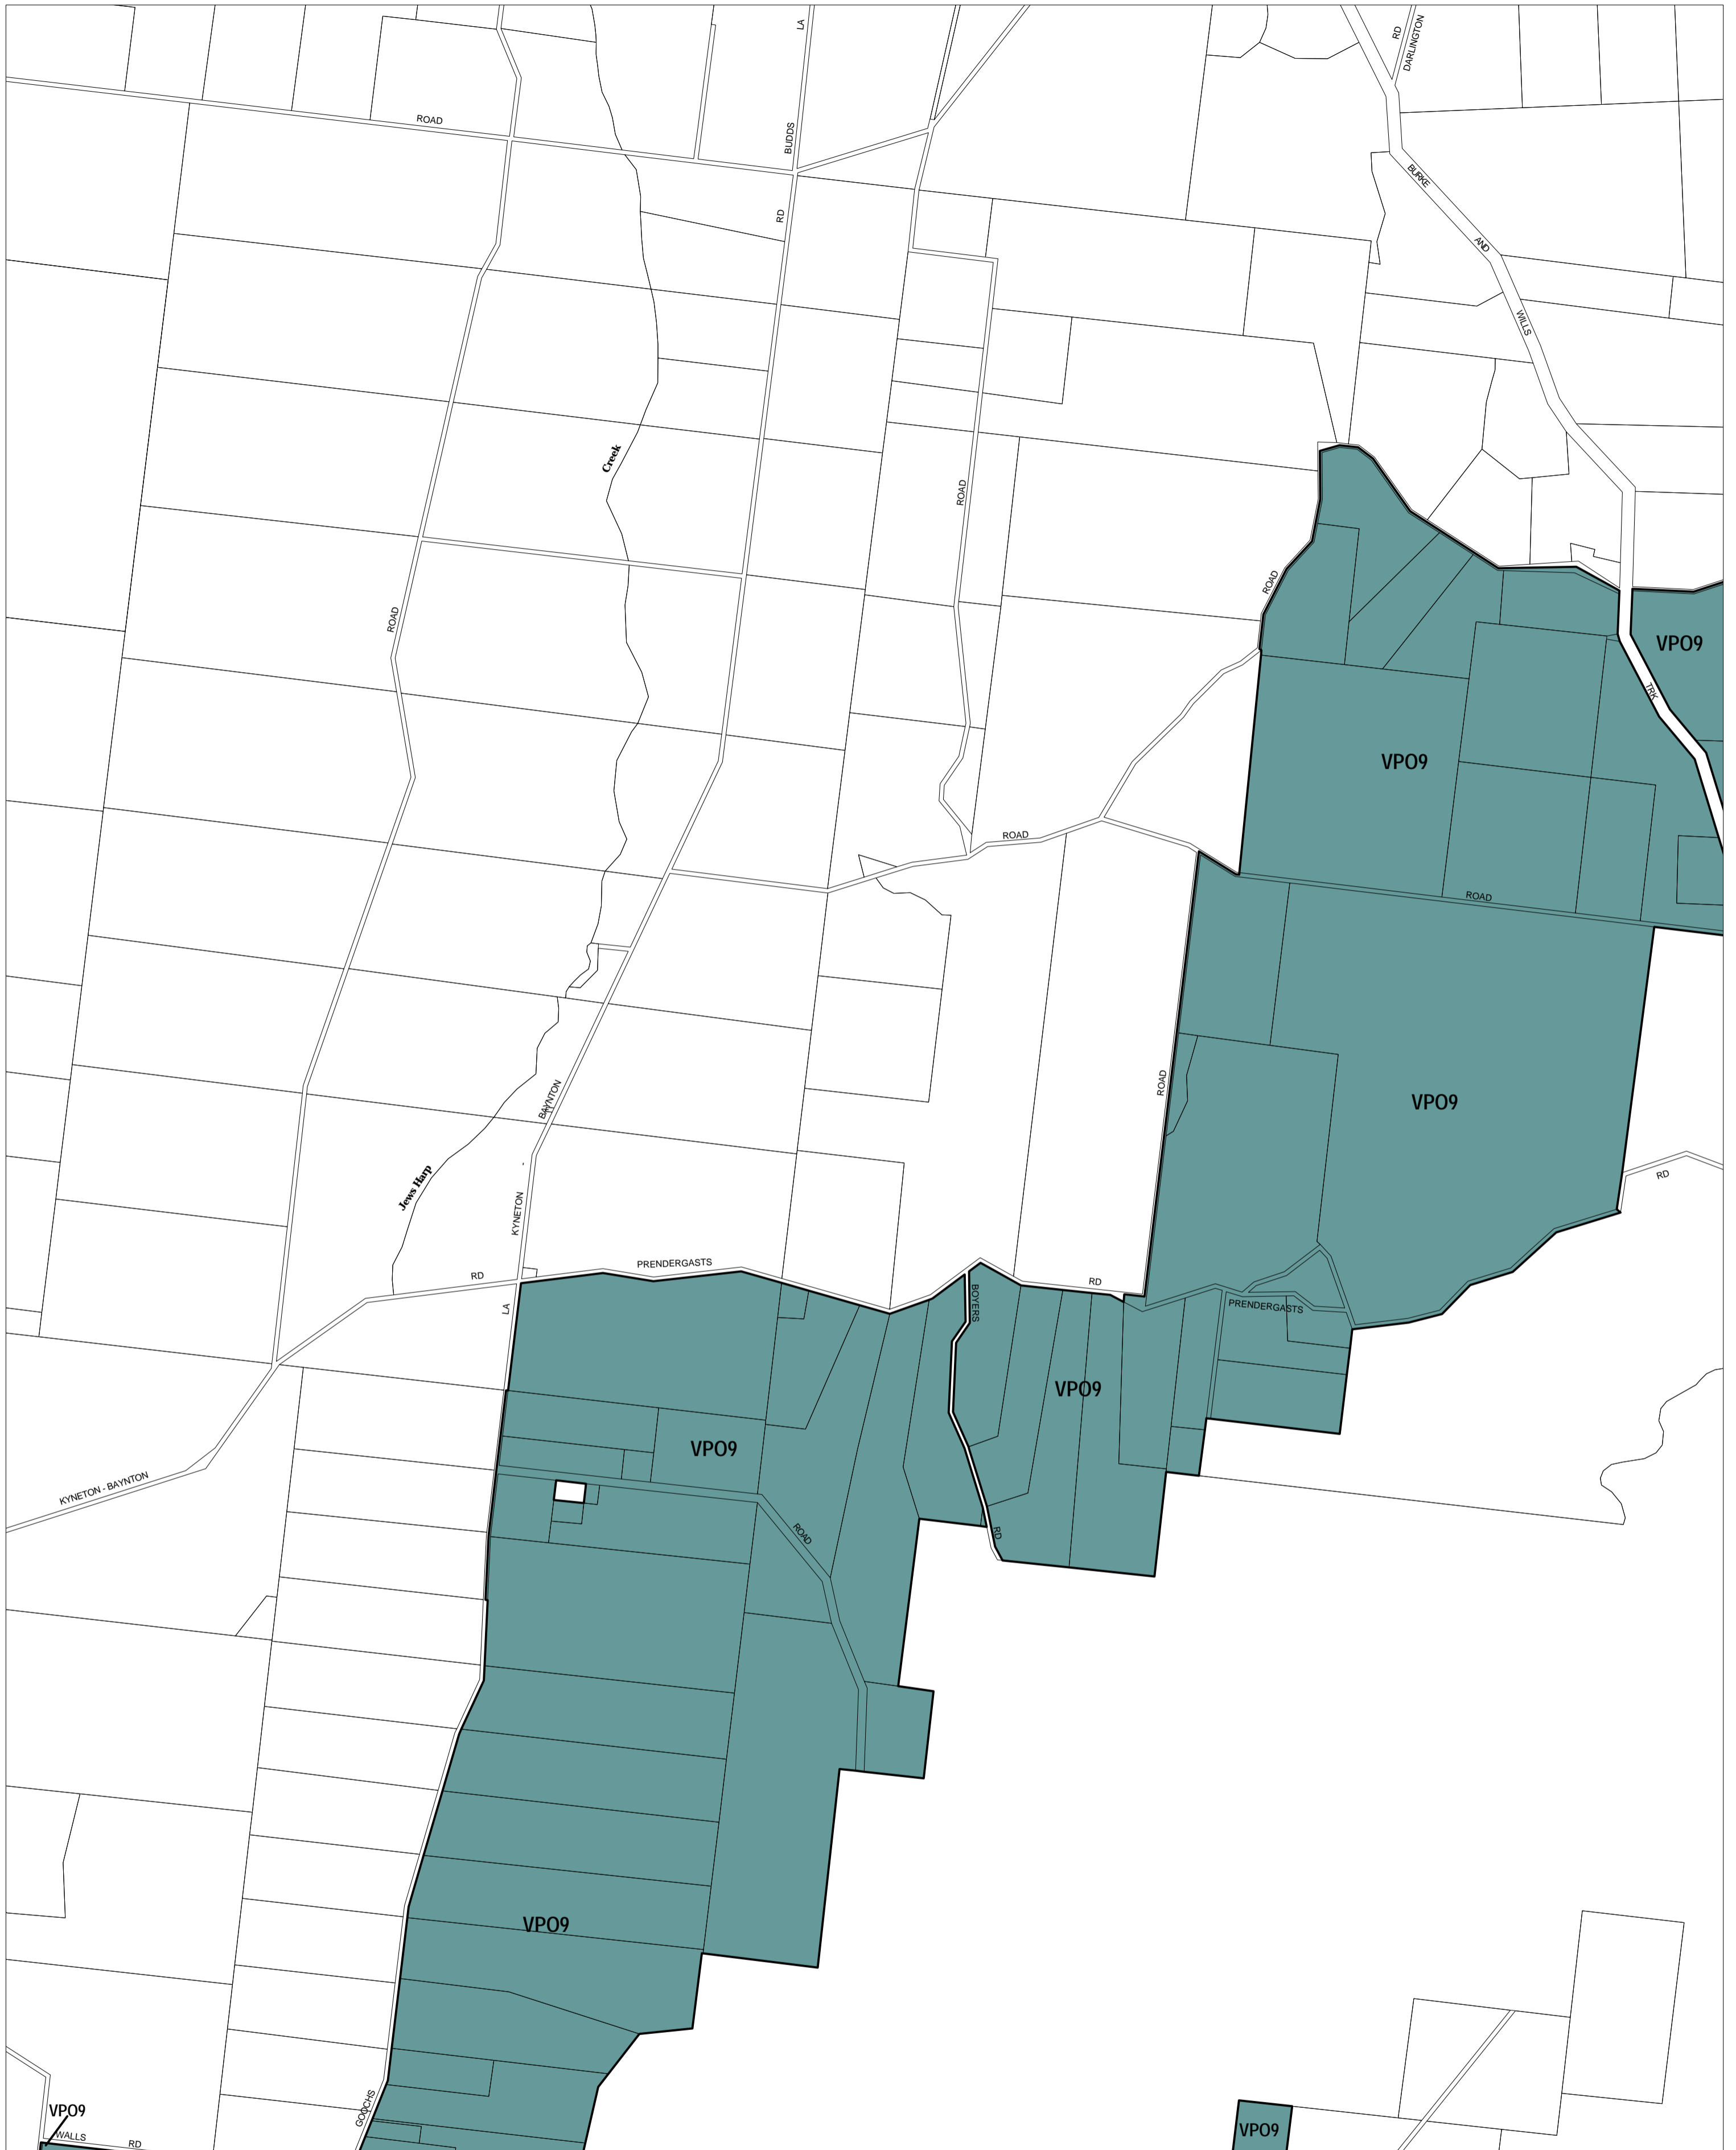

MACEDON RANGES PLANNING SCHEME - LOCAL PROVISION

AUSTRALIAN MAP GRID ZONE 55

Printed: 11/10/2007

AMENDMENT C48