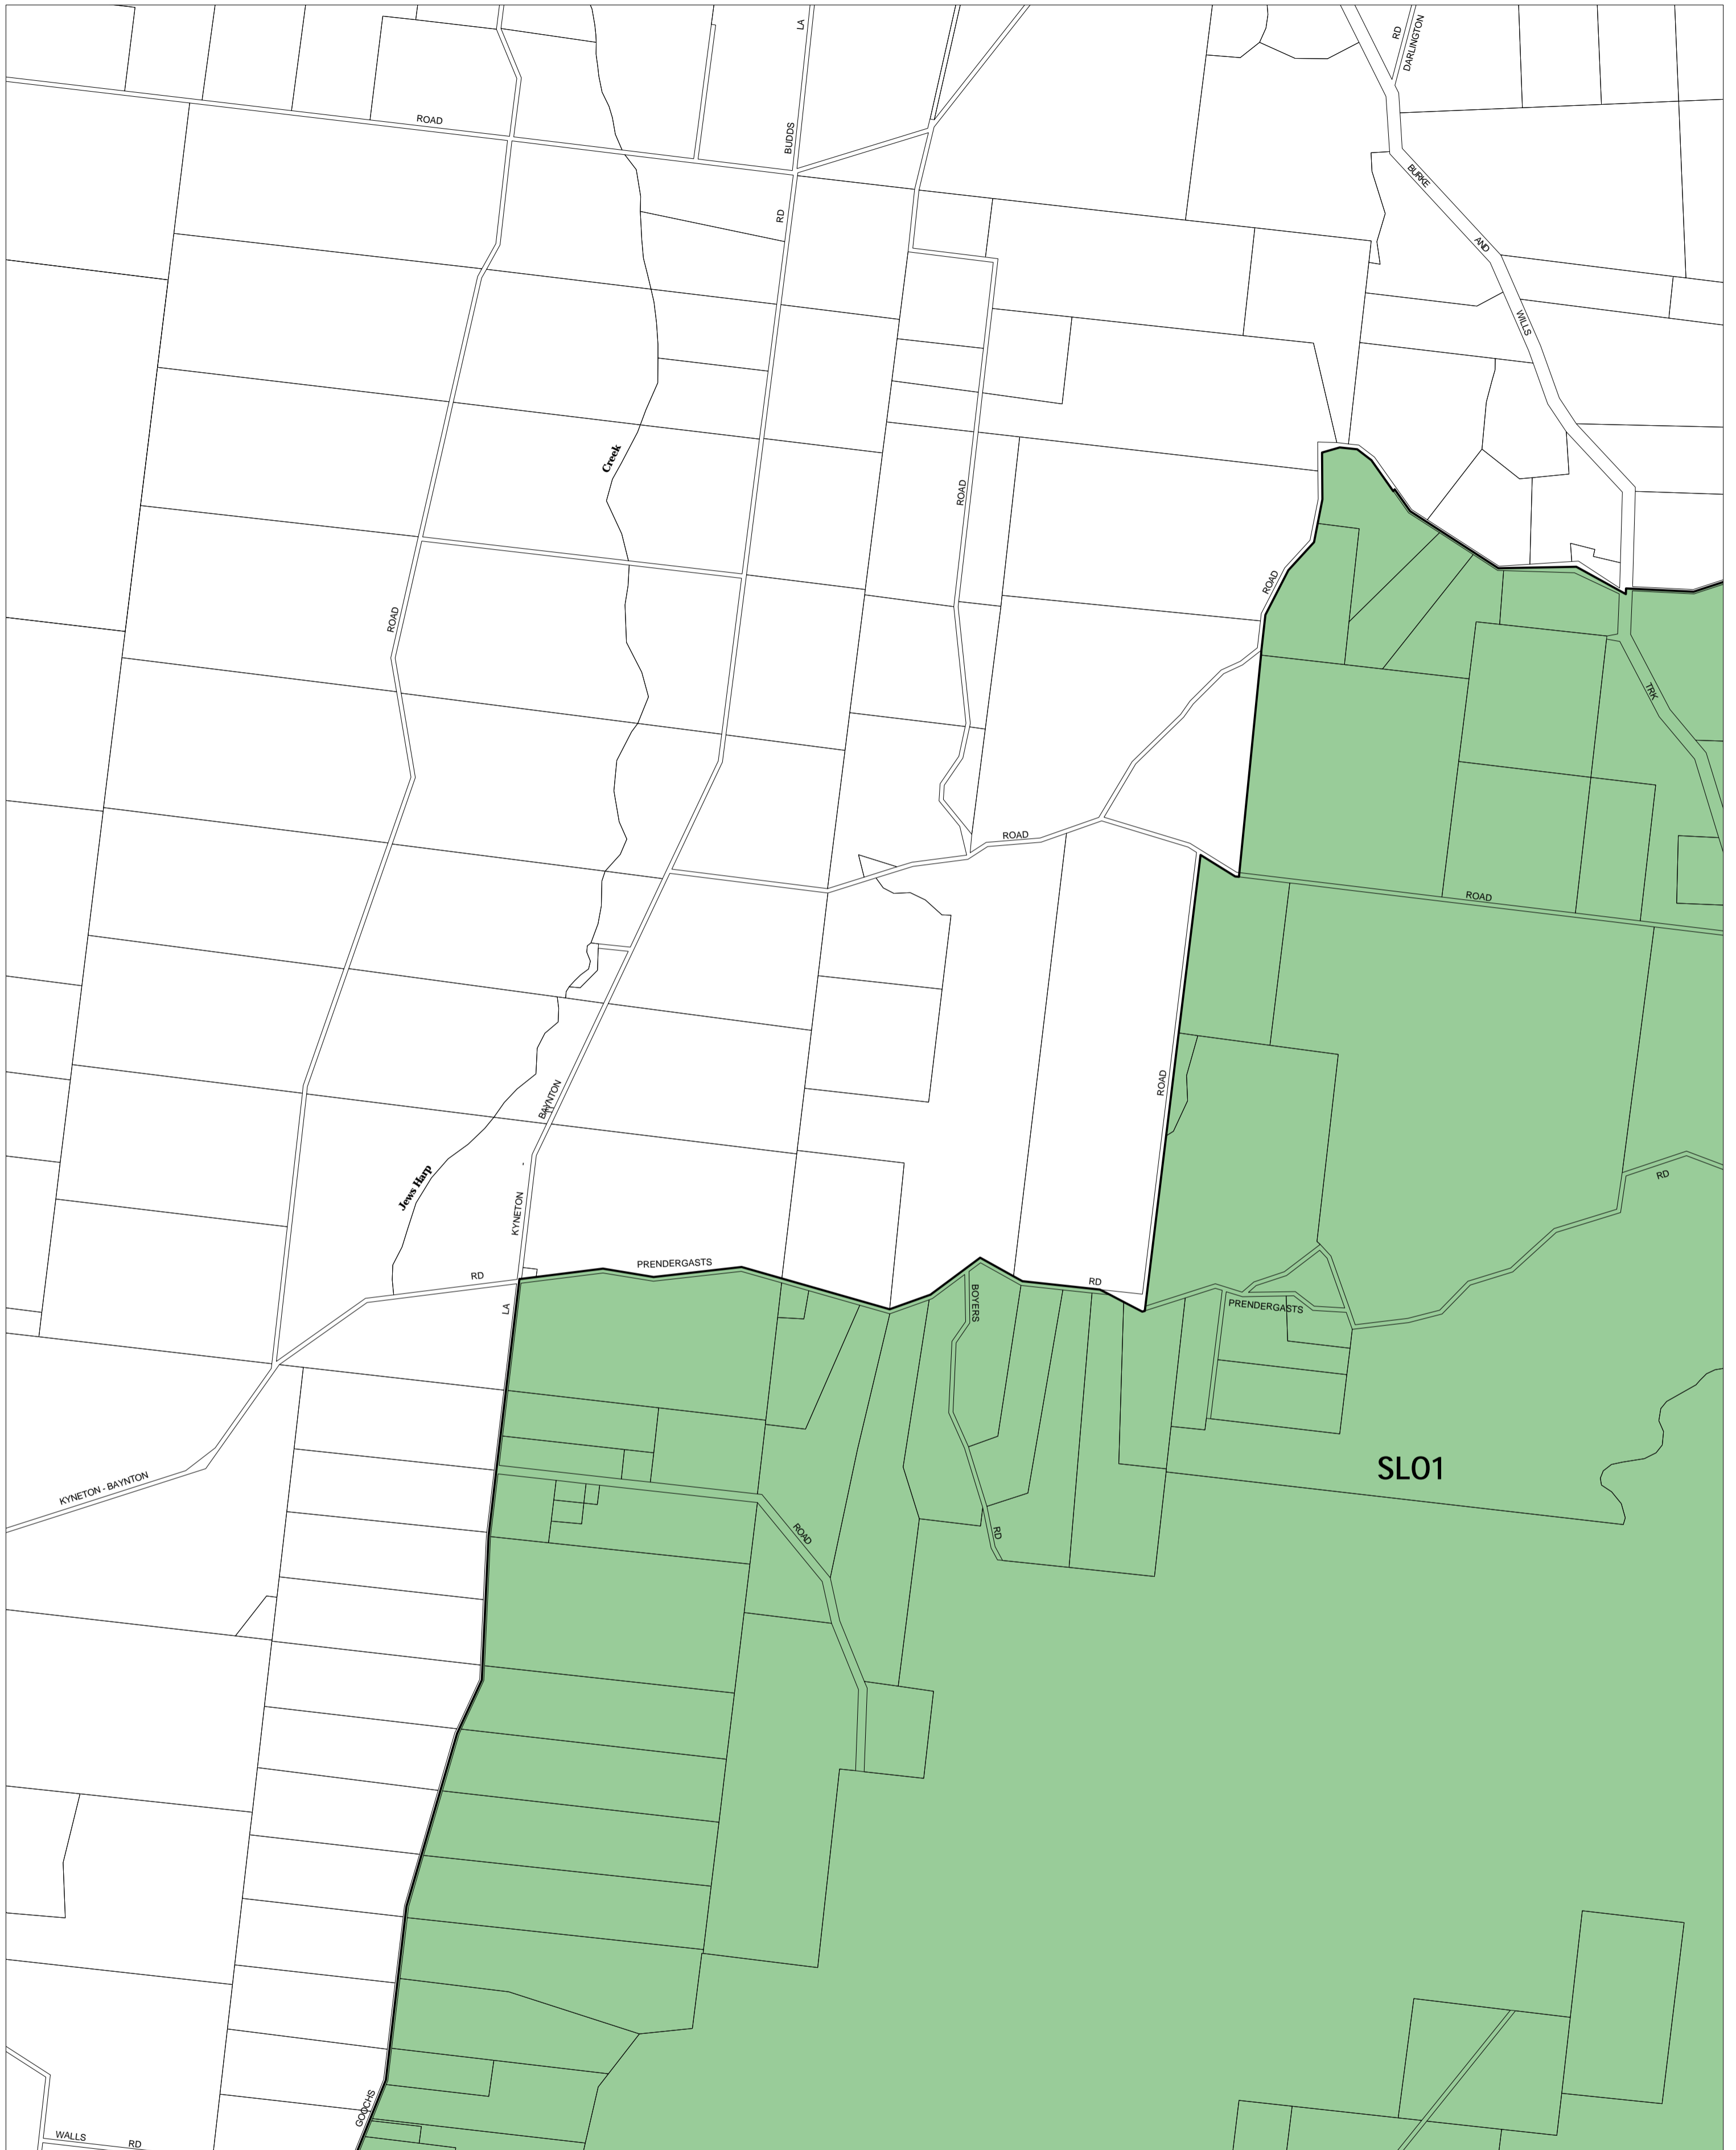

MACEDON RANGES PLANNING SCHEME - LOCAL PROVISION

Overlays

SLO1 Significant Landscape Overlay - Schedule 1

AUSTRALIAN MAP GRID ZONE 55

Printed: 10/10/2007