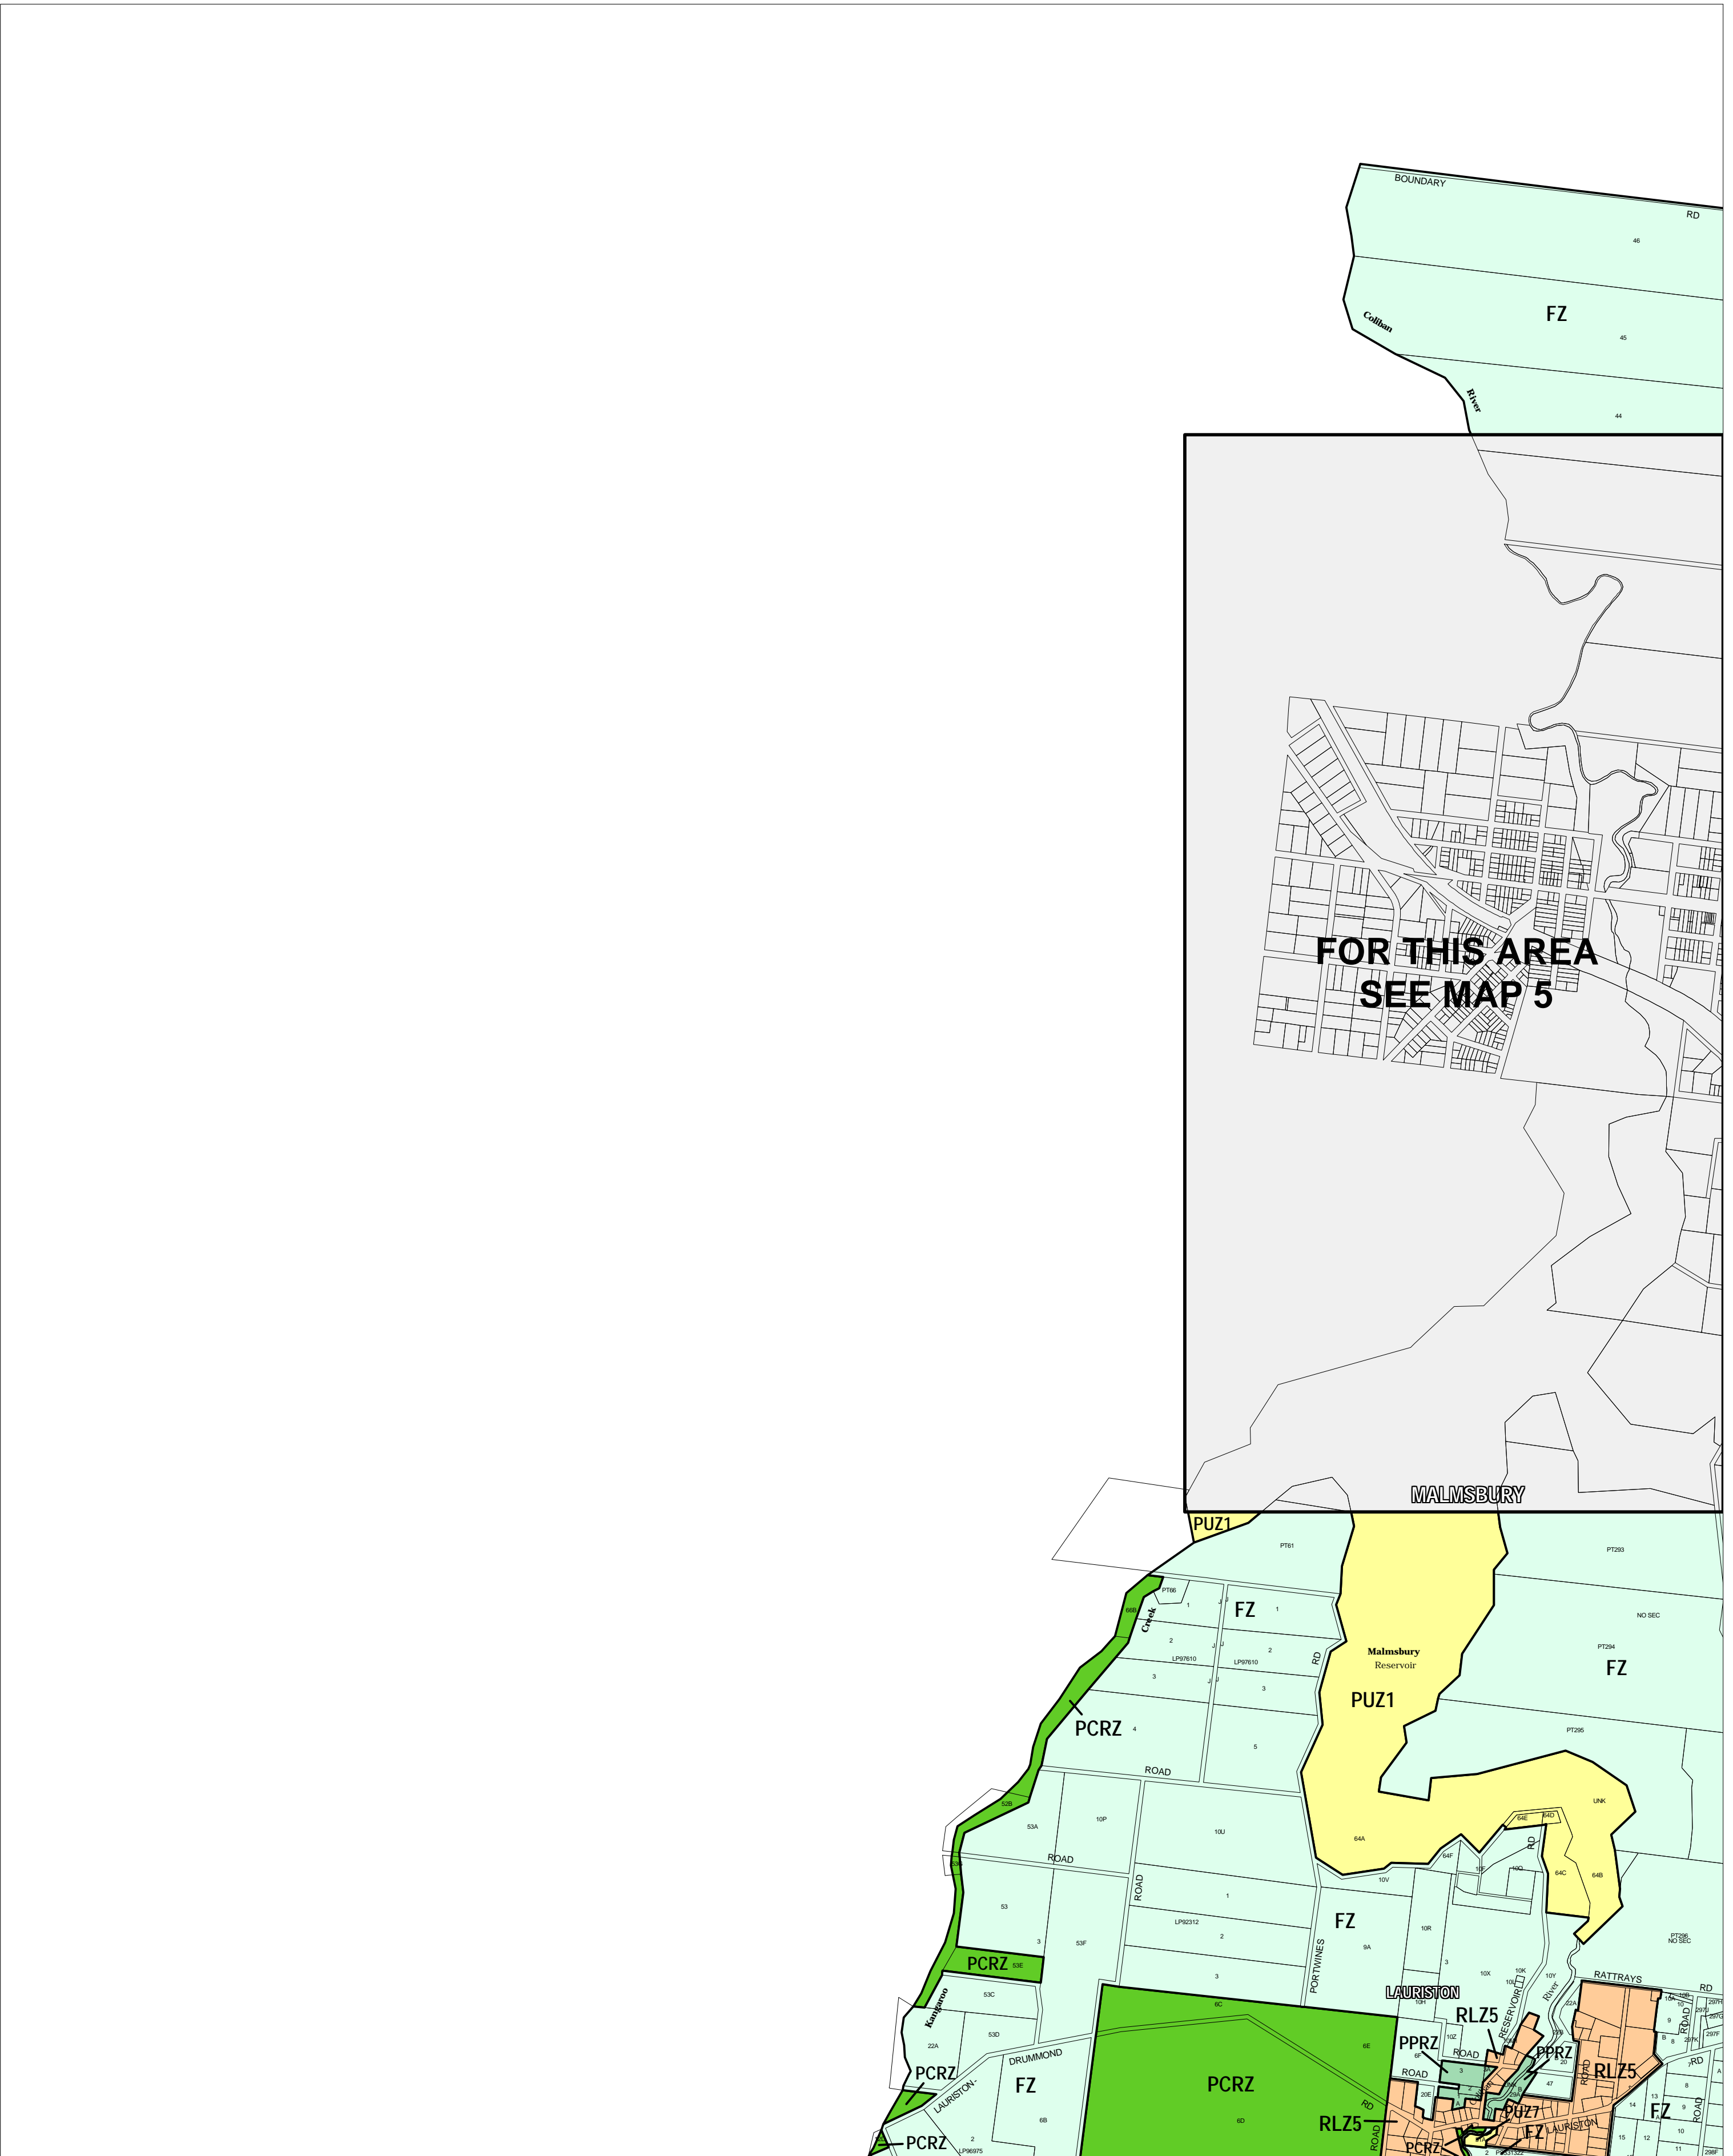

MACEDON RANGES PLANNING SCHEME - LOCAL PROVISION

1. **Public Land**
2. PCRZ Public Conservation And Resource Zone
   - PPRZ Public Park And Recreation Zone
   - PUZ1 Public Use Zone - Other Public Use
   - PUZ2 Public Use Zone - Service And Utility
3. **Rural**
4. FZ Farming Zone
   - RLZ5 Rural Living Zone - Schedule 5

AUSTRALIAN MAP GRID ZONE 55

THIS MAP INCORPORATES APPROVED ZONES AS AT: 16/02/06 AMENDMENT C48

Printed: 4/5/2006