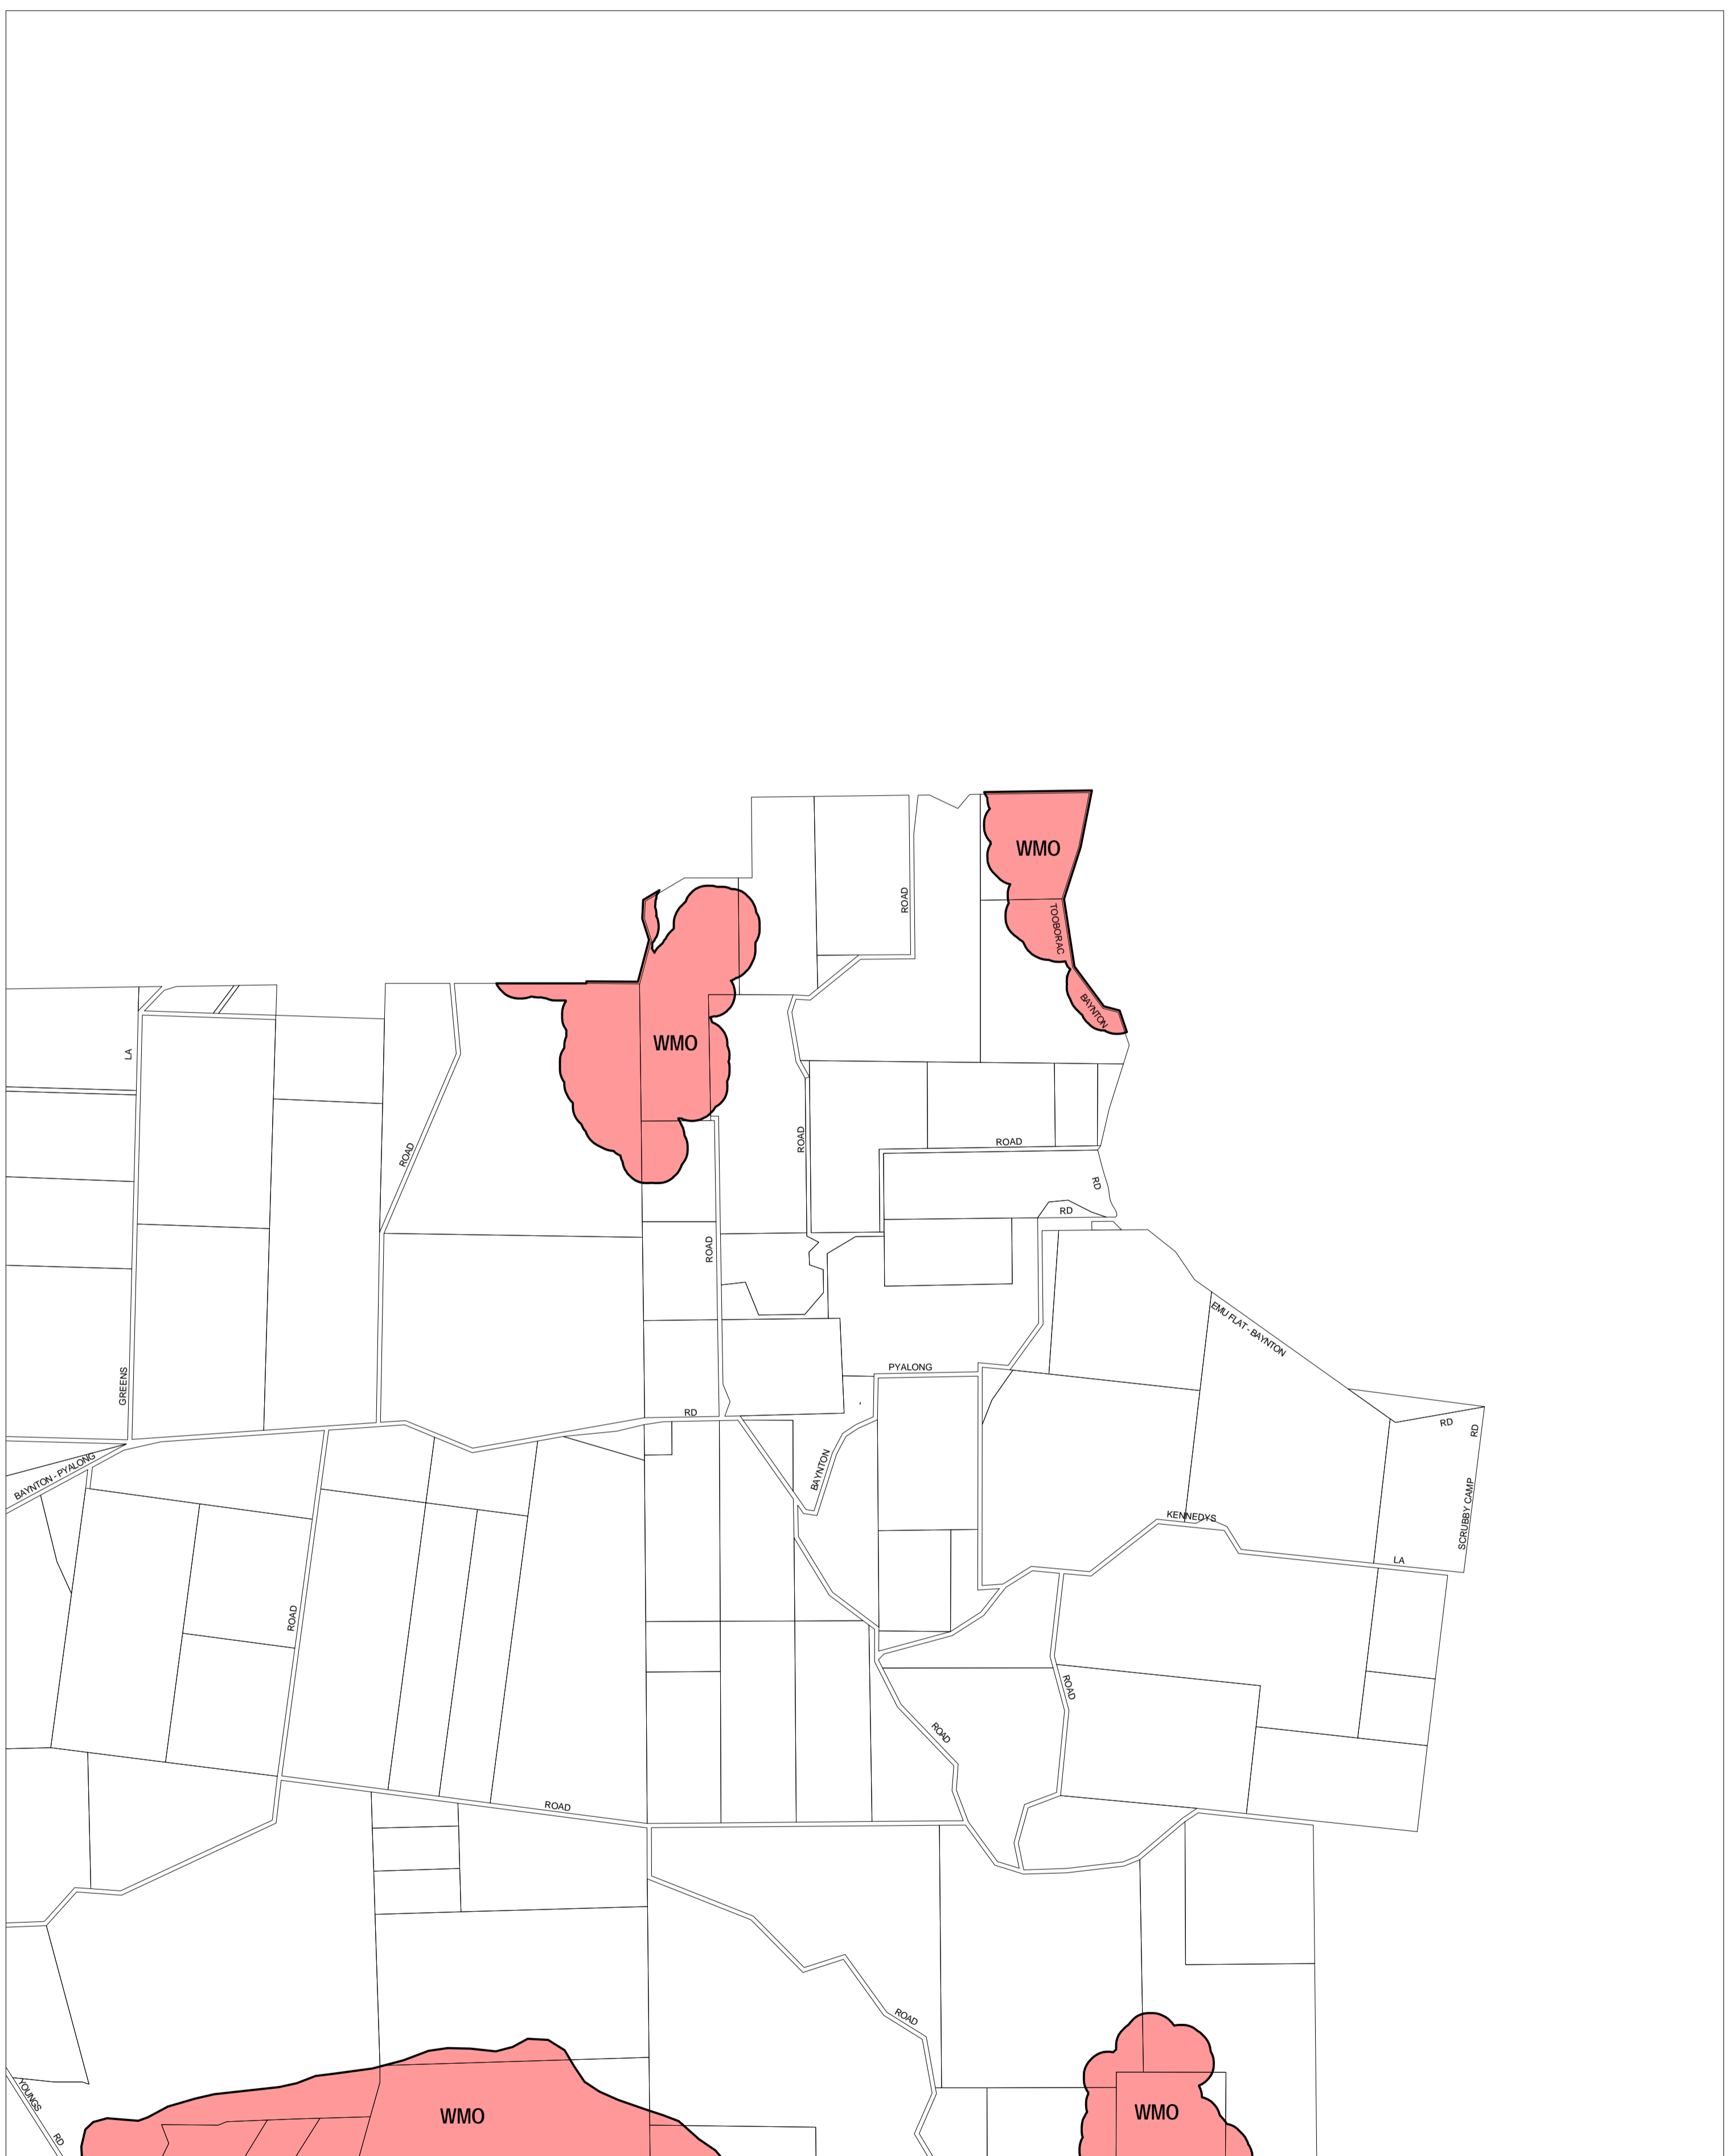

MACEDON RANGES PLANNING SCHEME - LOCAL PROVISION

Overlays

Wildfire Management Overlay

AUSTRALIAN MAP GRID ZONE 55

INDEX TO ADJOINING METRIC SERIES MAP

Printed: 14/2/2008

AMENDMENT C26