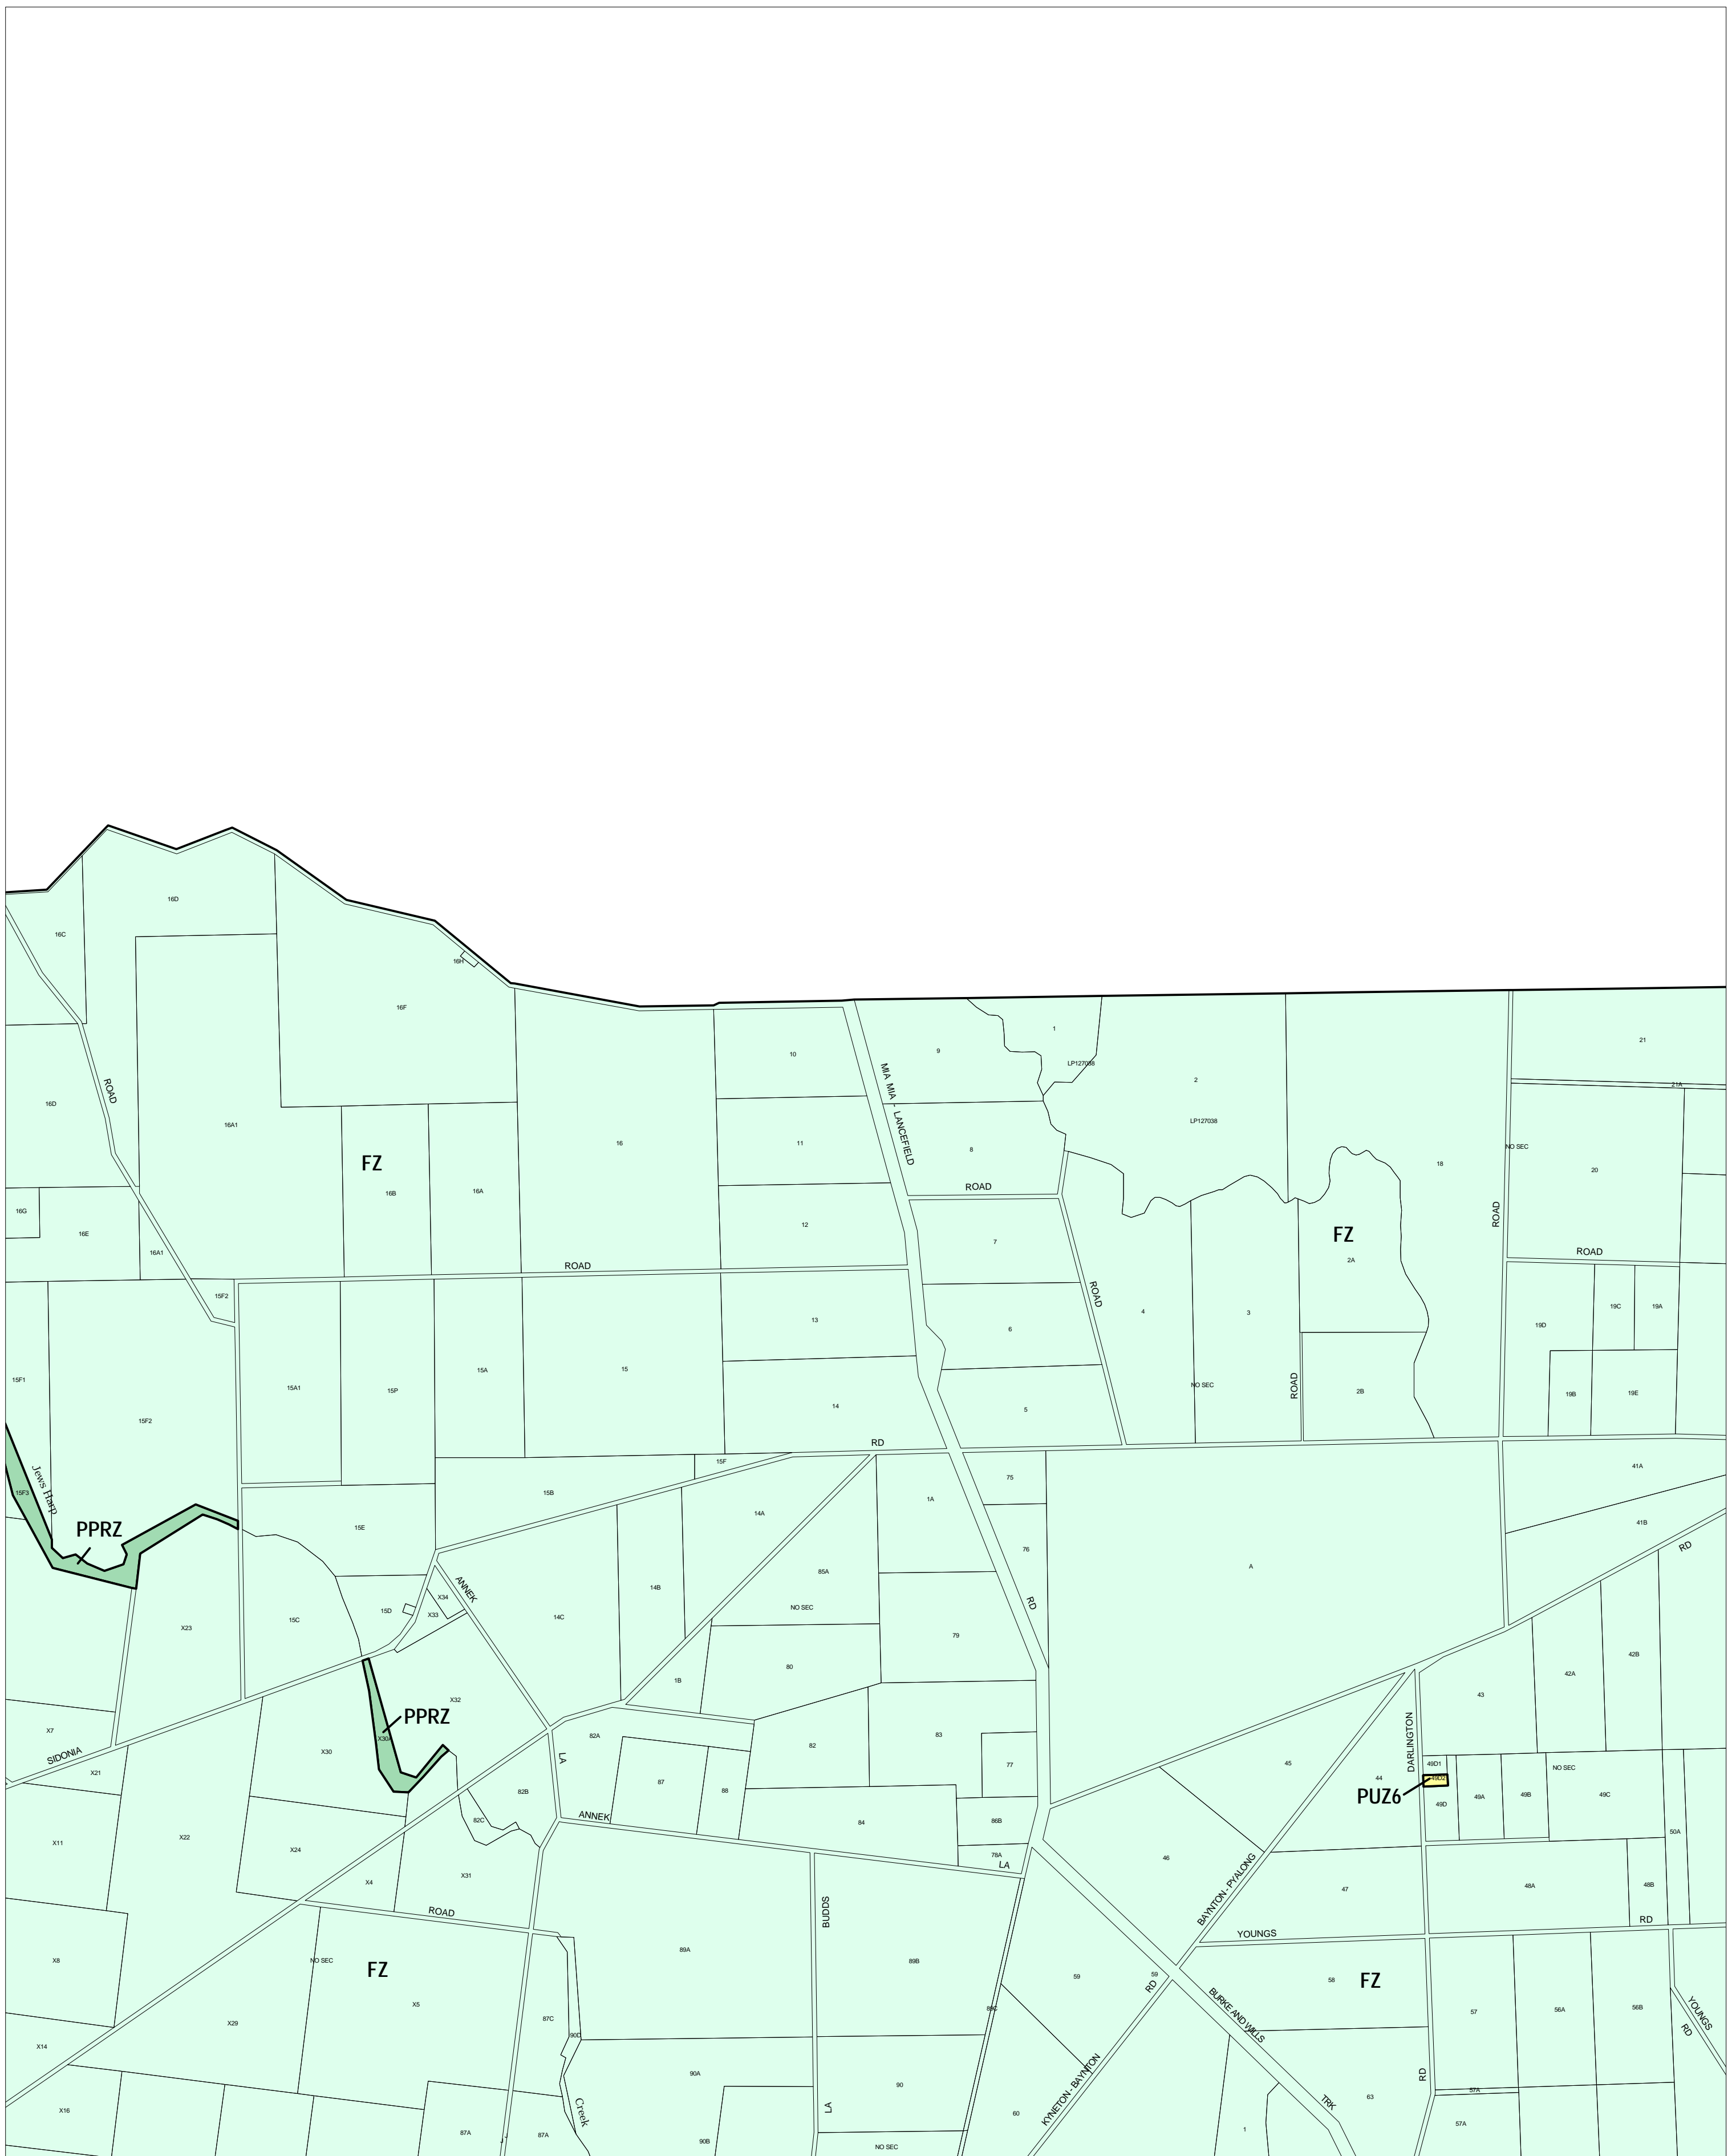

MACEDON RANGES PLANNING SCHEME - LOCAL PROVISION

Public Land	
	Public Park And Recreation Zone
	Public Use Zone Local Government
Rural	
	Farming Zone

AUSTRALIAN MAP GRID ZONE 55

THIS MAP INCORPORATES APPROVED ZONES AS AT: 1&02/06 AMENDMENT C48

Printed: 4/5/2006