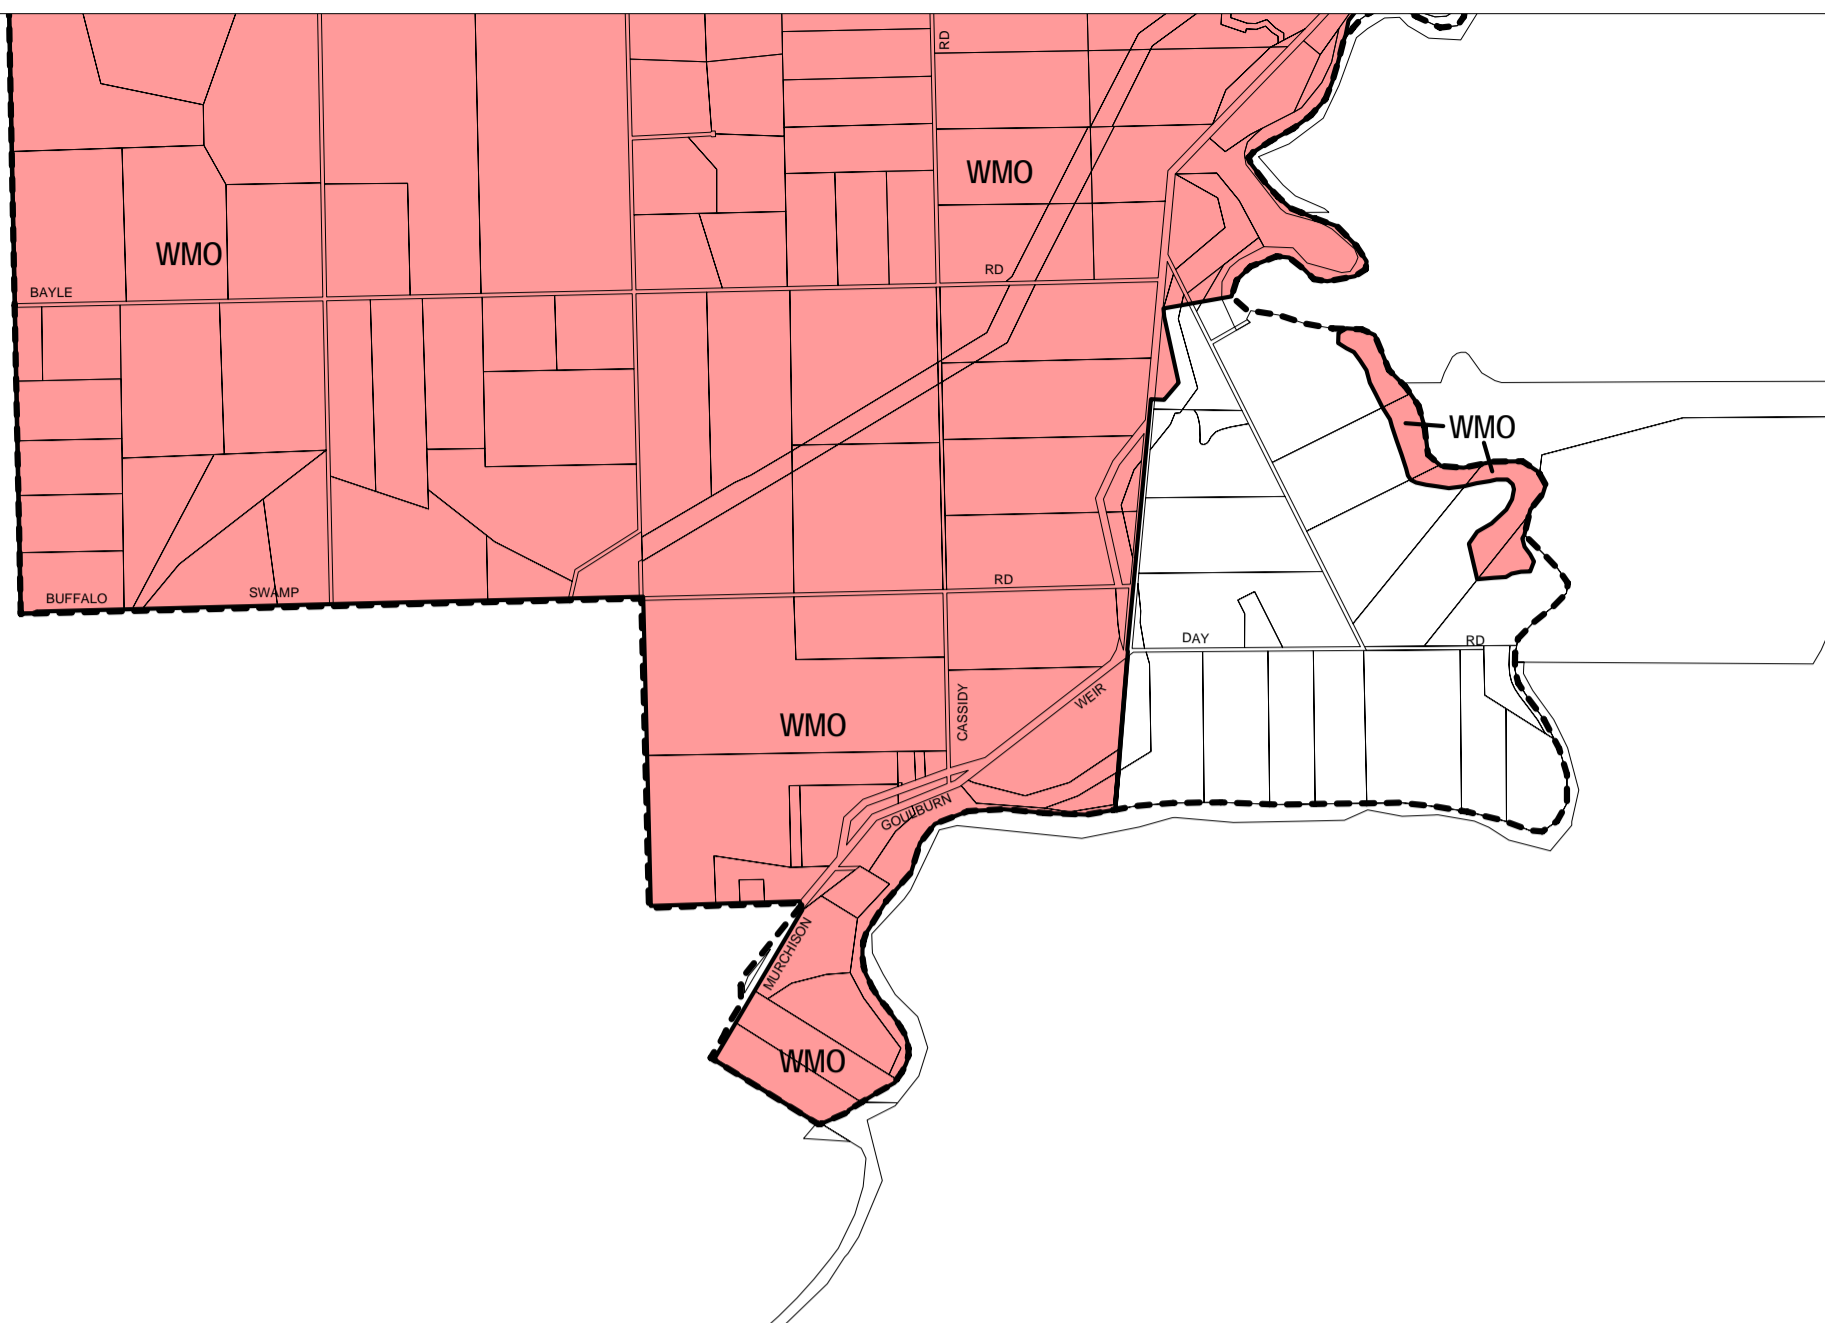

GREATER SHEPPARTON PLANNING SCHEME - LOCAL PROVISION

Overlays

wmo Wildfire Management Overlay

AUSTRALIAN MAP GRID ZONE 55

Printed: 28/4/2008

AMENDMENT C83