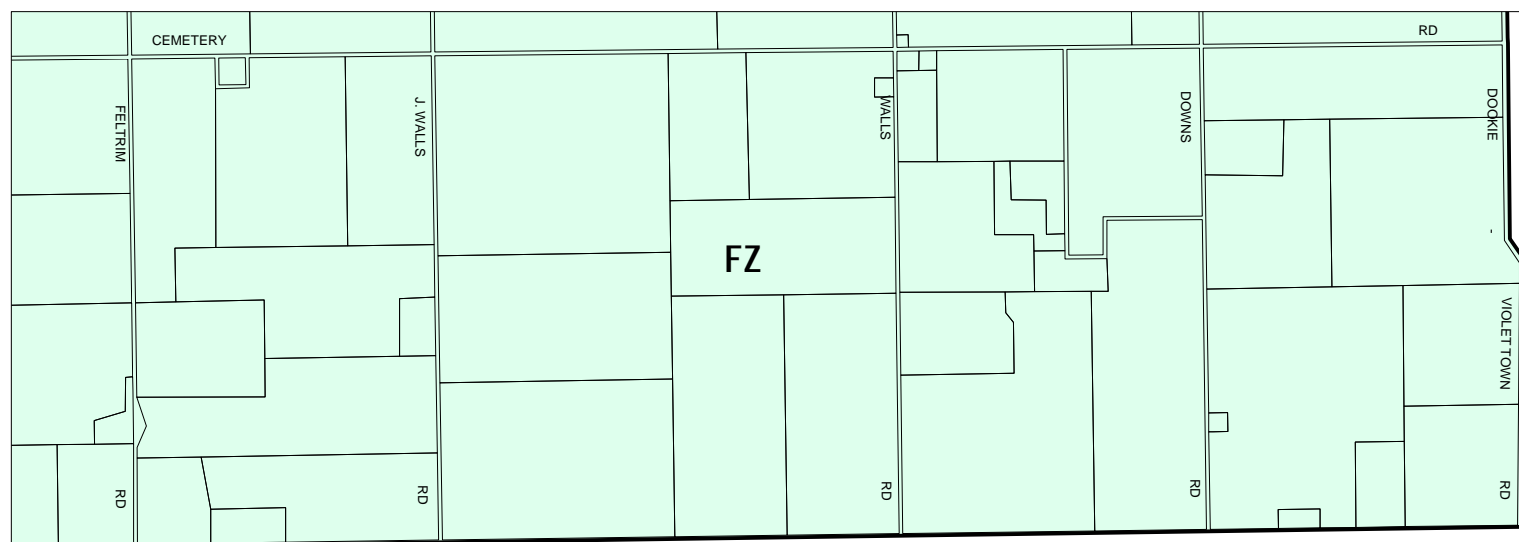

GREATER SHEPPARTON PLANNING SCHEME - LOCAL PROVISION

Rural	
FZ	Farming Zone

AUSTRALIAN MAP GRID ZONE 55

THIS MAP INCORPORATES APPROVED ZONES AS AT: 08/12/2005 AMENDMENT C55

Printed: 11/5/2006