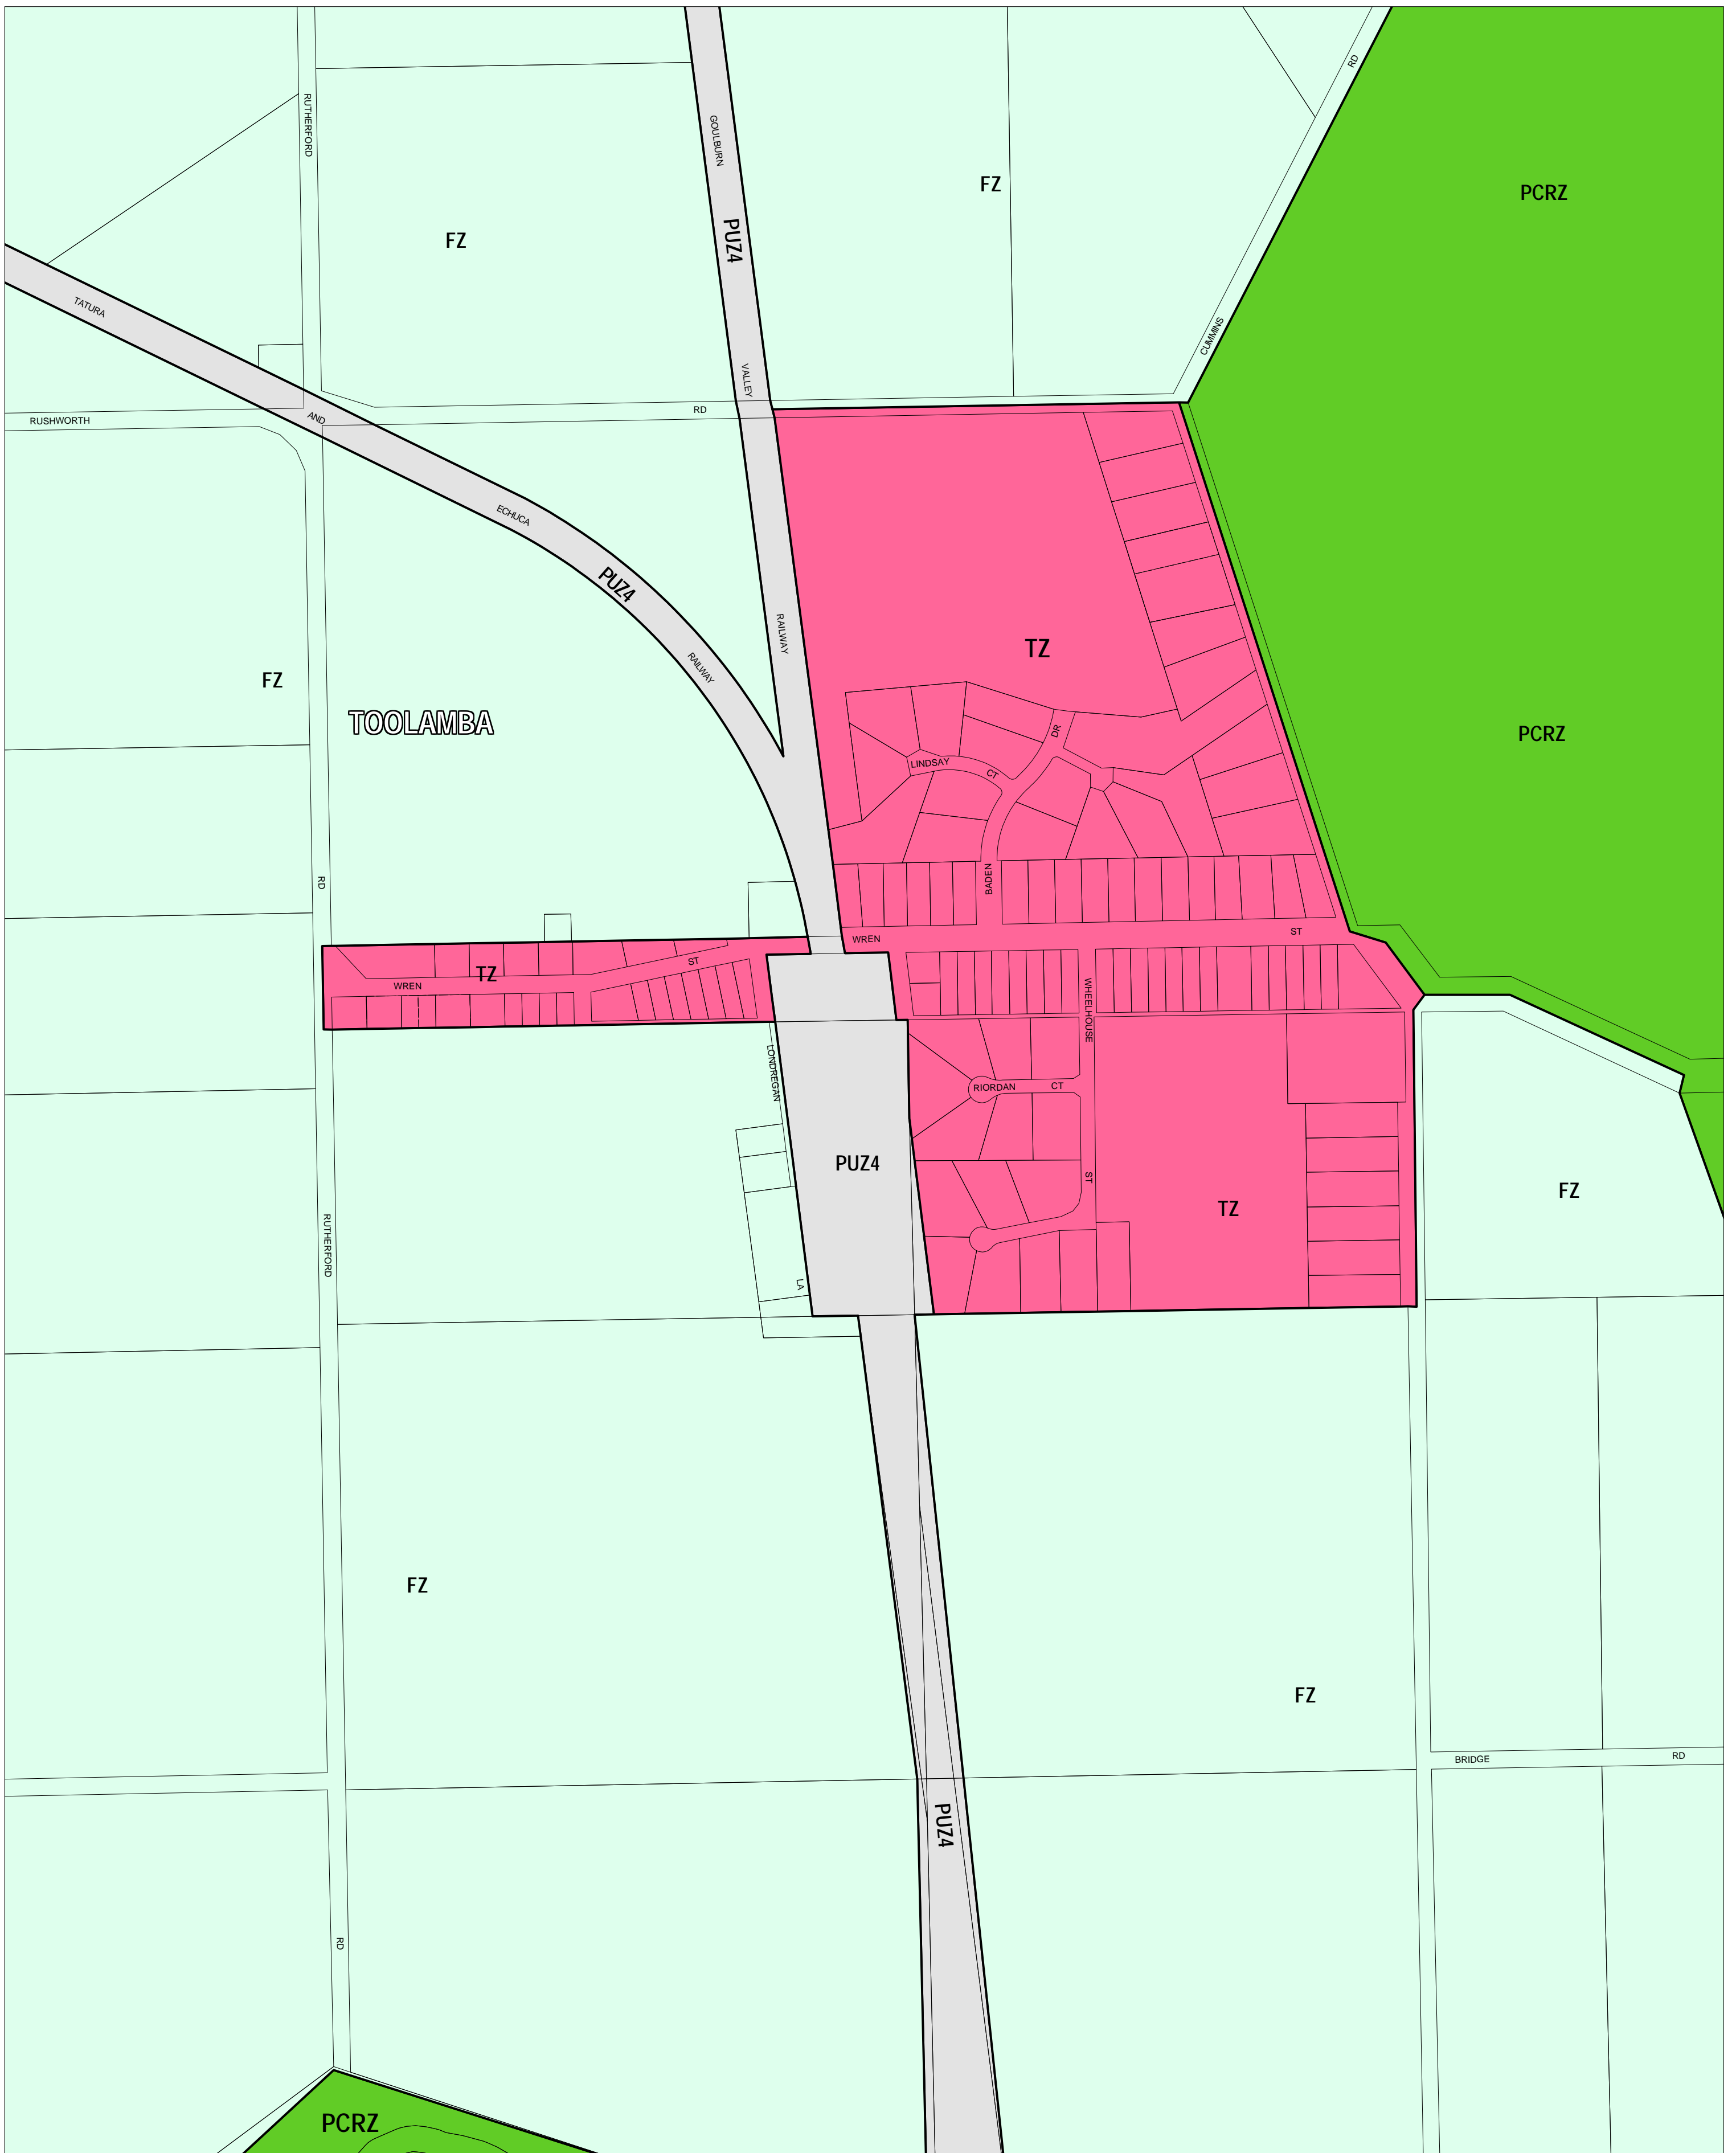

GREATER SHEPPARTON PLANNING SCHEME - LOCAL PROVISION

Public Land	Public Conservation And Resource Zone
Residential	Township Zone
Rural	Farming Zone
	Public Use Zone Transport

THIS MAP INCORPORATES APPROVED ZONES AS AT: 08/12/2005 AMENDMENT C55

Printed: 11/5/2006