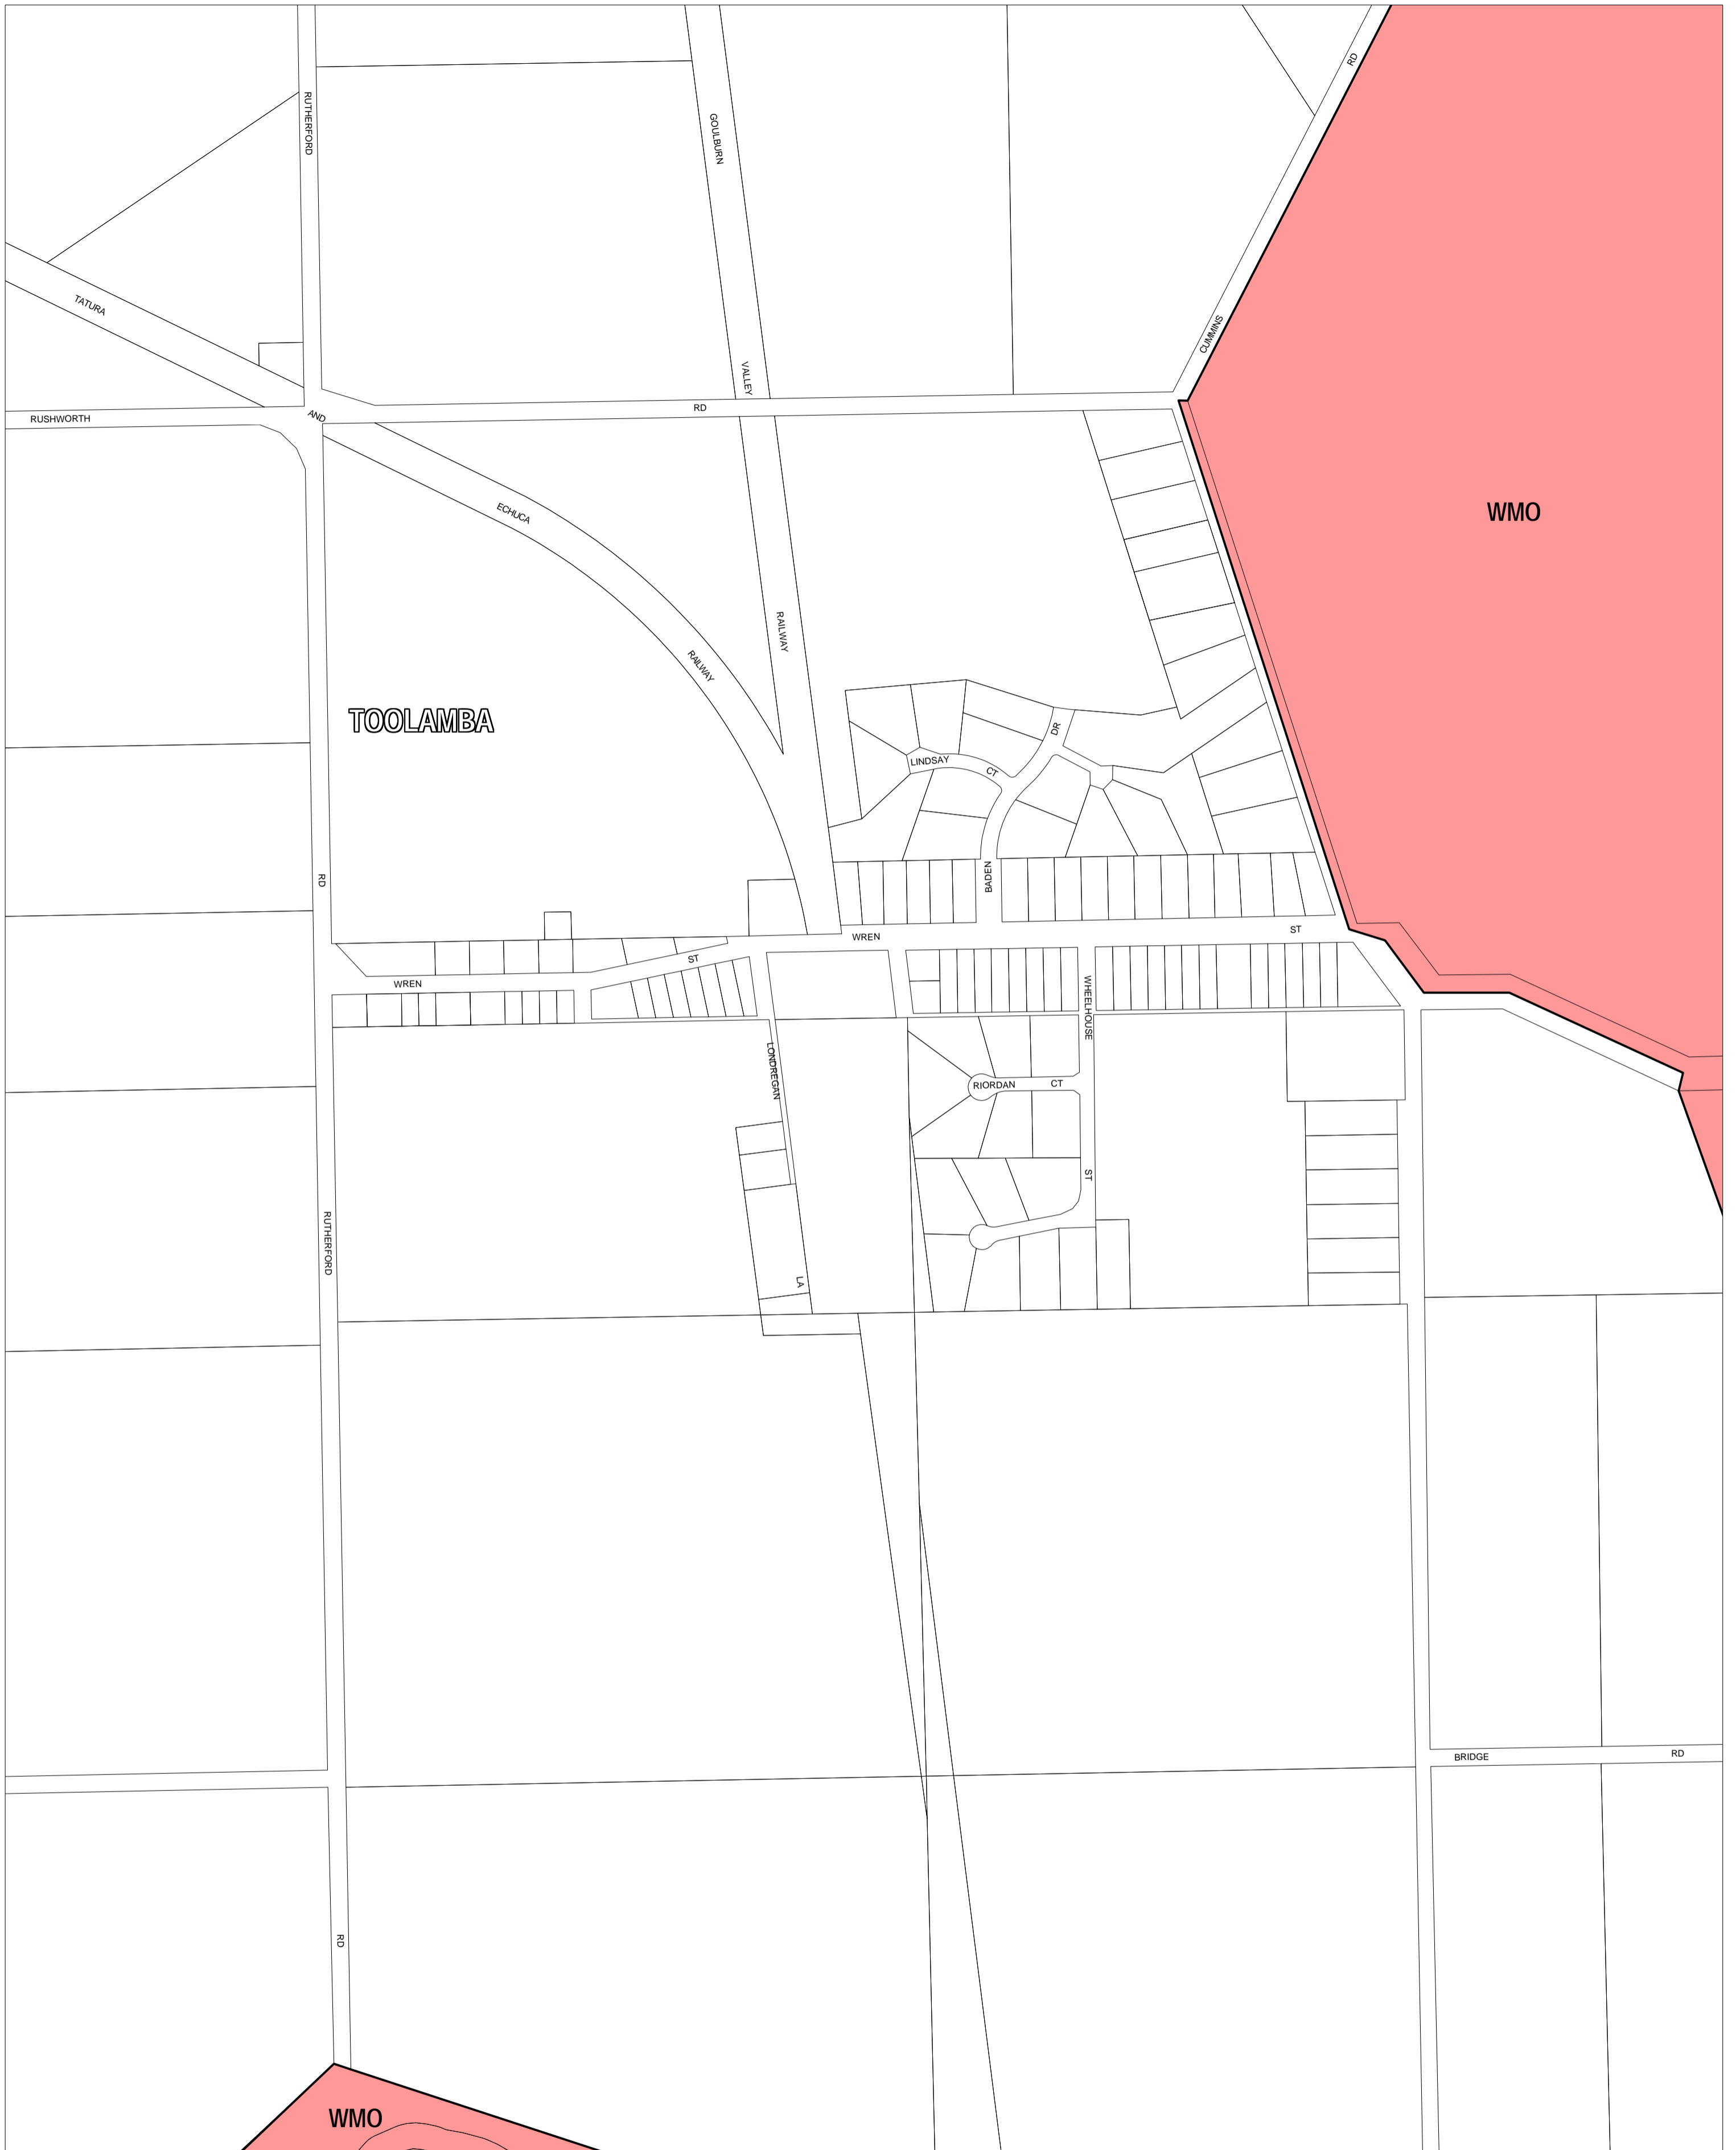

GREATER SHEPPARTON PLANNING SCHEME - LOCAL PROVISION

Overlays

Wildfire Management Overlay

AUSTRALIAN MAP GRID ZONE 55

INDEX TO ADJOINING METRIC SERIES MAP

Printed: 31/7/2007