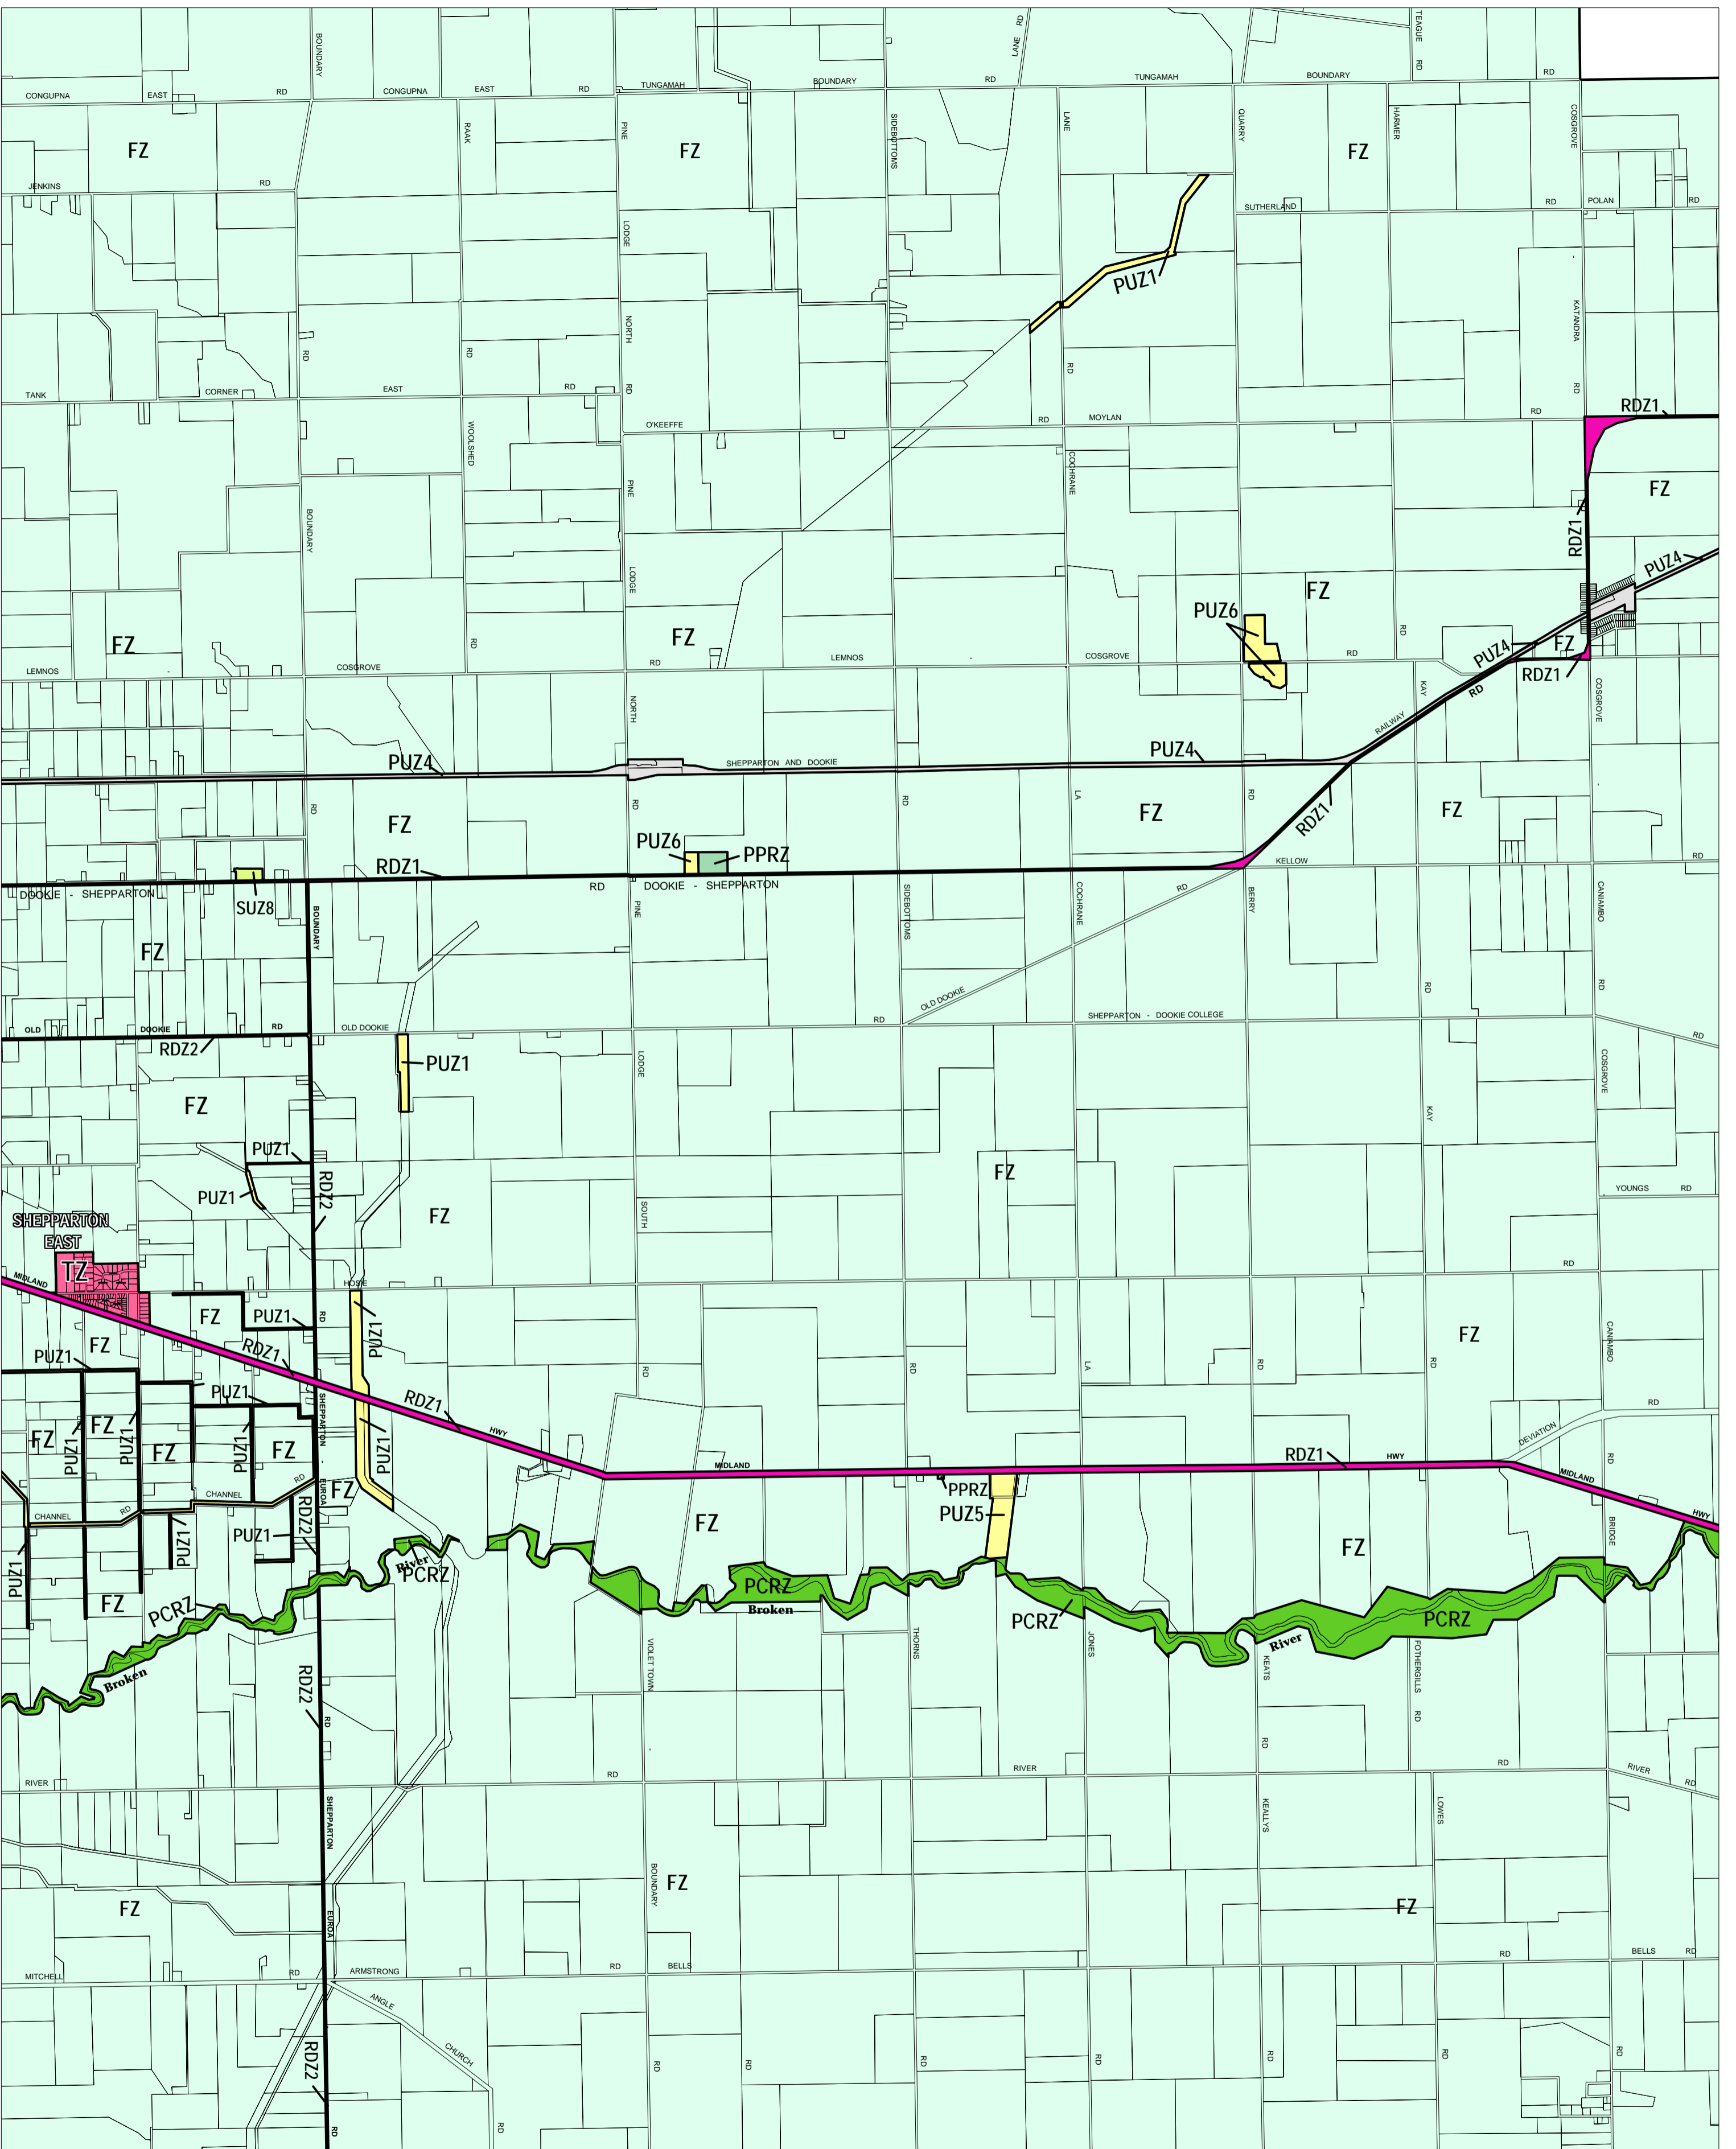

GREATER SHEPPARTON PLANNING SCHEME - LOCAL PROVISION

Public Land	Road Zone - Category 2
PCRZ Public Conservation And Resource Zone	RDZ2
PPRZ Public Park And Recreation Zone	Residential
PUZ5 Public Use Zone - Cemetery/crematorium	TZ Township Zone
PUZ6 Public Use Zone - Local Government	Rural
PUZ1 Public Use Zone - Service And Utility	FZ Farming Zone
PUZ4 Public Use Zone - Transport	Special Purpose
RDZ1 Road Zone - Category 1	SUZ8 Special Use Zone - Schedule 8

AUSTRALIAN MAP GRID ZONE 55

Printed: 4/9/2008

AMENDMENT C102