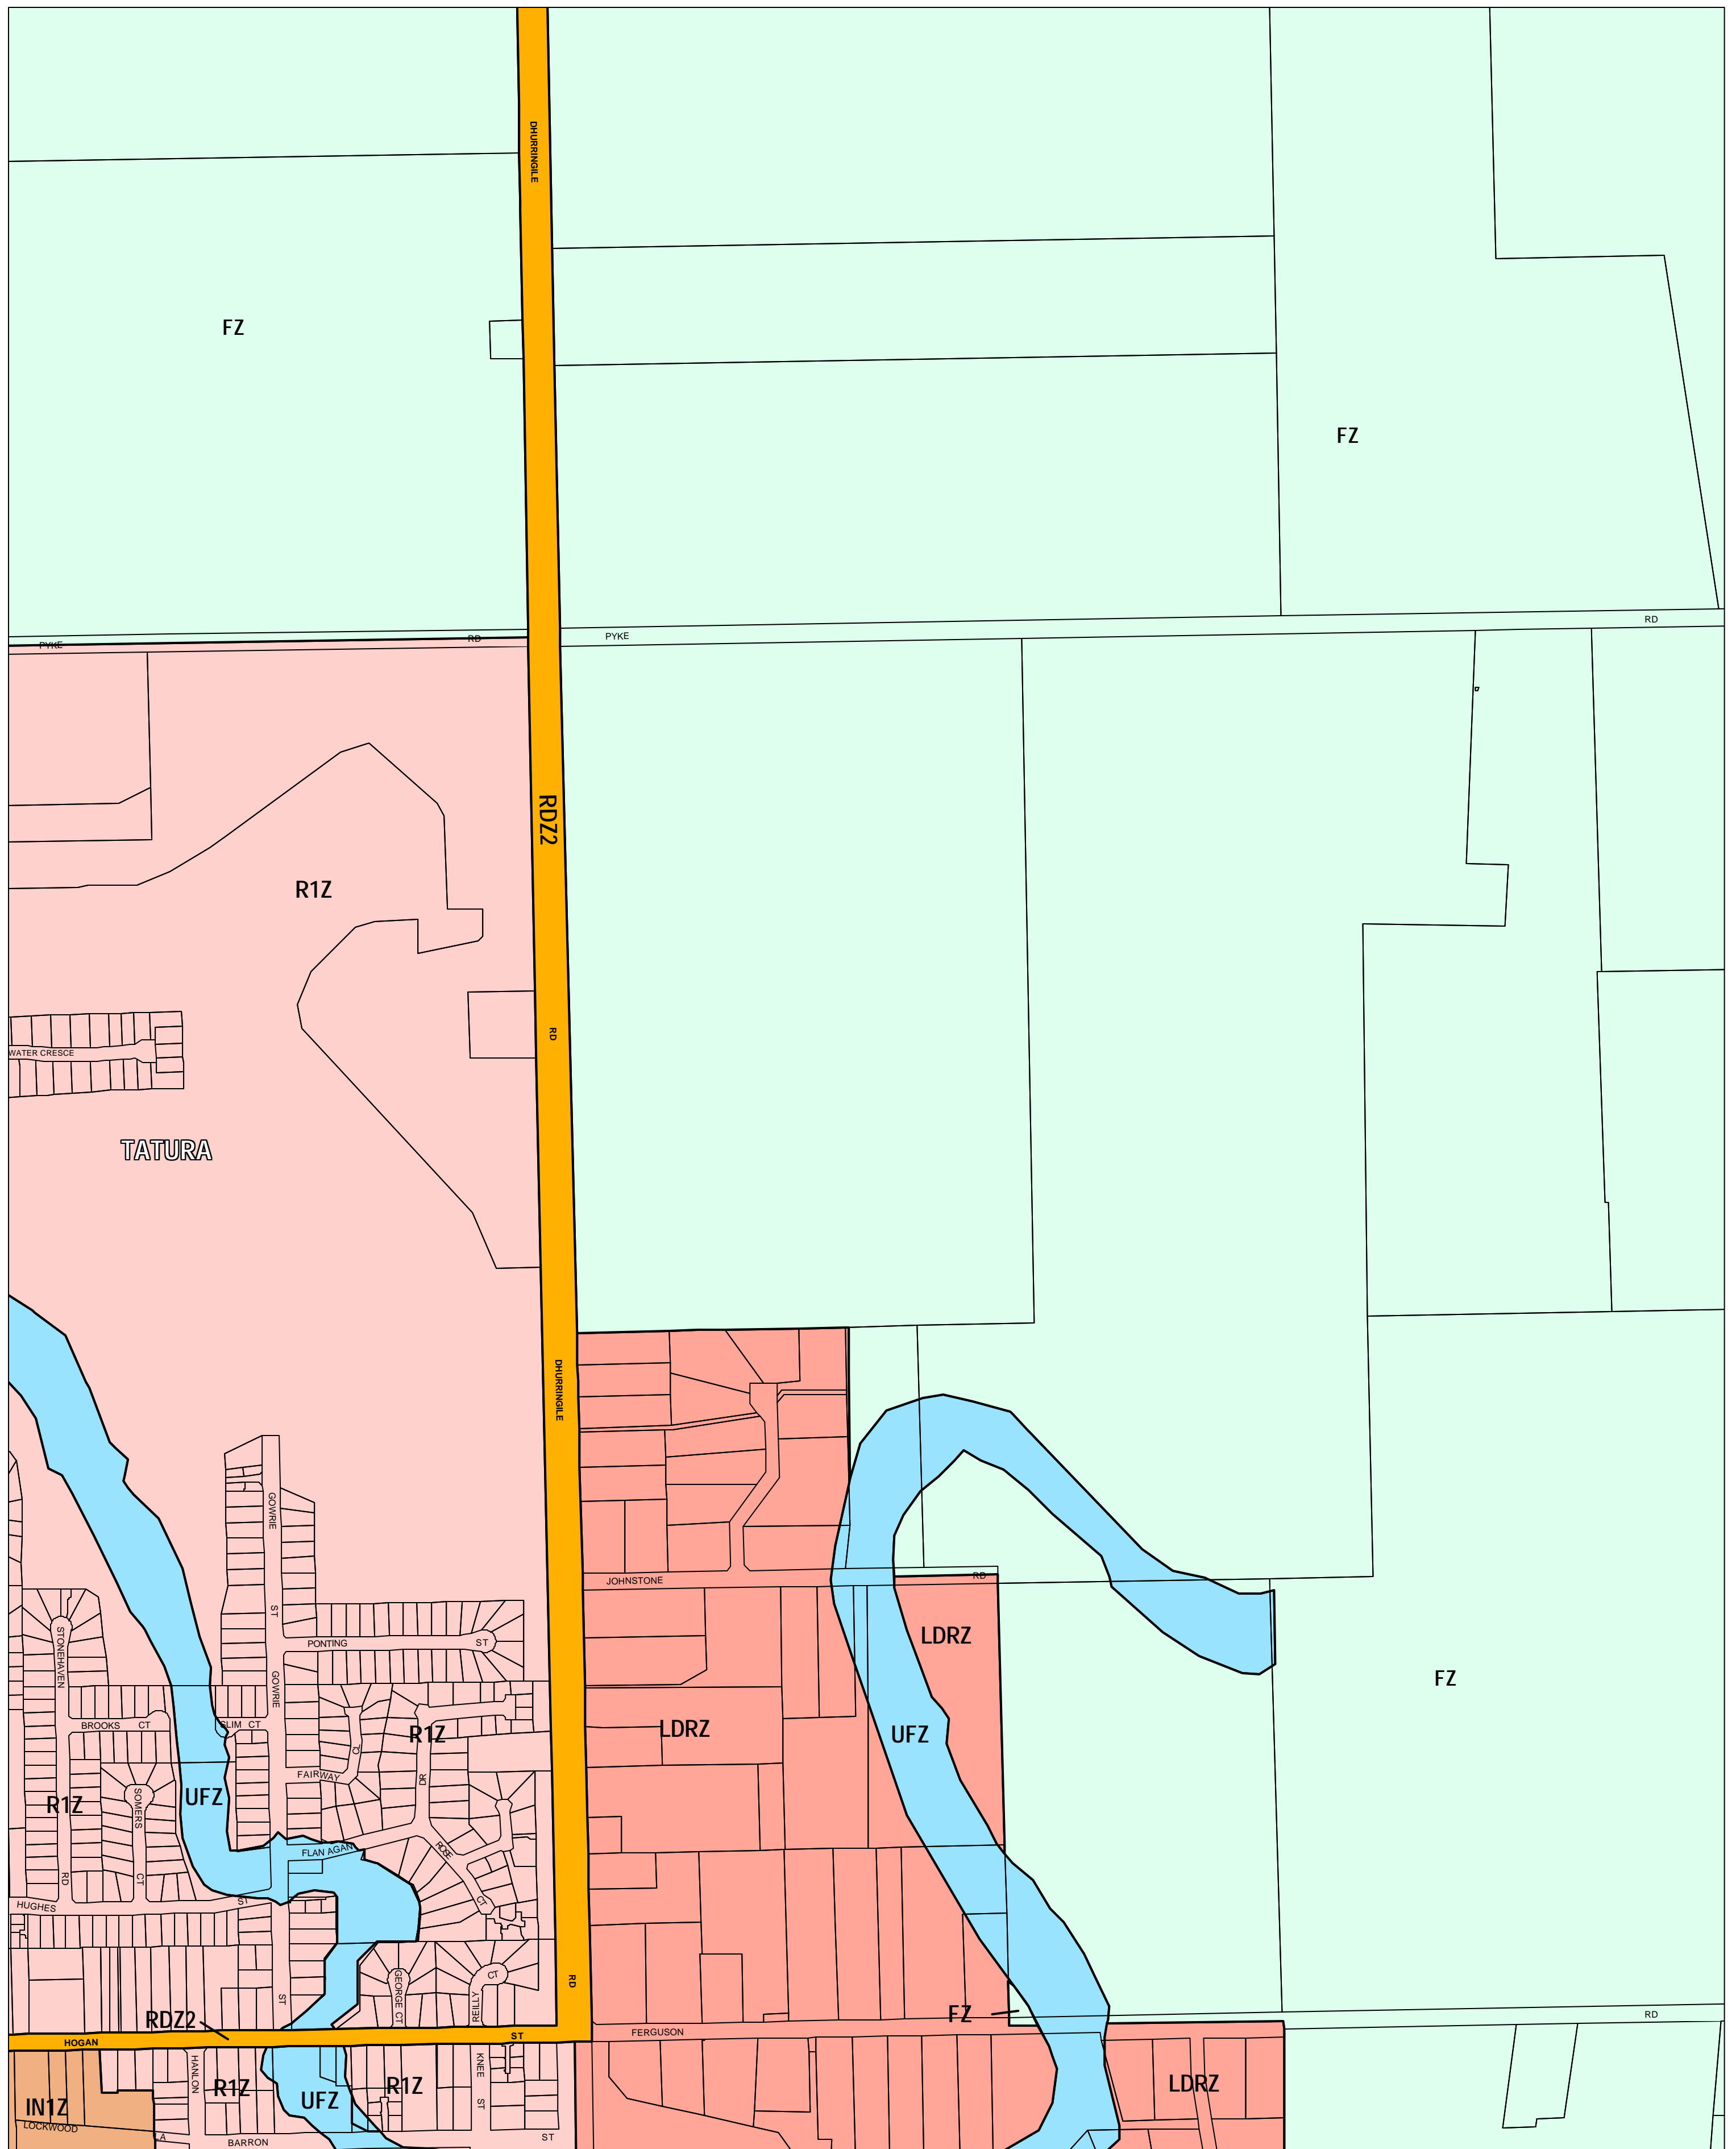

GREATER SHEPPARTON PLANNING SCHEME - LOCAL PROVISION

Zone Type	Zone Code	Description
Industrial	IN1Z	Industrial 1 Zone
Public Land	RDZ2	Road Zone - Category 2
Residential	LDRZ	Low Density Residential Zone
	R1Z	Residential 1 Zone
Rural	FZ	Farming Zone
Special Purpose	UFZ	Urban Floodway Zone

AUSTRALIAN MAP GRID ZONE 55

Printed: 16/6/2008

AMENDMENT C77