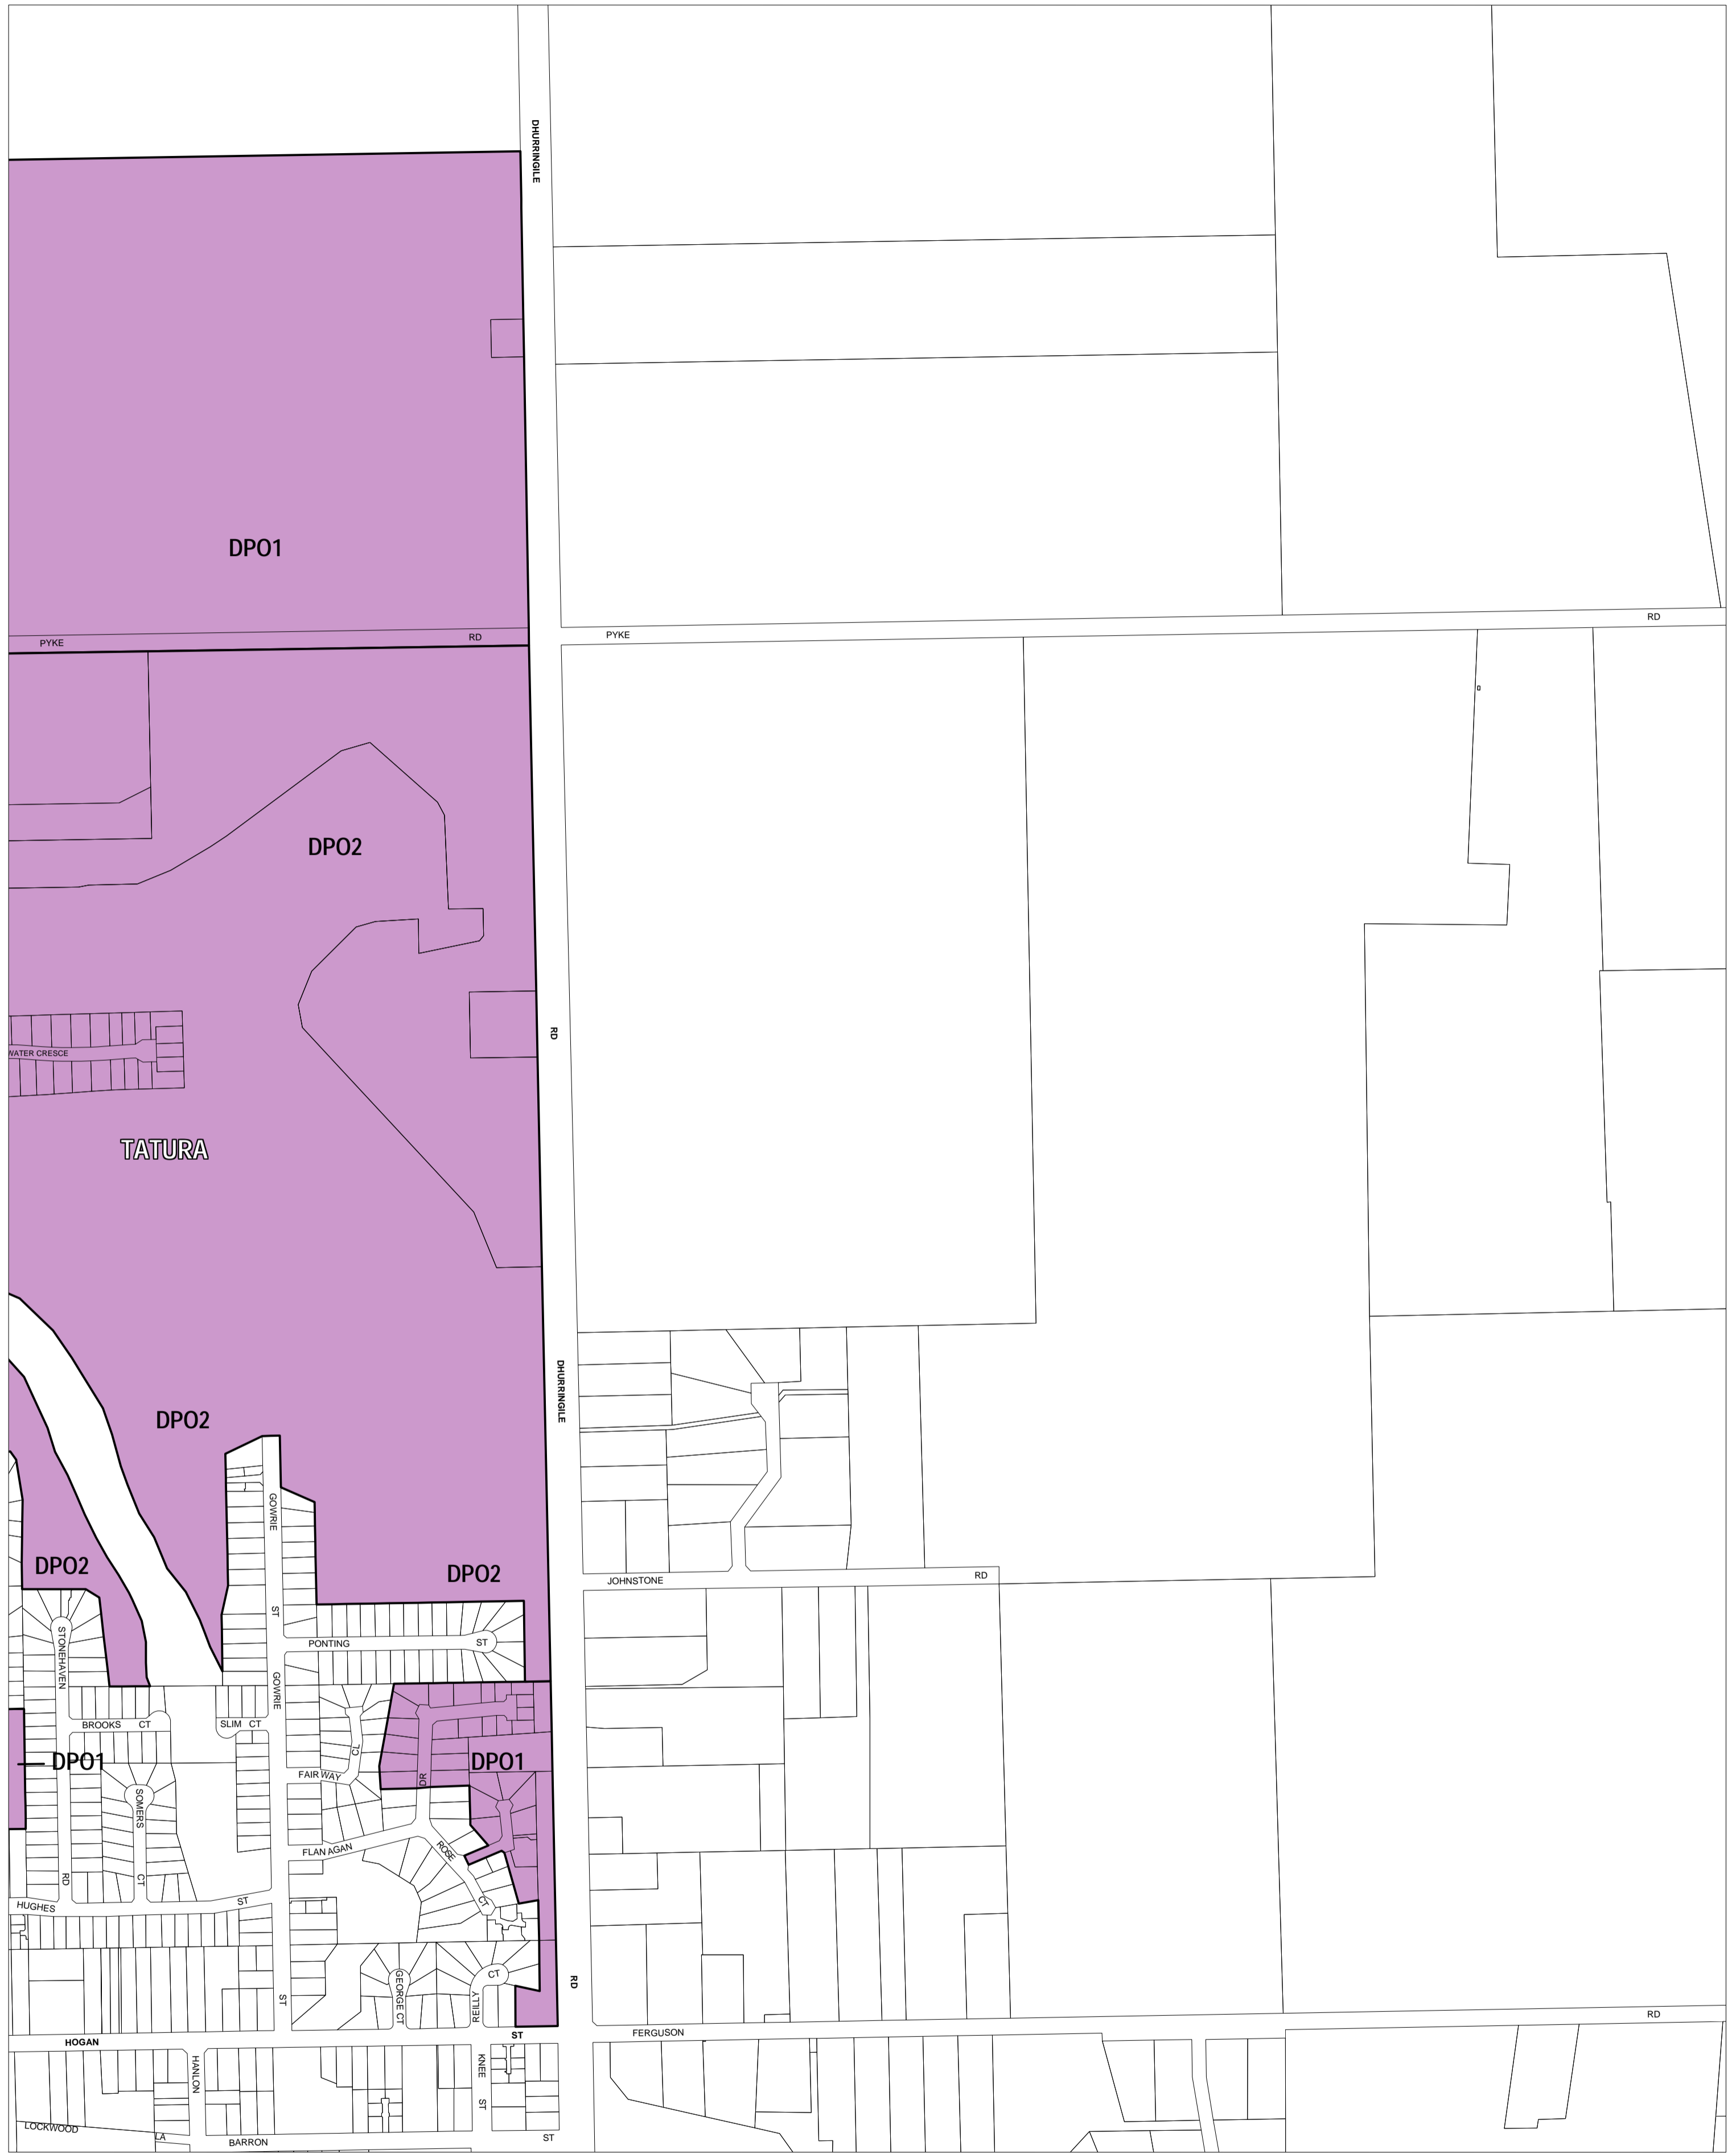

GREATER SHEPPARTON PLANNING SCHEME - LOCAL PROVISION

Overlays

- Development Plan Overlay - Schedule 1
- Development Plan Overlay - Schedule 2

100 200 300 400 500 m

AUSTRALIAN MAP GRID ZONE 55

INDEX TO ADJOINING METRIC SERIES MAP

1	2	3
6	8	29
30	31	34
	35	36
	37	

Printed: 31/7/2007

AMENDMENT C25