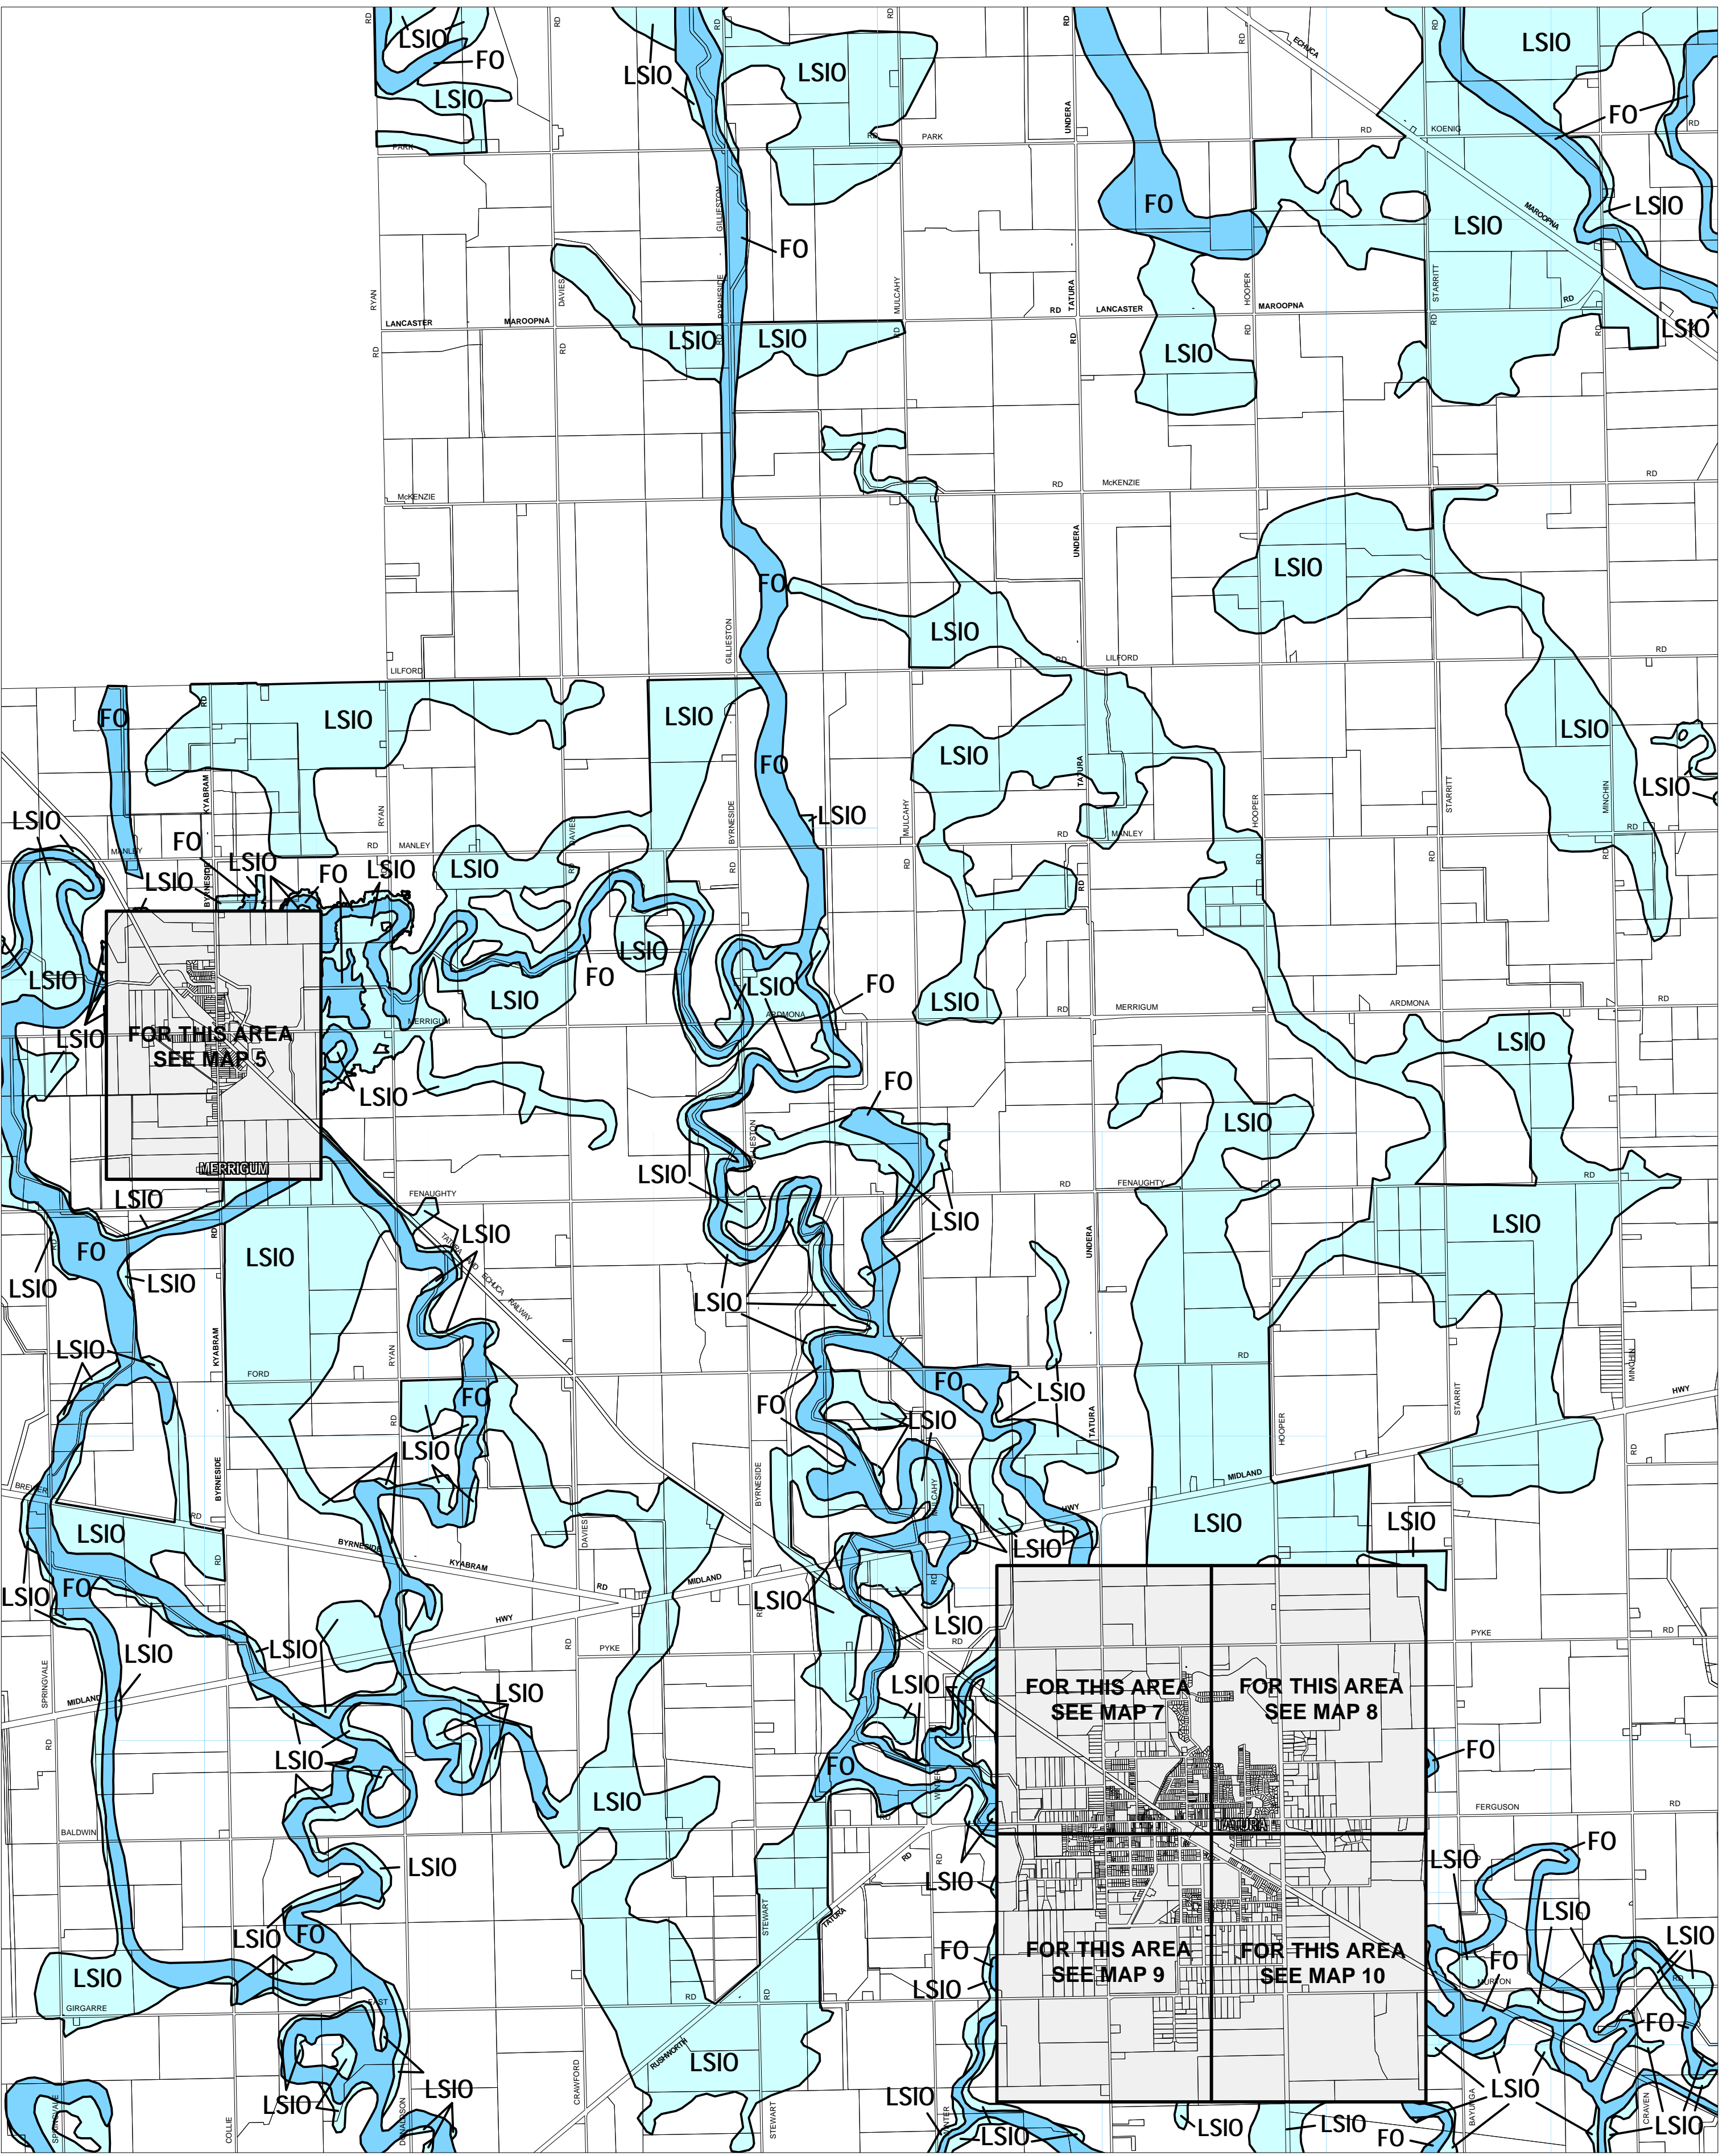

GREATER SHEPPARTON PLANNING SCHEME - LOCAL PROVISION

1. **Overlays**
2. Floodway Overlay
   - Land Subject To Inundation Overlay

AUSTRALIAN MAP GRID ZONE 55

Printed: 16/6/2008

AMENDMENT C77