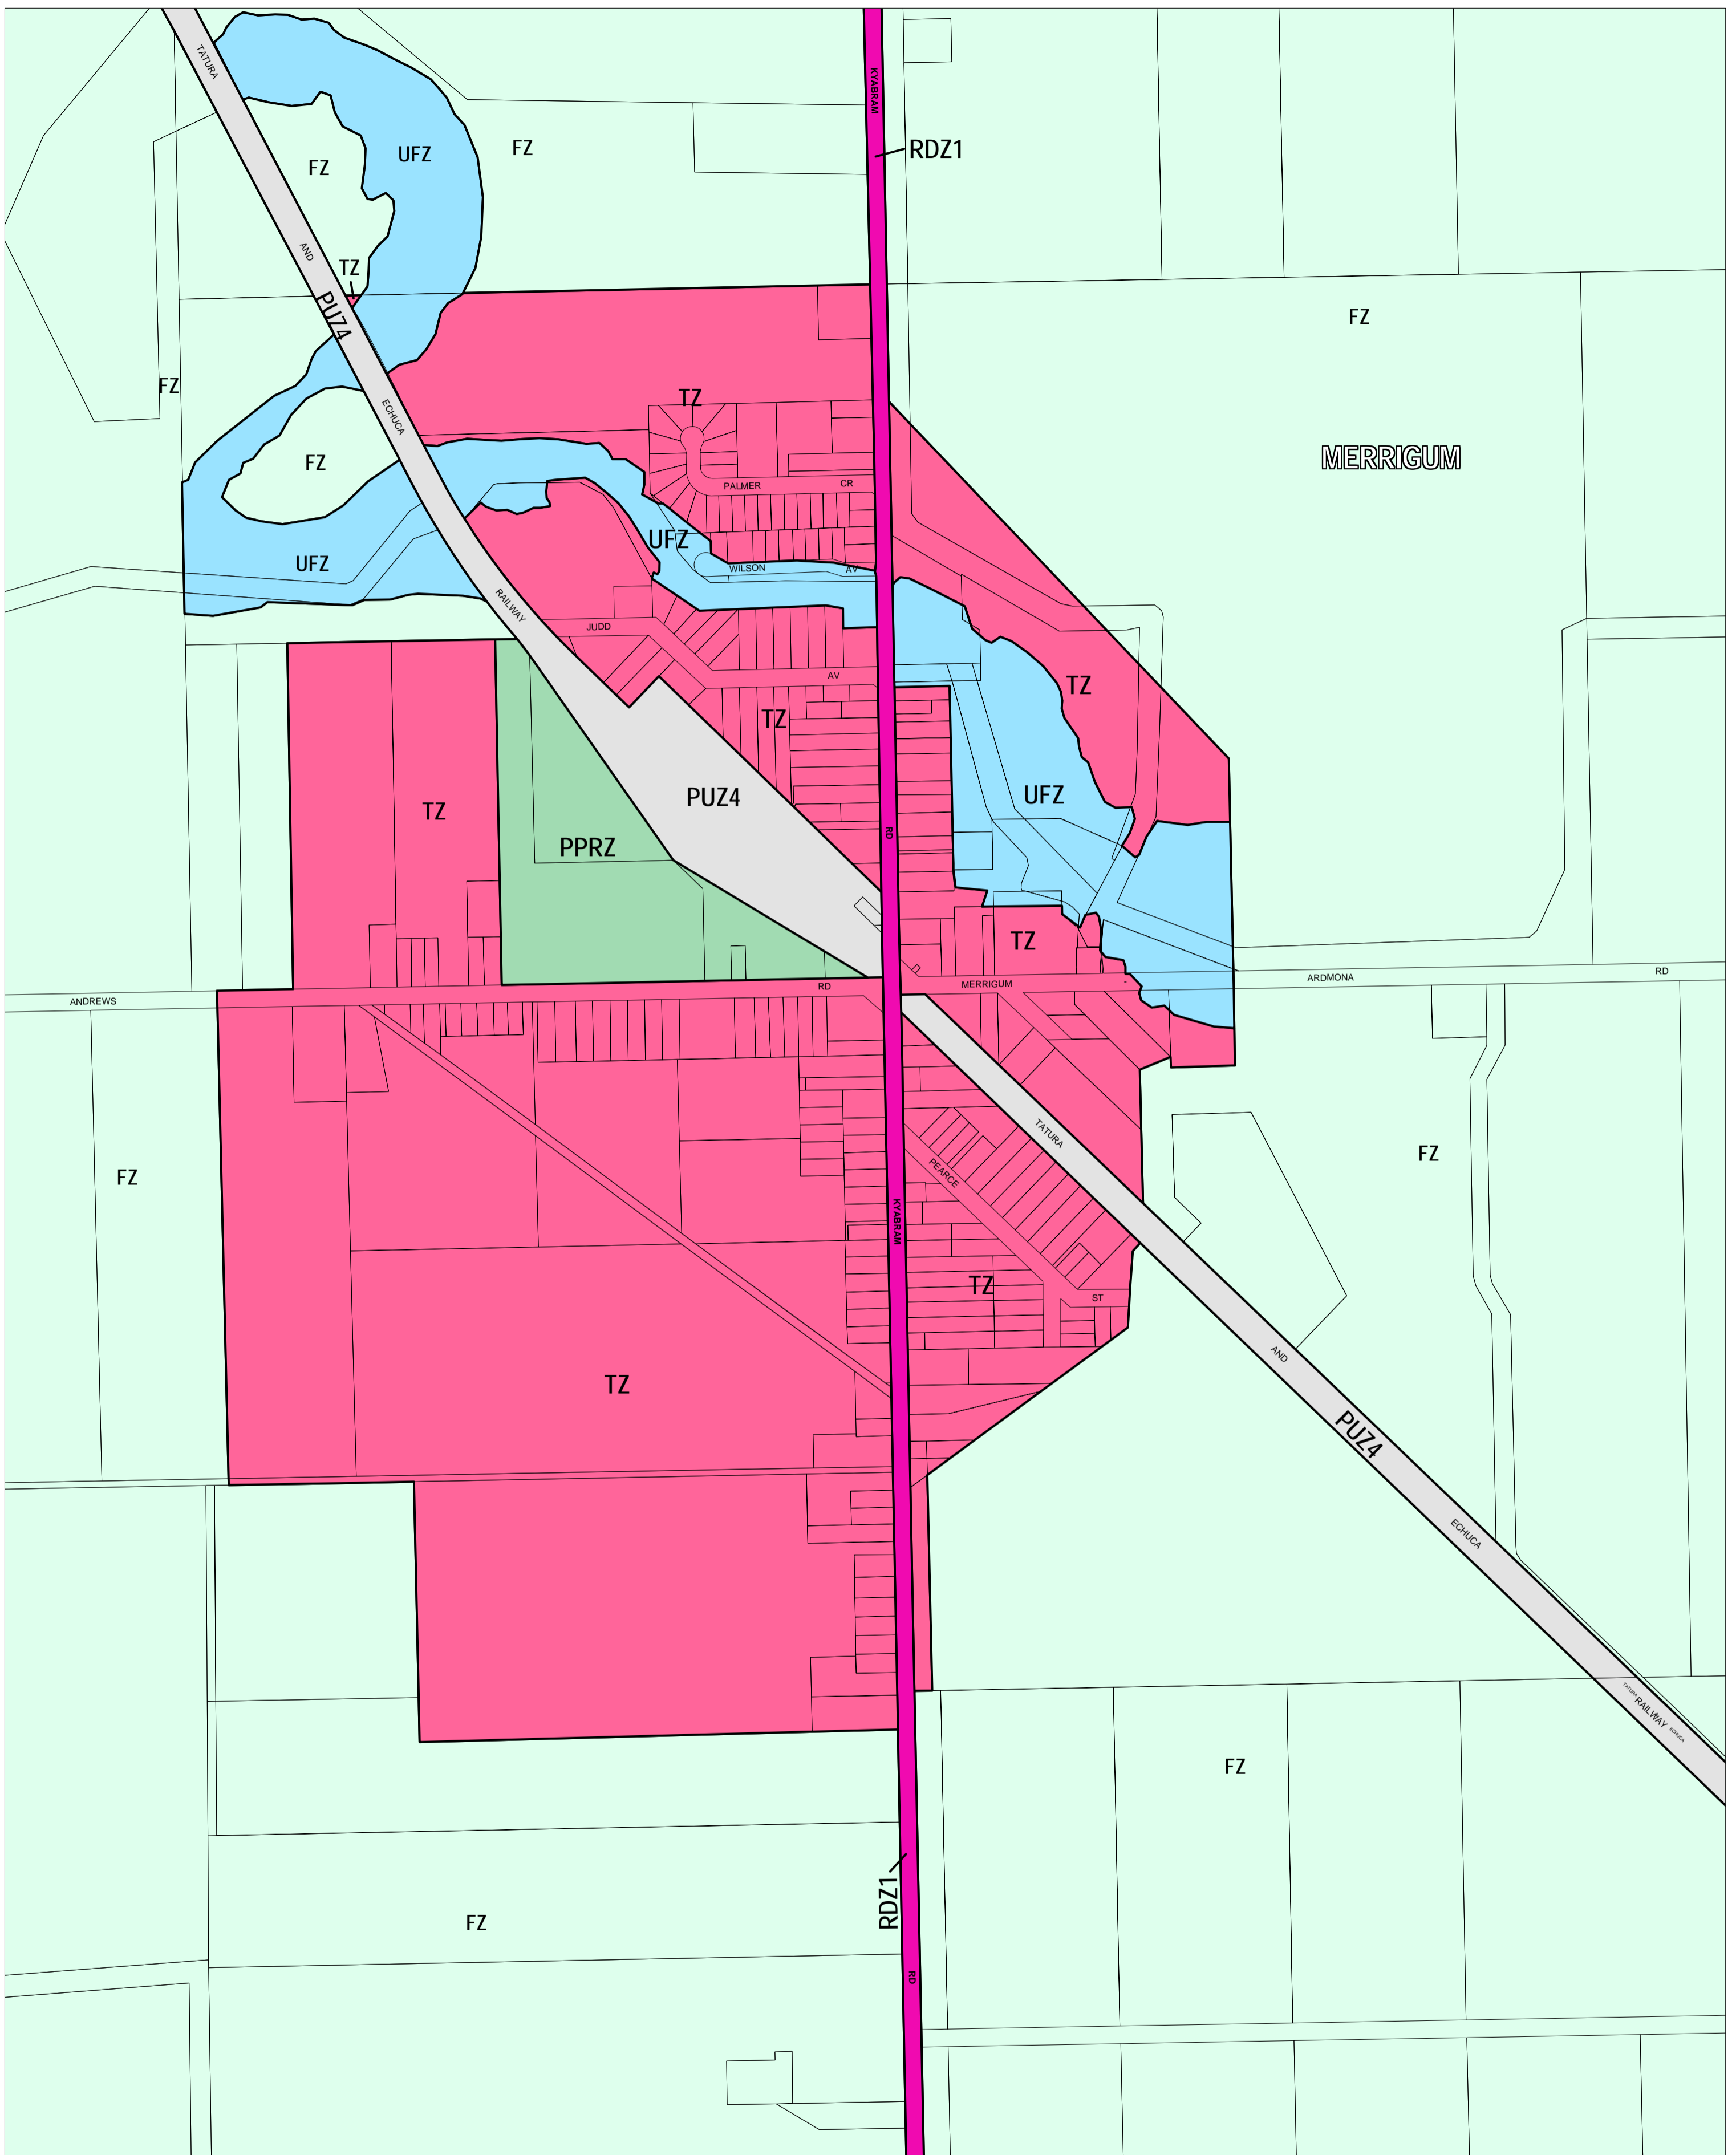

GREATER SHEPPARTON PLANNING SCHEME - LOCAL PROVISION

Public Land	
	Public Park And Recreation Zone
	Public Use Zone - Transport
	Road Zone - Category 1
Residential	
	Township Zone
Rural	
	Farming Zone
Special Purpose	
	Urban Floodway Zone

Printed: 4/9/2008

AMENDMENT C102