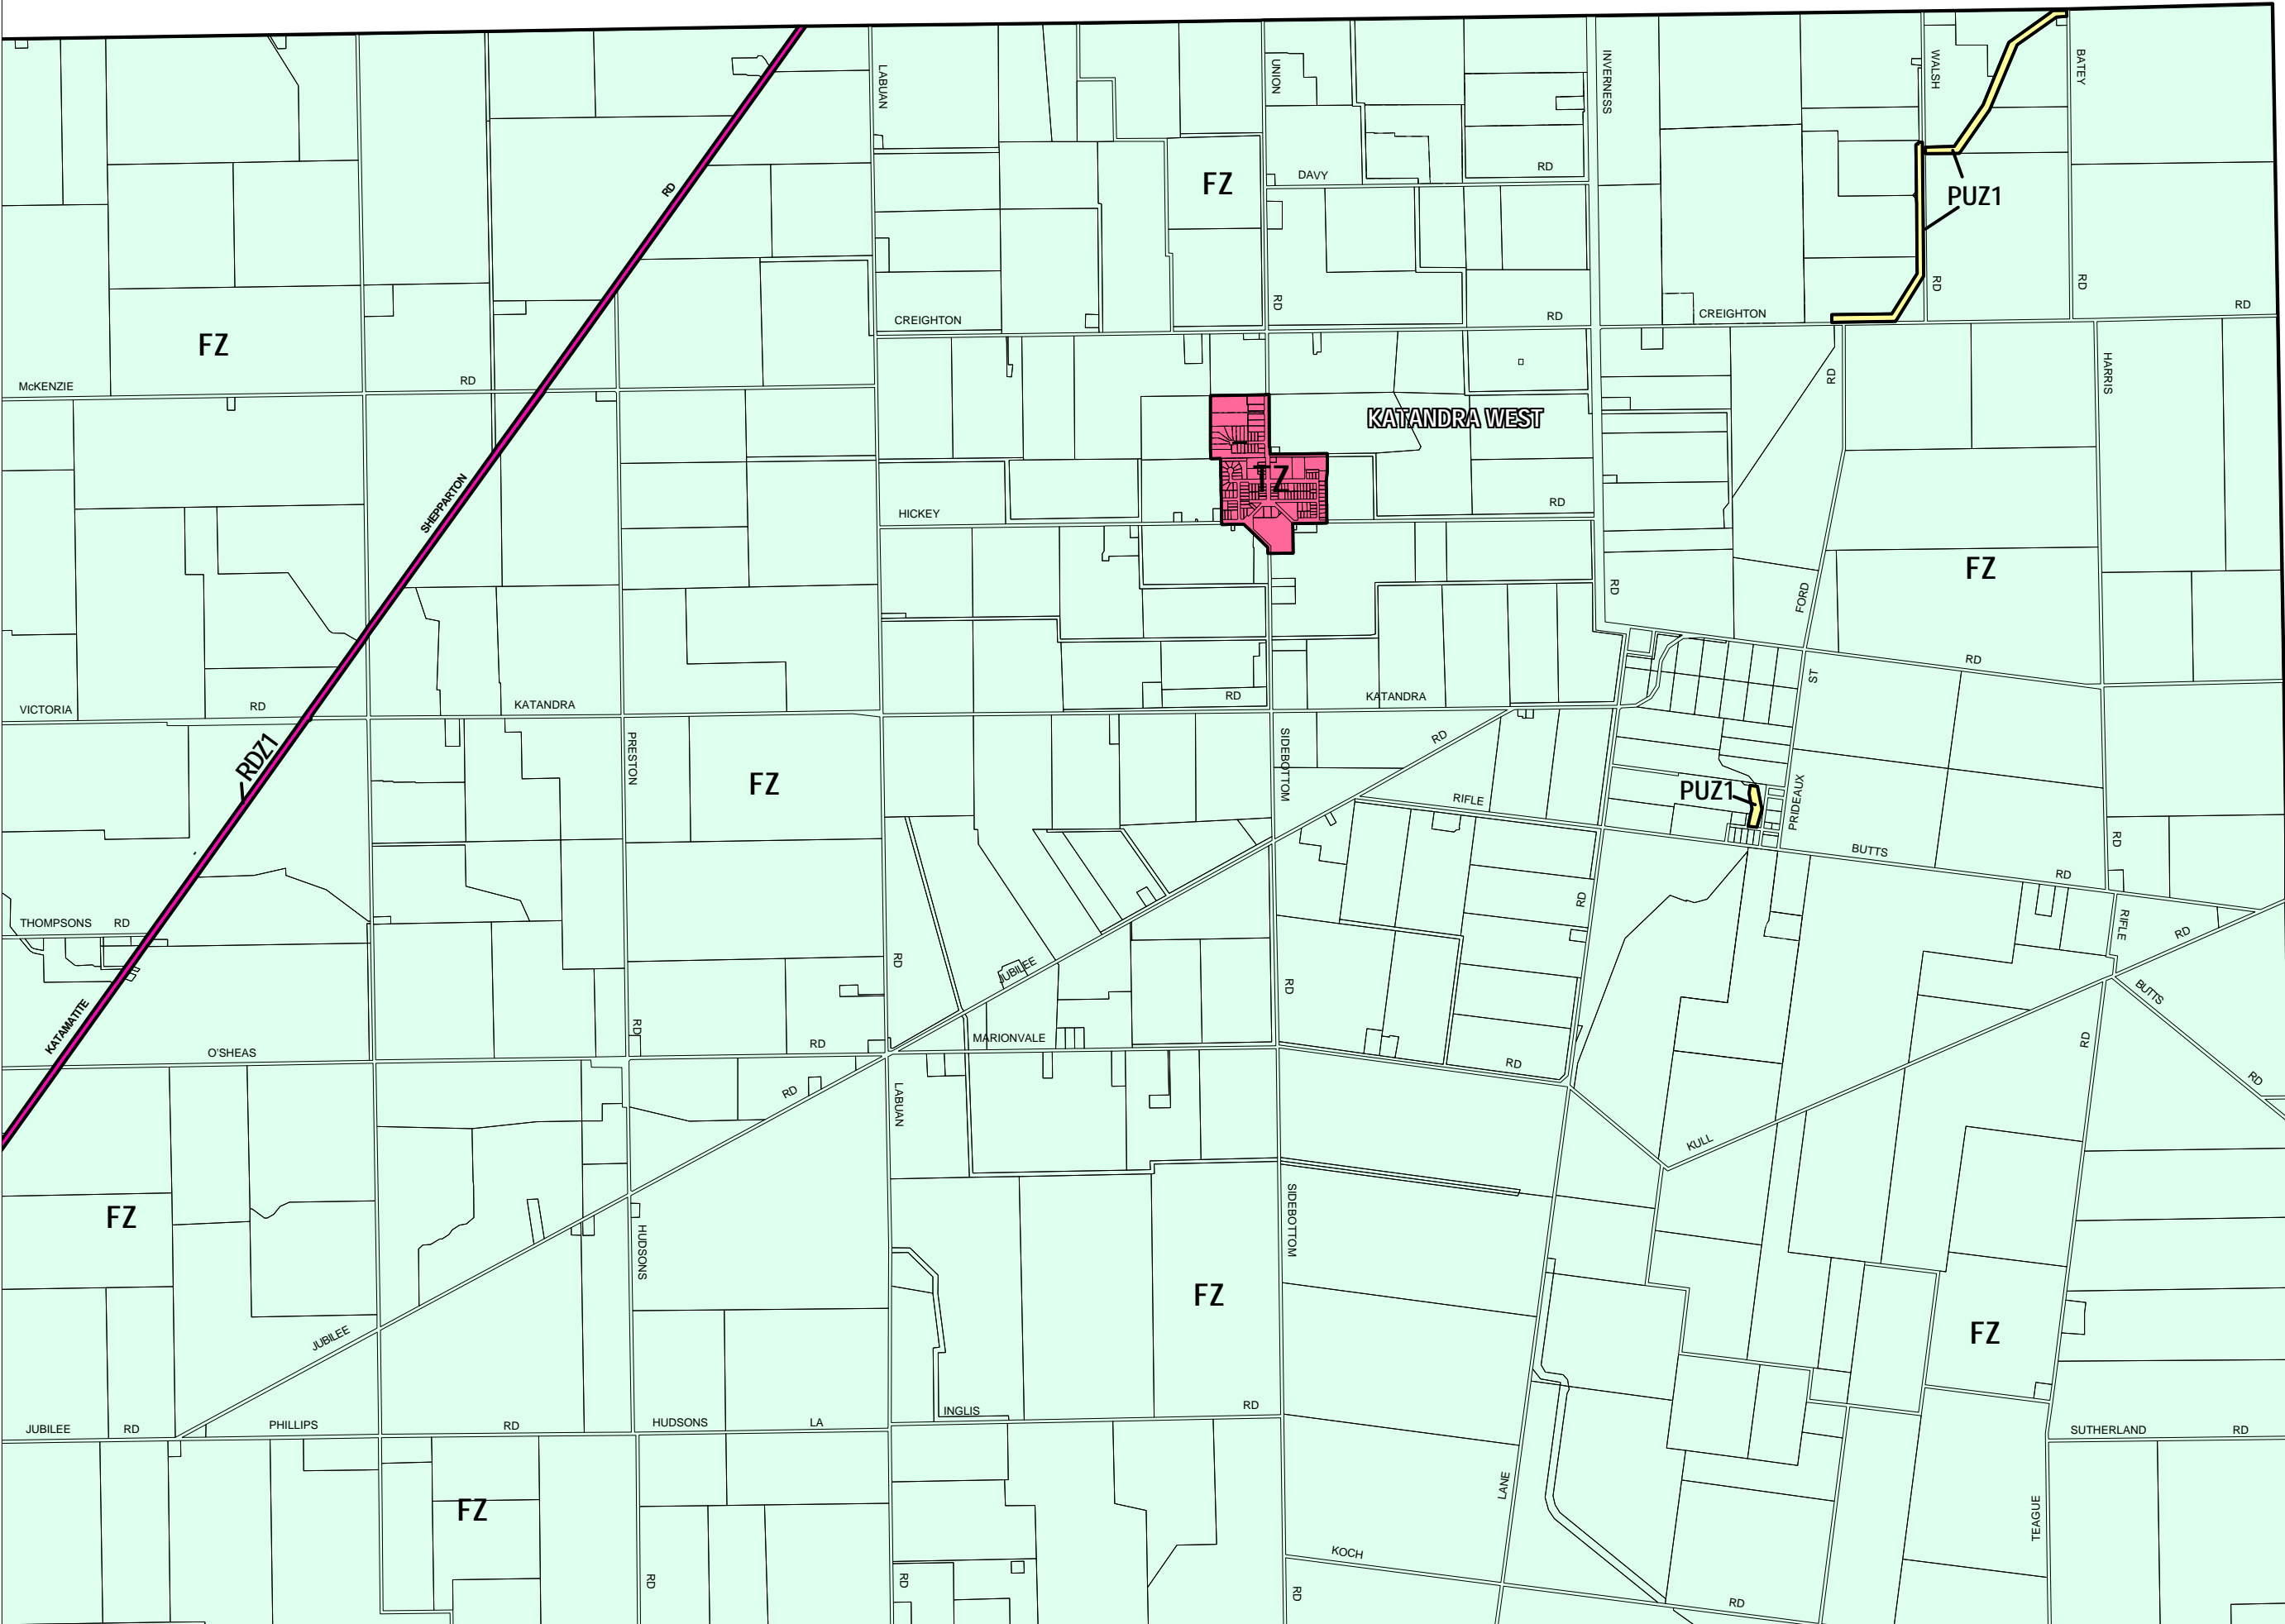

GREATER SHEPPARTON PLANNING SCHEME - LOCAL PROVISION

This publication is copyright. No part may be reproduced by any process except in accordance with the provisions of the Copyright Act. © State of Victoria.
 This map should be read in conjunction with additional Planning Overlay Maps (if applicable) as indicated on the INDEX TO MAPS.

Public Land	Public Use Zone Service And Utility
Road Zone	Road Zone Category 1
Residential	Township Zone
Rural	Farming Zone

THIS MAP INCORPORATES APPROVED ZONES AS AT: 08/12/2005 AMENDMENT C55

Printed: 11/5/2006