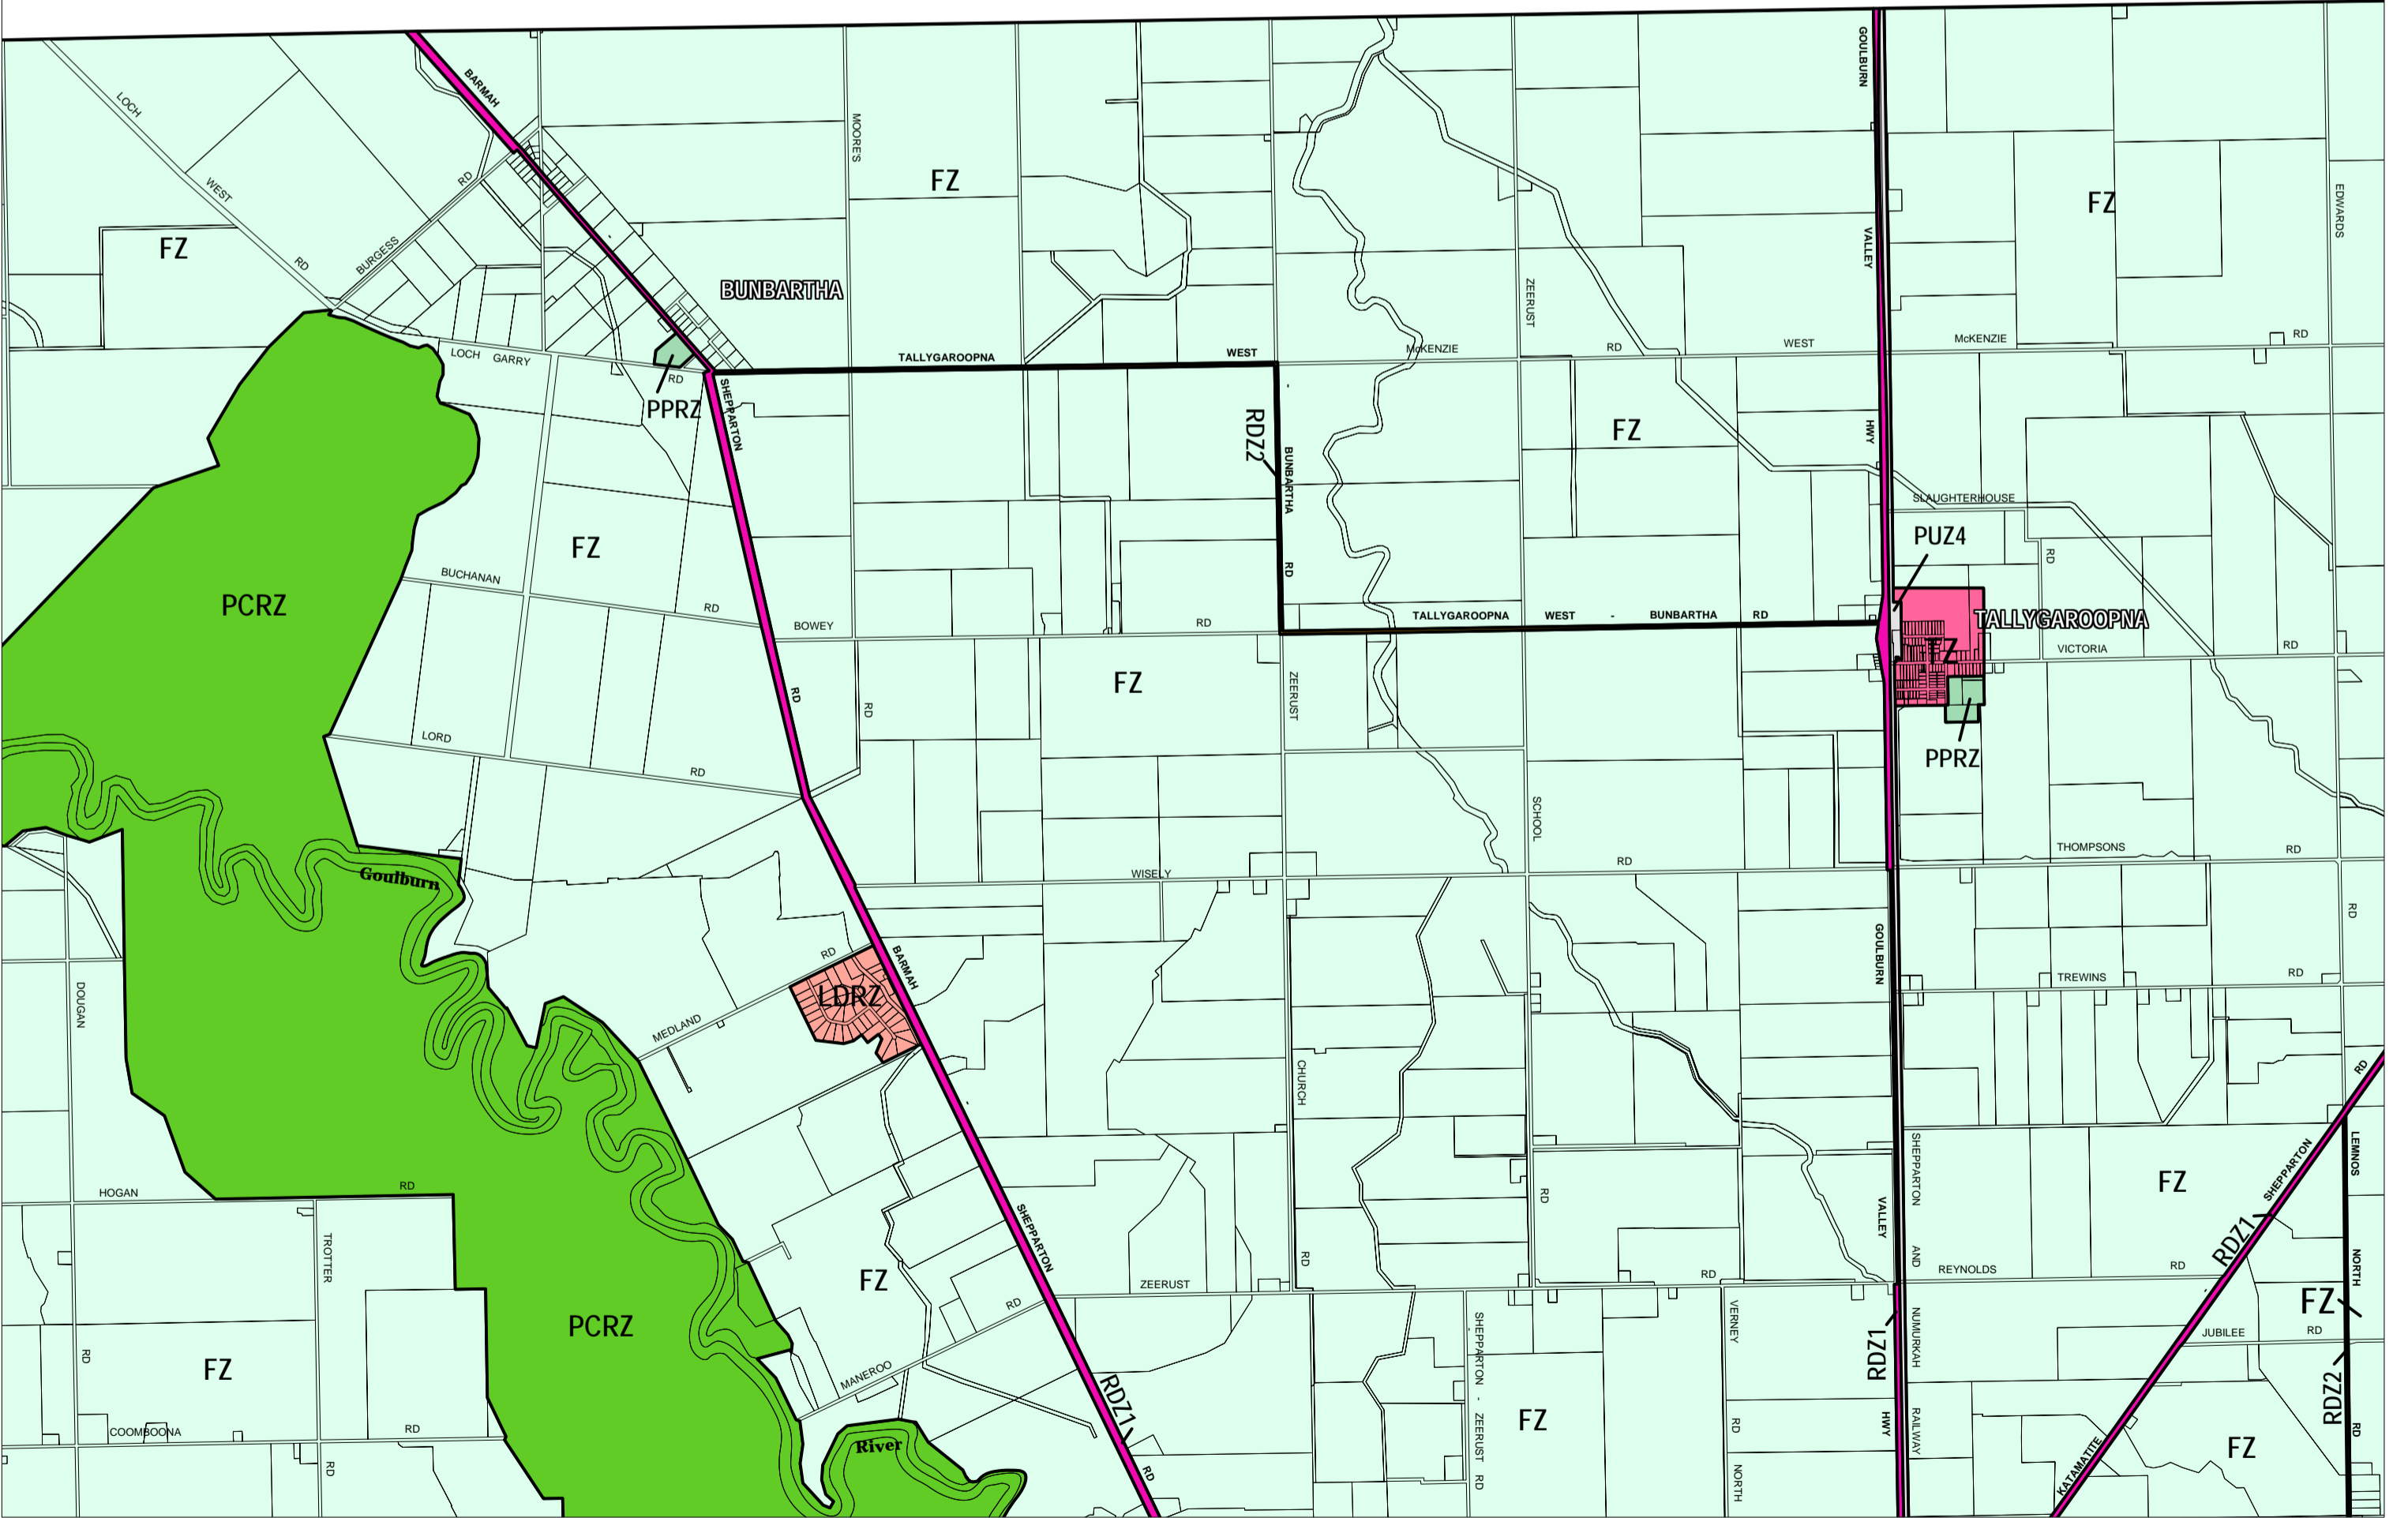

GREATER SHEPPARTON PLANNING SCHEME - LOCAL PROVISION

Public Land	
PCRZ	Public Conservation And Resource Zone
PPRZ	Public Park And Recreation Zone
PUZ4	Public Use Zone - Transport
RDZ1	Road Zone - Category 1
RDZ2	Road Zone - Category 2
Residential	
LDRZ	Low Density Residential Zone
Township Zone	Township Zone
Rural	
FZ	Farming Zone

AUSTRALIAN MAP GRID ZONE 55

Printed: 4/9/2008

AMENDMENT C102