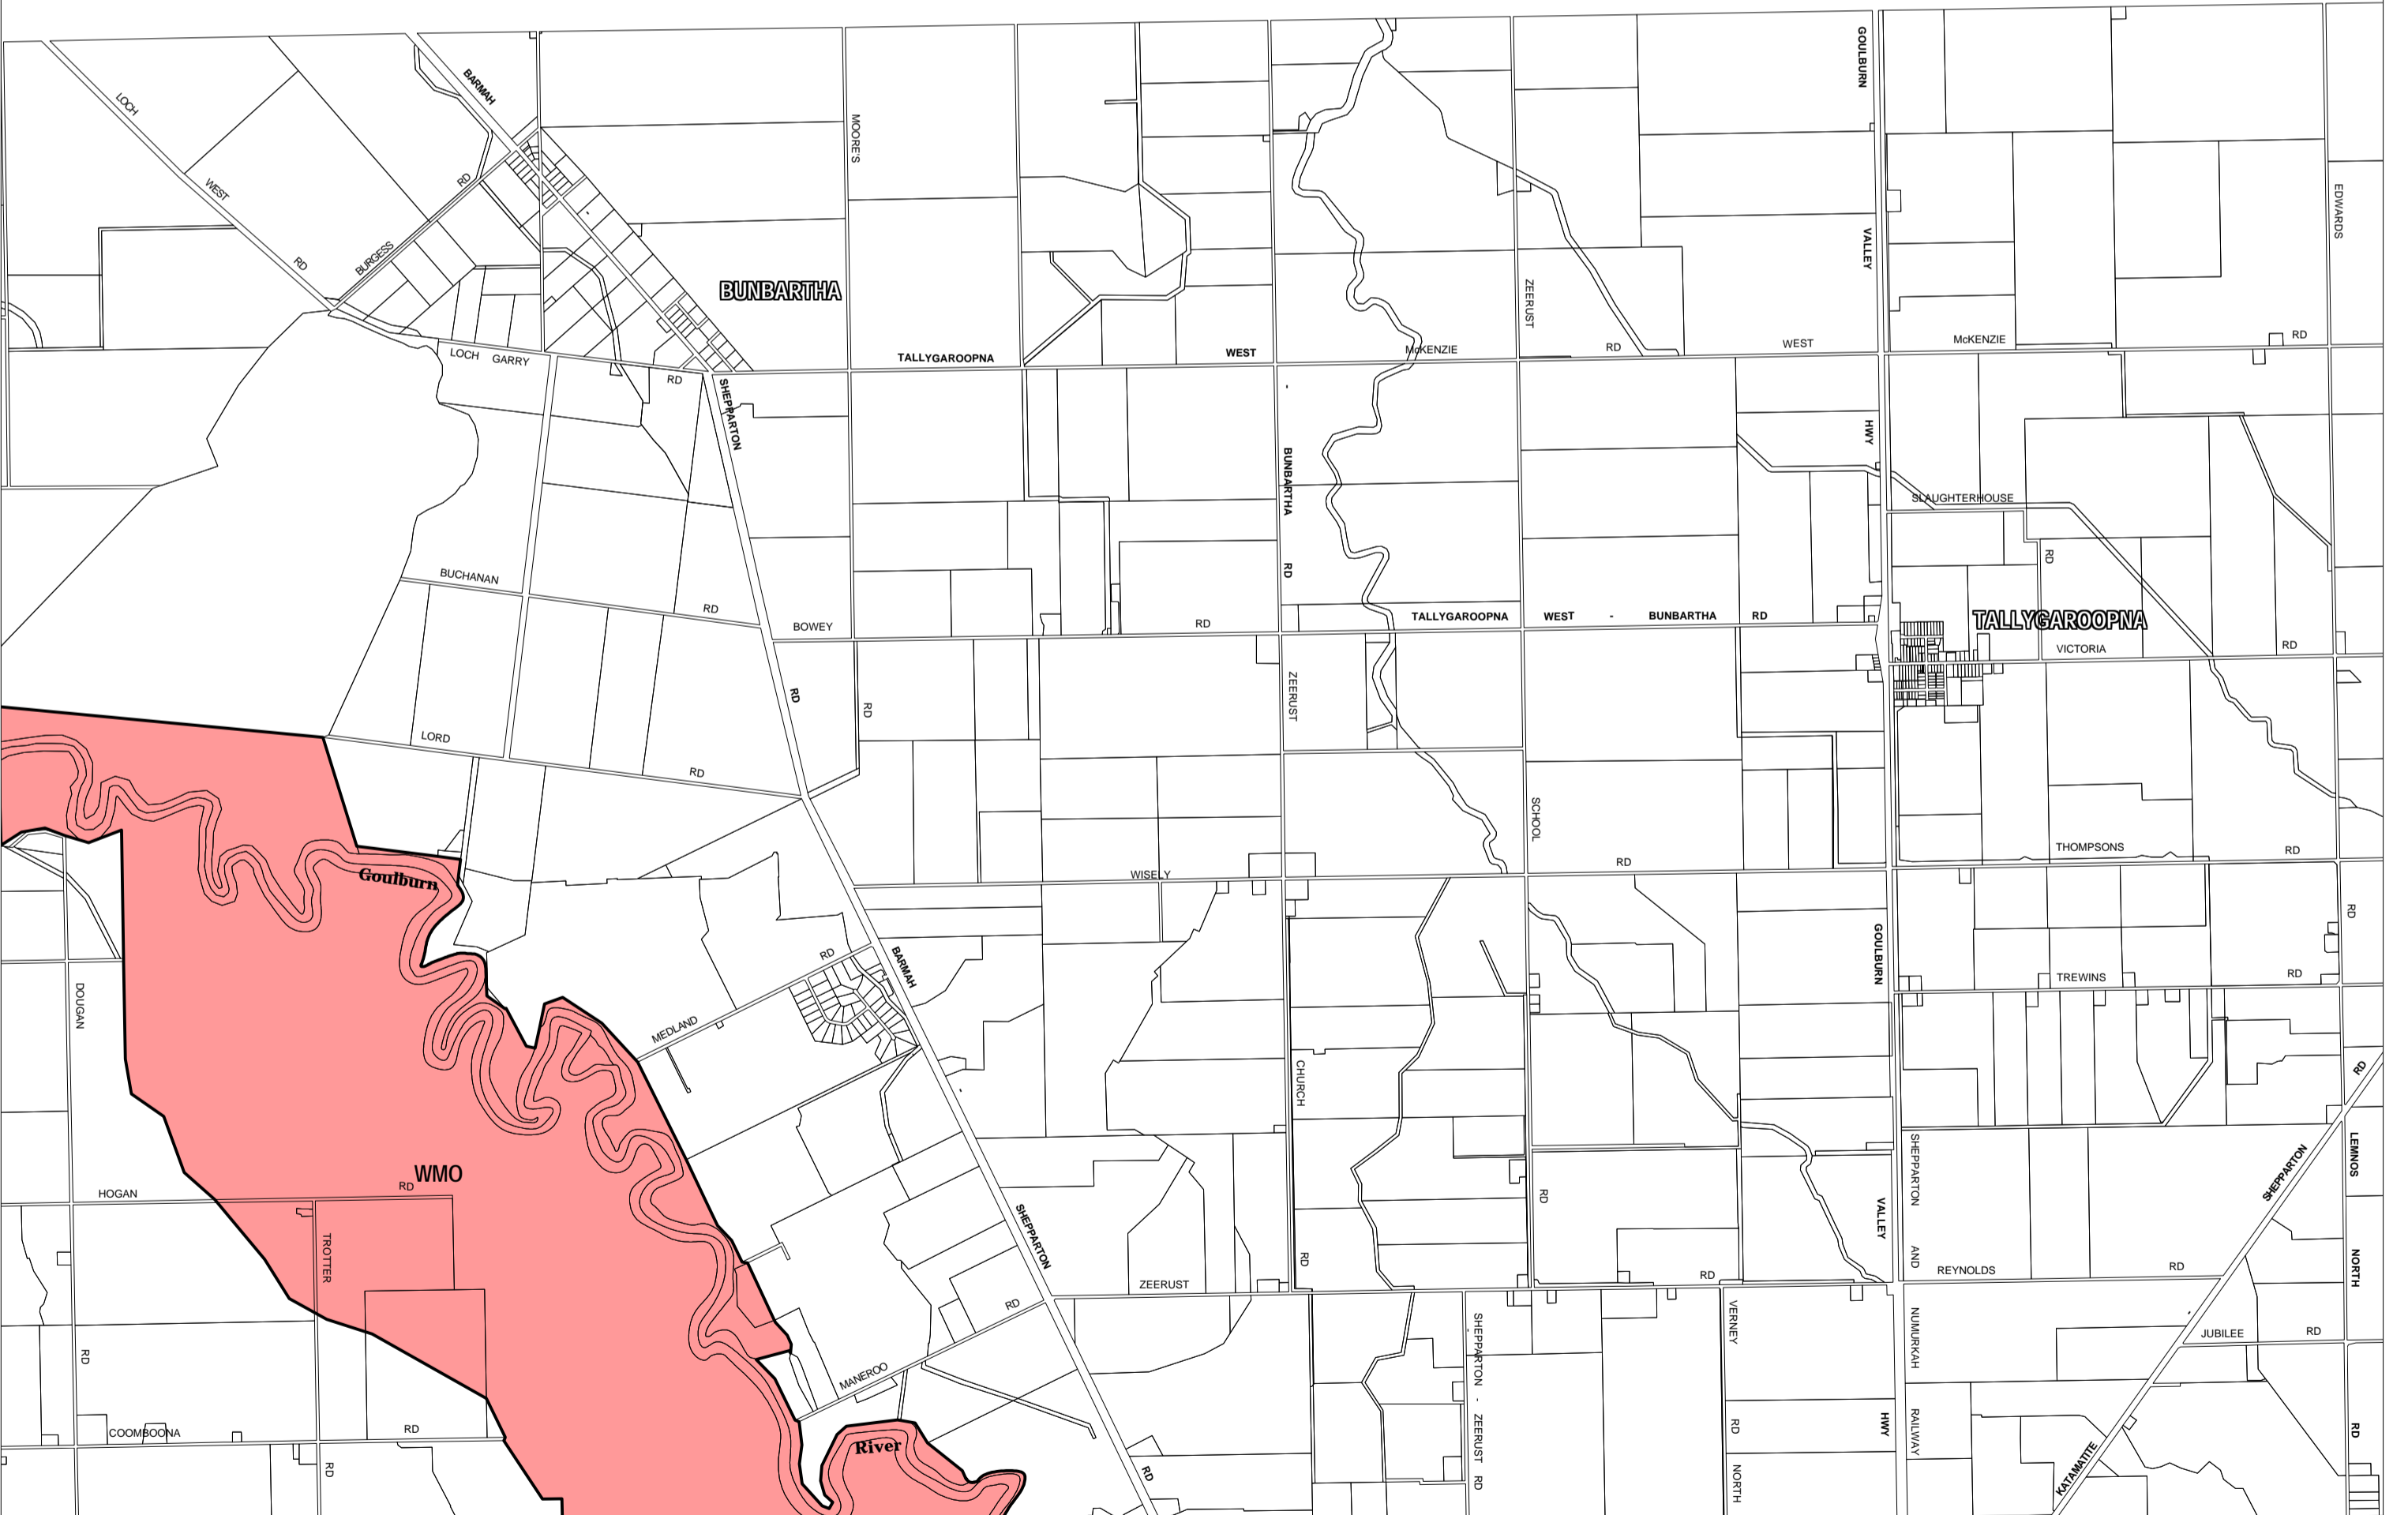

GREATER SHEPPARTON PLANNING SCHEME - LOCAL PROVISION

Overlays

- WMO Wildfire Management Overlay

Printed: 31/7/2007