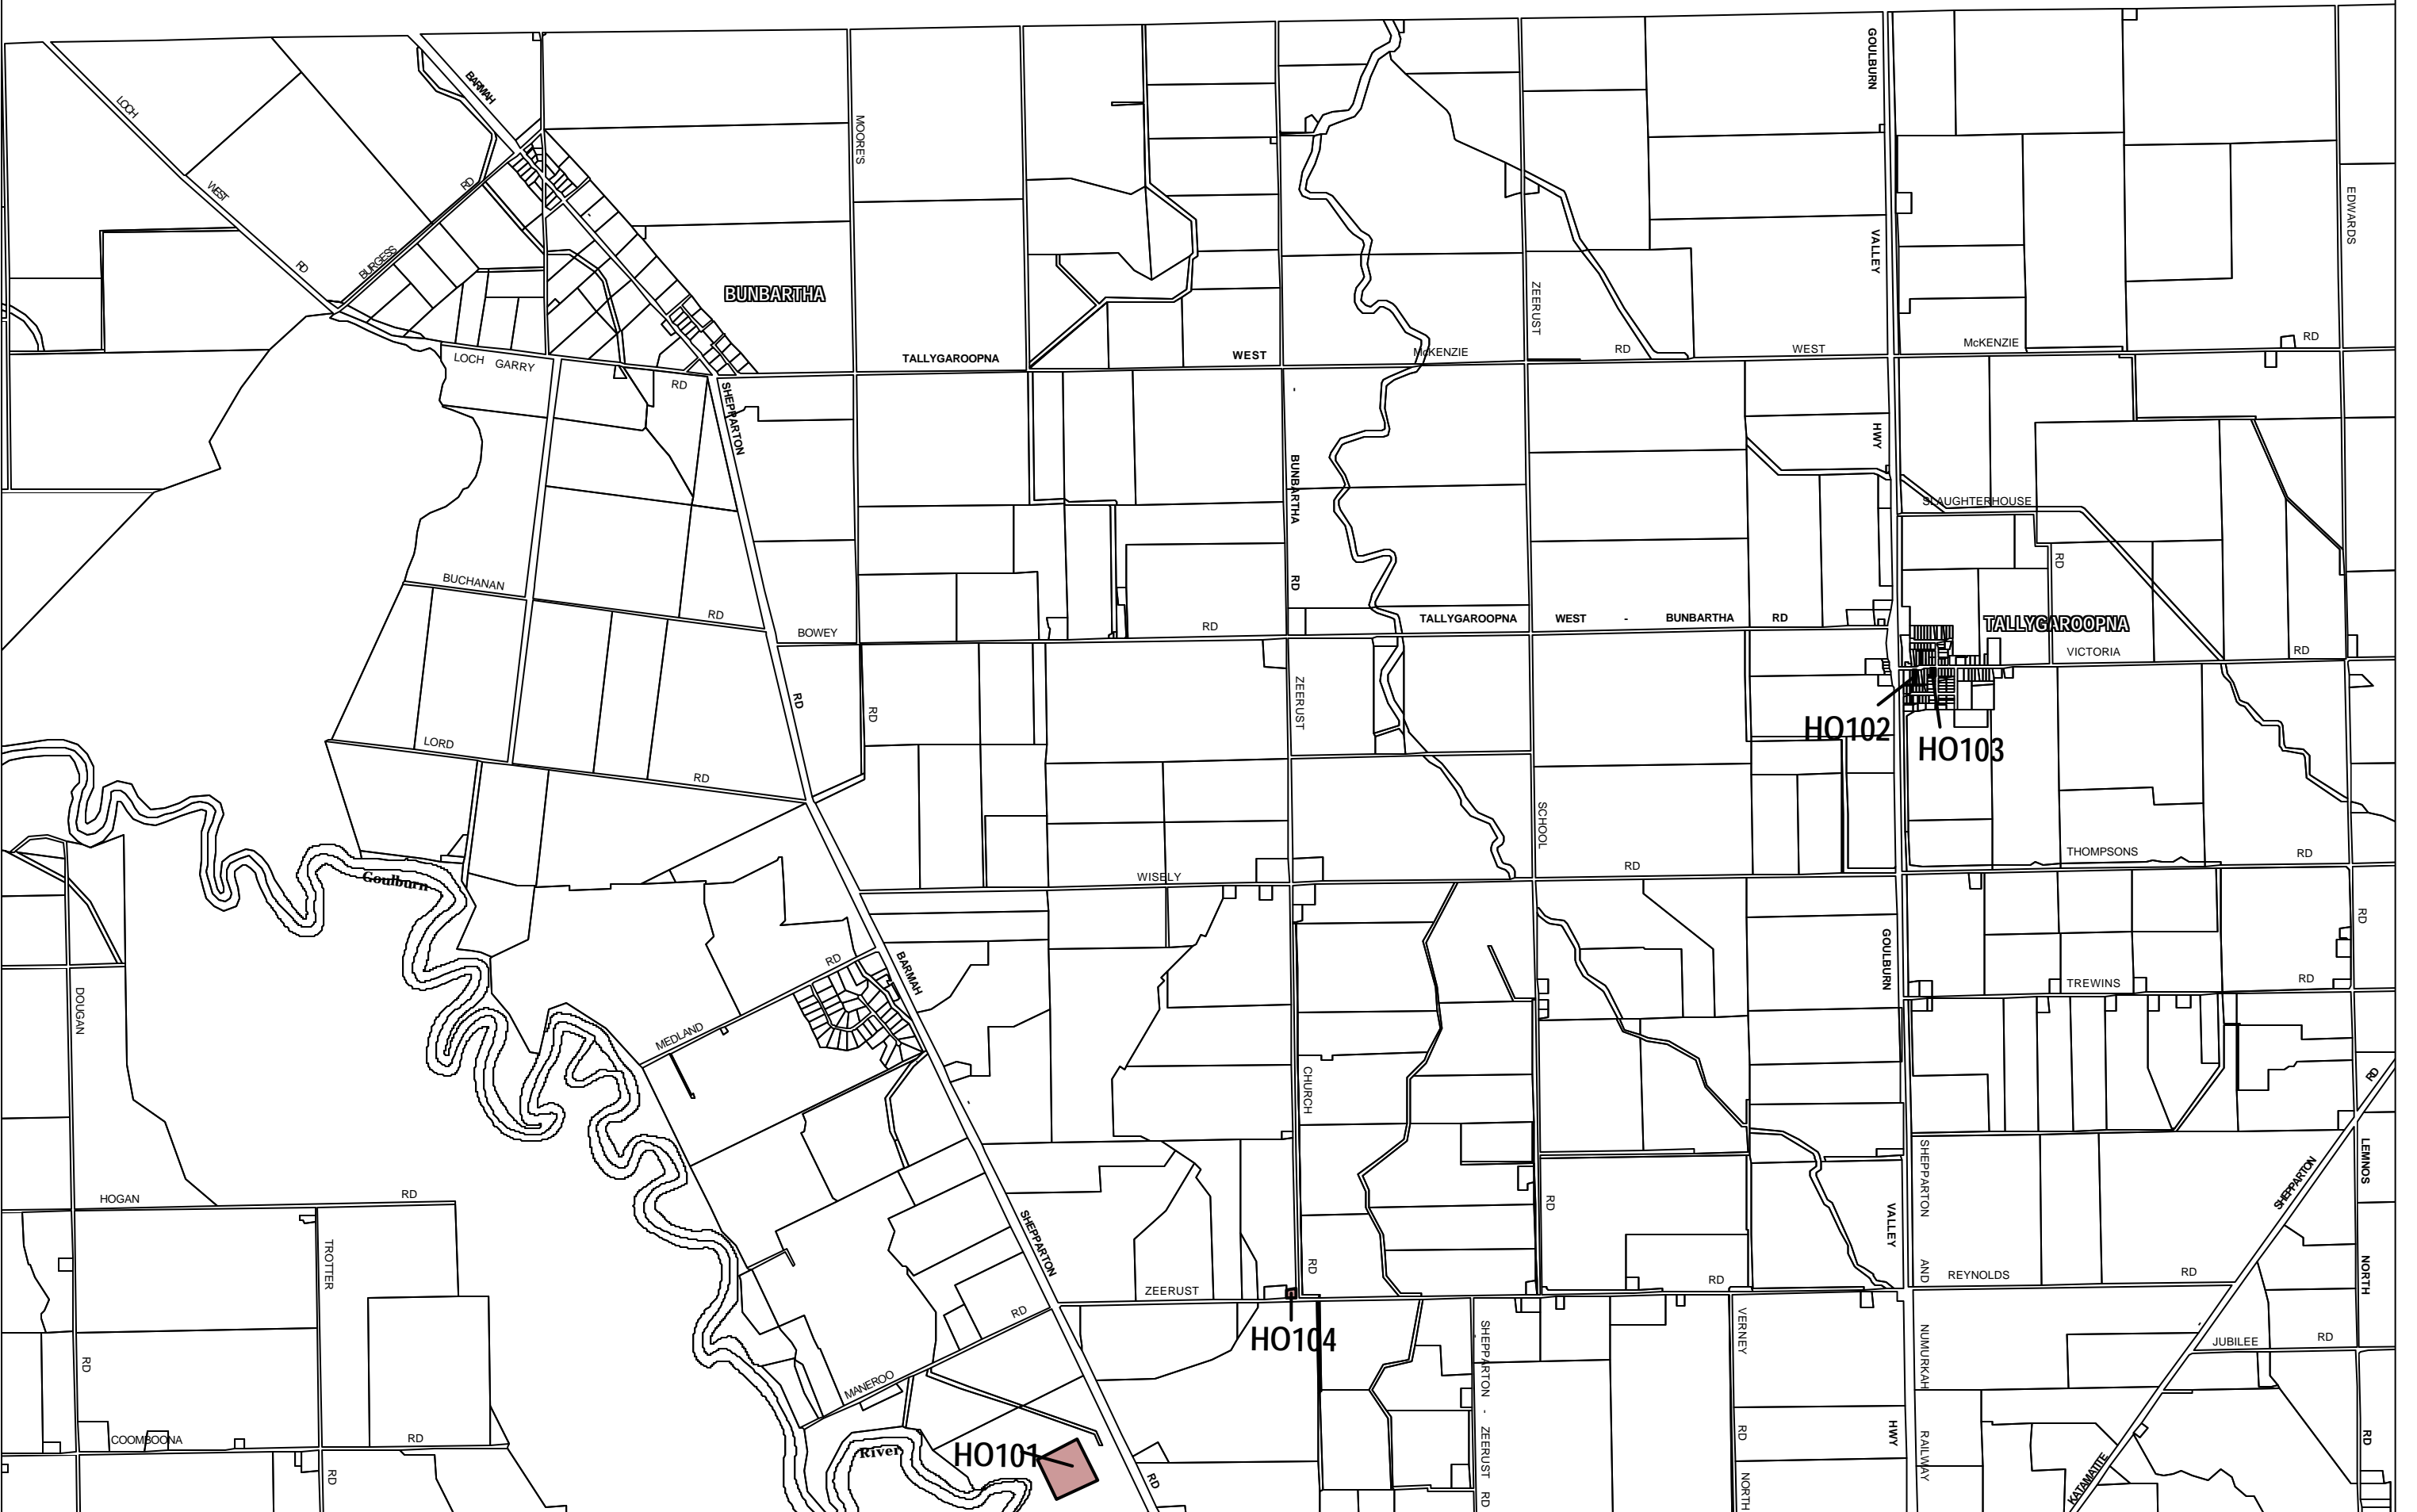

GREATER SHEPPARTON PLANNING SCHEME - LOCAL PROVISION

Overlays

HO Heritage Overlay

AUSTRALIAN MAP GRID ZONE 55

Printed: 3/9/2007

AMENDMENT C50