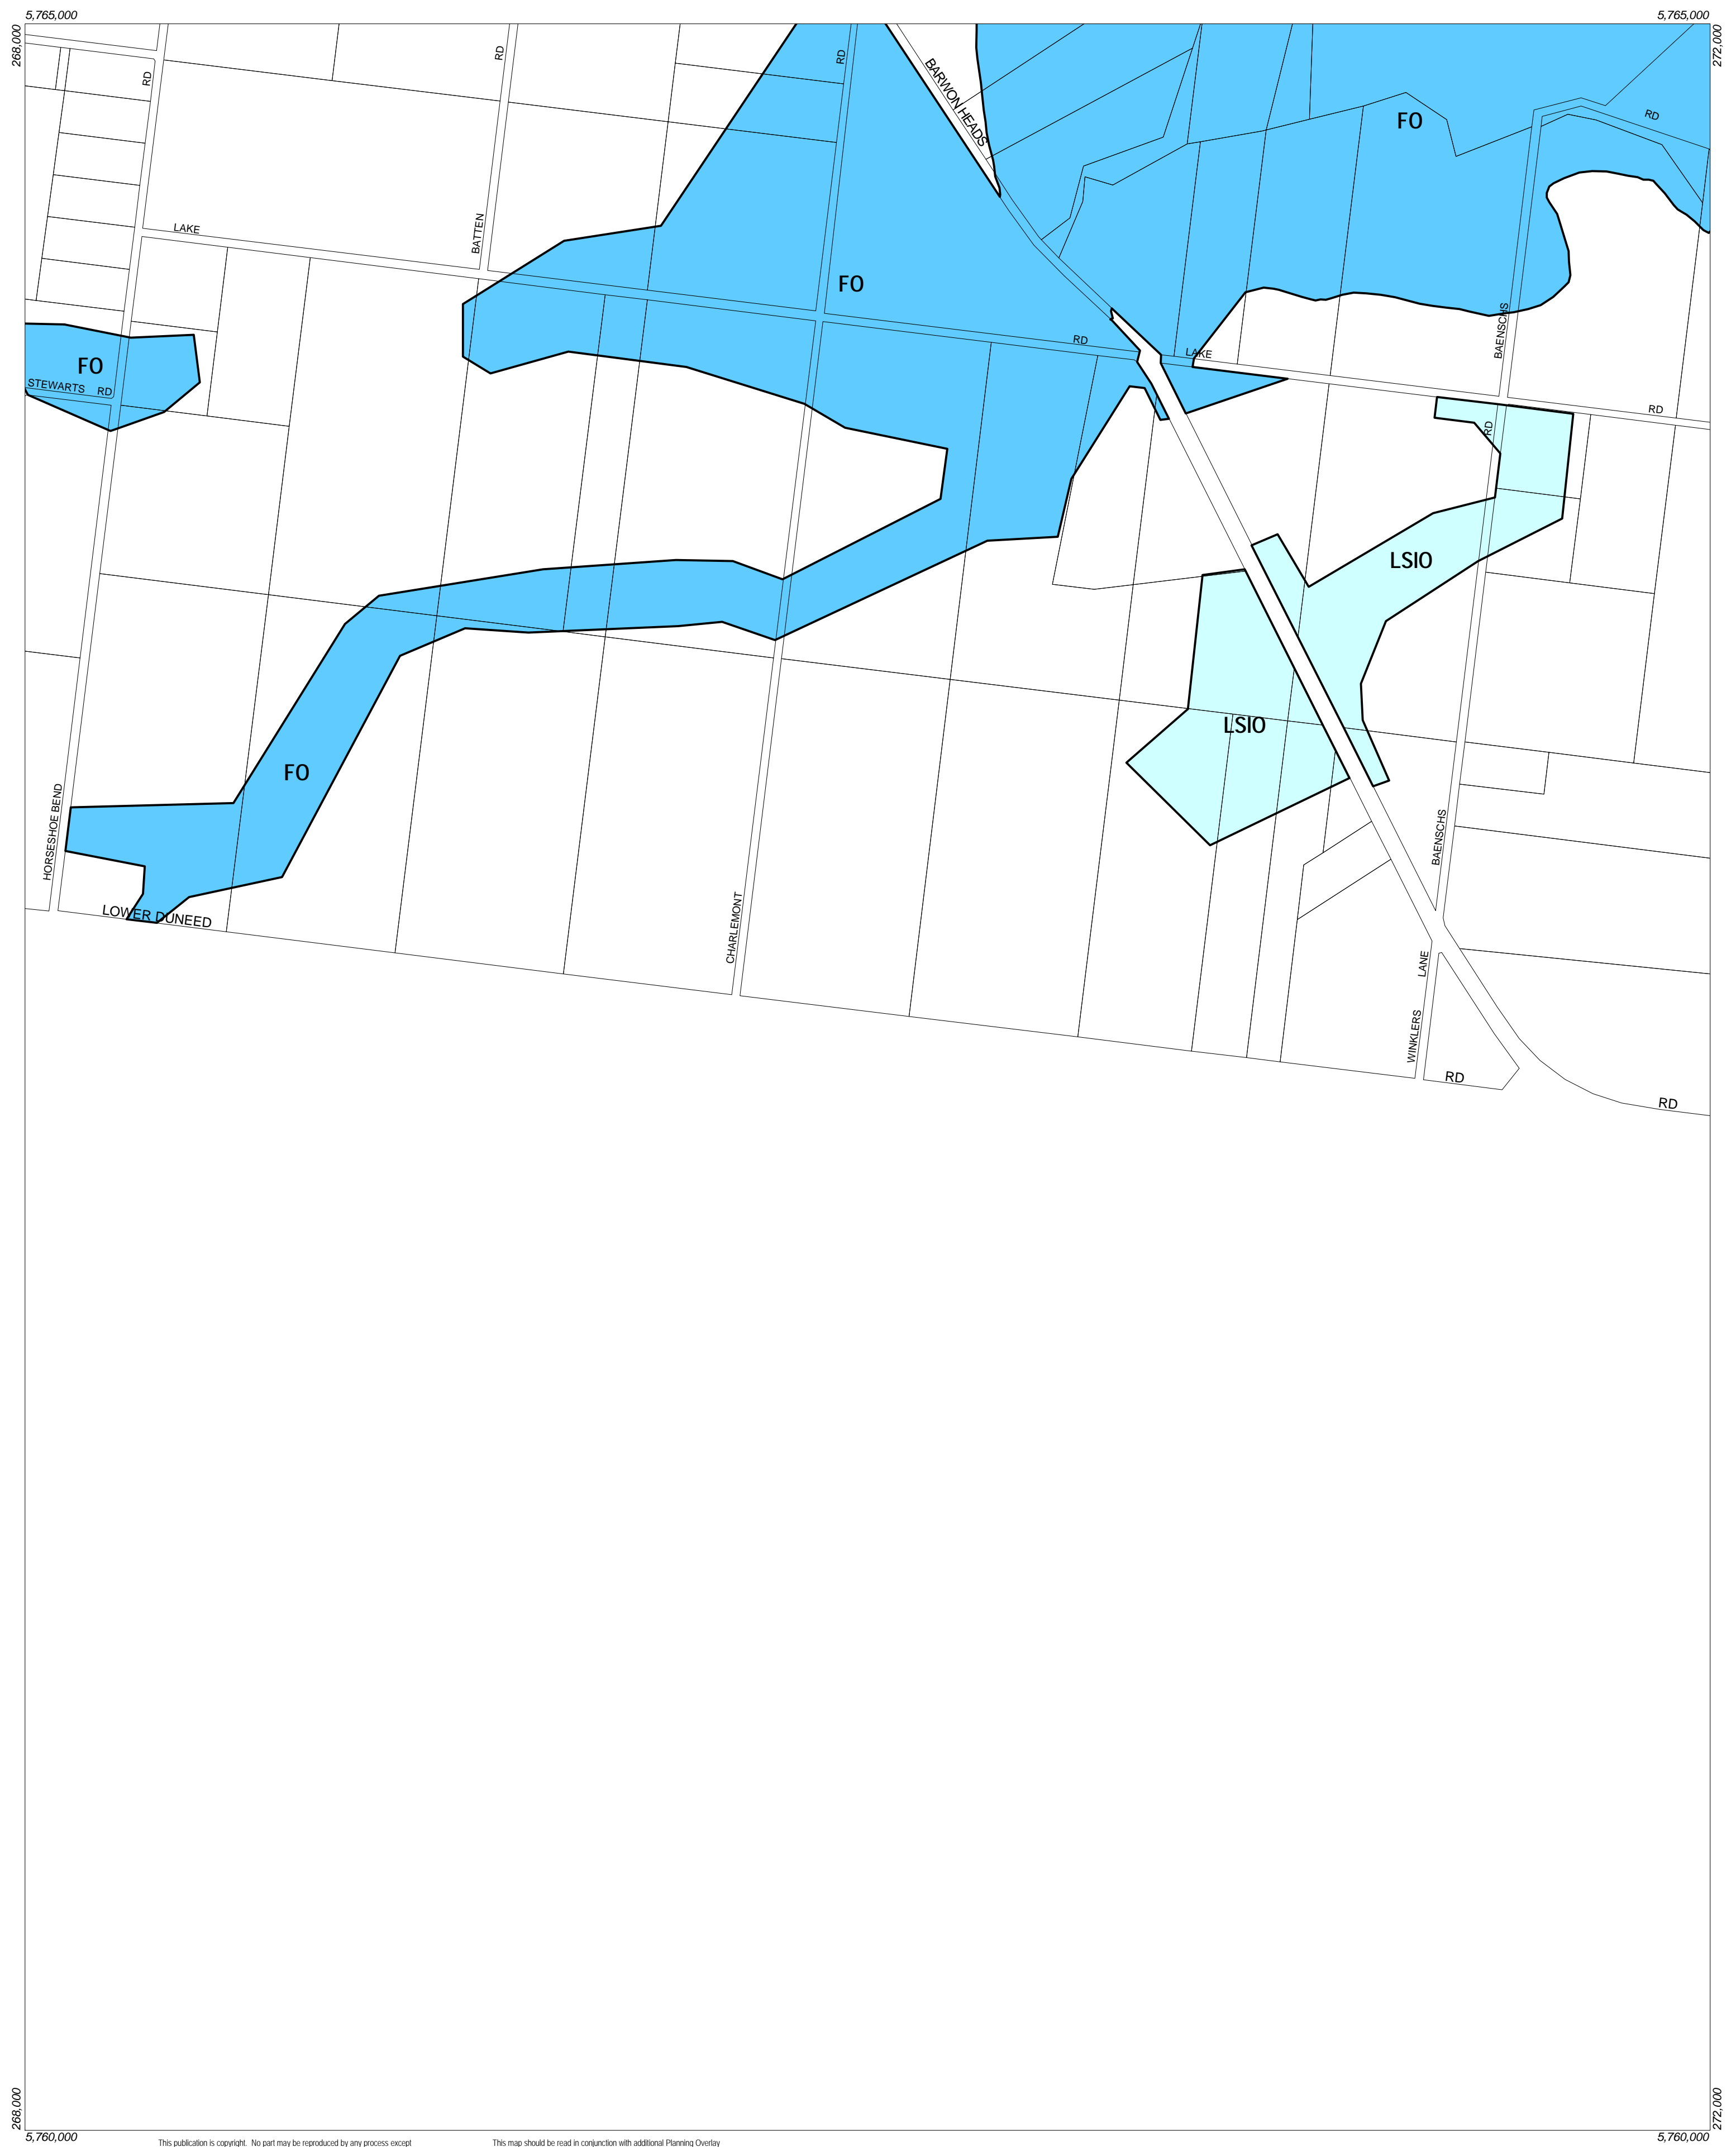

GREATER GEELONG PLANNING SCHEME - LOCAL PROVISION

Overlays

- Floodway Overlay
- Land Subject To Inundation Overlay

AUSTRALIAN MAP GRID ZONE 55

Amendment C39
Printed: 22/1/2003

INDEX TO ADJOINING METRIC SERIES MAP

1	2	3	4
5	6	7	8
9	10	11	12
13	14	15	16
17	18	19	20
21	22	23	24
25	26	27	28
29	30	31	32