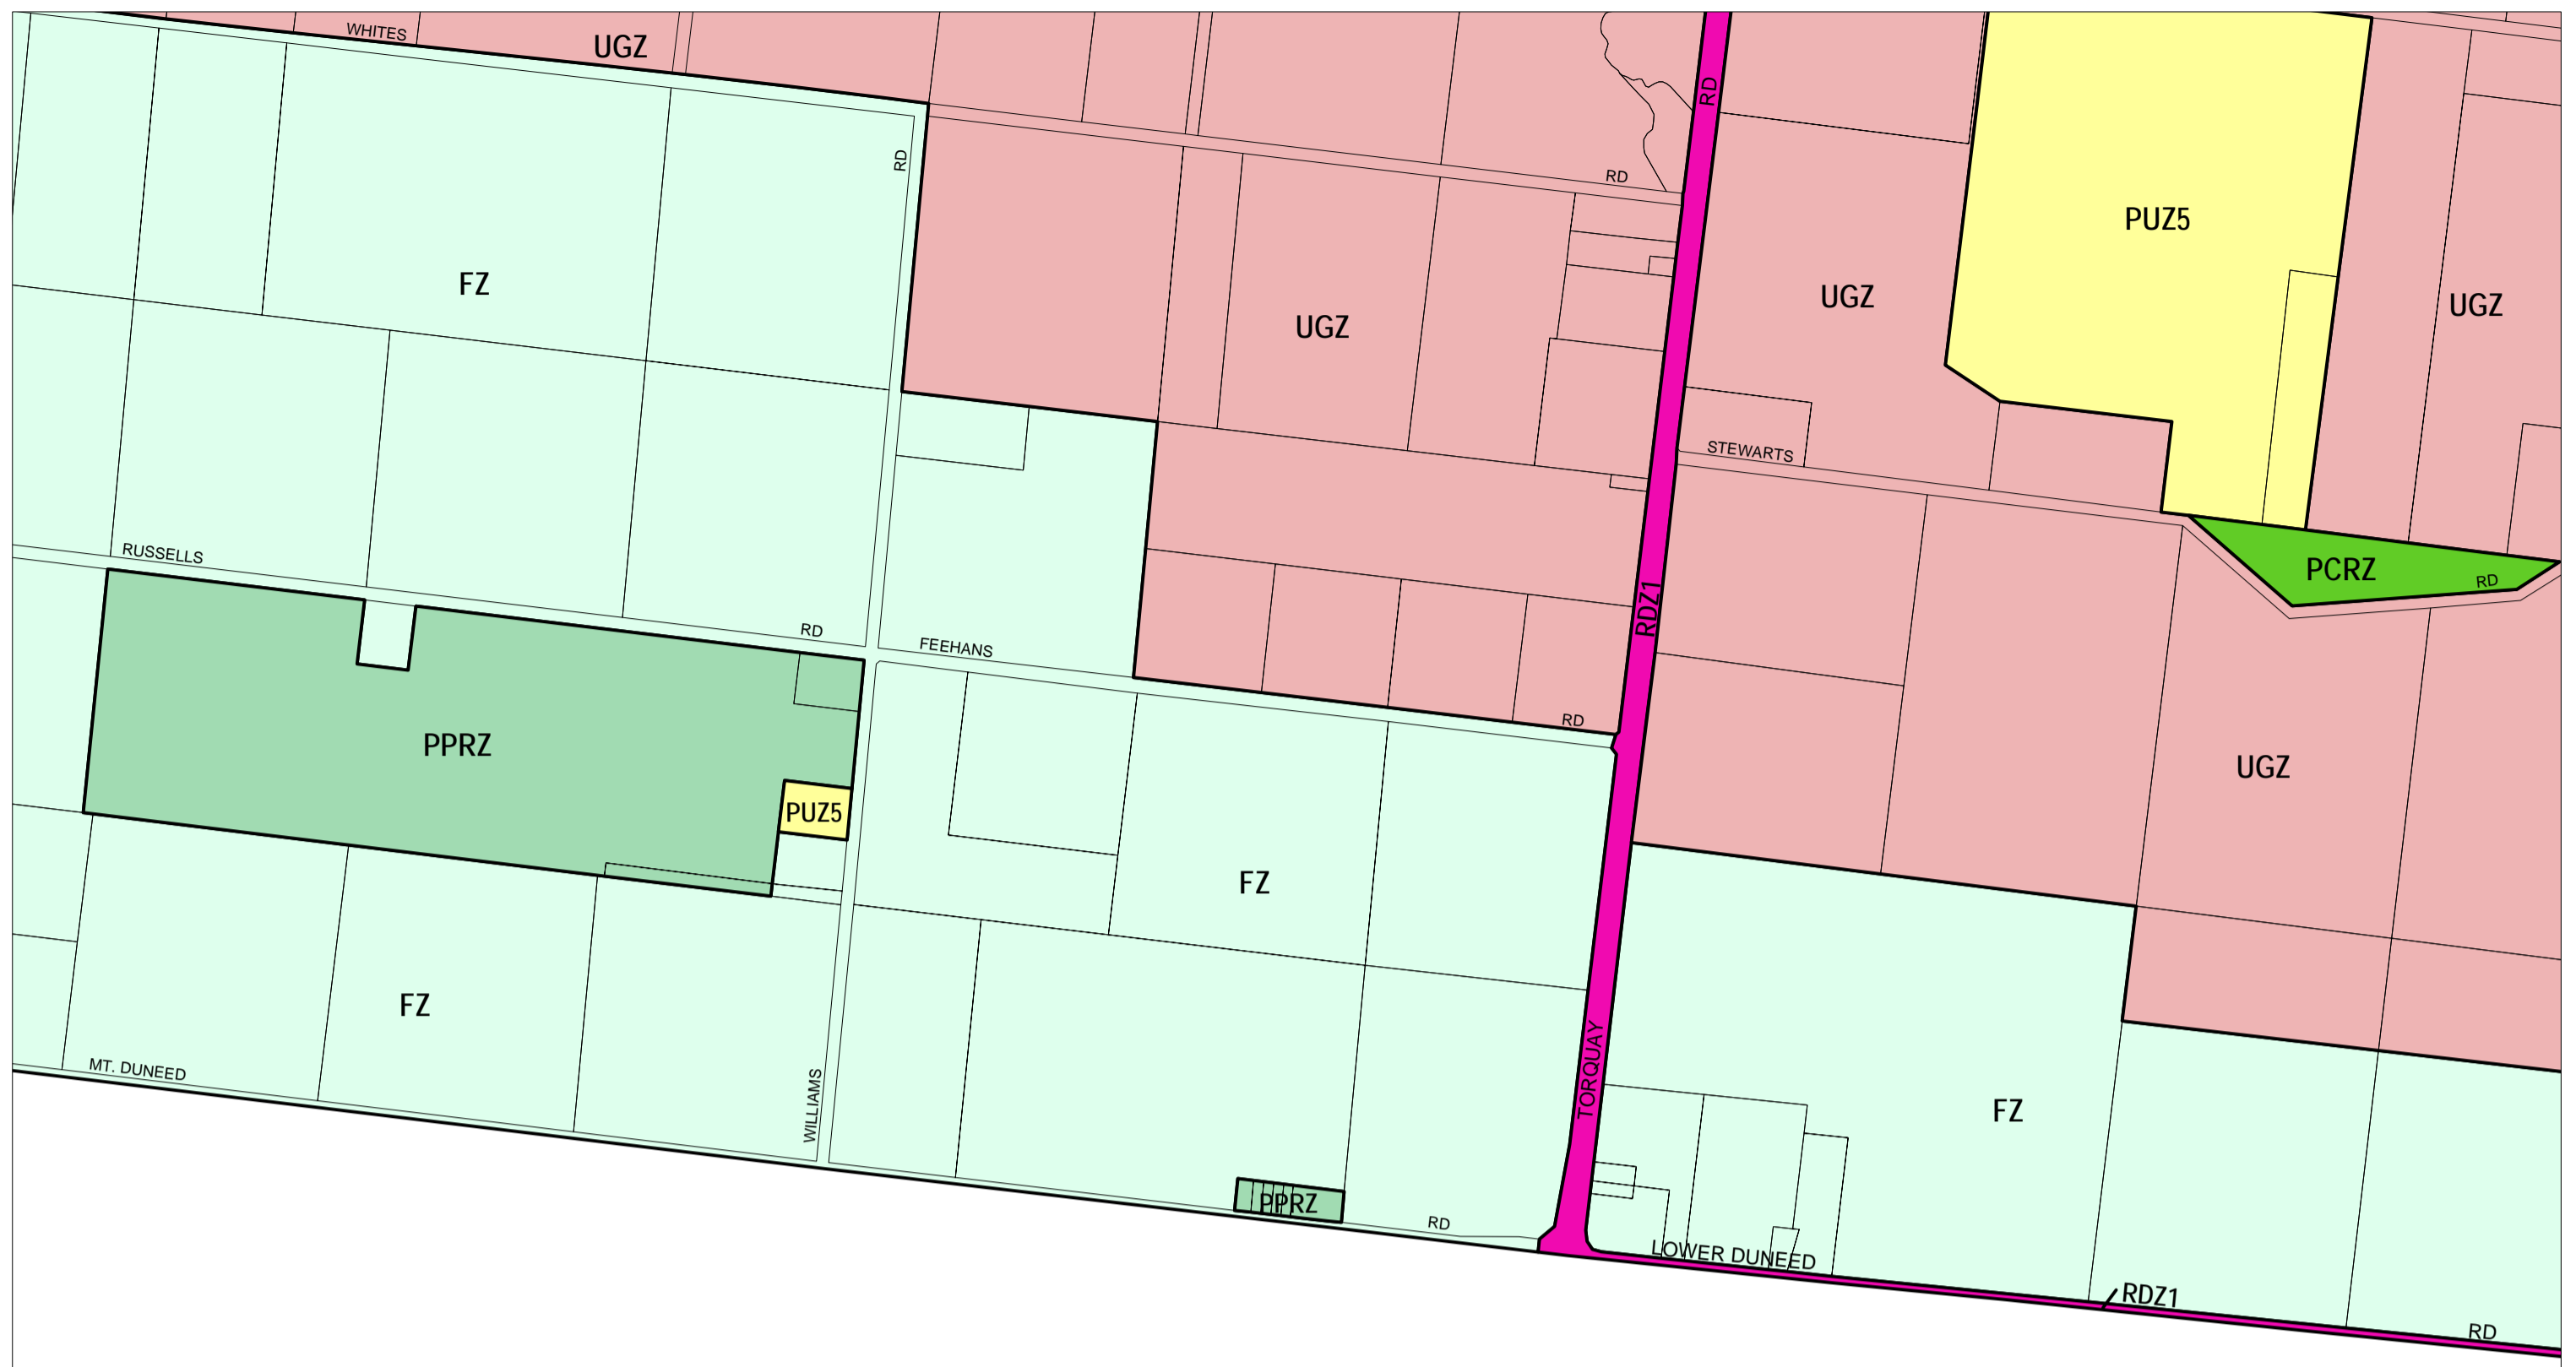

GREATER GEELONG PLANNING SCHEME - LOCAL PROVISION

Public Land	
	Public Conservation And Resource Zone
	Public Park And Recreation Zone
	Public Use Zone - Cemetery/Crematorium
	Road Zone - Category 1
Residential	
	Urban Growth Zone
Rural	
	Farming Zone

AUSTRALIAN MAP GRID ZONE 55

Printed: 28/11/2008

AMENDMENT C170