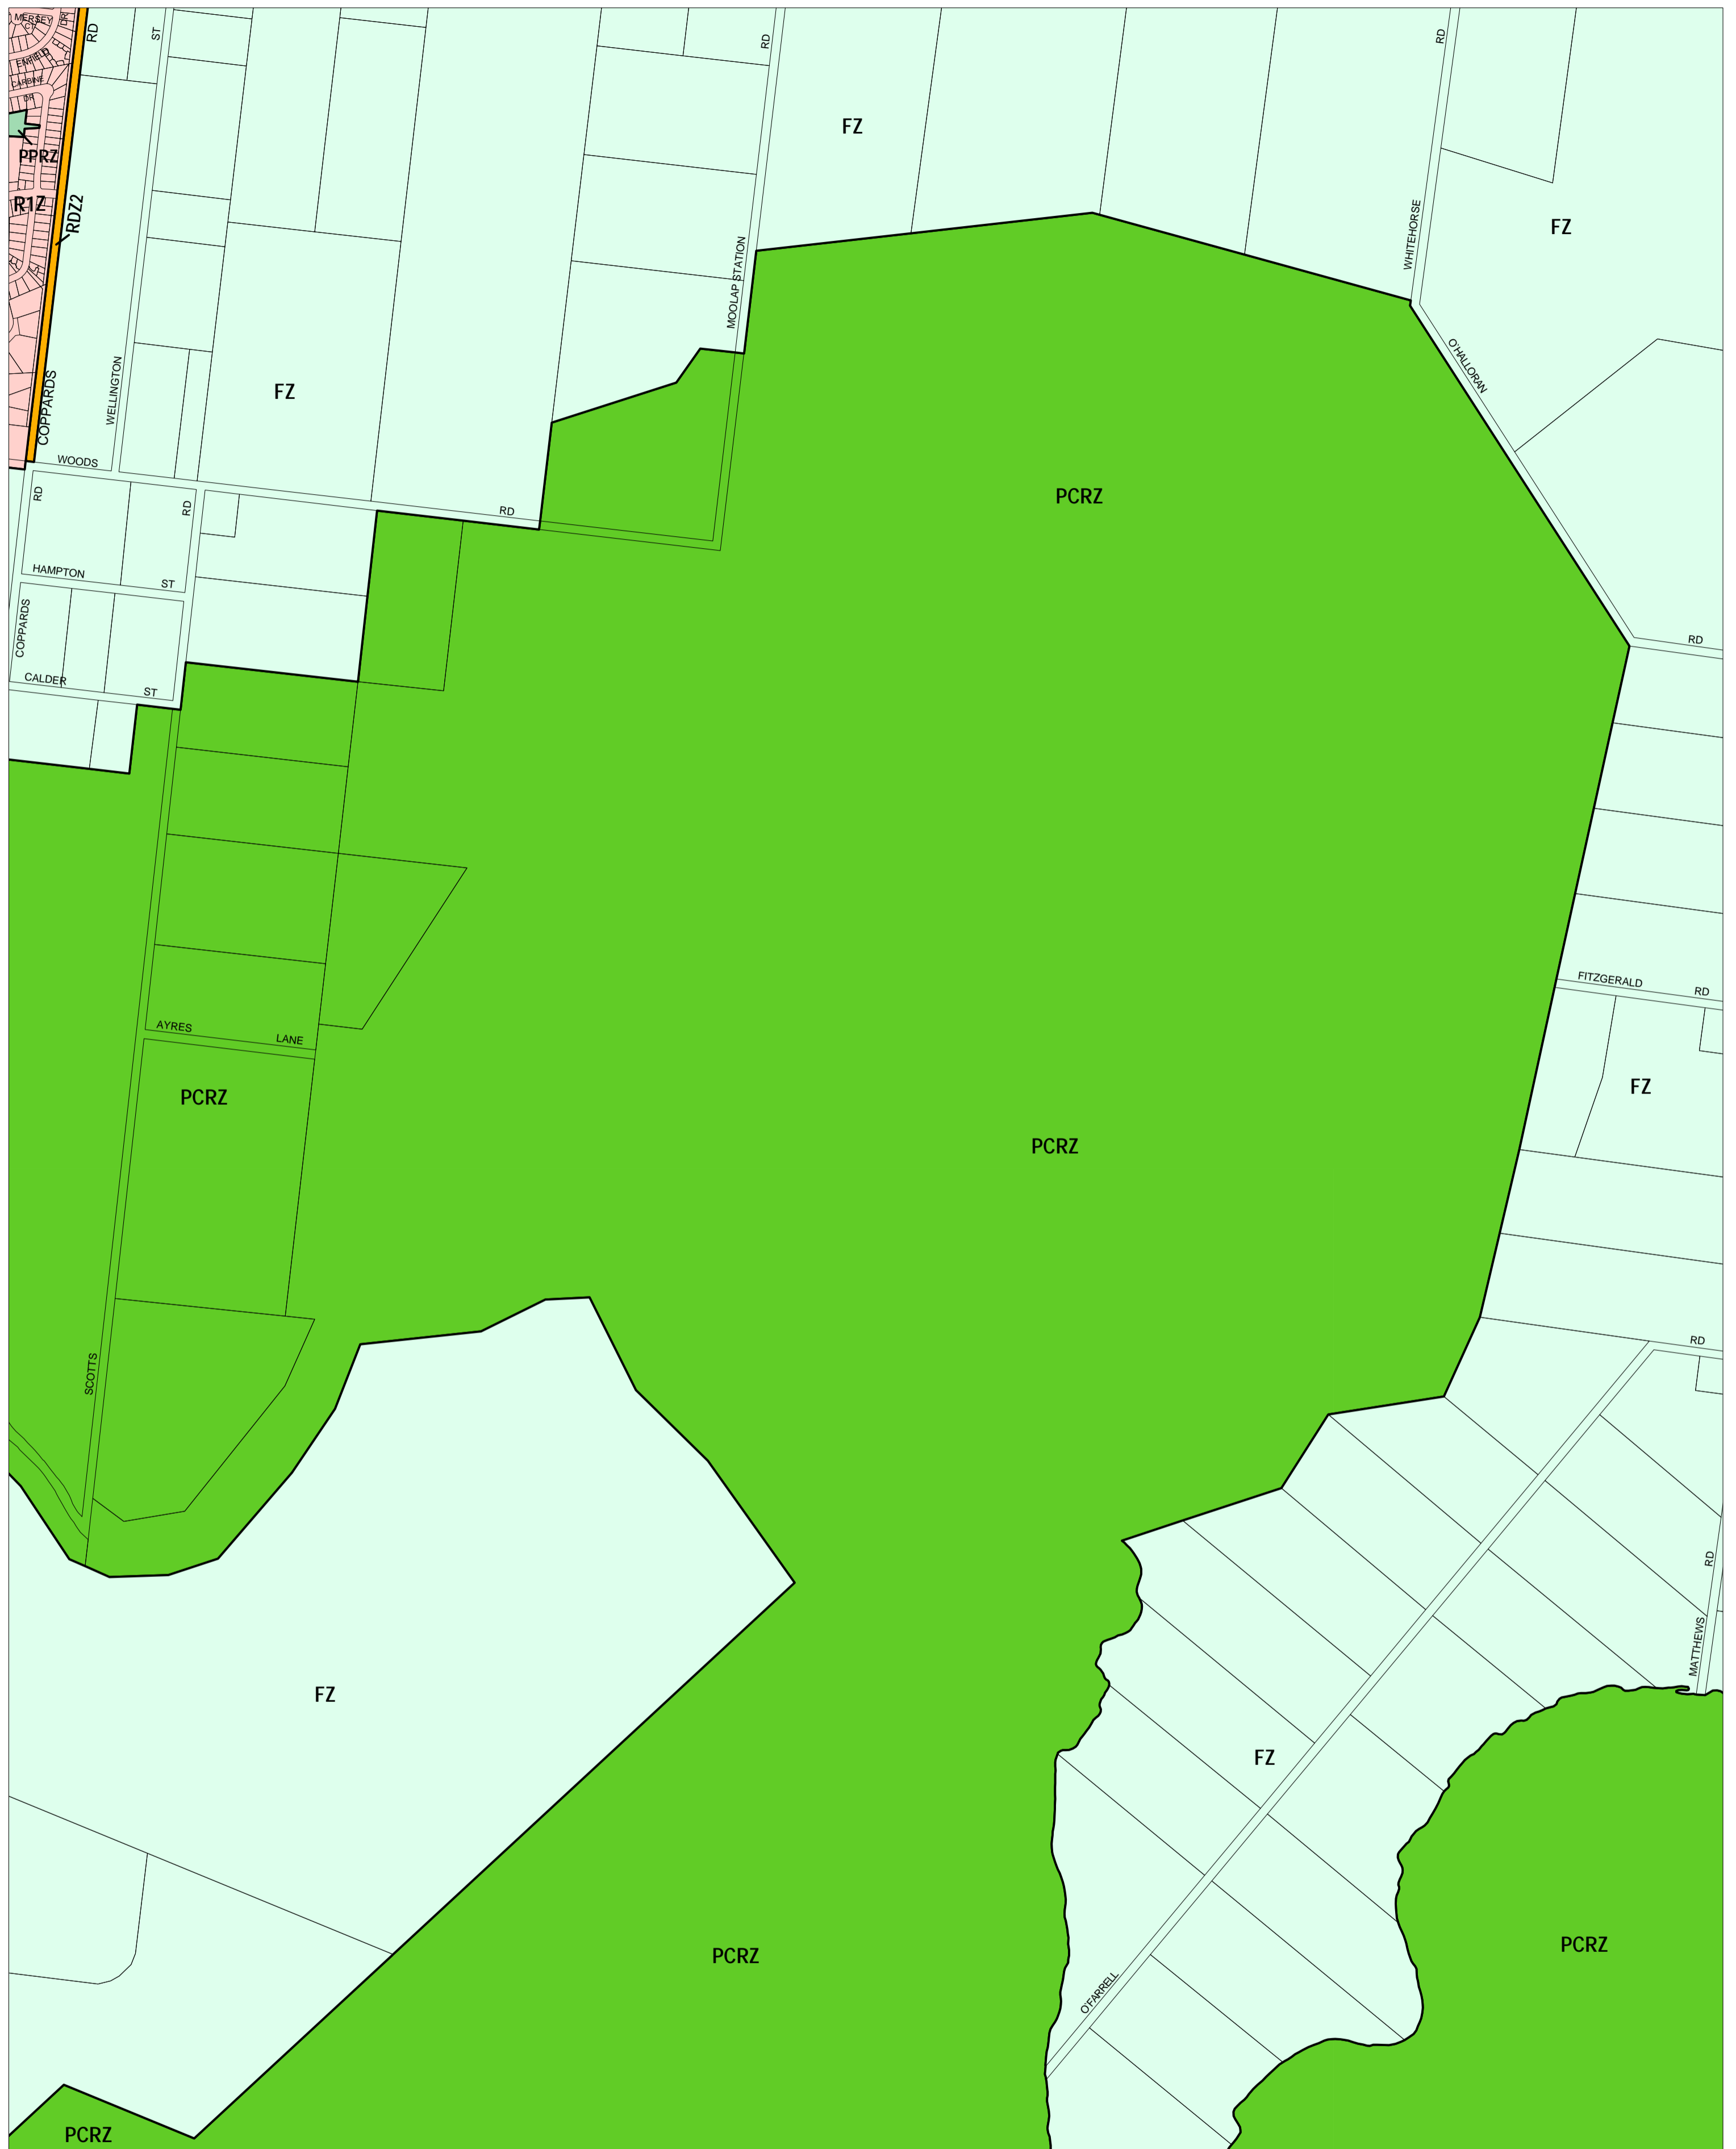

GREATER GEELONG PLANNING SCHEME - LOCAL PROVISION

AUSTRALIAN MAP GRID ZONE 55

Printed: 15/6/2007

AMENDMENT C130