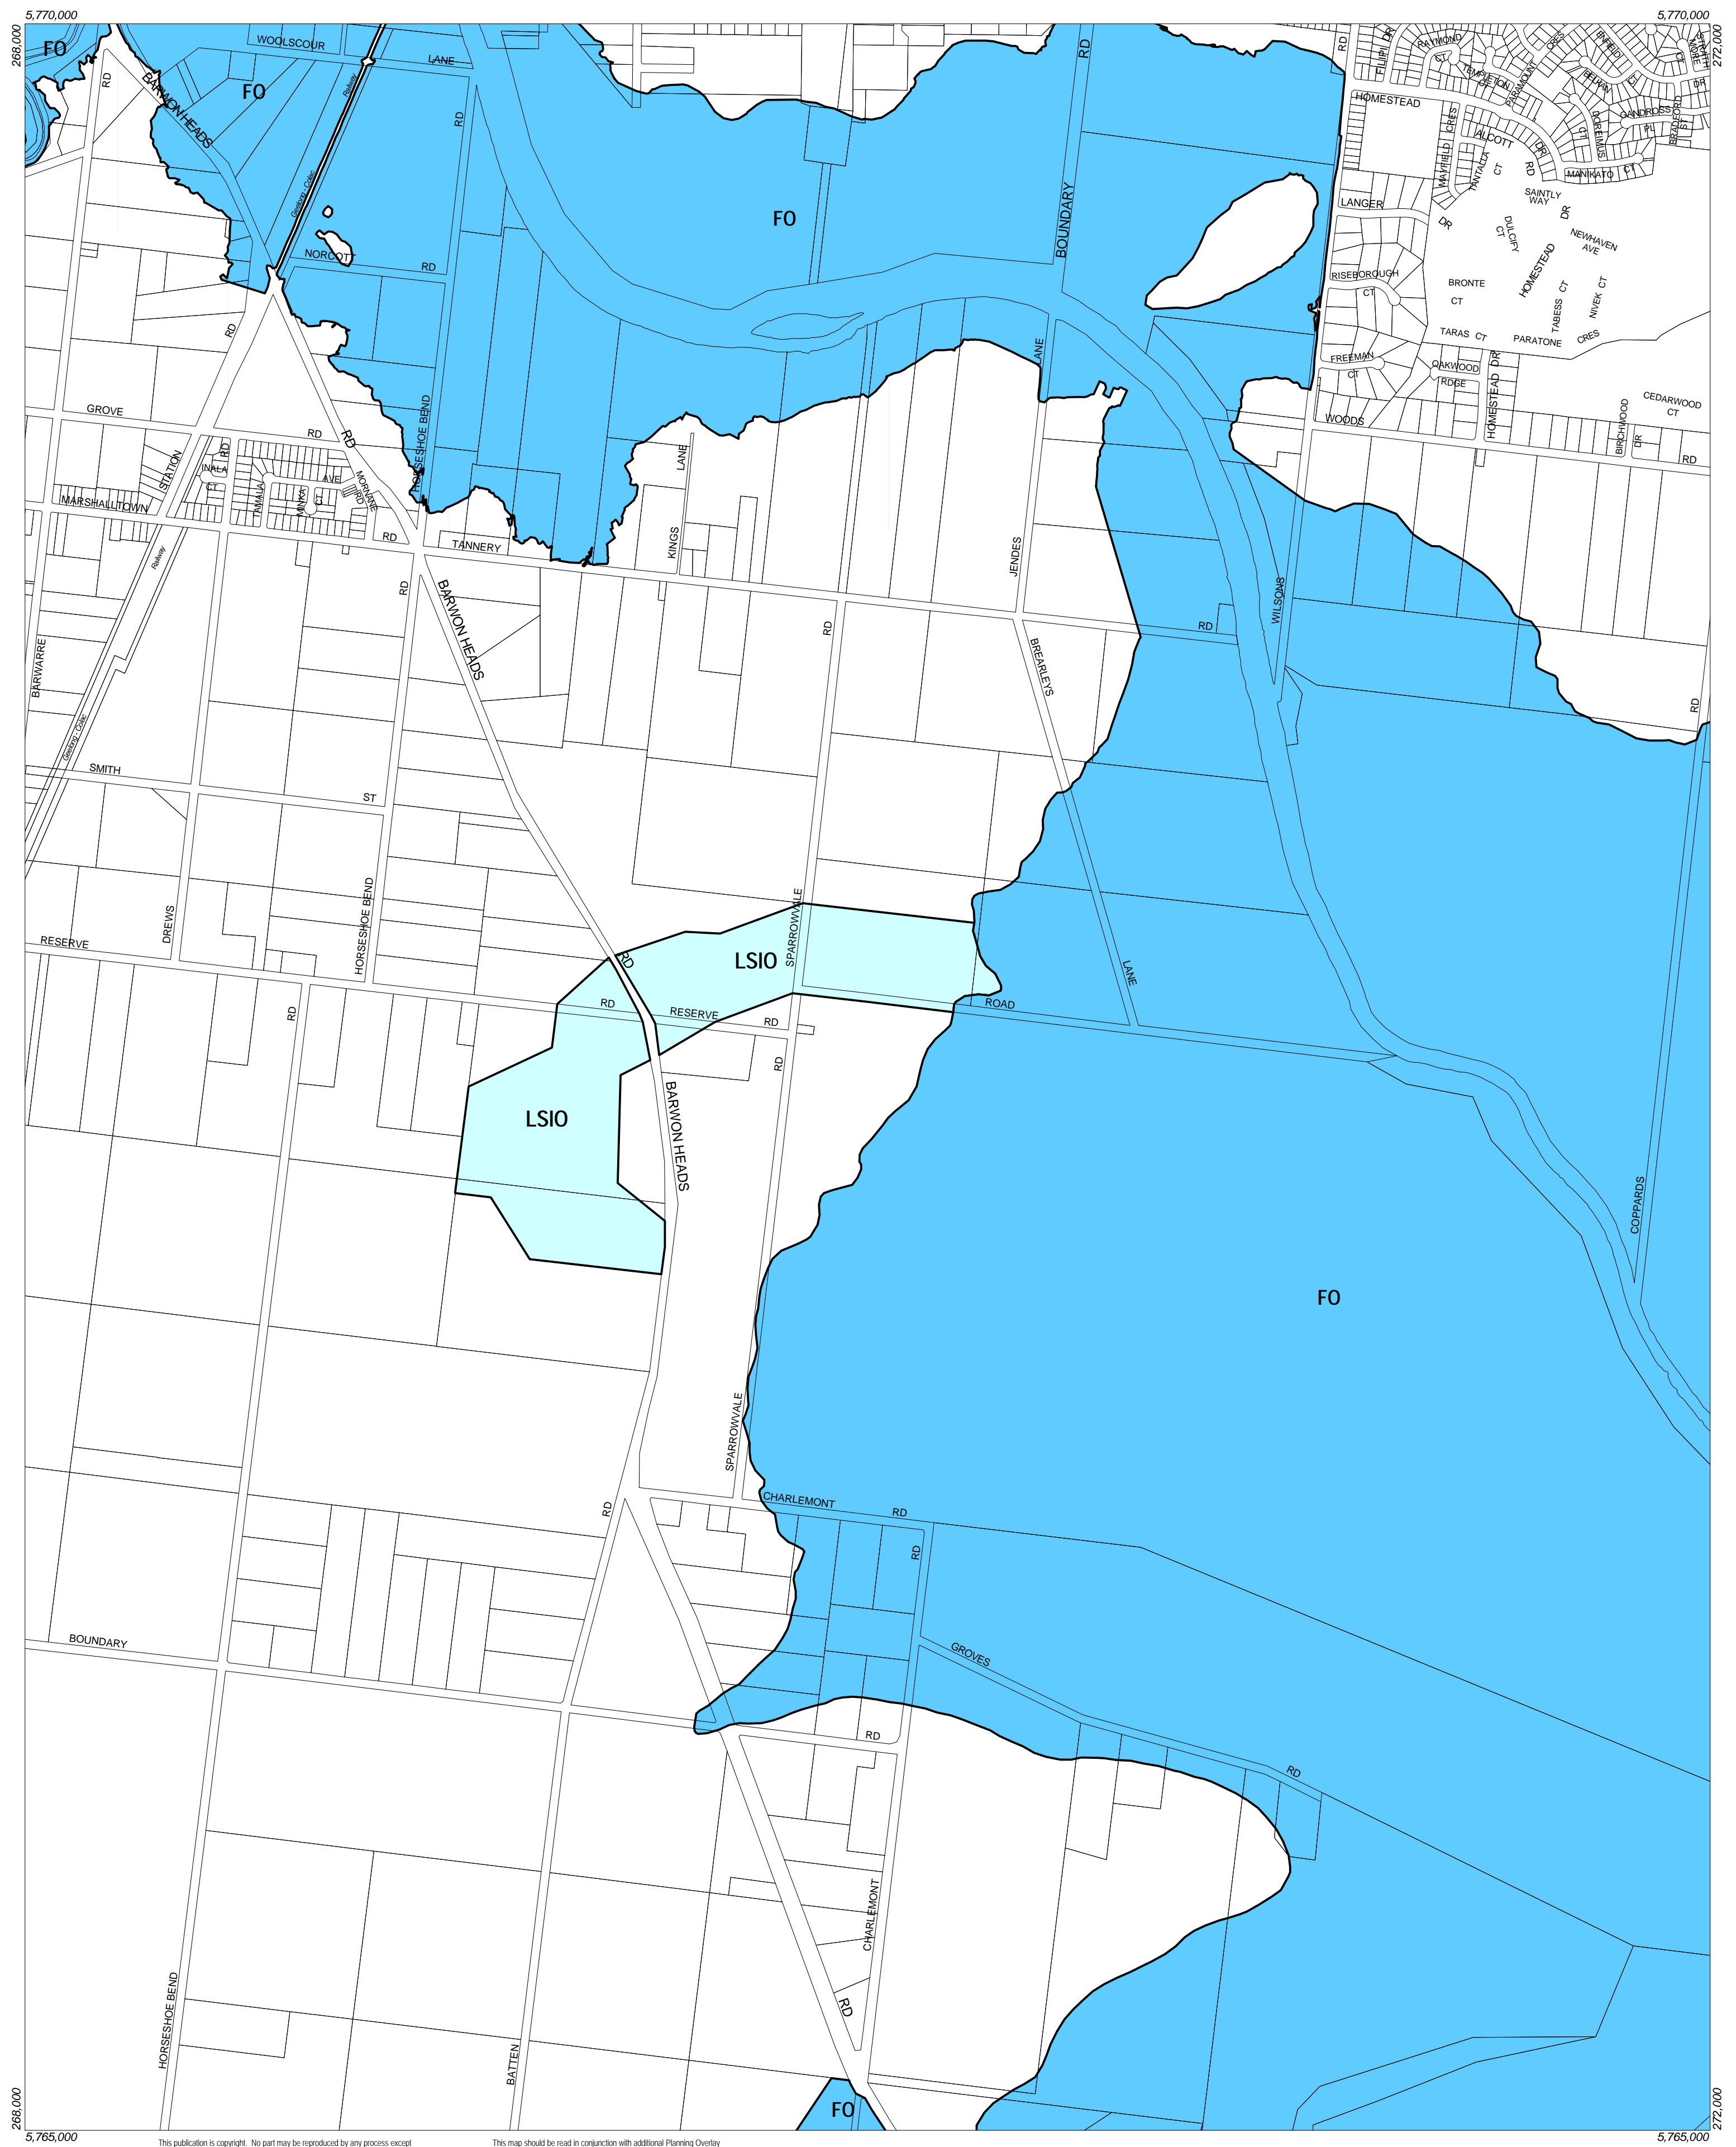

GREATER GEELONG PLANNING SCHEME - LOCAL PROVISION

AUSTRALIAN MAP GRID ZONE 55

Amendment C39
Printed: 22/1/2003