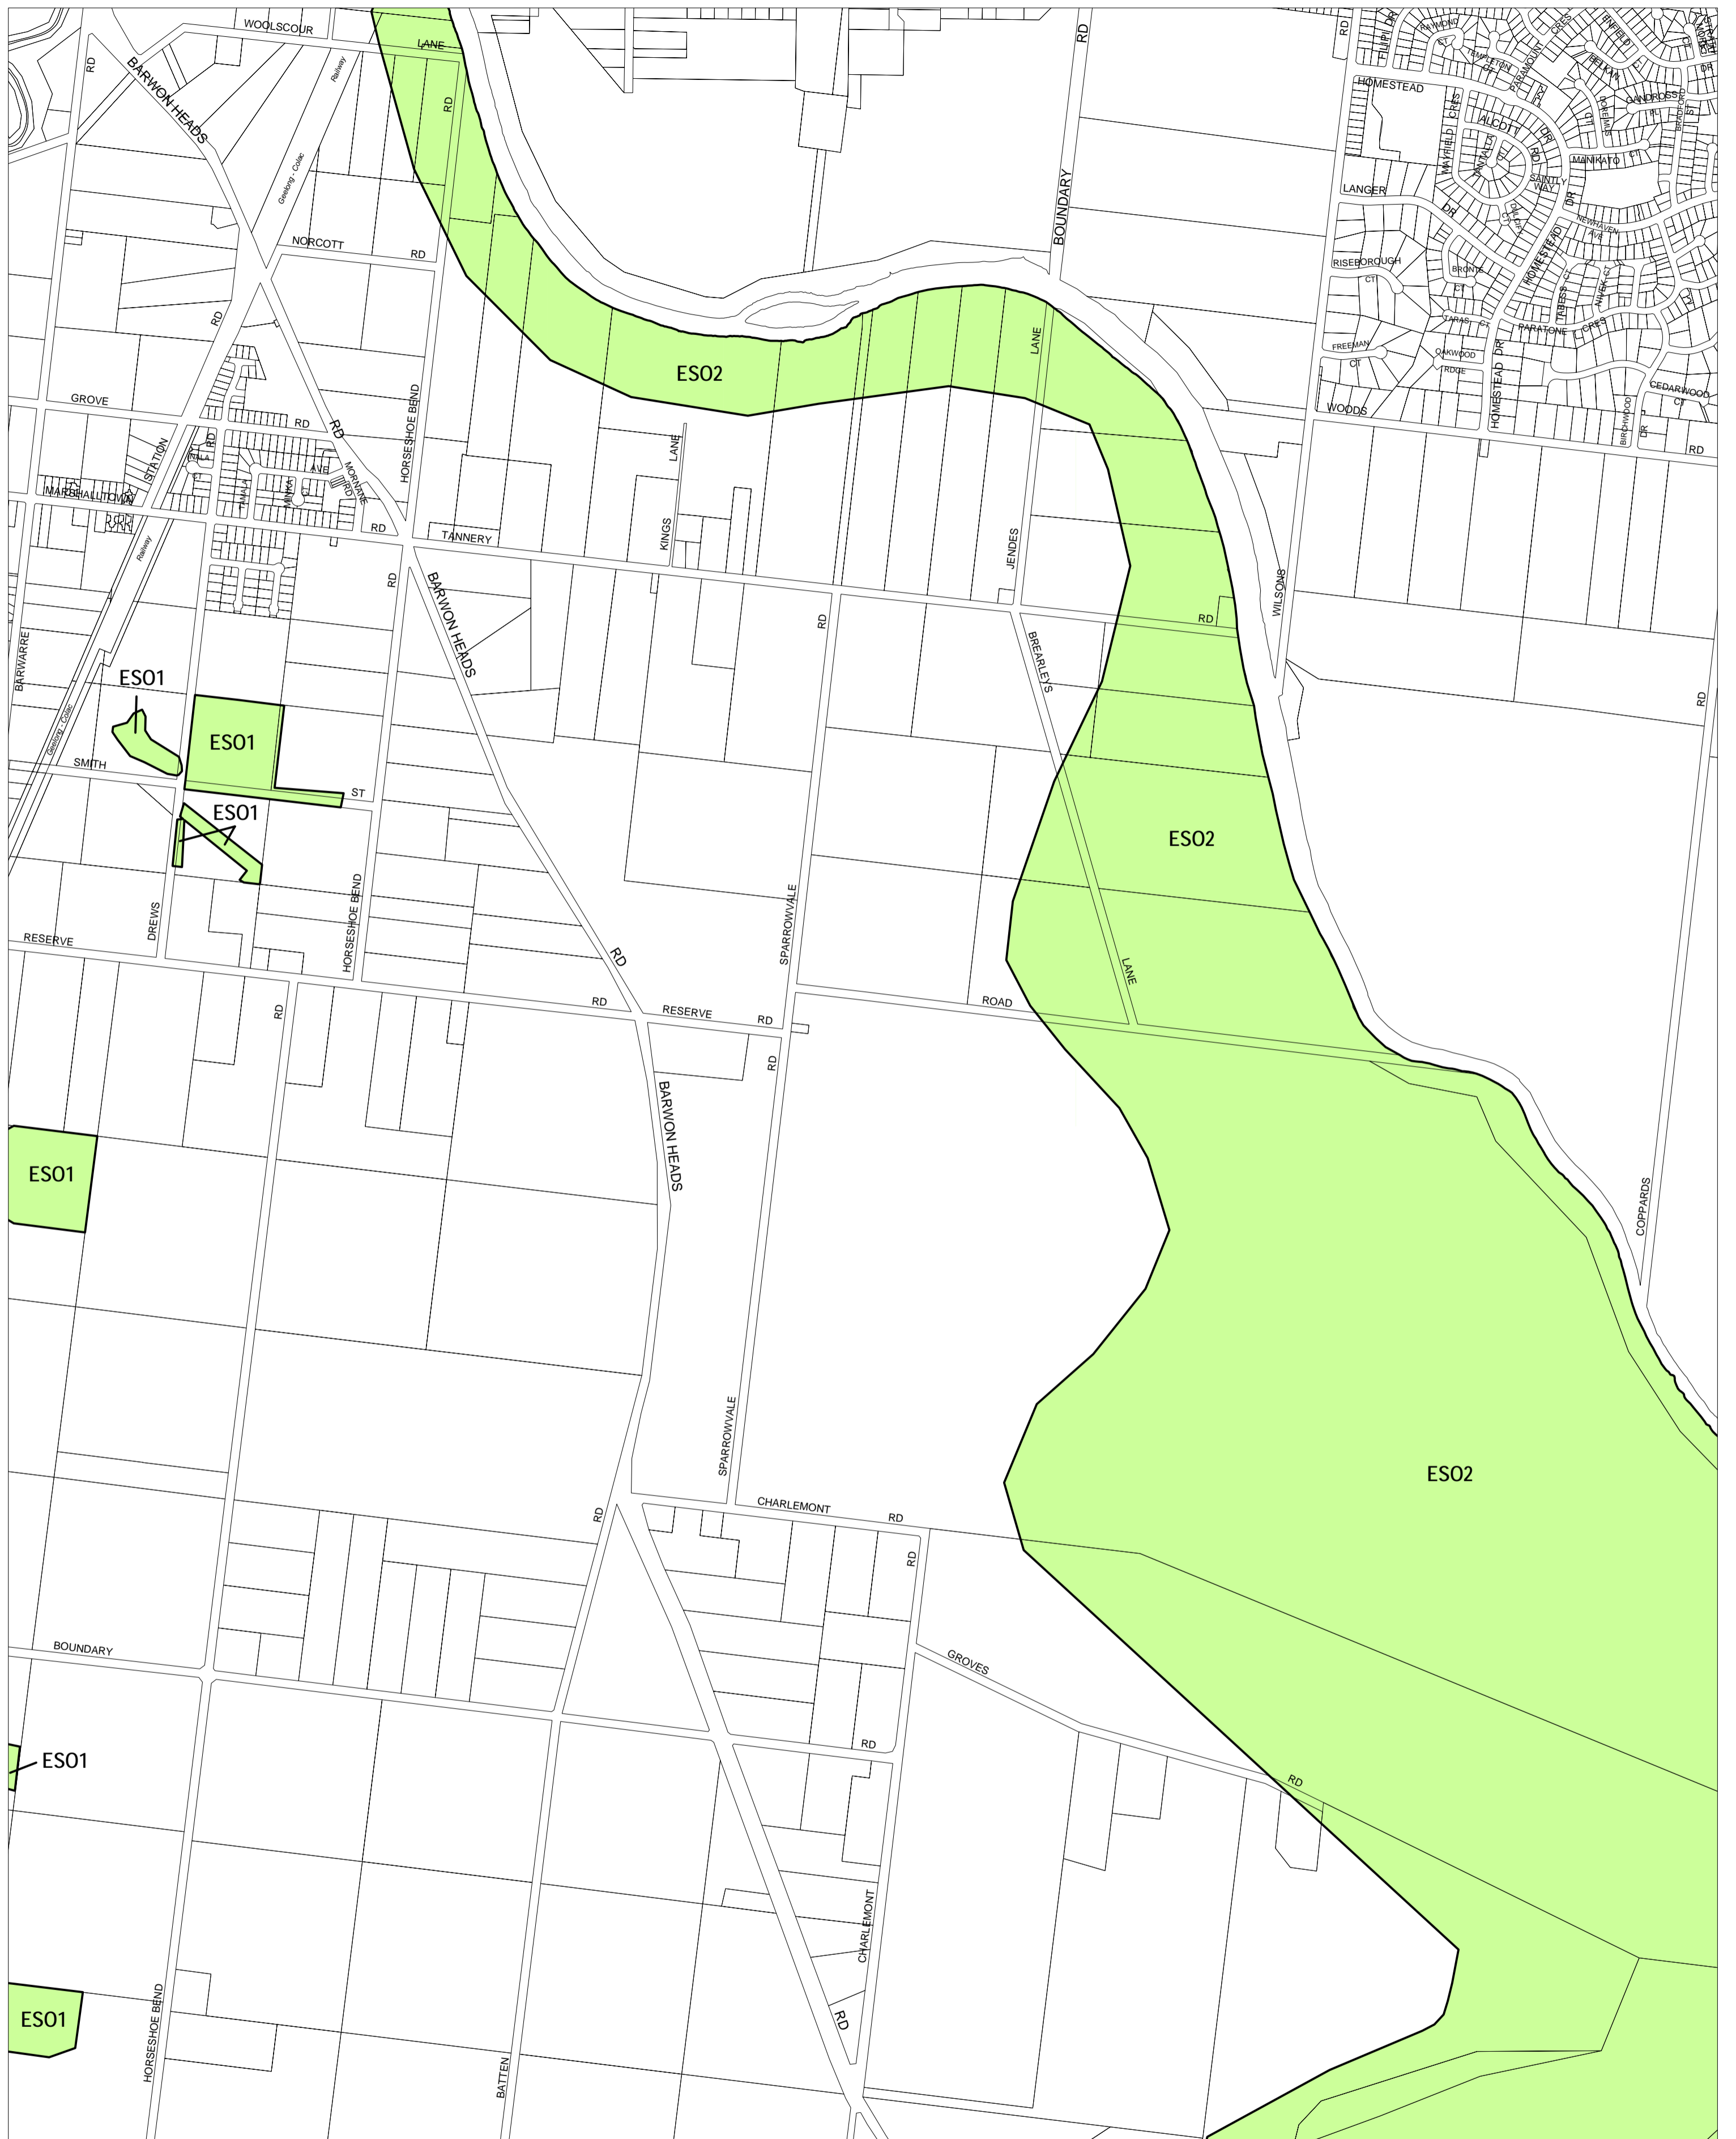

GREATER GEELONG PLANNING SCHEME - LOCAL PROVISION

Overlays

- Environmental Significance Overlay - Schedule 1
- Environmental Significance Overlay - Schedule 2

200 0 200 400 600 800 1000 m
AUSTRALIAN MAP GRID ZONE 55

INDEX TO ADJOINING METRIC SERIES MAP

1	2	3	4
5	6	7	8
9	10	11	12
13	14	15	16
17	18	19	20
21	22	23	24
25	26	27	28
29	30	31	32
33	34	35	36
37	38	39	40

Printed: 28/11/2008

AMENDMENT C138