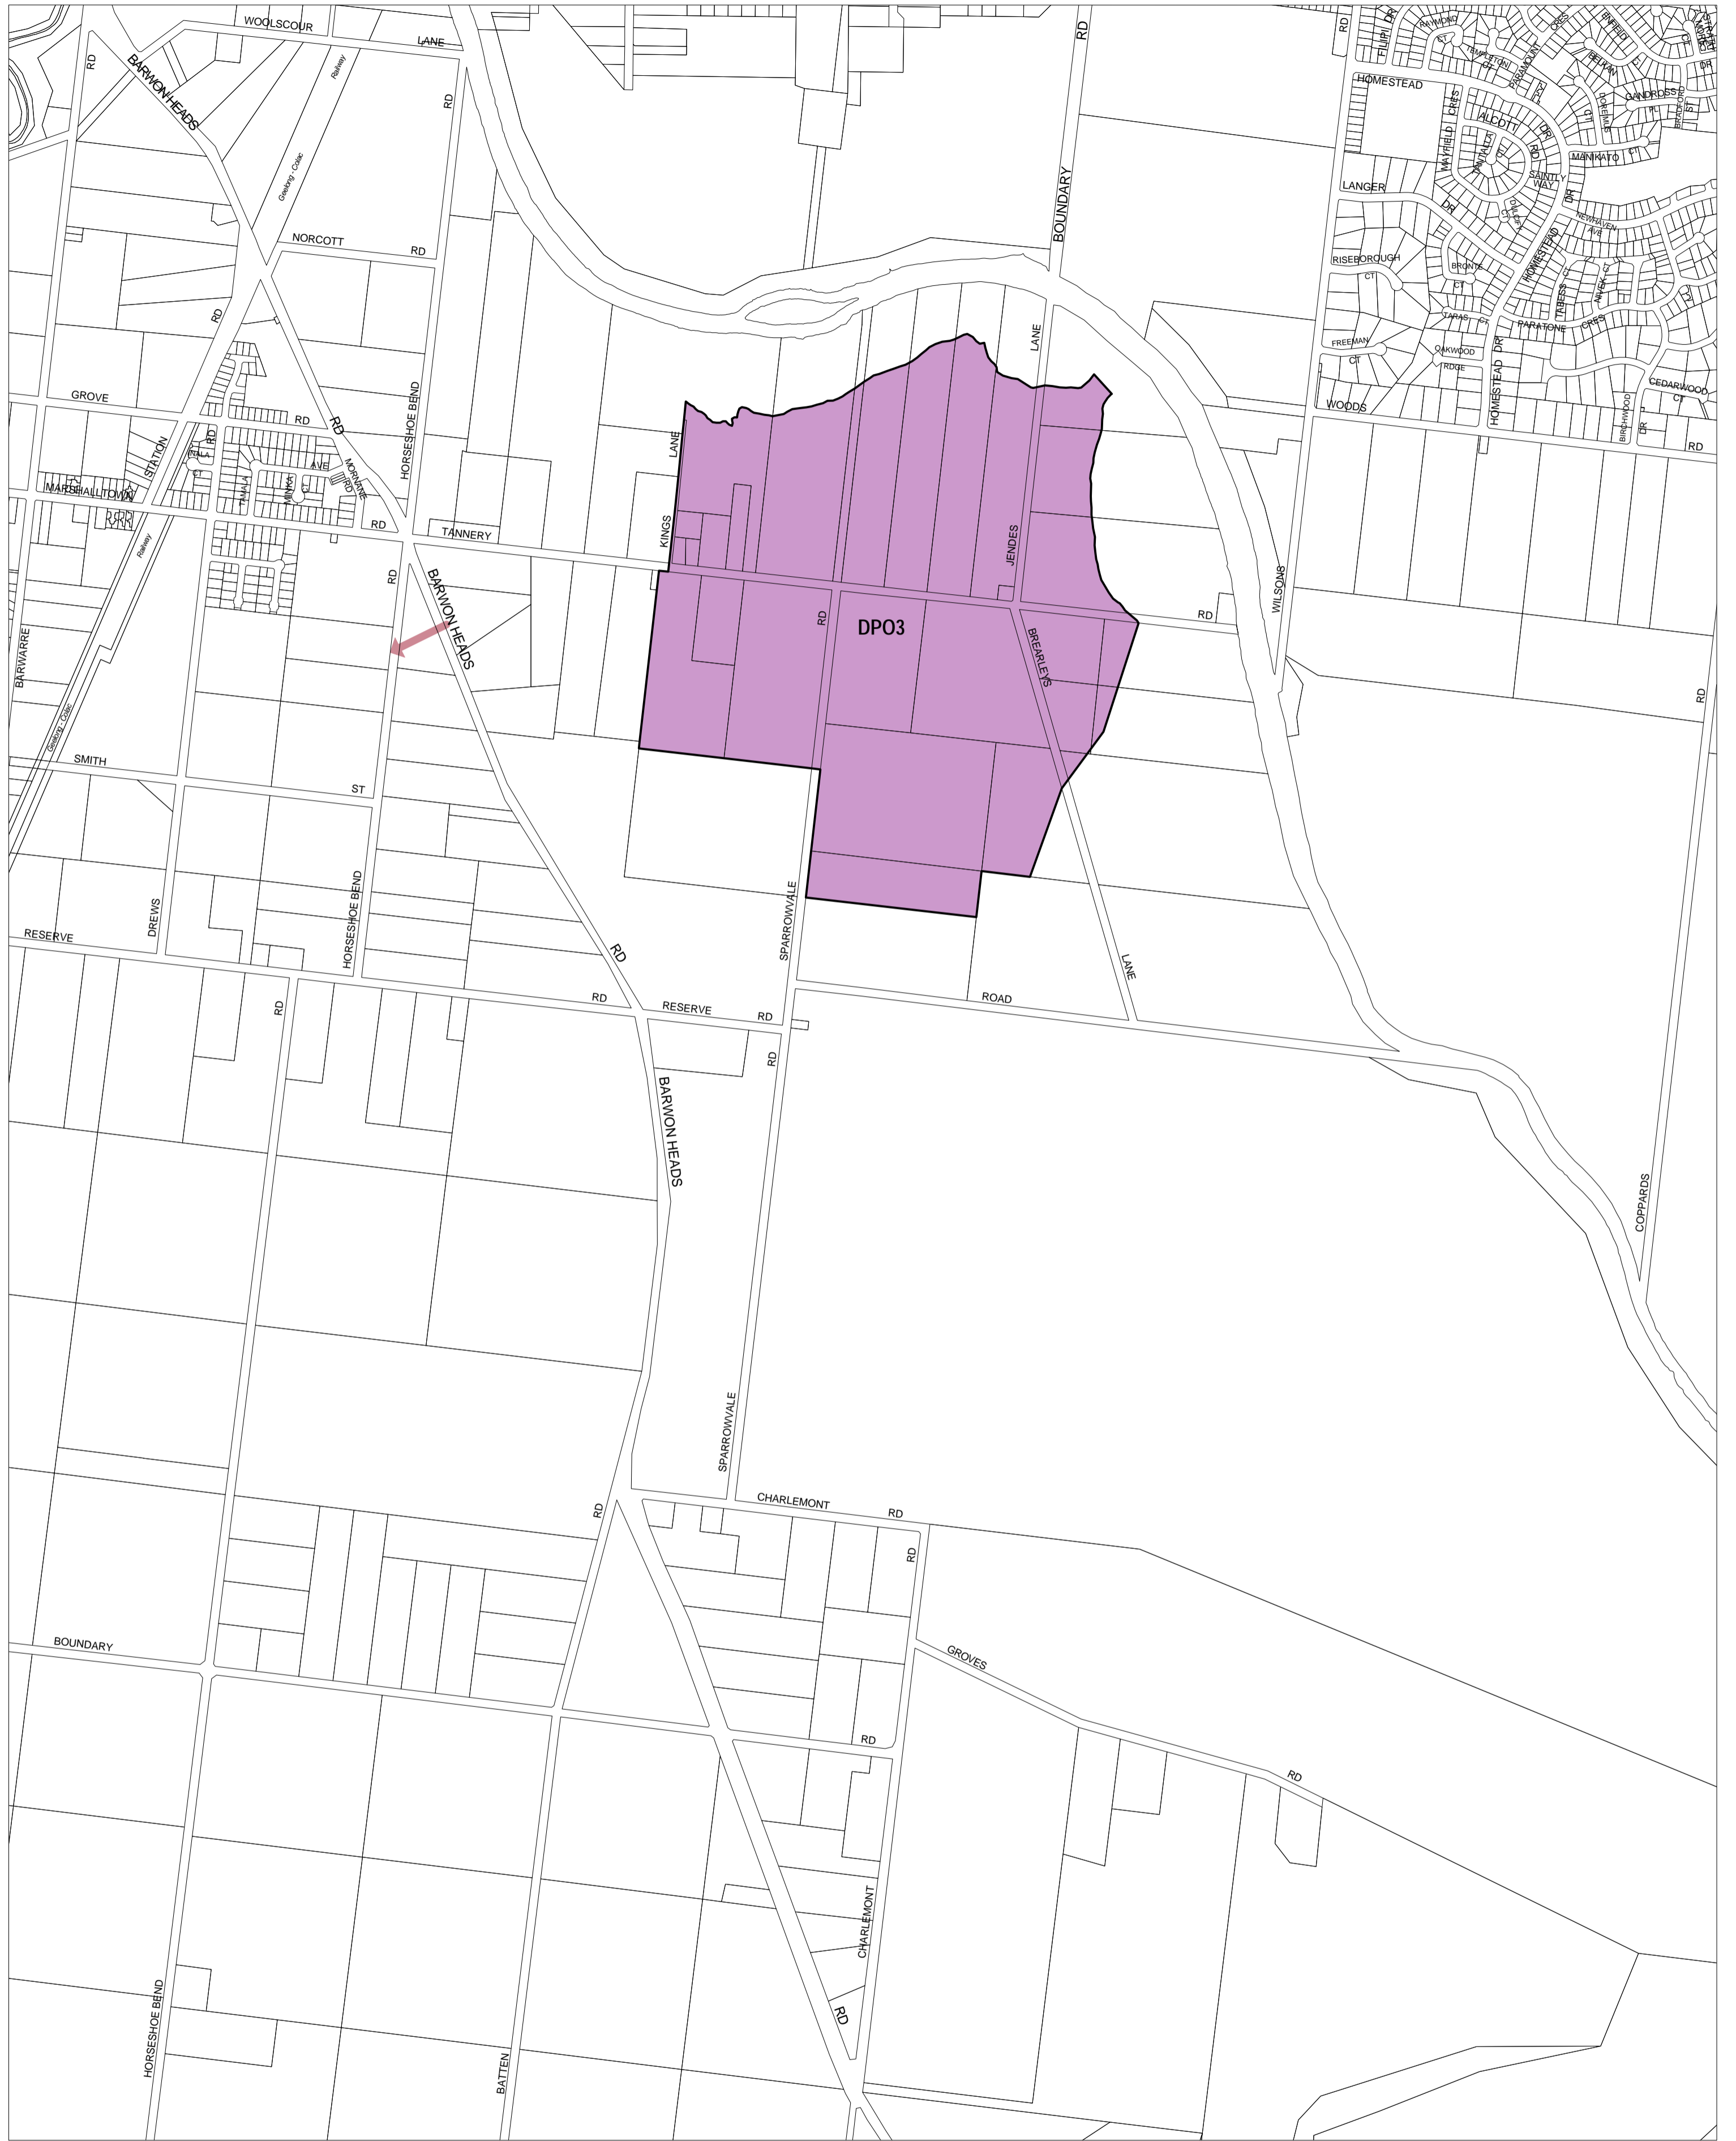

GREATER GEELONG PLANNING SCHEME - LOCAL PROVISION

Overlays

- DPO3 Development Plan Overlay - Schedule 3

200 0 200 400 600 800 1000 m
AUSTRALIAN MAP GRID ZONE 55

INDEX TO ADJOINING METRIC SERIES MAP

1	2	3	4
5	6	7	8
9	10	11	12
13	14	15	16
17	18	19	20
21	22	23	24
25	26	27	28
29	30	31	32
33	34	35	36
37	38	39	40
41	42	43	44
45	46	47	48
49	50	51	52
53	54	55	56
57	58	59	60
61	62	63	64
65	66	67	68
69	70	71	72
73	74	75	76
77	78	79	80
81	82	83	84
85	86	87	88
89	90	91	92

Printed: 18/6/2007

AMENDMENT C39