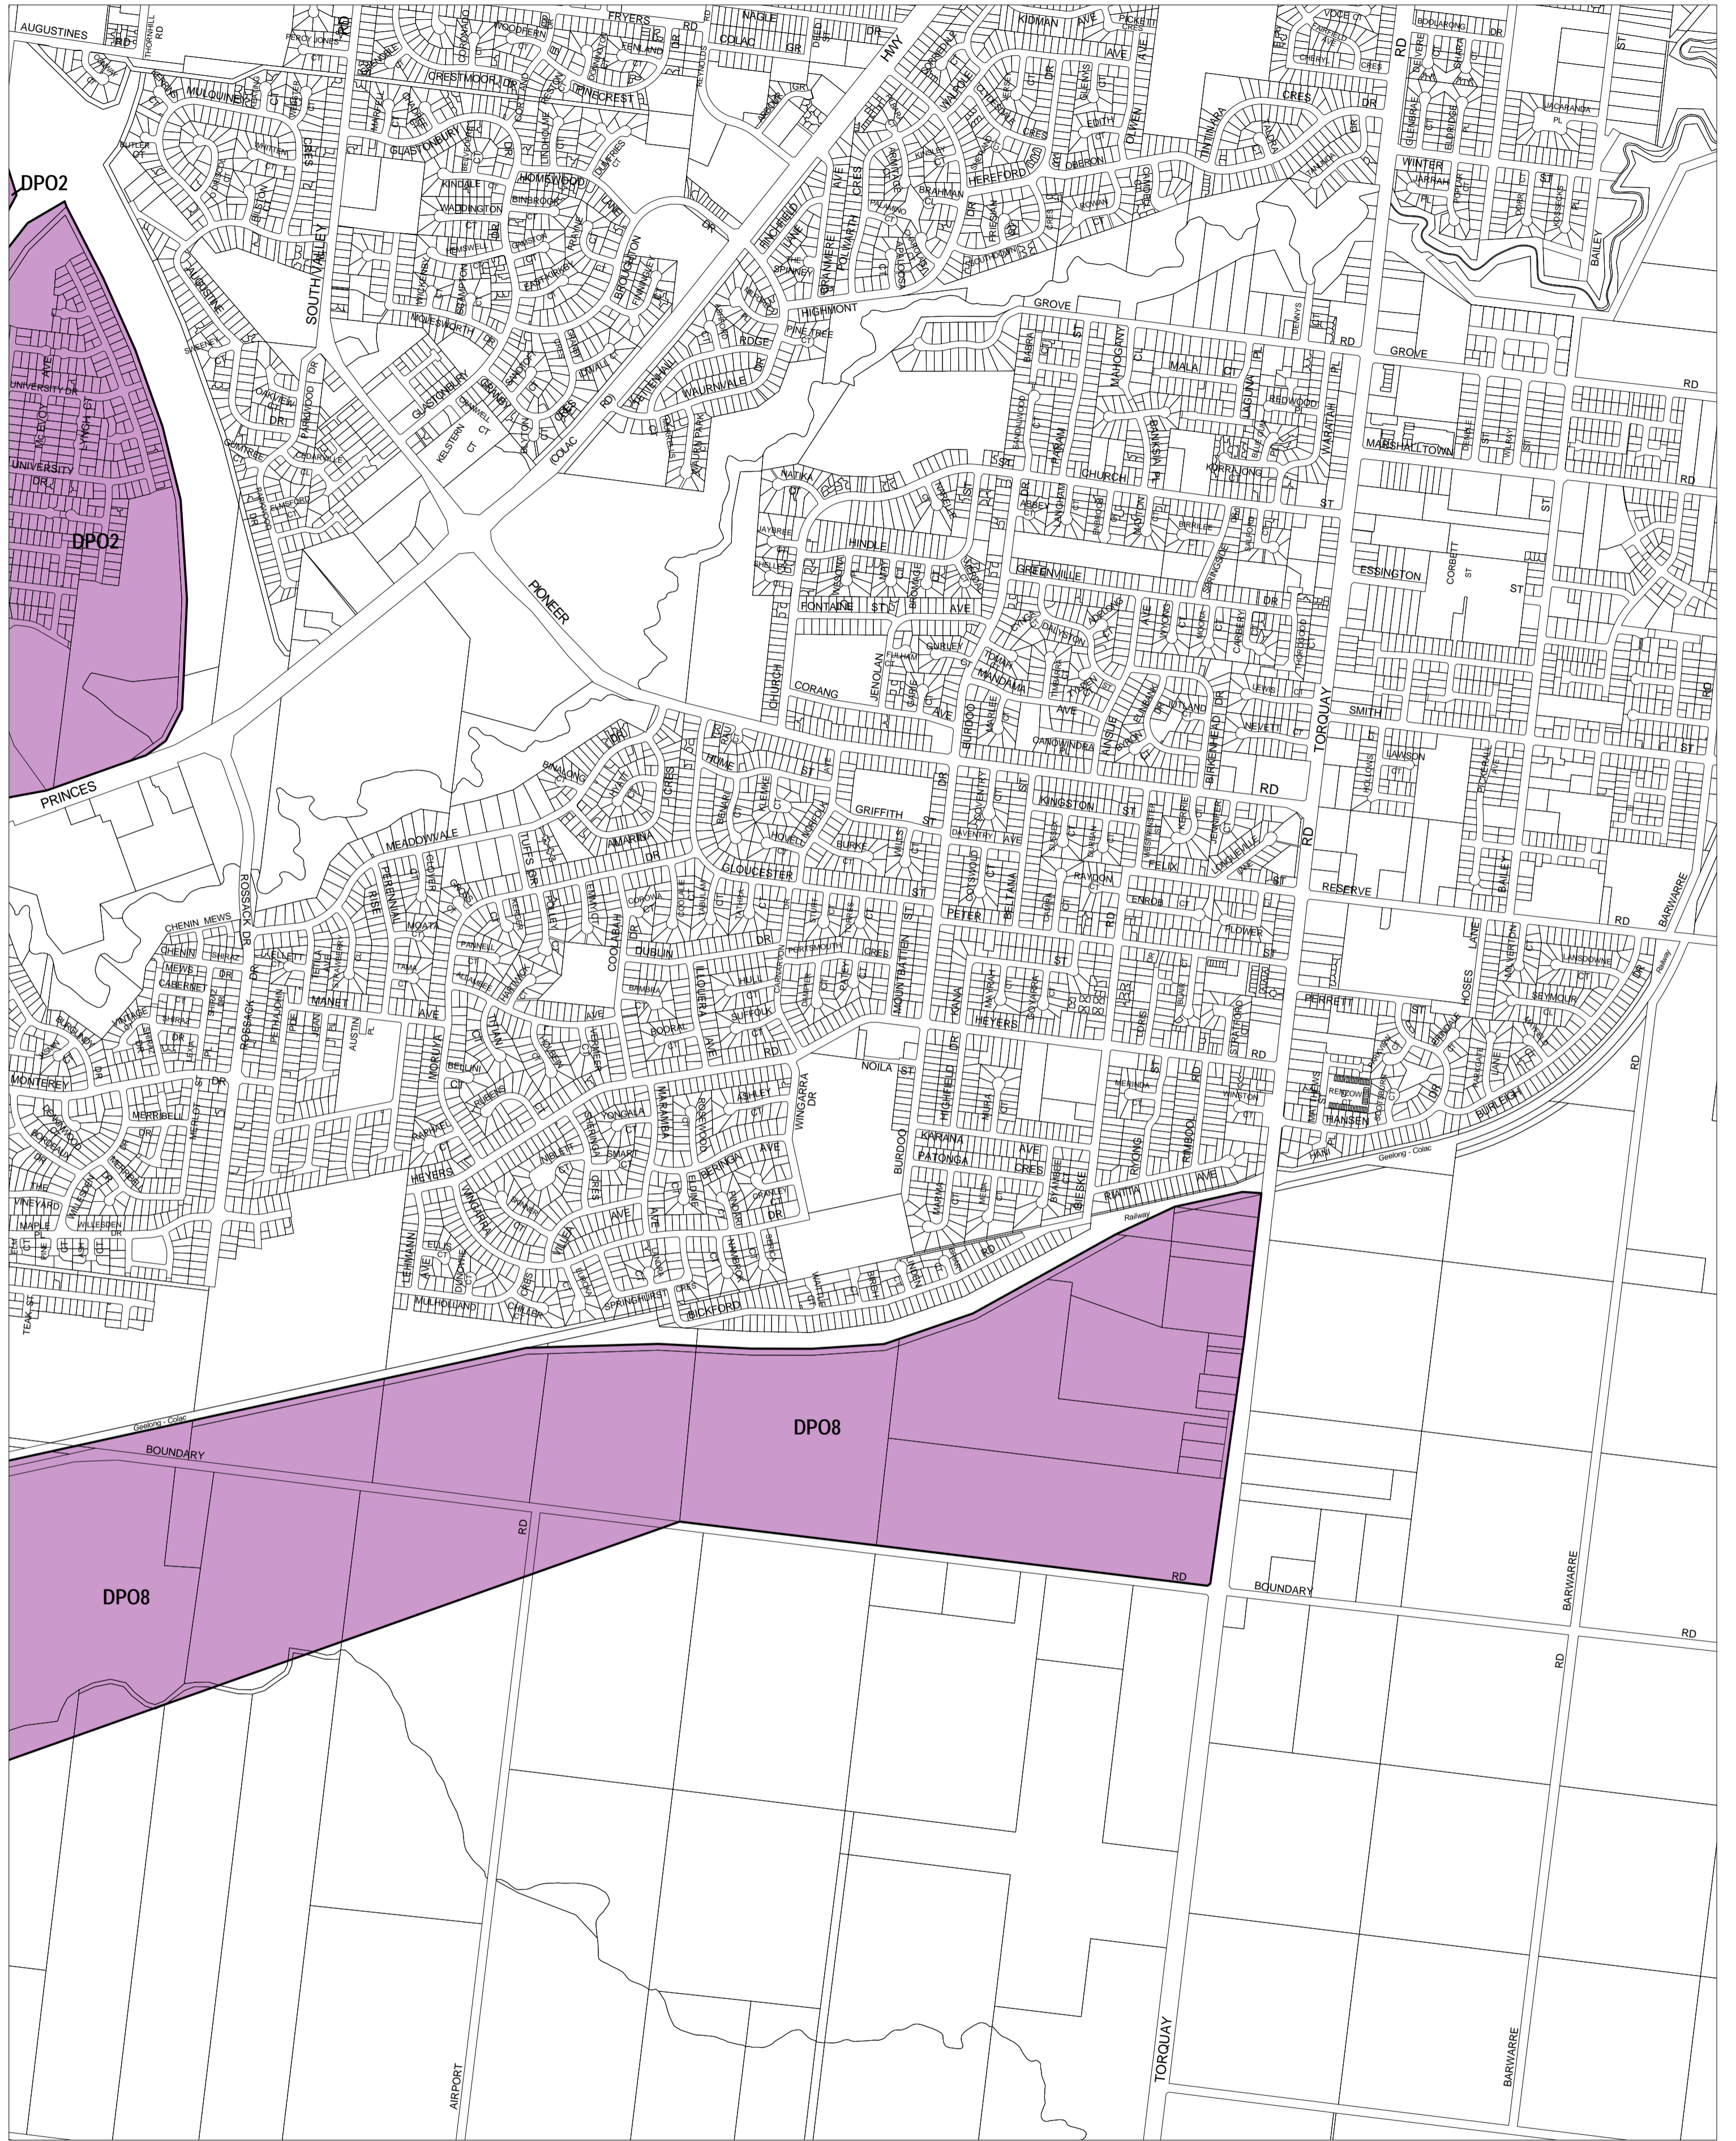

GREATER GEELONG PLANNING SCHEME - LOCAL PROVISION

Overlays

- DPO2 Development Plan Overlay - Schedule 2
- DPO8 Development Plan Overlay - Schedule 8

200 0 200 400 600 800 1000 m

AUSTRALIAN MAP GRID ZONE 55

INDEX TO ADJOINING METRIC SERIES MAP

4	7	8	4
6	7	8	
9	10	11	12
23	24	25	26
44	45	46	47
68	69	70	71
88	89	90	91

Printed: 18/6/2007

AMENDMENT C113