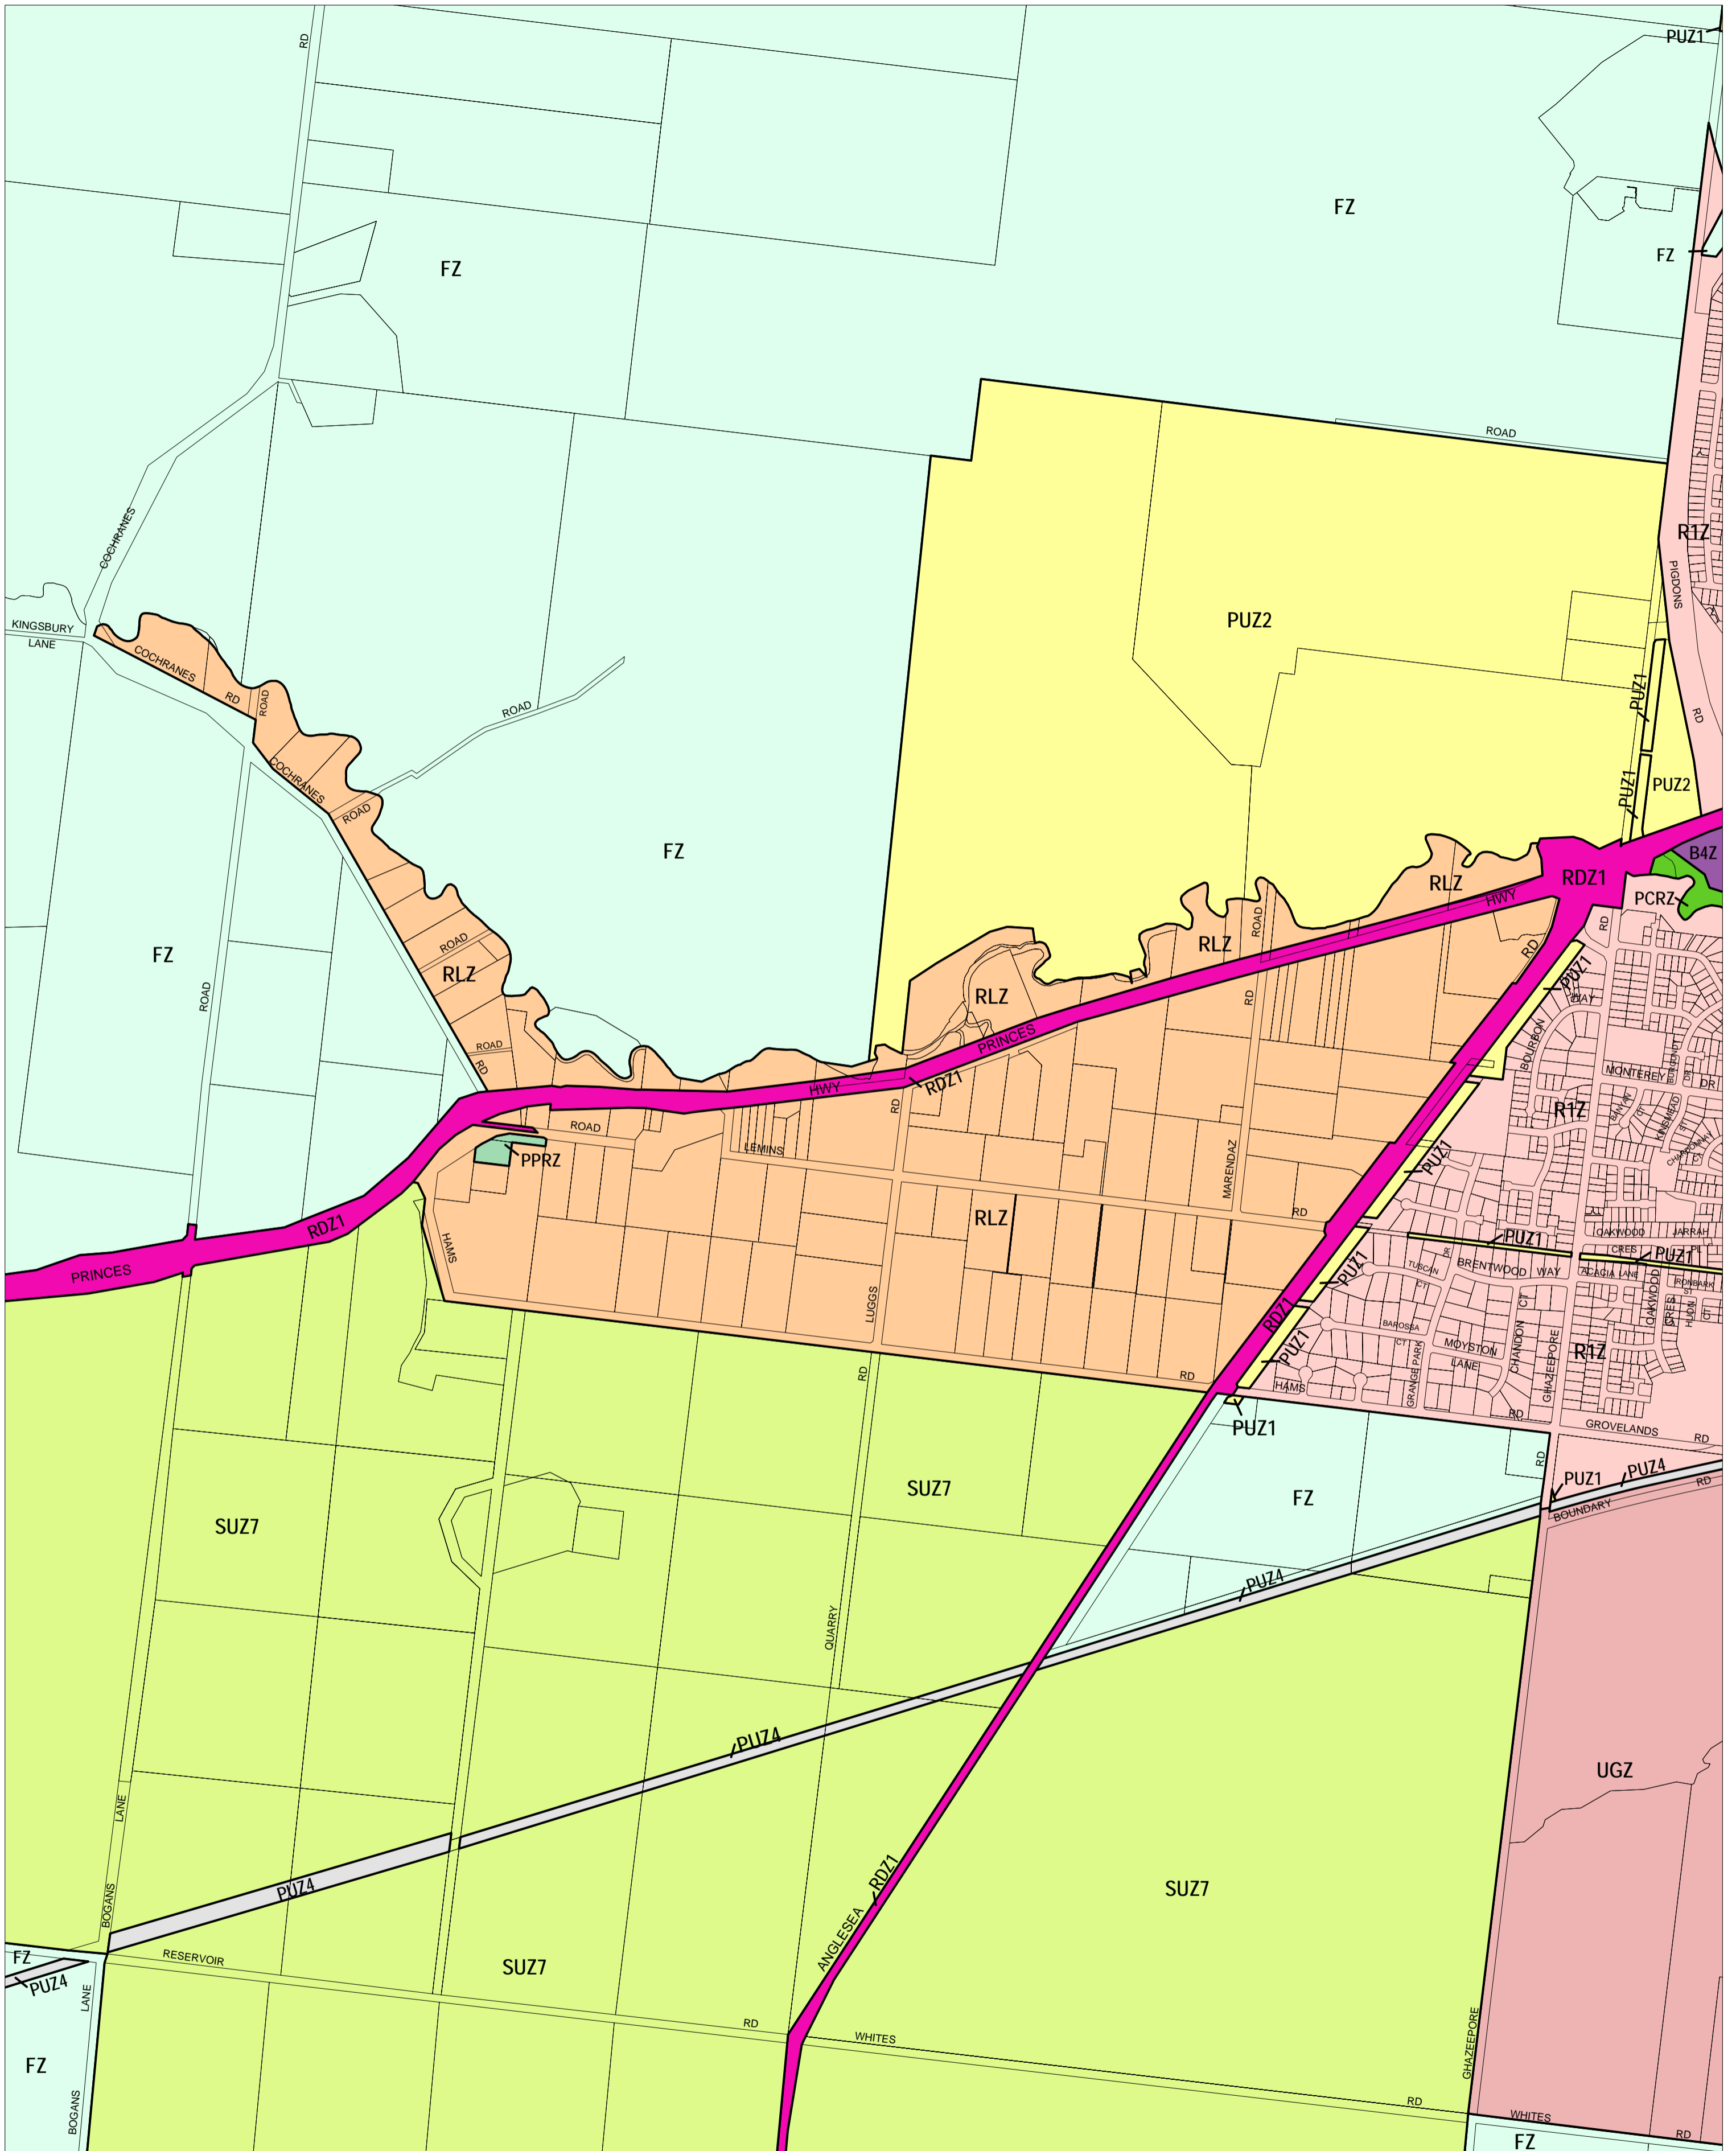

GREATER GEELONG PLANNING SCHEME - LOCAL PROVISION

Business	Public Land	Rural	Special Purpose	Urban Growth Zone
B4Z Business 4 Zone	PCRZ Public Conservation And Resource Zone	FZ Farming Zone	SUZ7 Special Use Zone - Schedule 7	UGZ Urban Growth Zone
PPRZ Public Park And Recreation Zone	PUZ2 Public Use Zone - Education	RLZ Rural Living Zone		
PUZ1 Public Use Zone - Service And Utility	PUZ4 Public Use Zone - Transport			
RDZ1 Road Zone - Category 1				
R1Z Residential 1 Zone				

Printed: 28/11/2008

AMENDMENT C170