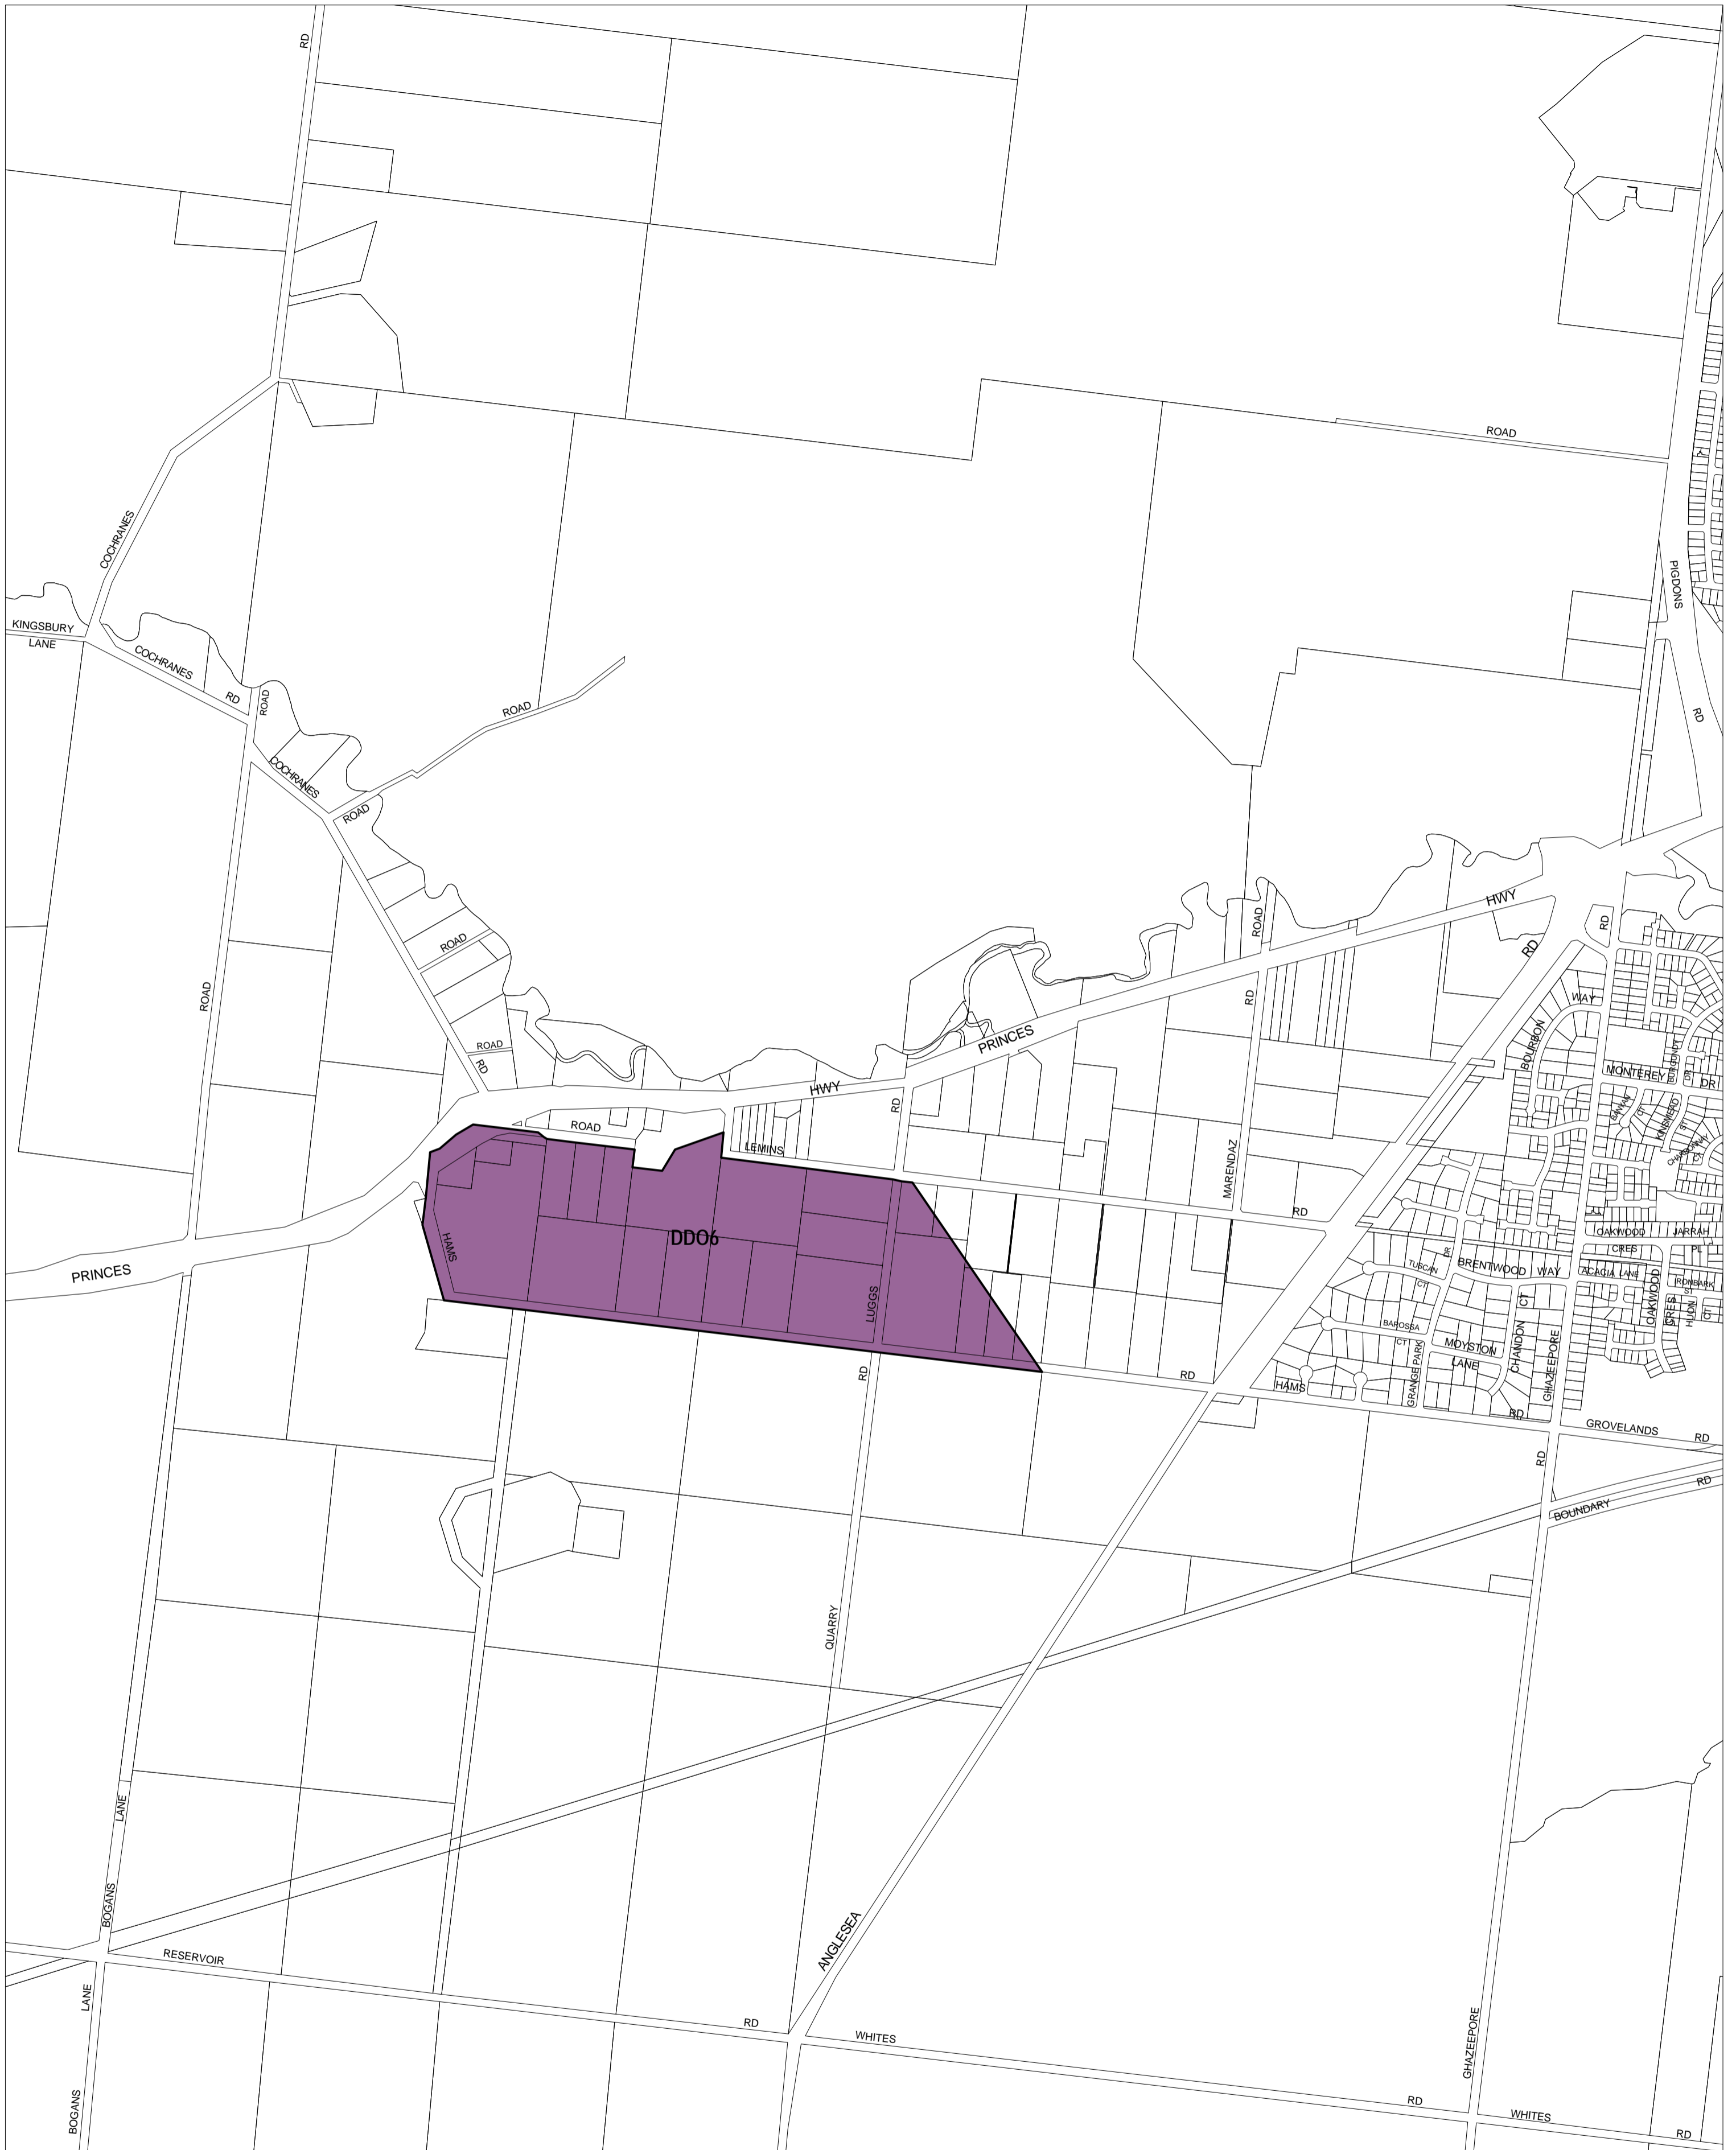

GREATER GEELONG PLANNING SCHEME - LOCAL PROVISION

Overlays

DDO6 Design And Development Overlay - Schedule 6

AUSTRALIAN MAP GRID ZONE 55

INDEX TO ADJOINING METRIC SERIES MAP

Printed: 18/6/2007

AMENDMENT C39

DESIGN AND DEVELOPMENT OVERLAY

MAP No 65DDO