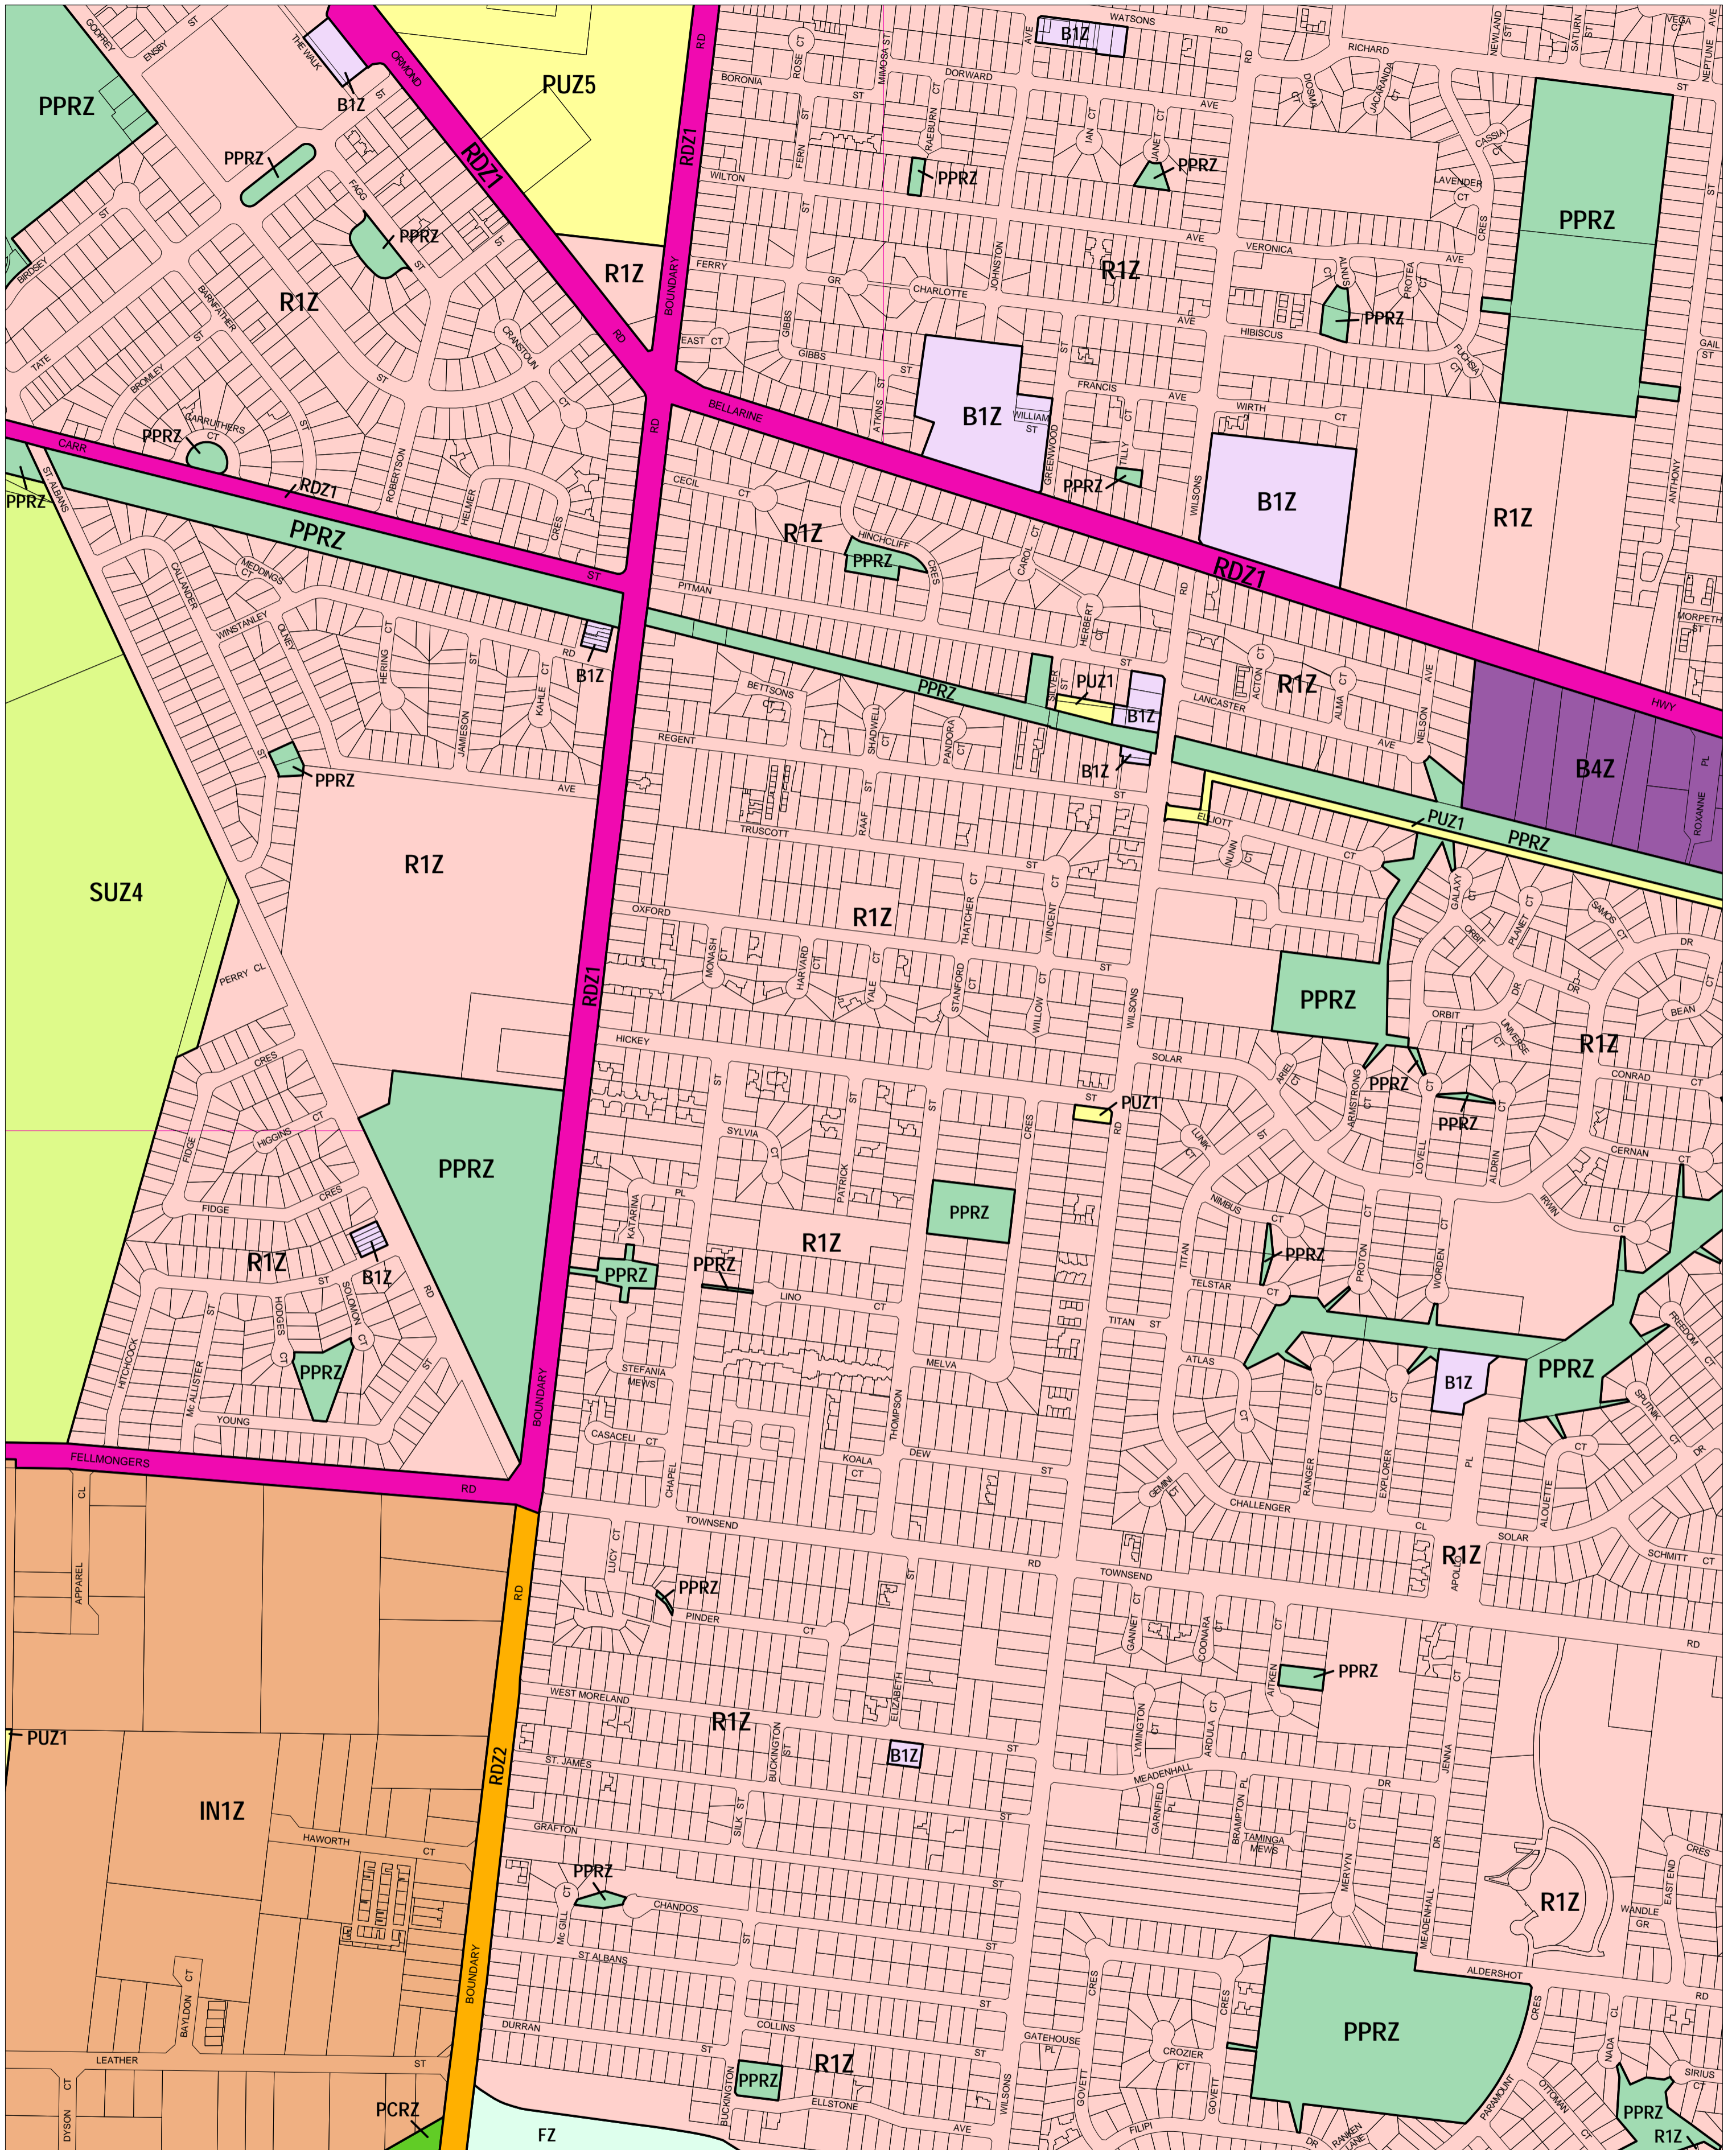

GREATER GEELONG PLANNING SCHEME - LOCAL PROVISION

- **Business**
  - B1Z Business 1 Zone
  - B2Z Business 2 Zone
  - B4Z Business 4 Zone
- **Industrial**
  - IN1Z Industrial 1 Zone
- **Public Land**
  - PPRZ Public Park And Recreation Zone
  - PUZ5 Public Use Zone - Cemetery/Crematorium
  - PUZ1 Public Use Zone - Service And Utility
- **Road Zone - Category 1**
  - RDZ1 Road Zone - Category 1
  - RDZ2 Road Zone - Category 2
- **Residential**
  - R1Z Residential 1 Zone
- **Rural**
  - FZ Farming Zone
- **Special Purpose**
  - SUZ4 Special Use Zone - Schedule 4

100 0 100 200 300 400 500 m

AUSTRALIAN MAP GRID ZONE 55

INDEX TO ADJOINING METRIC SERIES MAP

Printed: 15/6/2007

AMENDMENT C130