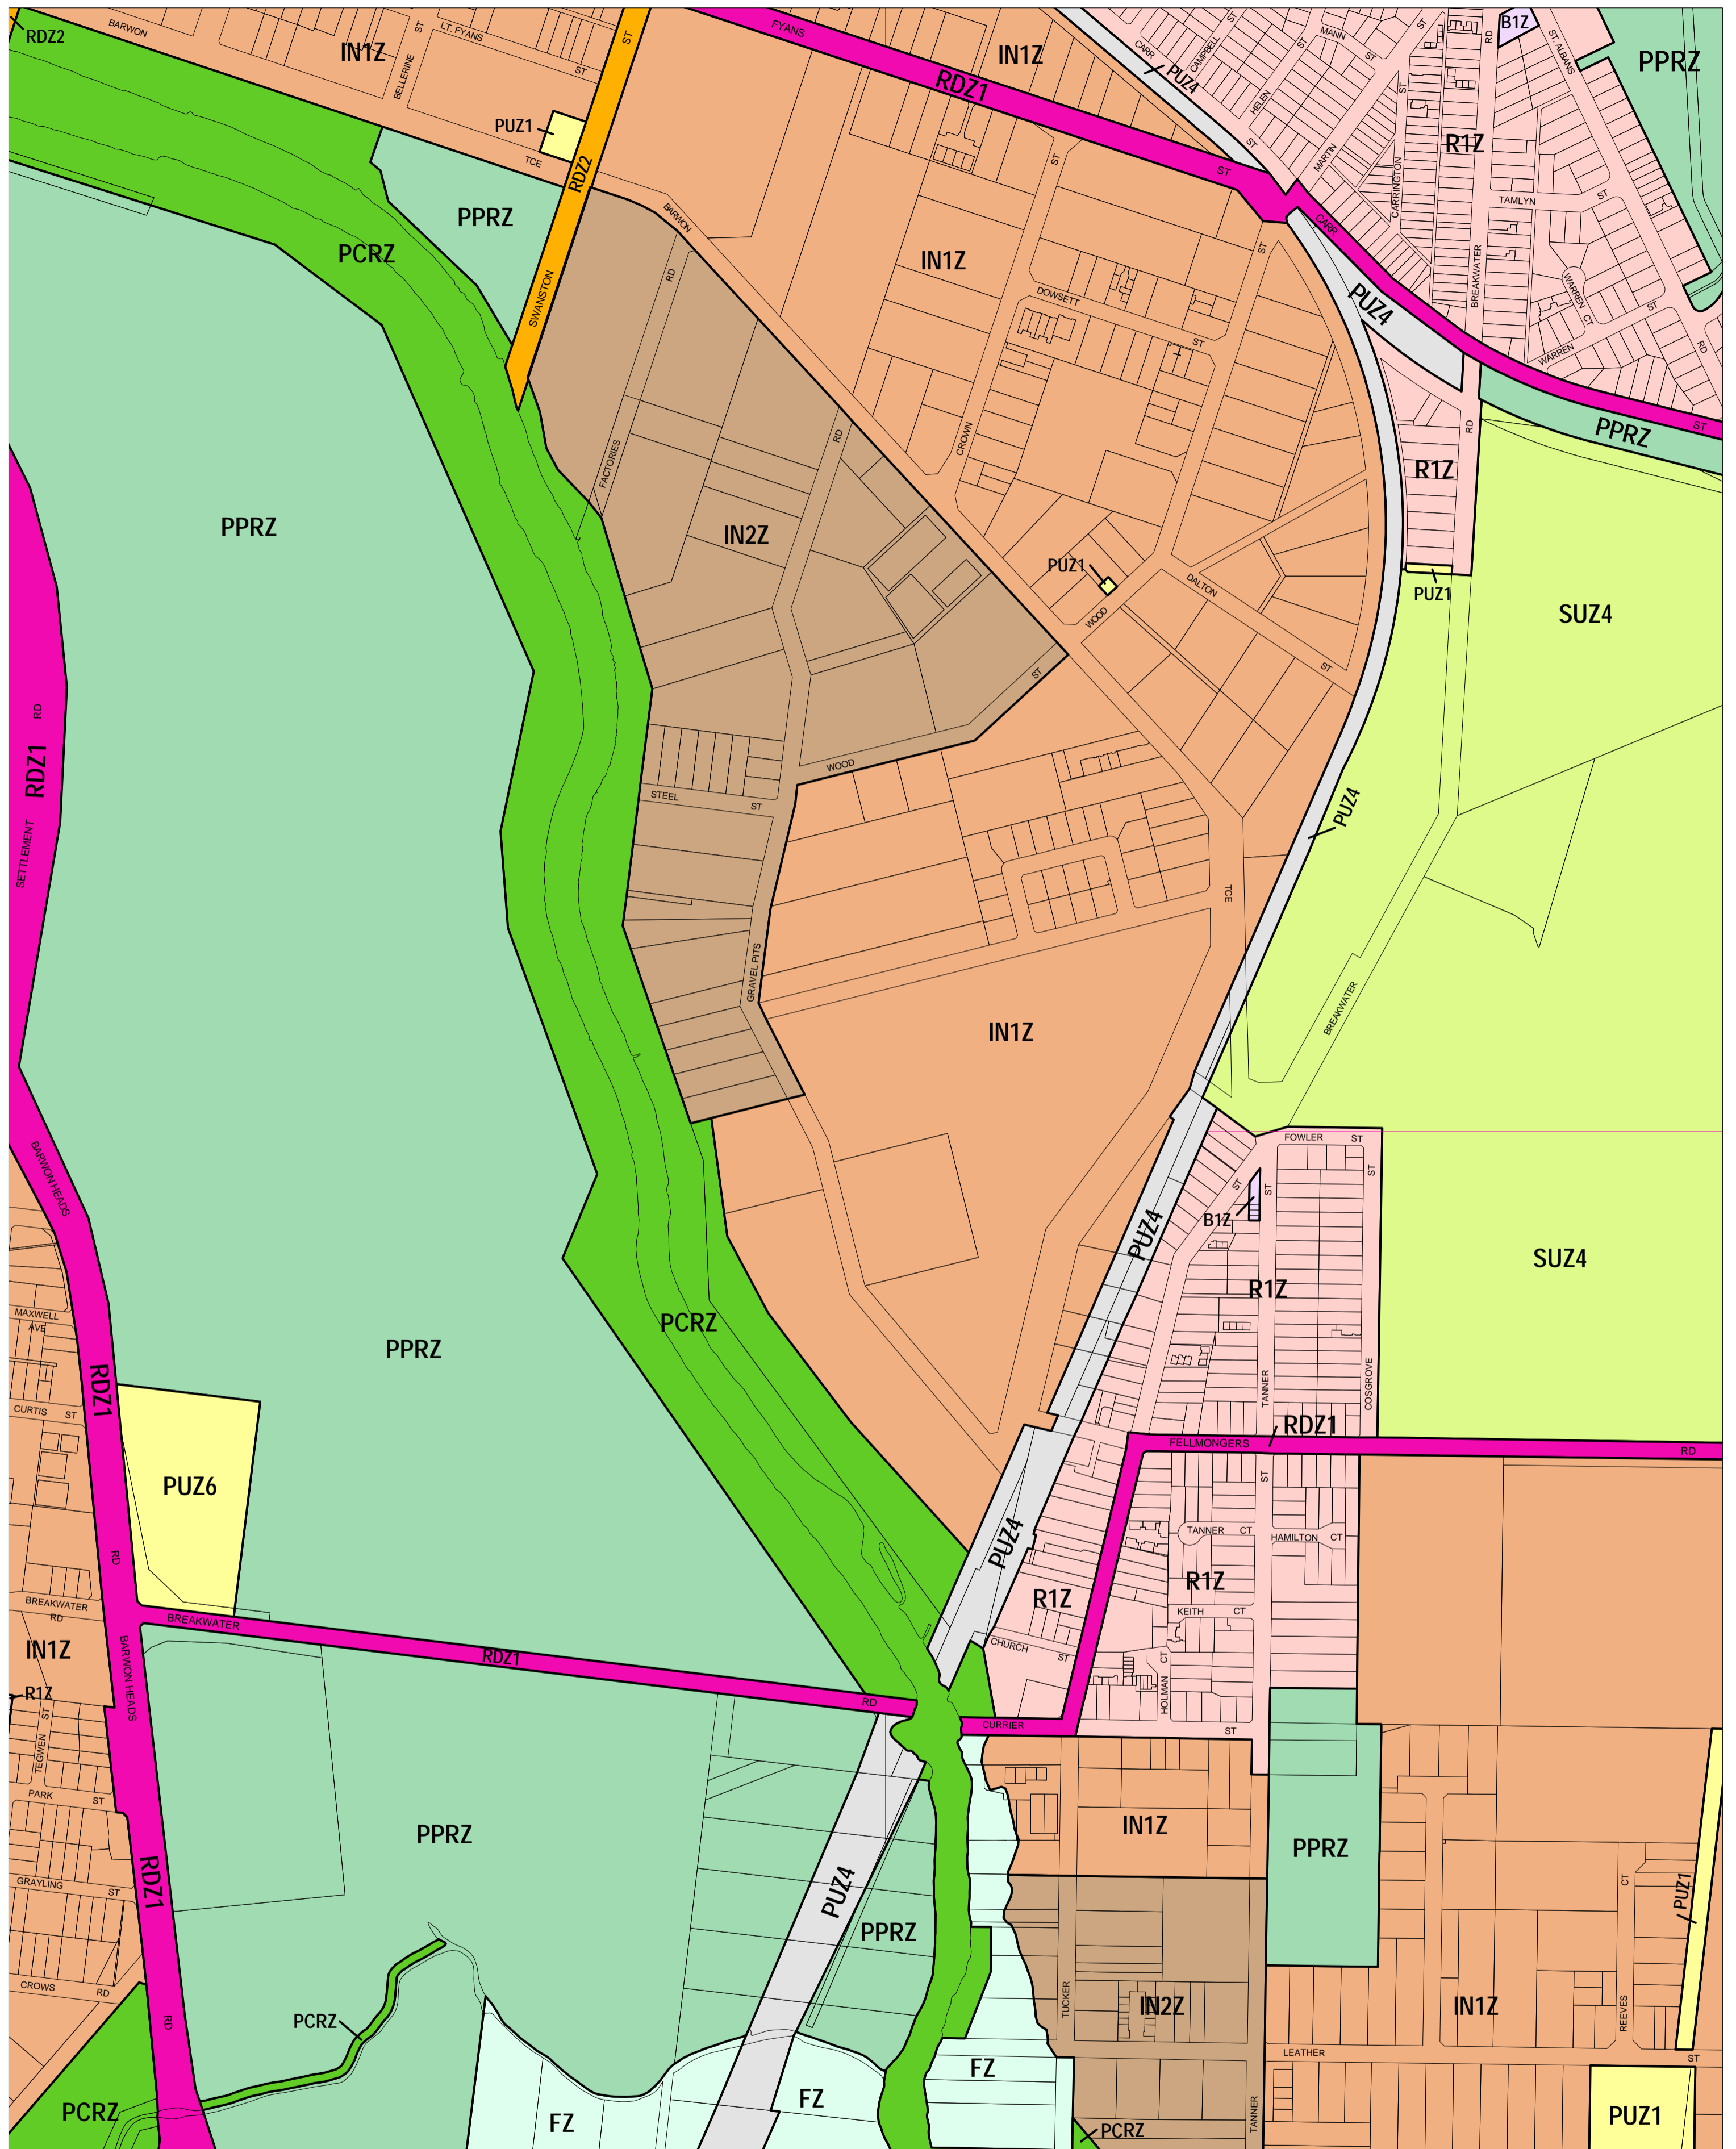

GREATER GEELONG PLANNING SCHEME - LOCAL PROVISION

Business	Public Land	Special Purpose
B1Z Business 1 Zone	PPRZ Public Park And Recreation Zone	PUZ4 Public Use Zone - Transport
IN1Z Industrial 1 Zone	PCRZ Public Conservation And Resource Zone	RDZ1 Road Zone - Category 1
IN2Z Industrial 2 Zone	PUZ6 Public Use Zone - Local Government	RDZ2 Road Zone - Category 2
R1Z Residential 1 Zone	PUZ1 Public Use Zone - Service And Utility	R1Z Residential 1 Zone
FZ Farming Zone		R2Z Residential 2 Zone
SUZ4 Special Use Zone - Schedule 4		FZ Farming Zone

100 0 100 200 300 400 500 m

AUSTRALIAN MAP GRID ZONE 55

INDEX TO ADJOINING METRIC SERIES MAP

Printed: 15/6/2007

AMENDMENT C130