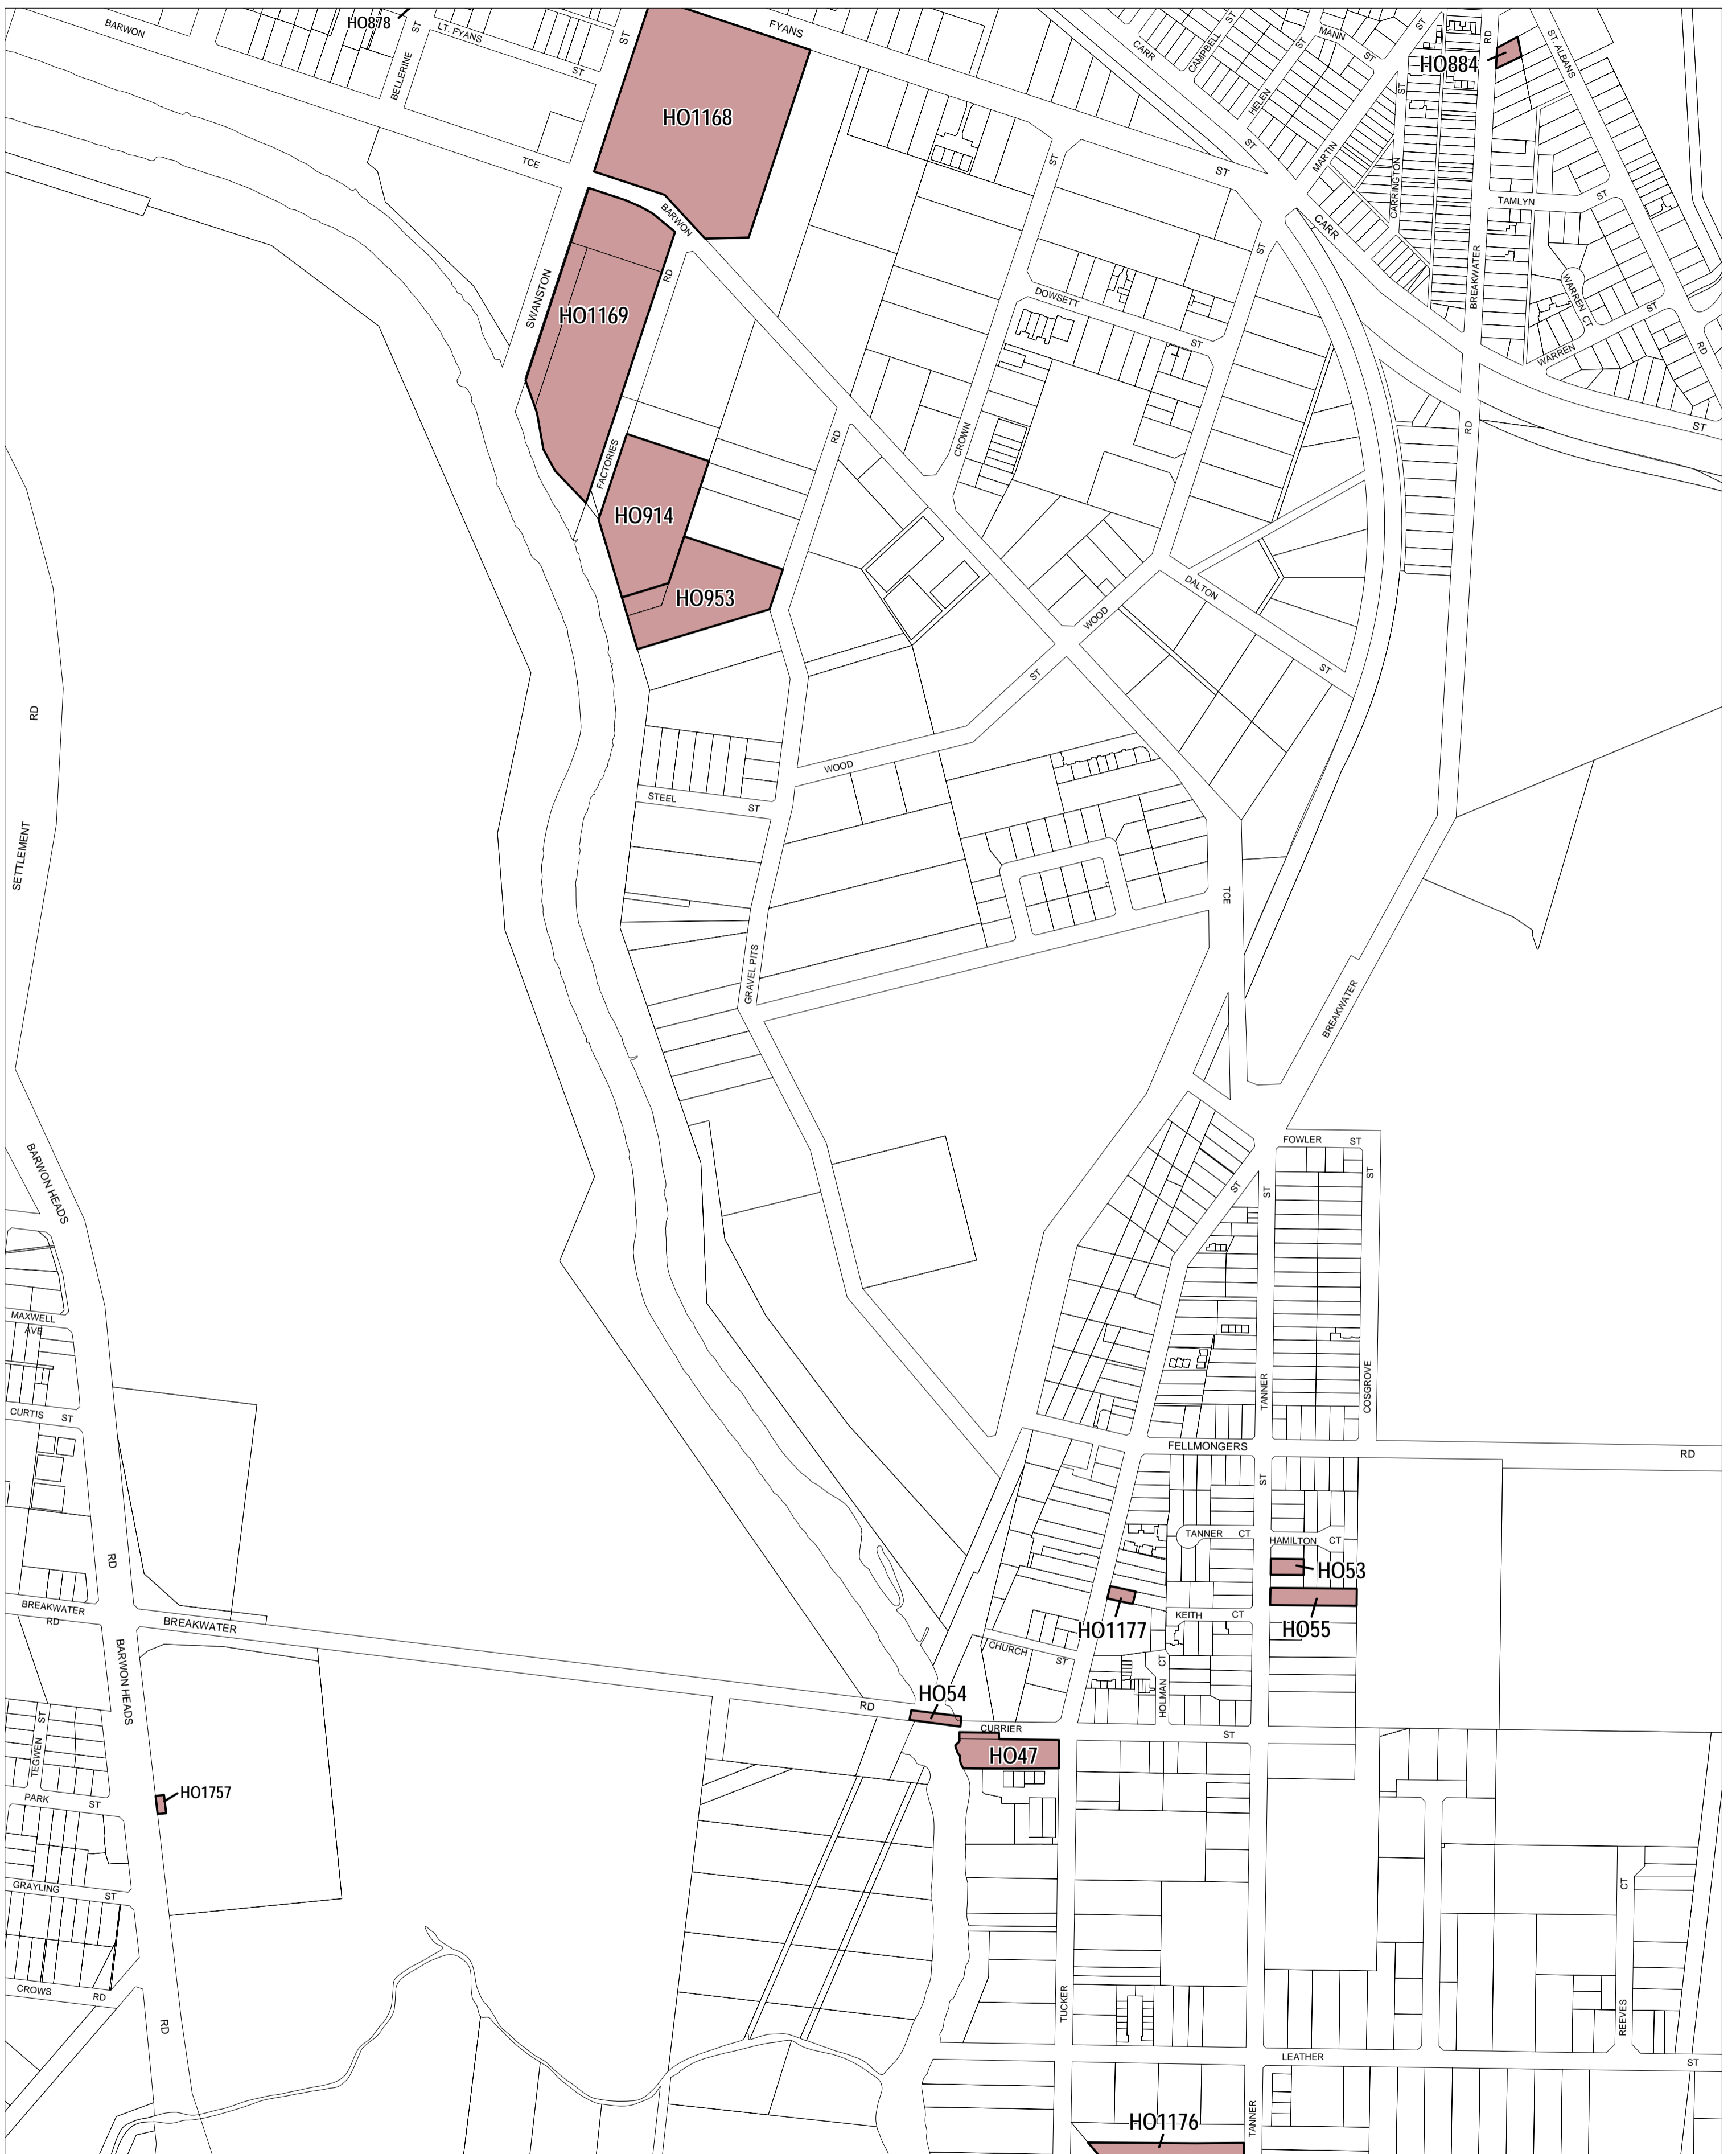

GREATER GEELONG PLANNING SCHEME - LOCAL PROVISION

Overlays
HO Heritage Overlay

AUSTRALIAN MAP GRID ZONE 55

INDEX TO ADJOINING METRIC SERIES MAP

Printed: 3/7/2009

AMENDMENT C145