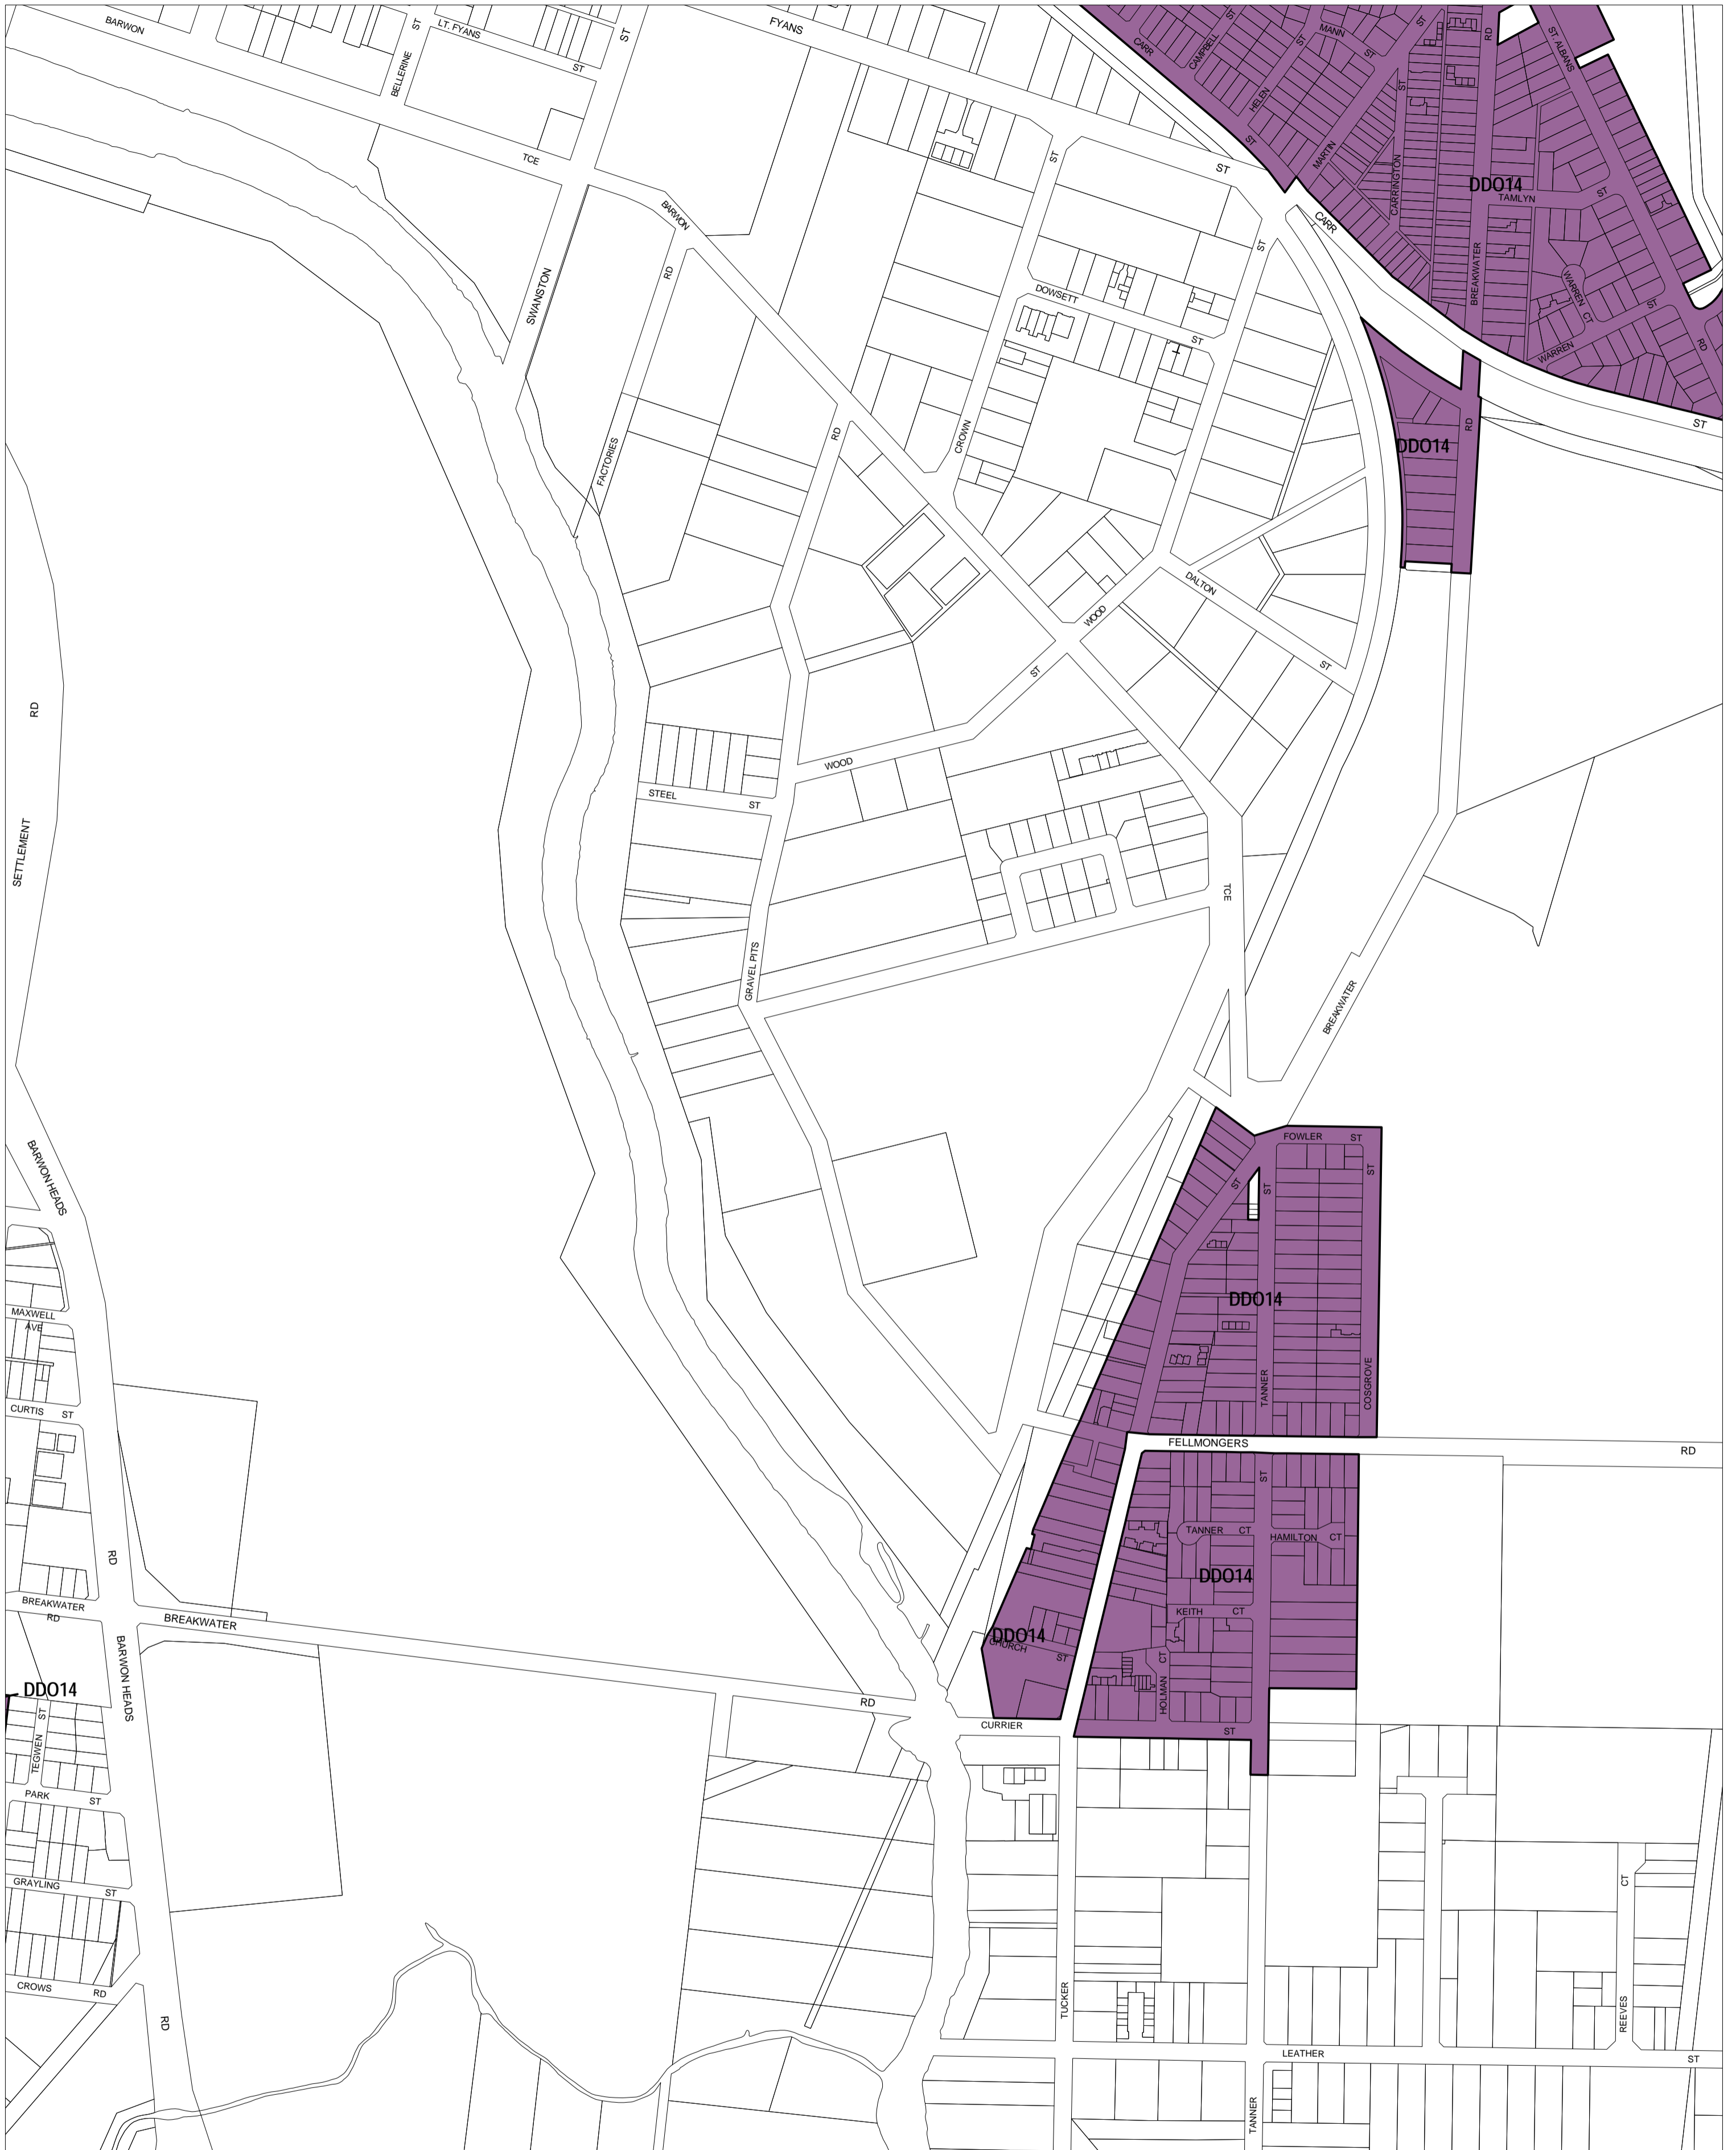

GREATER GEELONG PLANNING SCHEME - LOCAL PROVISION

Overlays

DDO14 Design And Development Overlay - Schedule 14

INDEX TO ADJOINING METRIC SERIES MAP

Printed: 18/6/2007

AMENDMENT C104