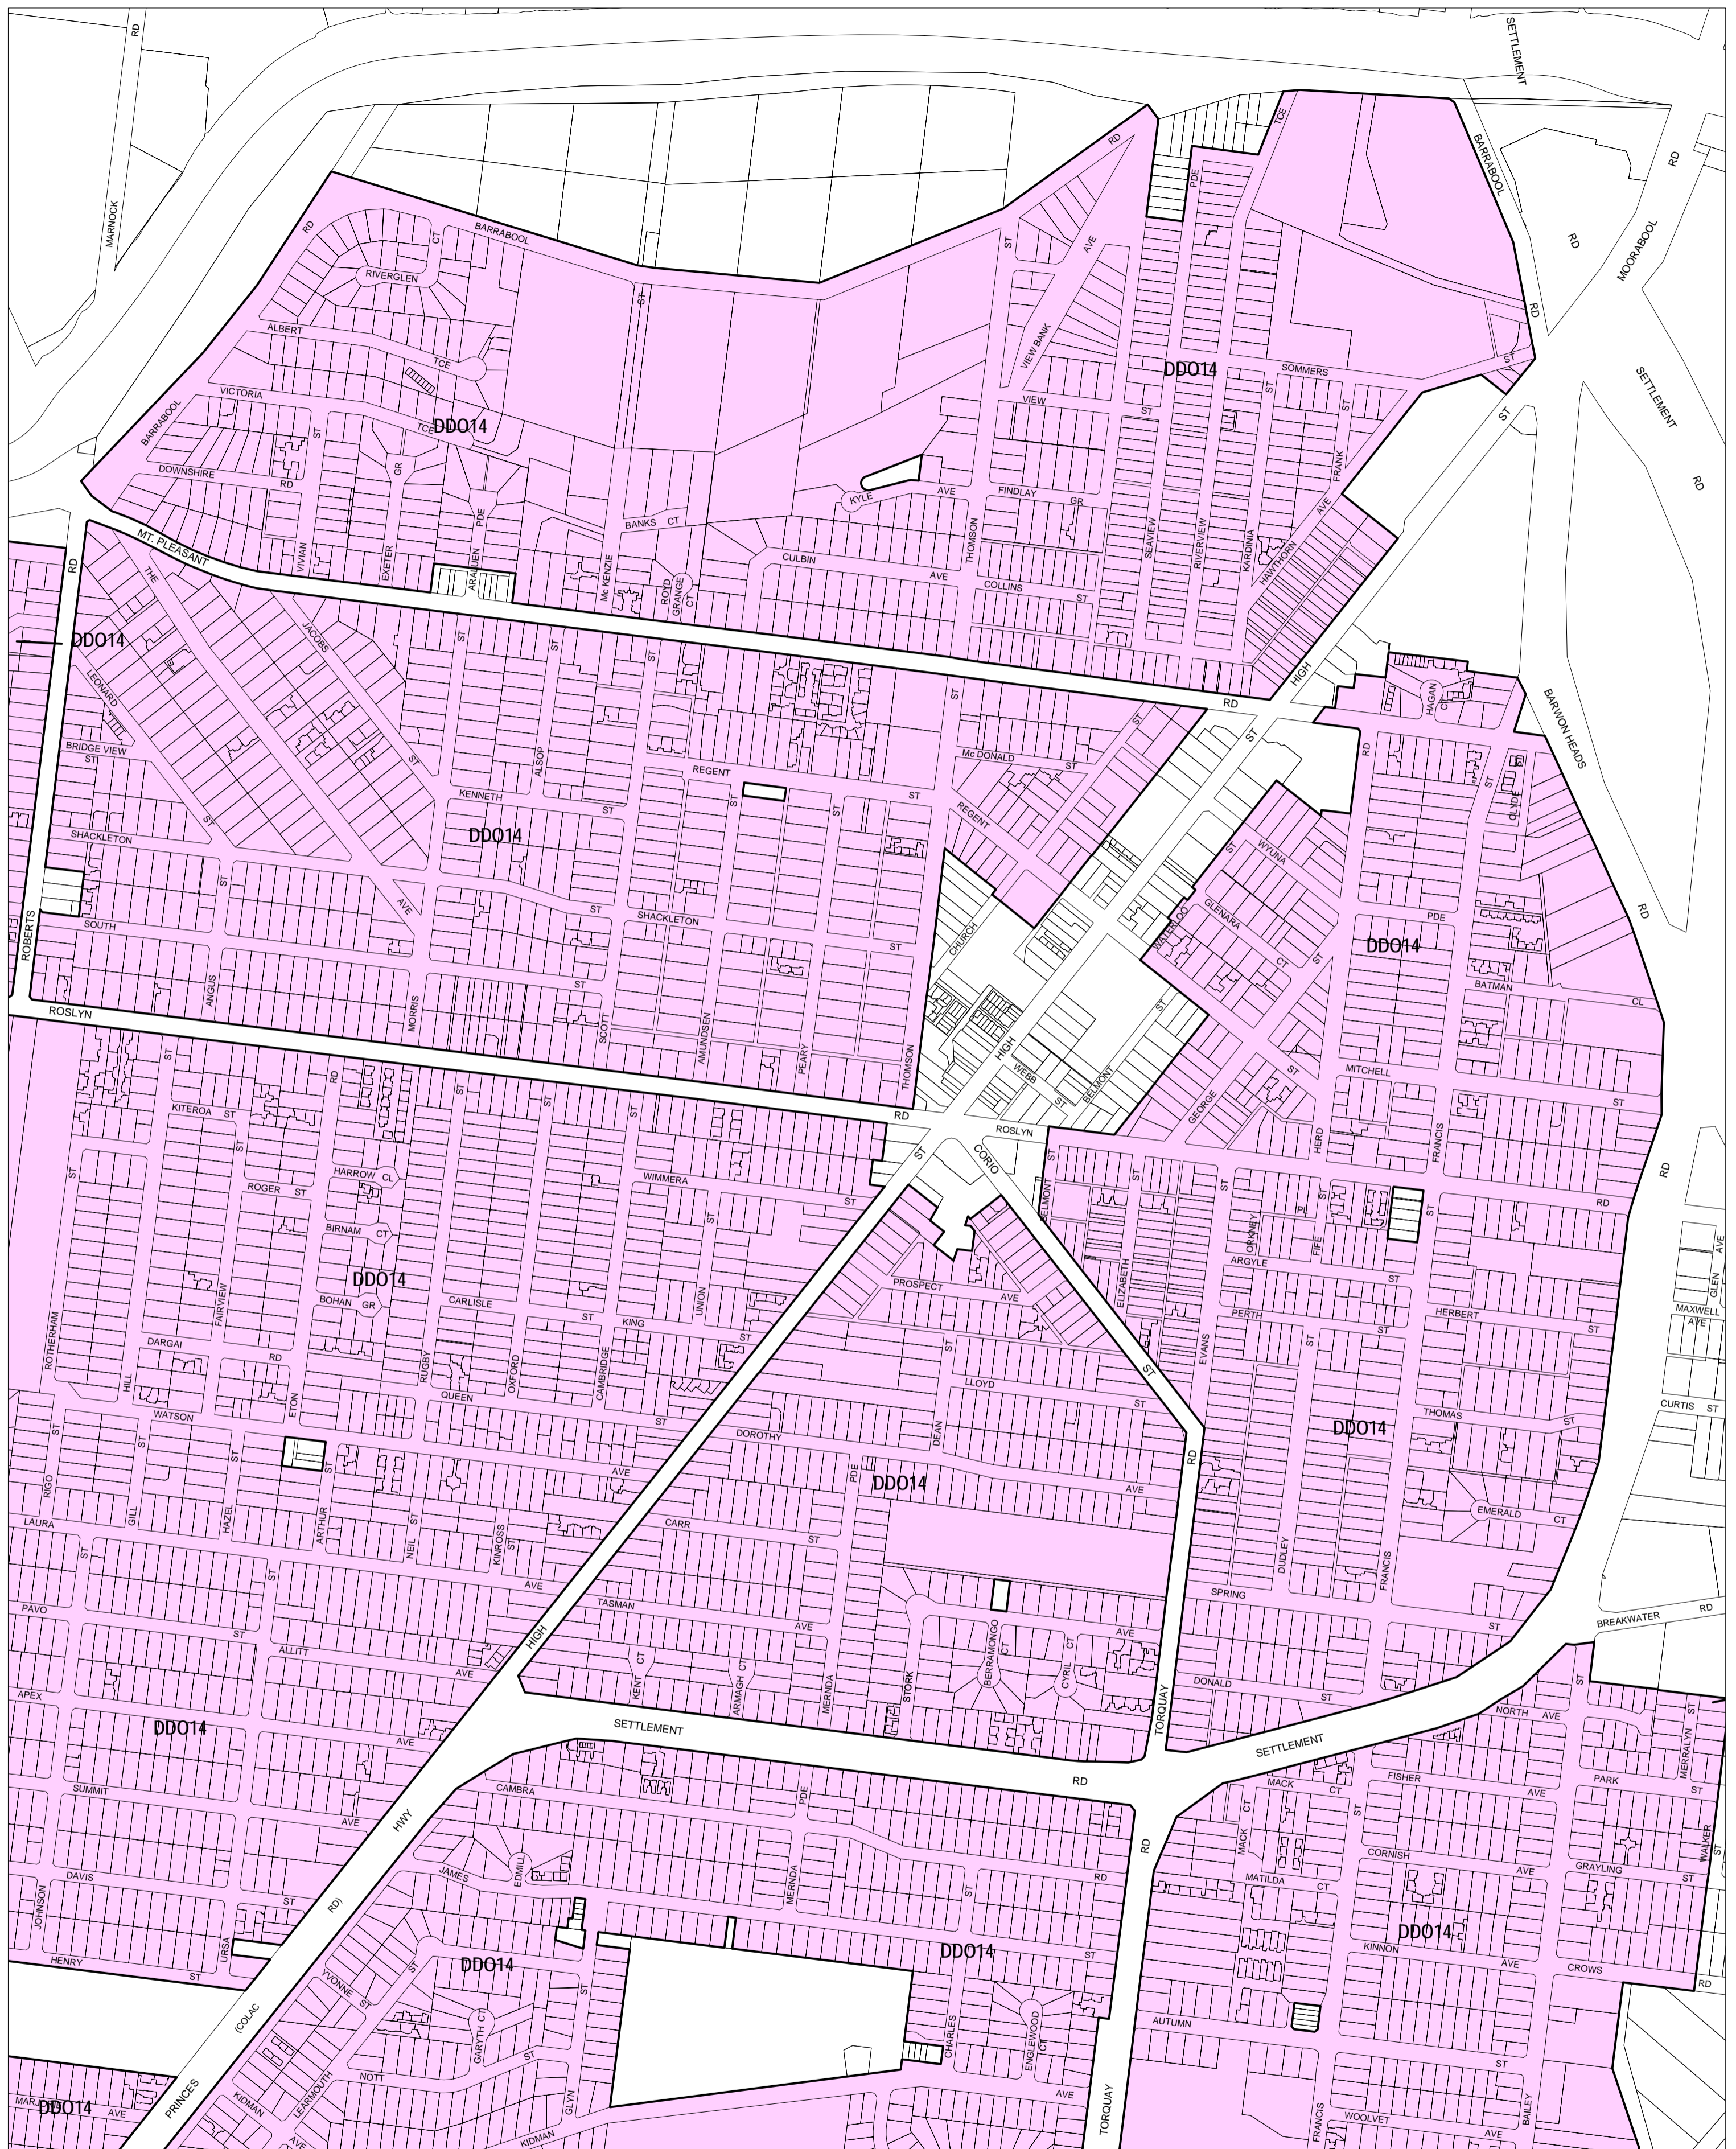

GREATER GEELONG PLANNING SCHEME - LOCAL PROVISION

Overlays
DDO14 Design and Development Overlay - Schedule 14

100 0 100 200 300 400 500 m
AUSTRALIAN MAP GRID ZONE 55

INDEX TO ADJOINING METRIC SERIES MAP

2	3	4
5	6	7
8	9	10
11	12	13
14	15	16
17	18	19
20	21	22
23	24	25
26	27	28
29	30	31
32	33	34
35	36	37
38	39	40
41	42	43
44	45	46
47	48	49
50	51	52
53	54	55
56	57	58
59	60	61
62	63	64
65	66	67
68	69	70
71	72	73
74	75	76
77	78	79
80	81	82
83	84	85
86	87	88
89	90	91
92	93	94
95	96	97
98	99	100

Printed: 18/4/2008

AMENDMENT C136