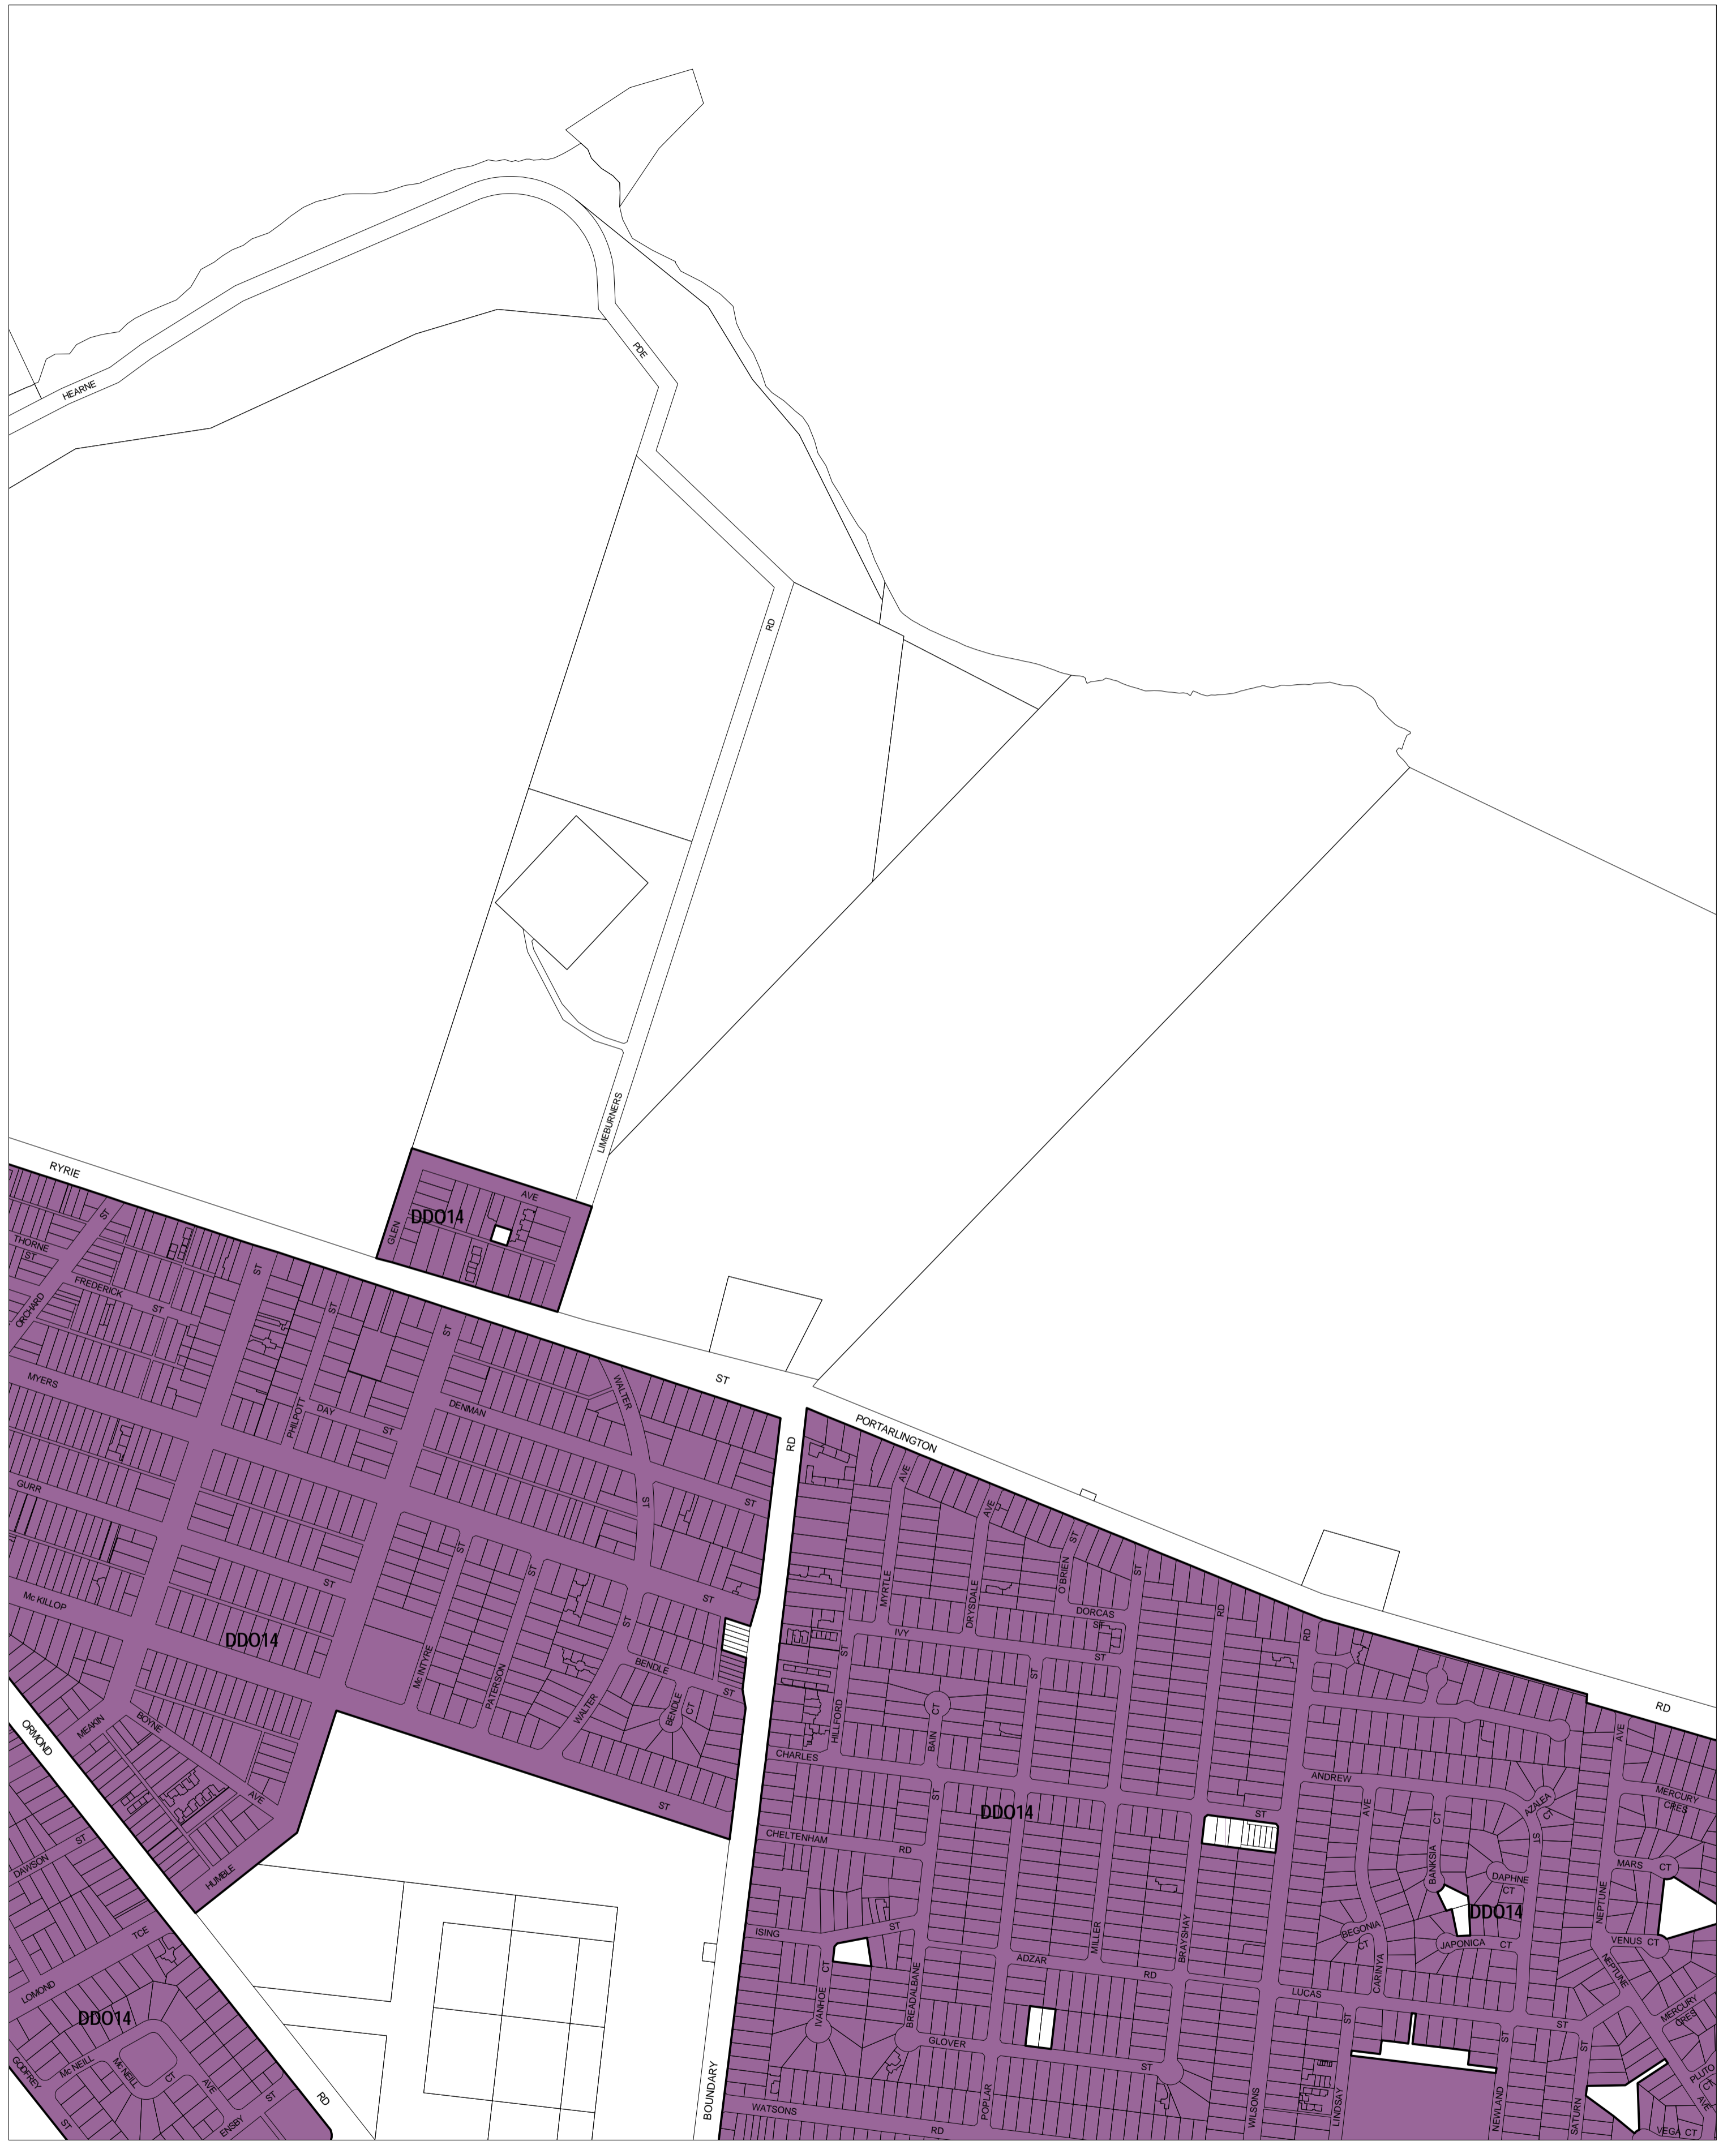

GREATER GEELONG PLANNING SCHEME - LOCAL PROVISION

Overlays

DDO14 Design And Development Overlay - Schedule 14

100 0 100 200 300 400 500 m

AUSTRALIAN MAP GRID ZONE 55

INDEX TO ADJOINING METRIC SERIES MAP

1	2	3	4
5	6	7	8
9	10	11	12
13	14	15	16
17	18	19	20
21	22	23	24
25	26	27	28
29	30	31	32
33	34	35	36
37	38	39	40
41	42	43	44
45	46	47	48
49	50	51	52
53	54	55	56
57	58	59	60
61	62	63	64
65	66	67	68
69	70	71	72
73	74	75	76
77	78	79	80
81	82	83	84
85	86	87	88
89	90	91	92

Printed: 18/6/2007

AMENDMENT C104