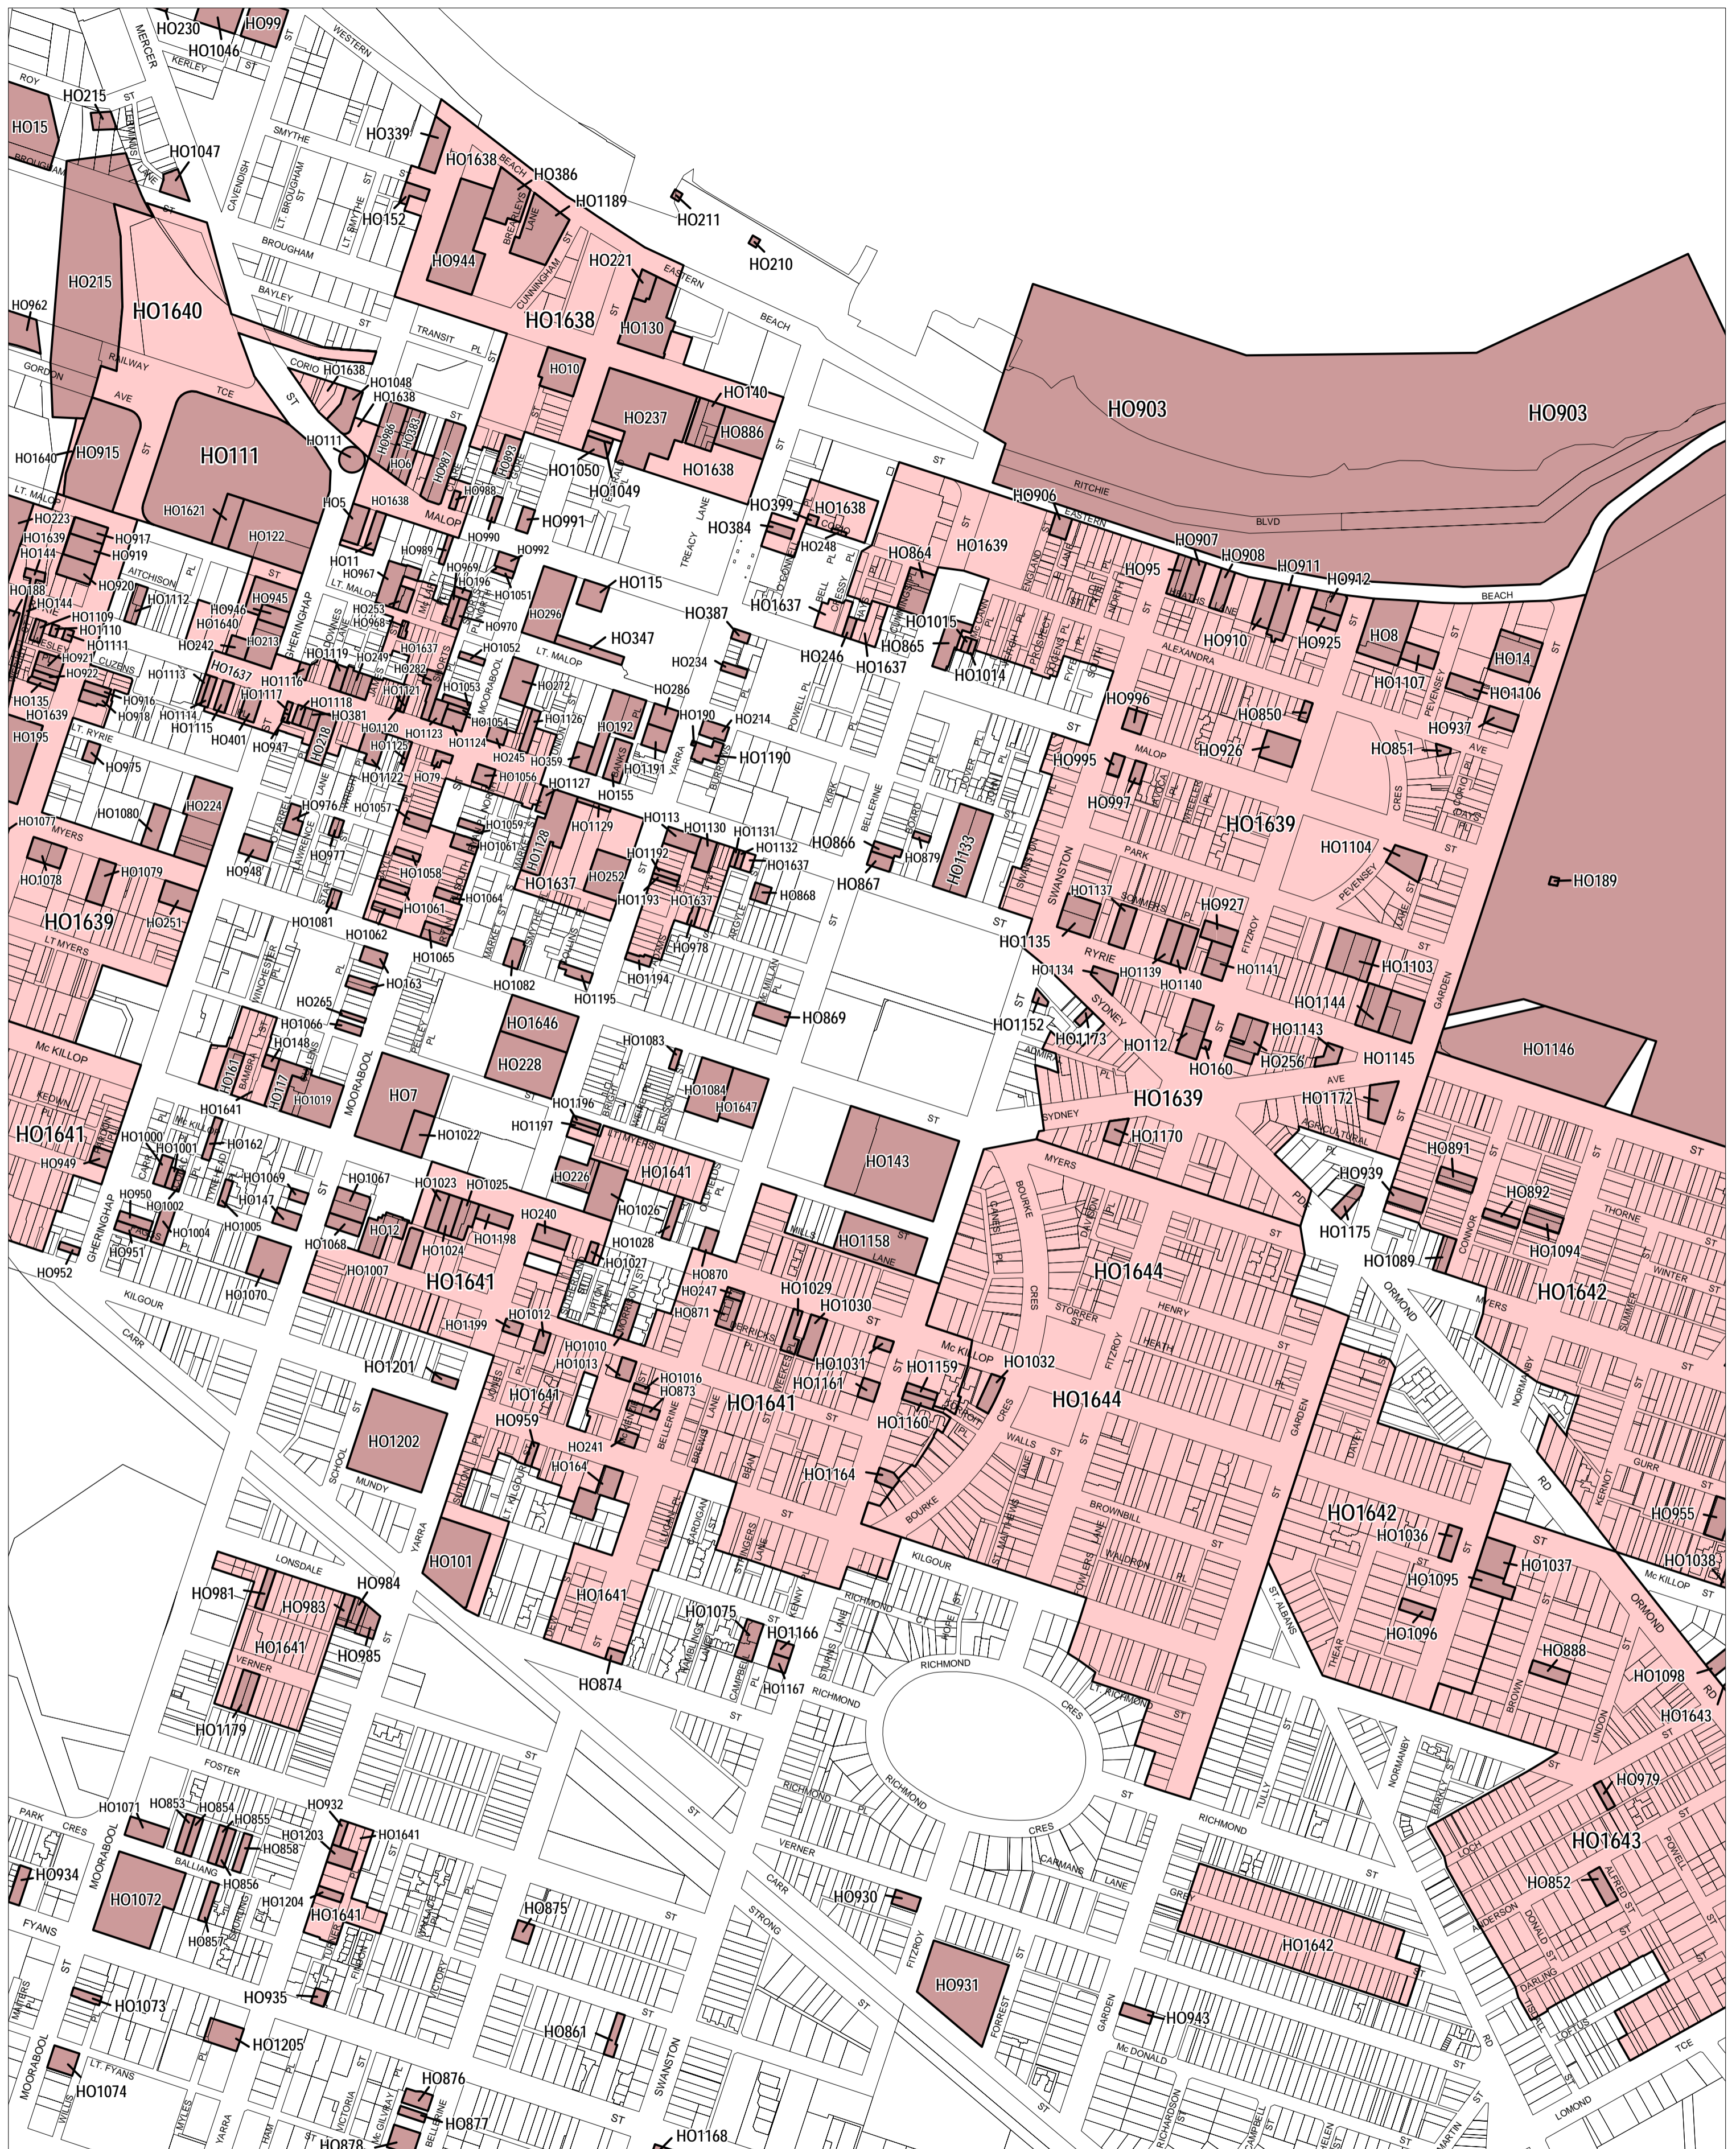

GREATER GEELONG PLANNING SCHEME - LOCAL PROVISION

Overlays

- HO Heritage Overlay

100 0 100 200 300 400 500 m

AUSTRALIAN MAP GRID ZONE 55

INDEX TO ADJOINING METRIC SERIES MAP

1	2	3	4
5	6	7	8
9	10	11	12
13	14	15	16
17	18	19	20
21	22	23	24
25	26	27	28
29	30	31	32
33	34	35	36
37	38	39	40

Printed: 3/7/2009

AMENDMENT C145