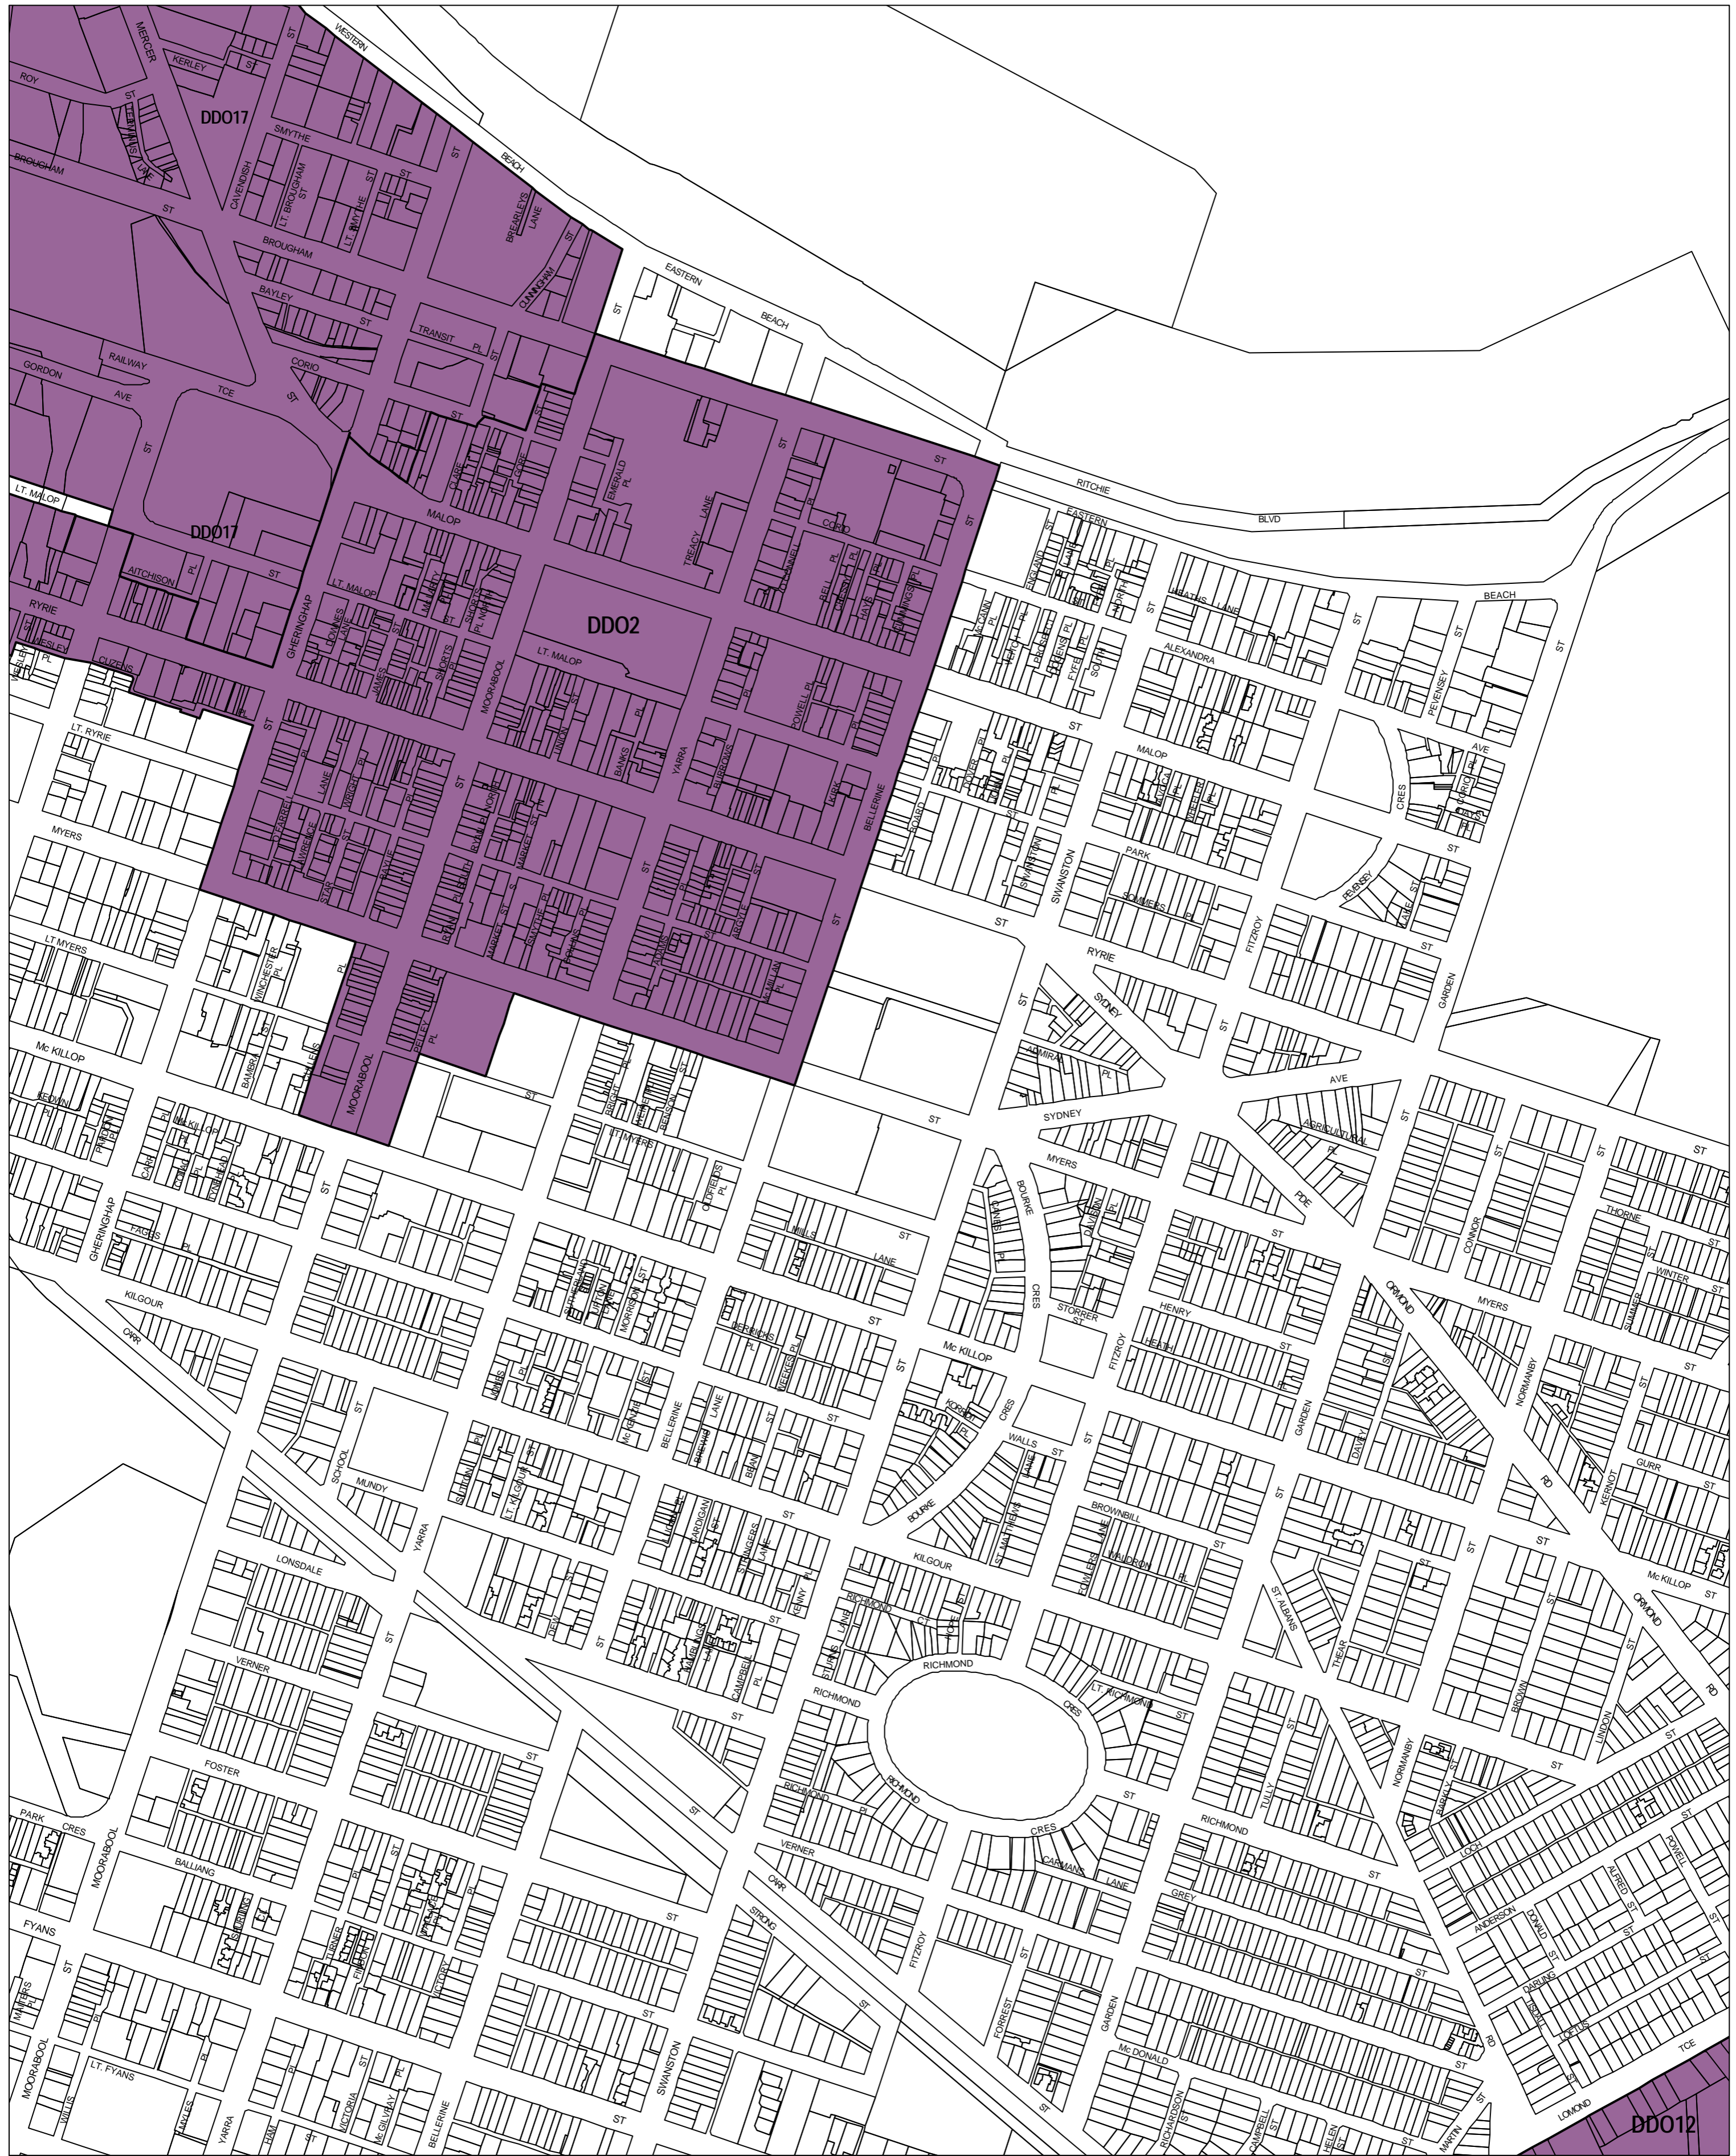

GREATER GEELONG PLANNING SCHEME - LOCAL PROVISION

Overlays	
DDO17	Design And Development Overlay - Schedule 12
DDO2	Design And Development Overlay - Schedule 17
DDO12	Design And Development Overlay - Schedule 2

100 200 300 400 500

AUSTRALIAN MAP GRID ZONE 55

INDEX TO ADJOINING METRIC SERIES MAP

Printed: 27/9/2007

AMENDMENT C124

DESIGN AND DEVELOPMENT OVERLAY

MAP No 50DDO