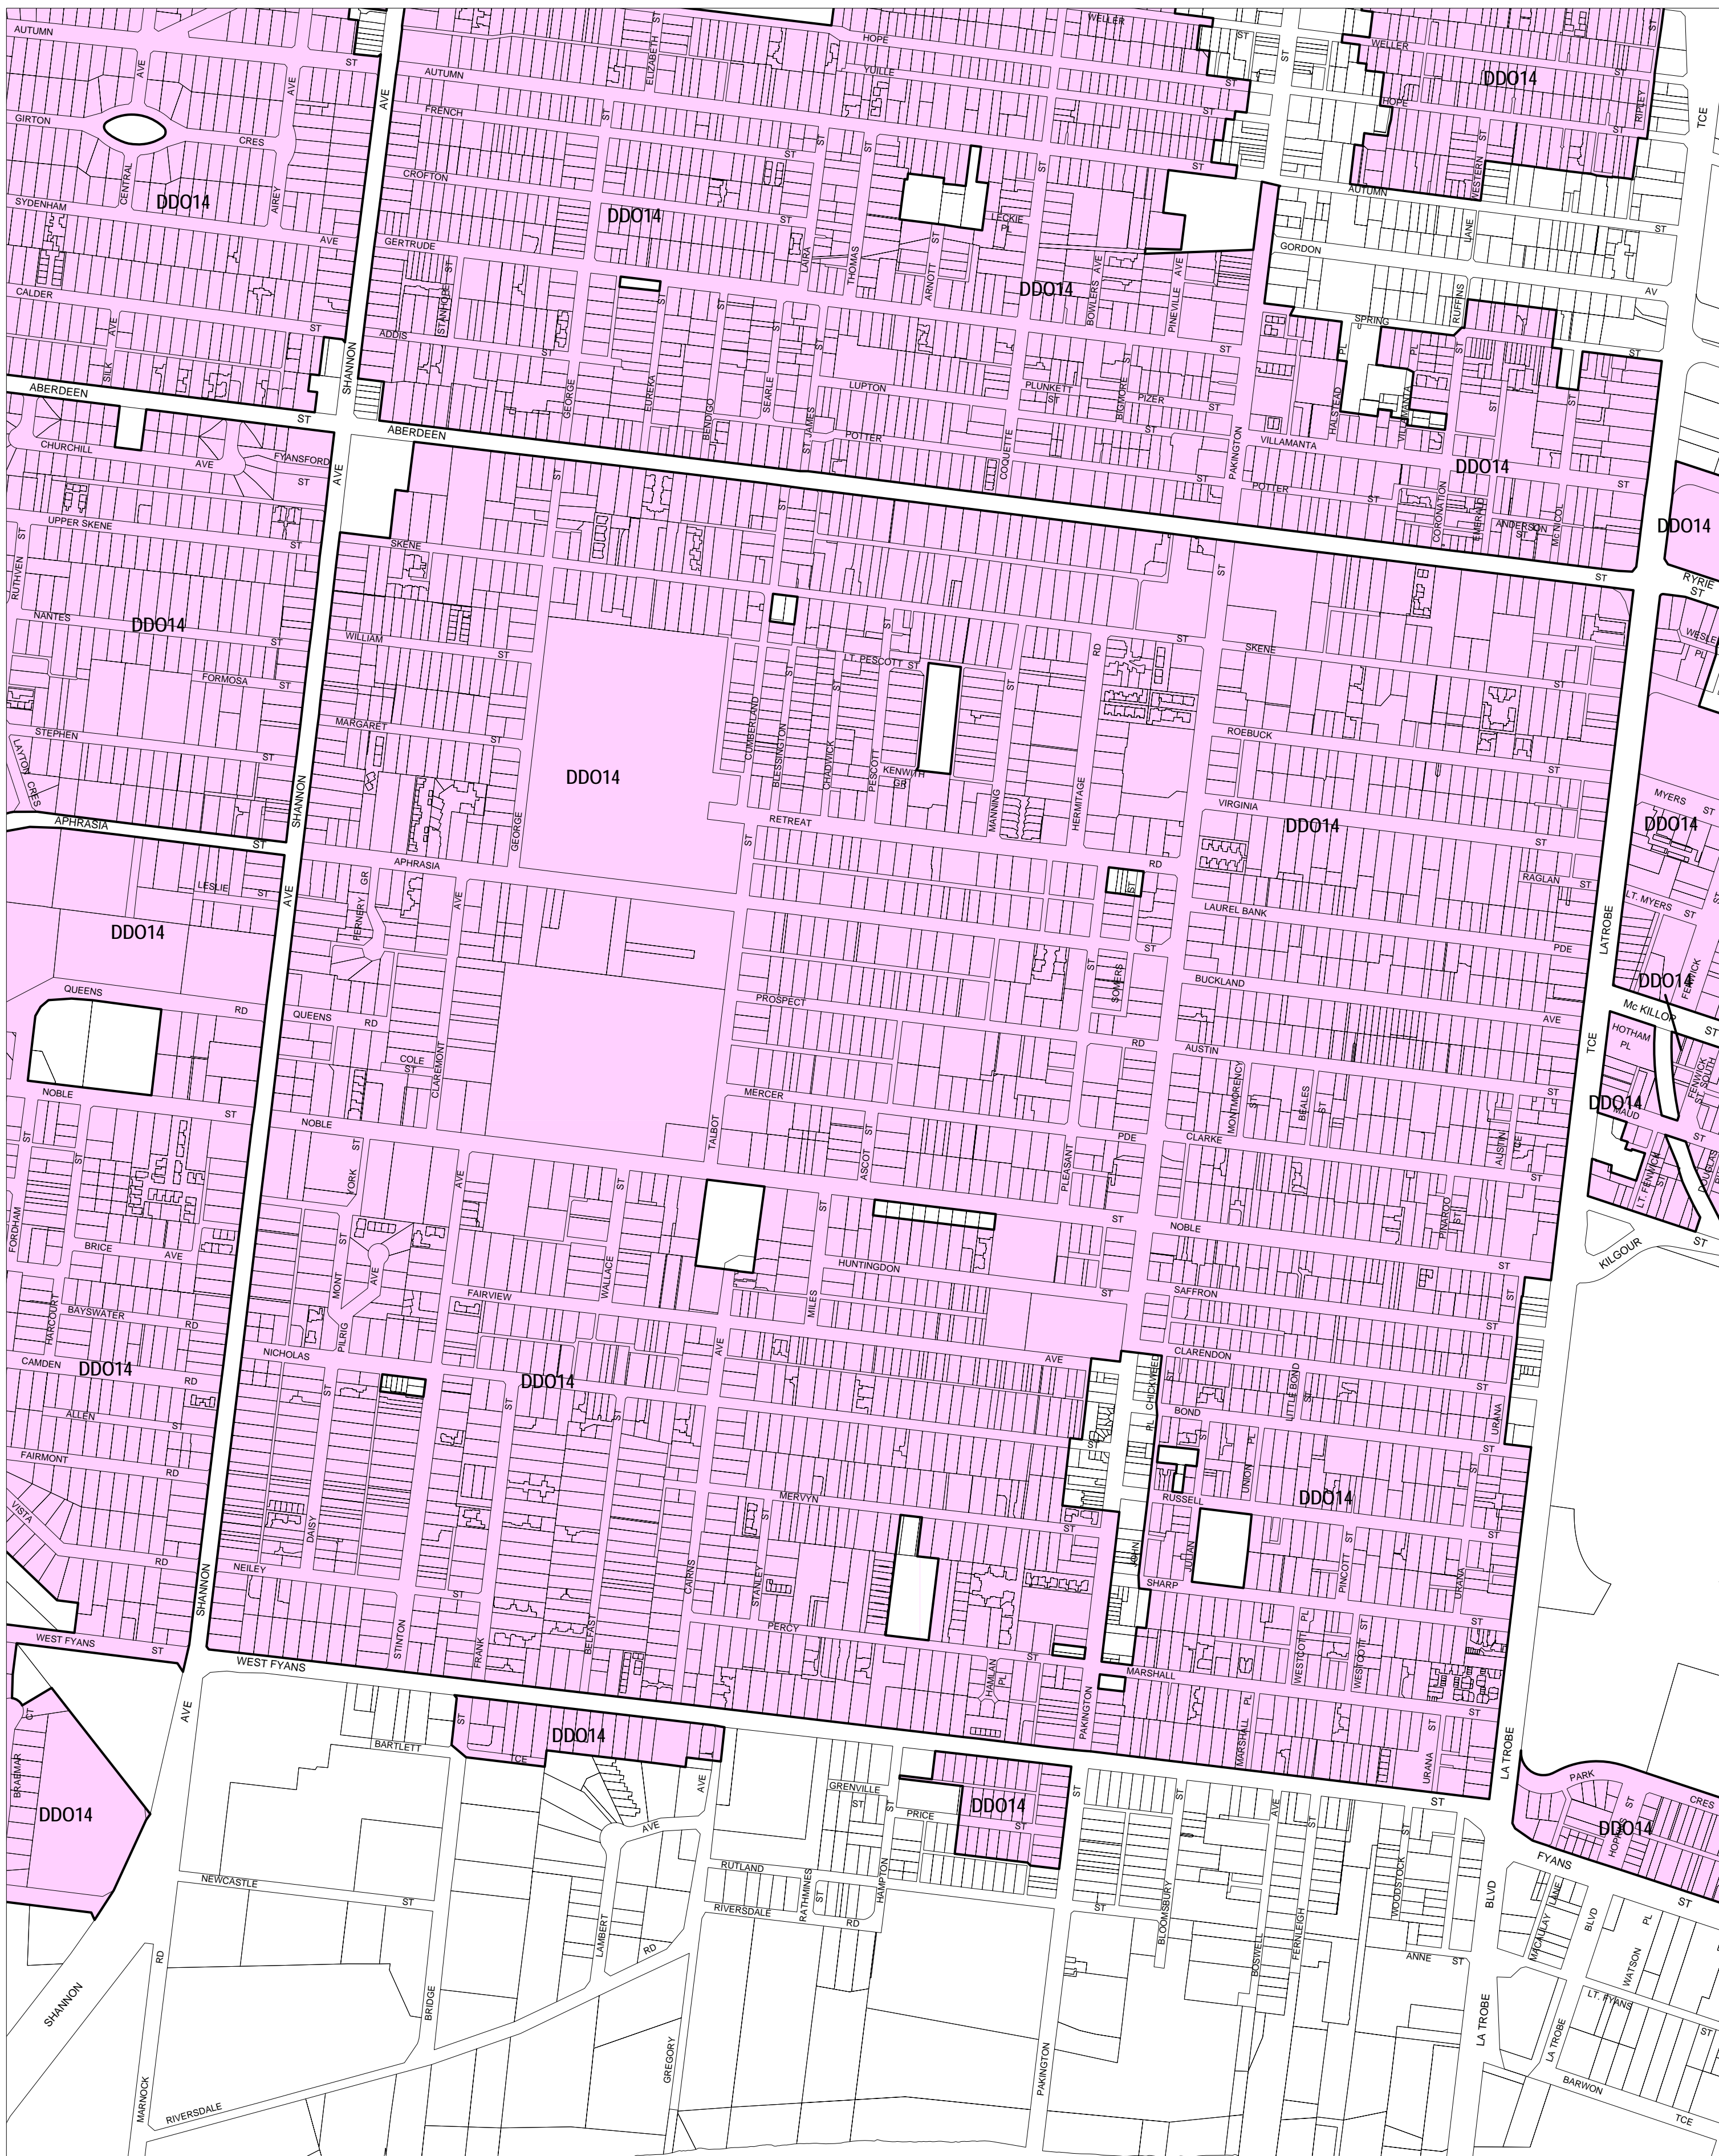

GREATER GEELONG PLANNING SCHEME - LOCAL PROVISION

Overlays
DDO14 Design And Development Overlay - Schedule 14

Printed: 24/7/2009

AMENDMENT C162