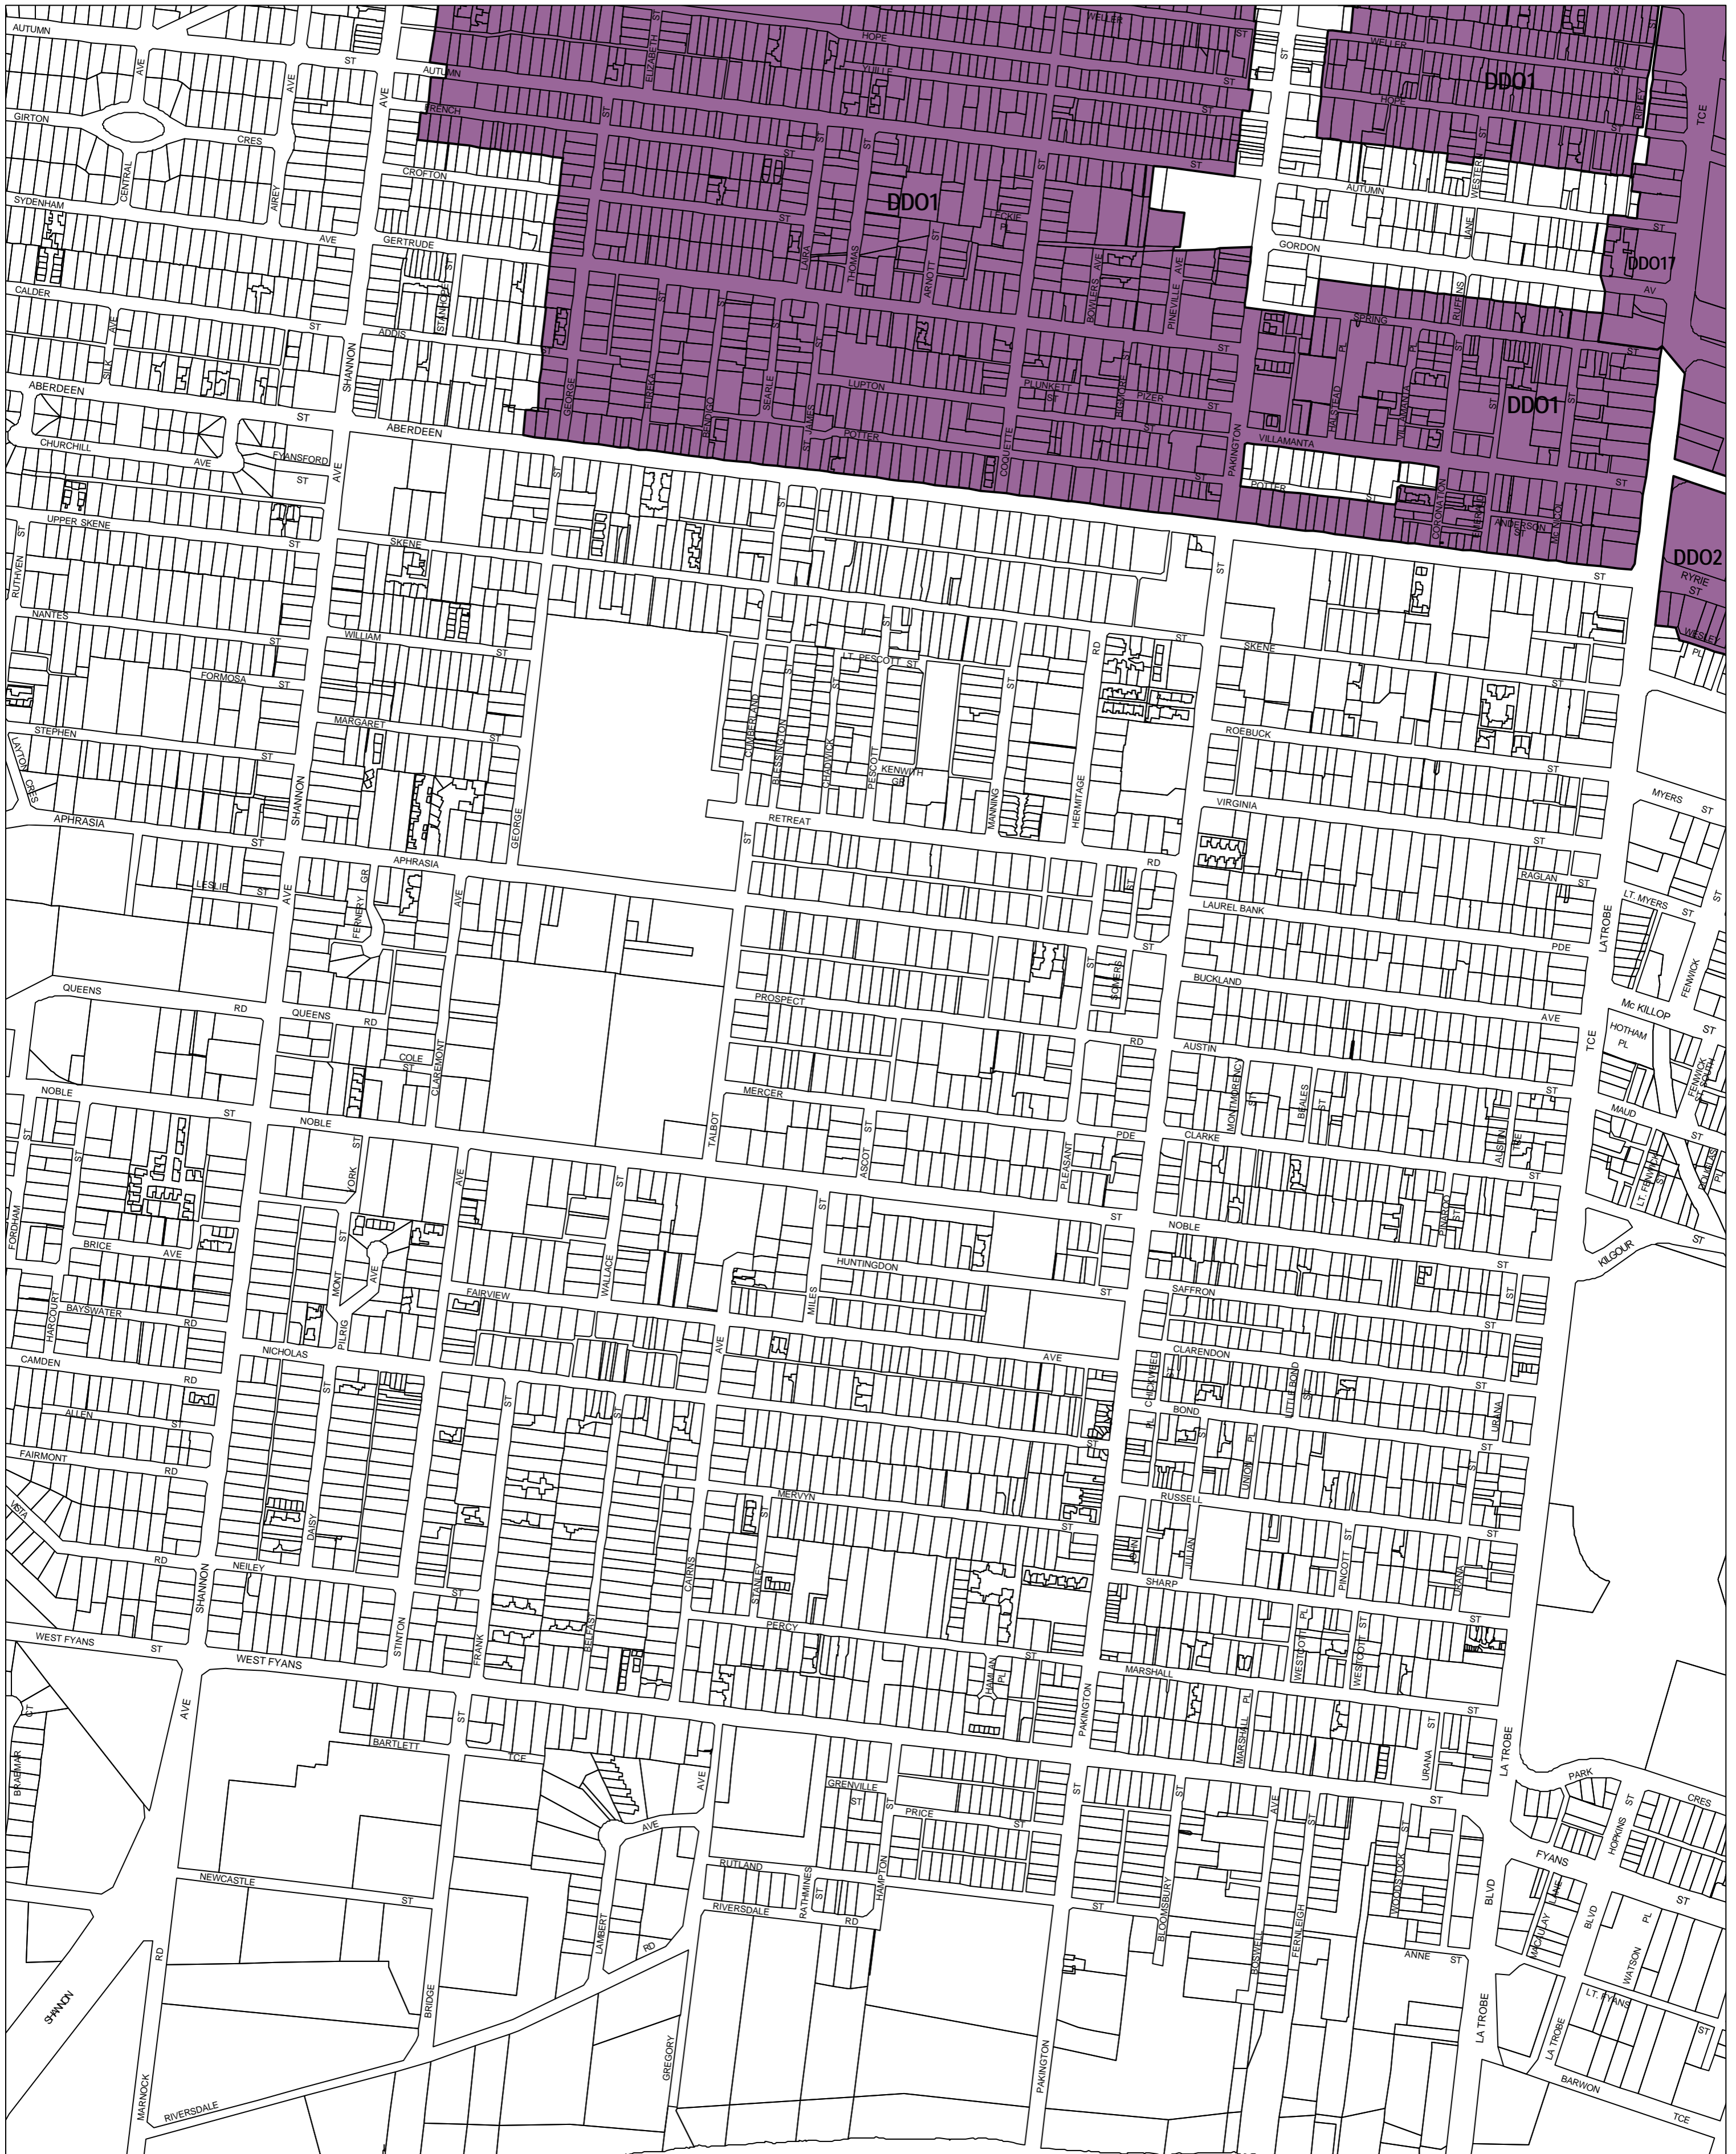

GREATER GEELONG PLANNING SCHEME - LOCAL PROVISION

Overlays

- Design And Development Overlay - Schedule 1
- Design And Development Overlay - Schedule 17
- Design And Development Overlay - Schedule 2

100 10 1100 1200 1300 1400 1500

AUSTRALIAN MAP GRID ZONE 55

INDEX TO ADJOINING METRIC SERIES MAP

Printed: 27/9/2007

AMENDMENT C124

DESIGN AND DEVELOPMENT OVERLAY

MAP No 49DDO