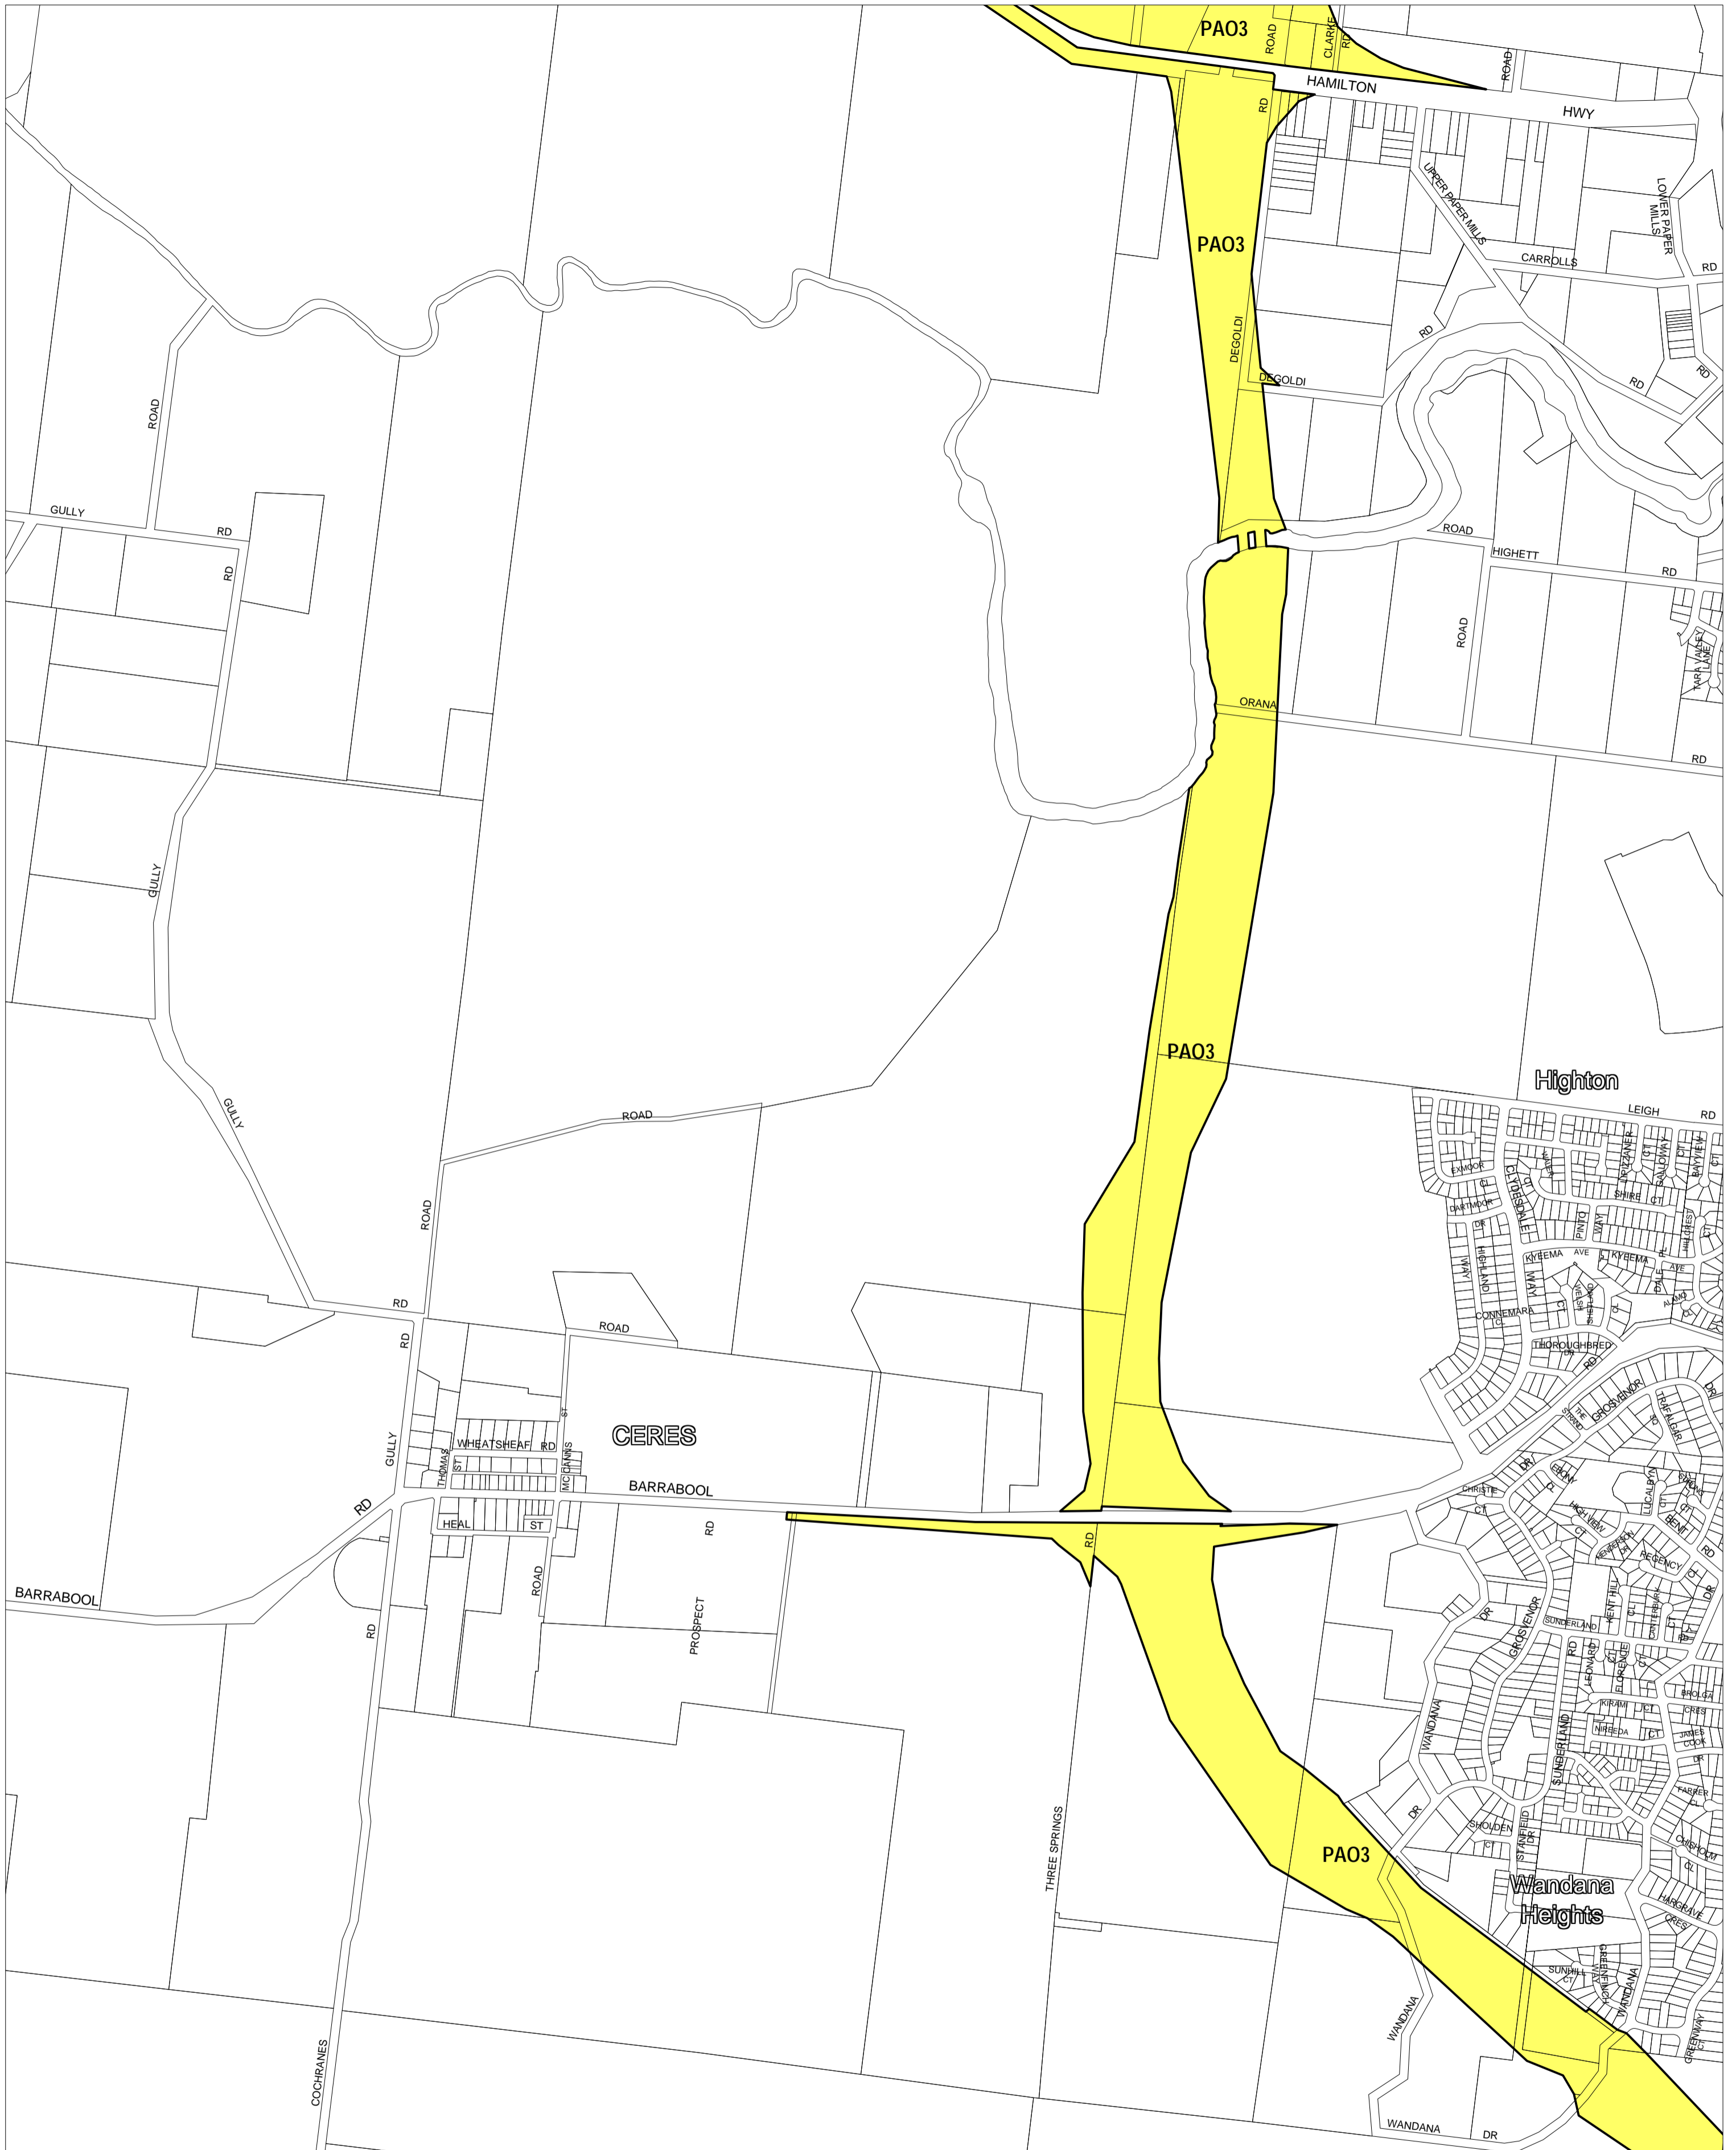

GREATER GEELONG PLANNING SCHEME - LOCAL PROVISION

Overlays

PAO3 Public Acquisition Overlay 3

AUSTRALIAN MAP GRID ZONE 55

INDEX TO ADJOINING METRIC SERIES MAP

Printed: 19/6/2007

AMENDMENT C113