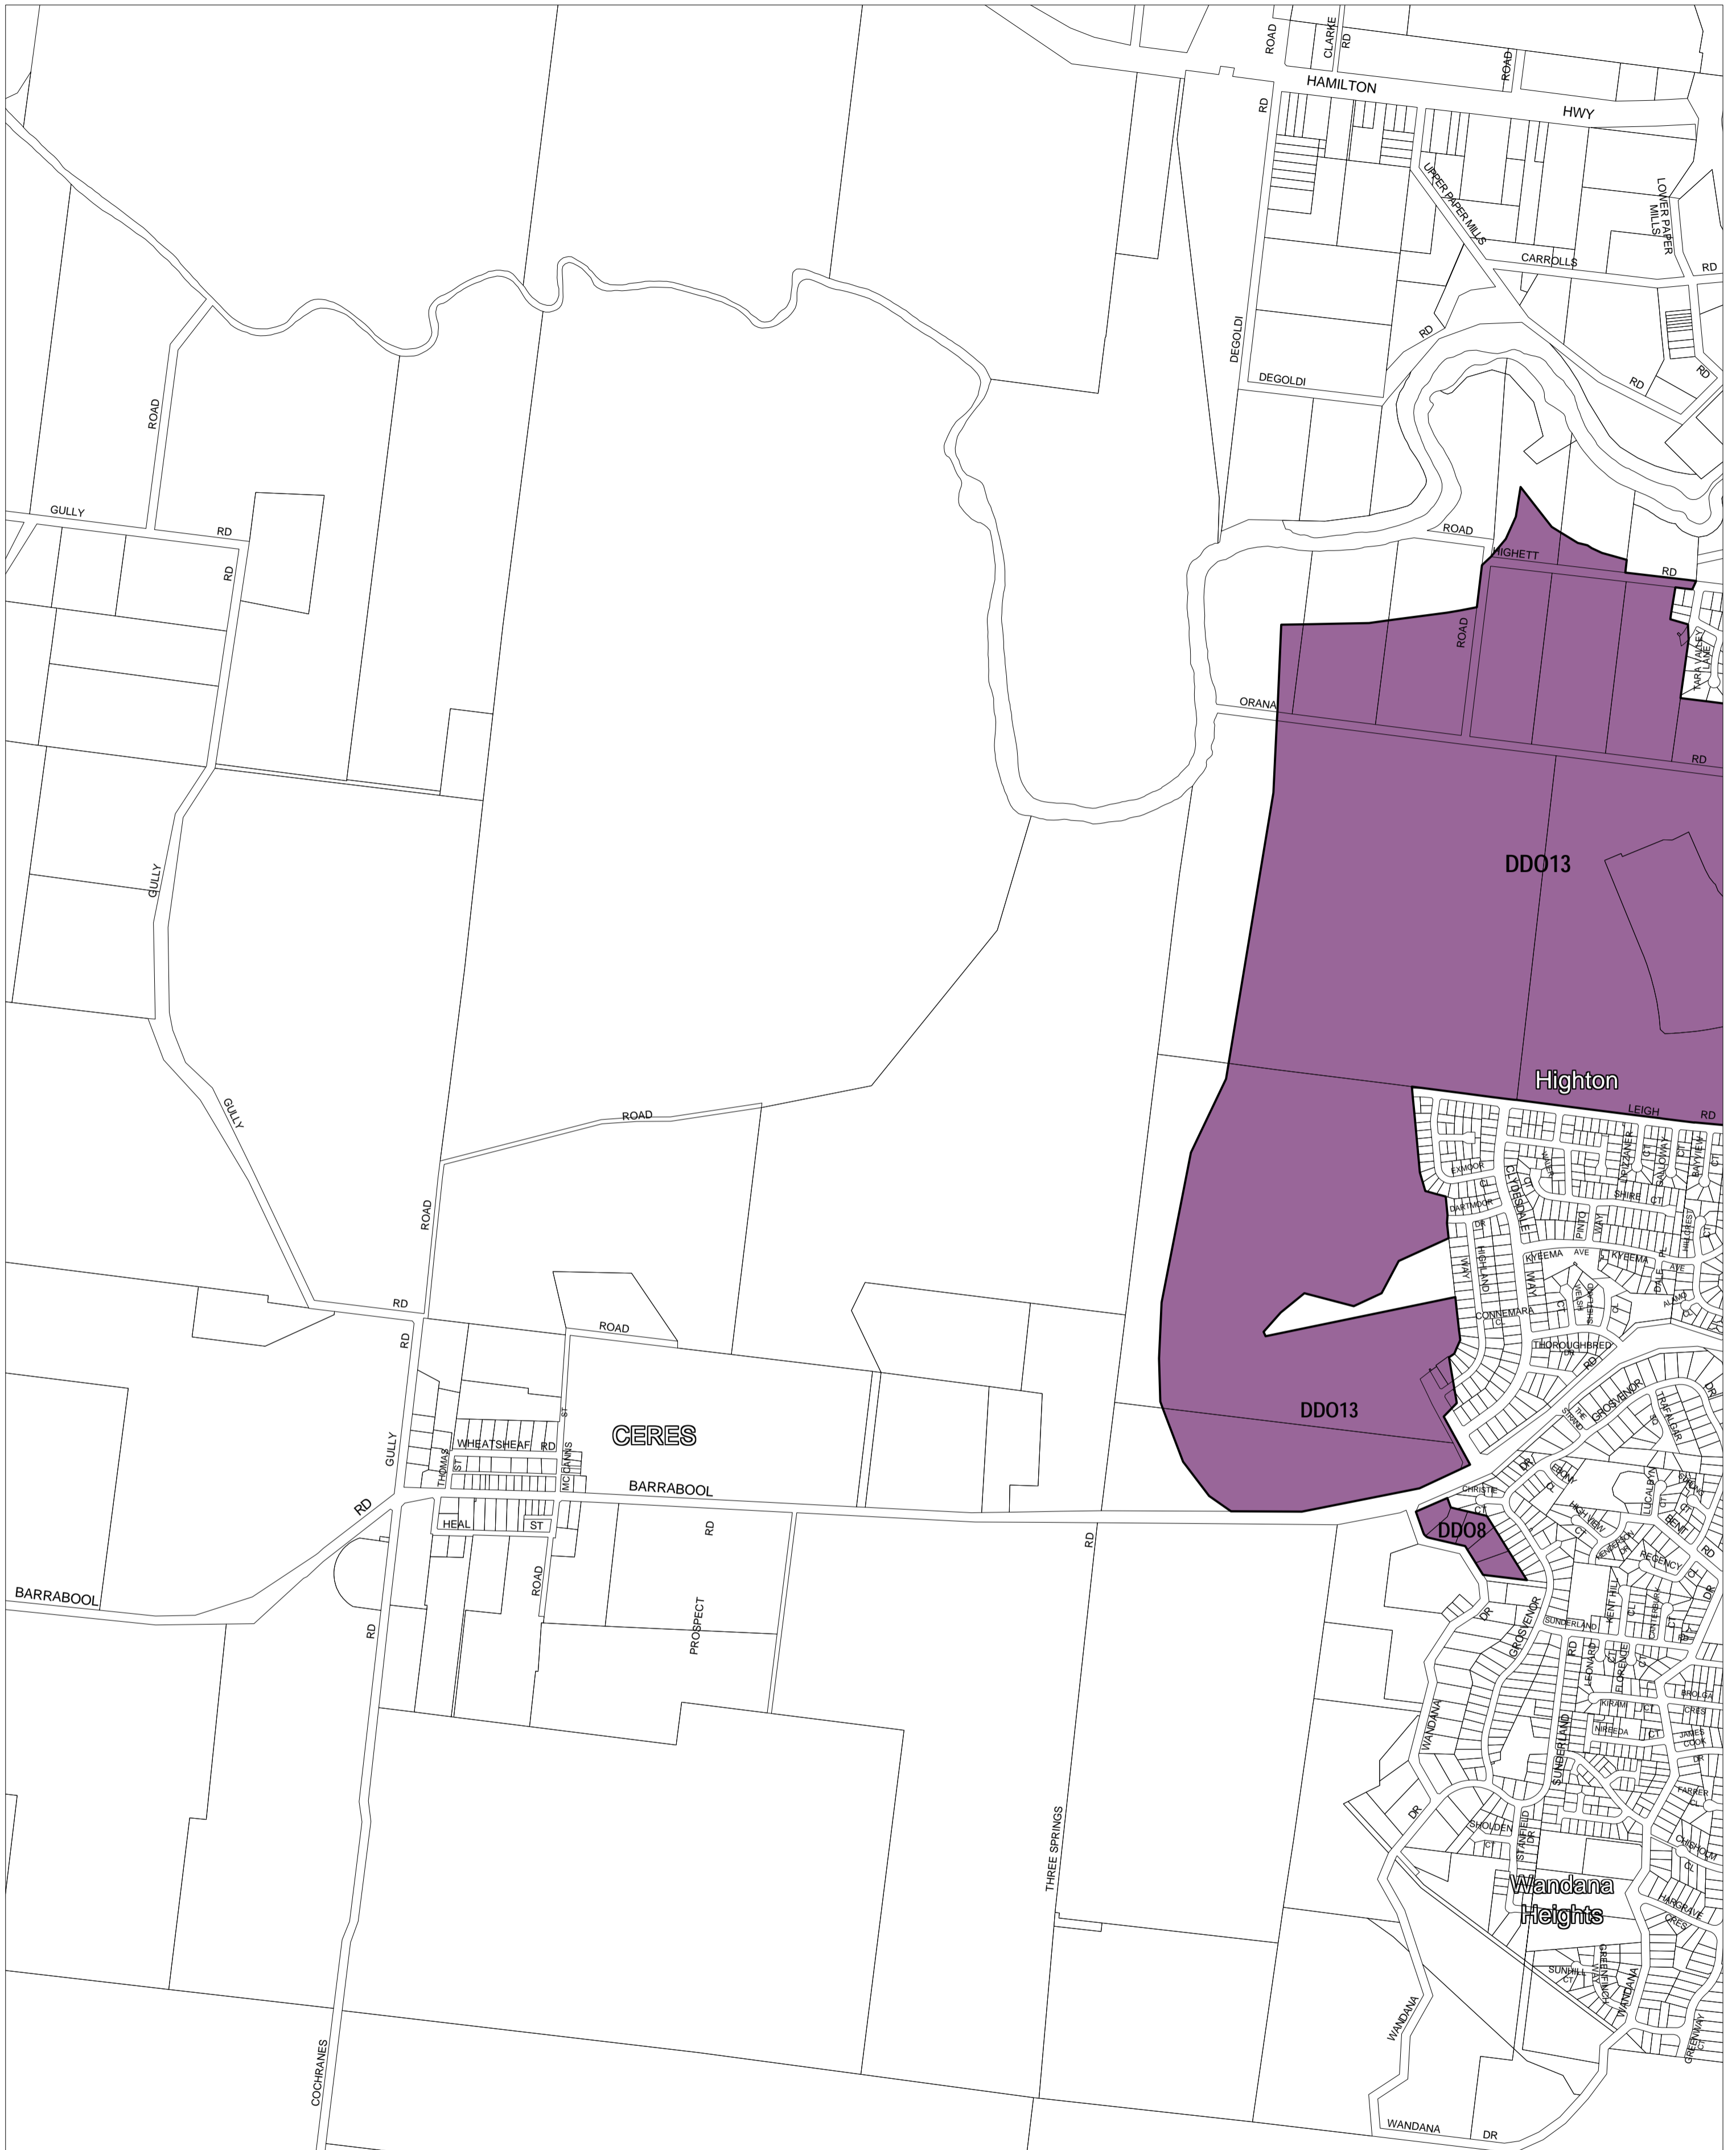

GREATER GEELONG PLANNING SCHEME - LOCAL PROVISION

1. **Overlays**
2. DDO13 Design And Development Overlay - Schedule 13
   - DDO8 Design And Development Overlay - Schedule 8

AUSTRALIAN MAP GRID ZONE 55

Printed: 18/6/2007

AMENDMENT C35