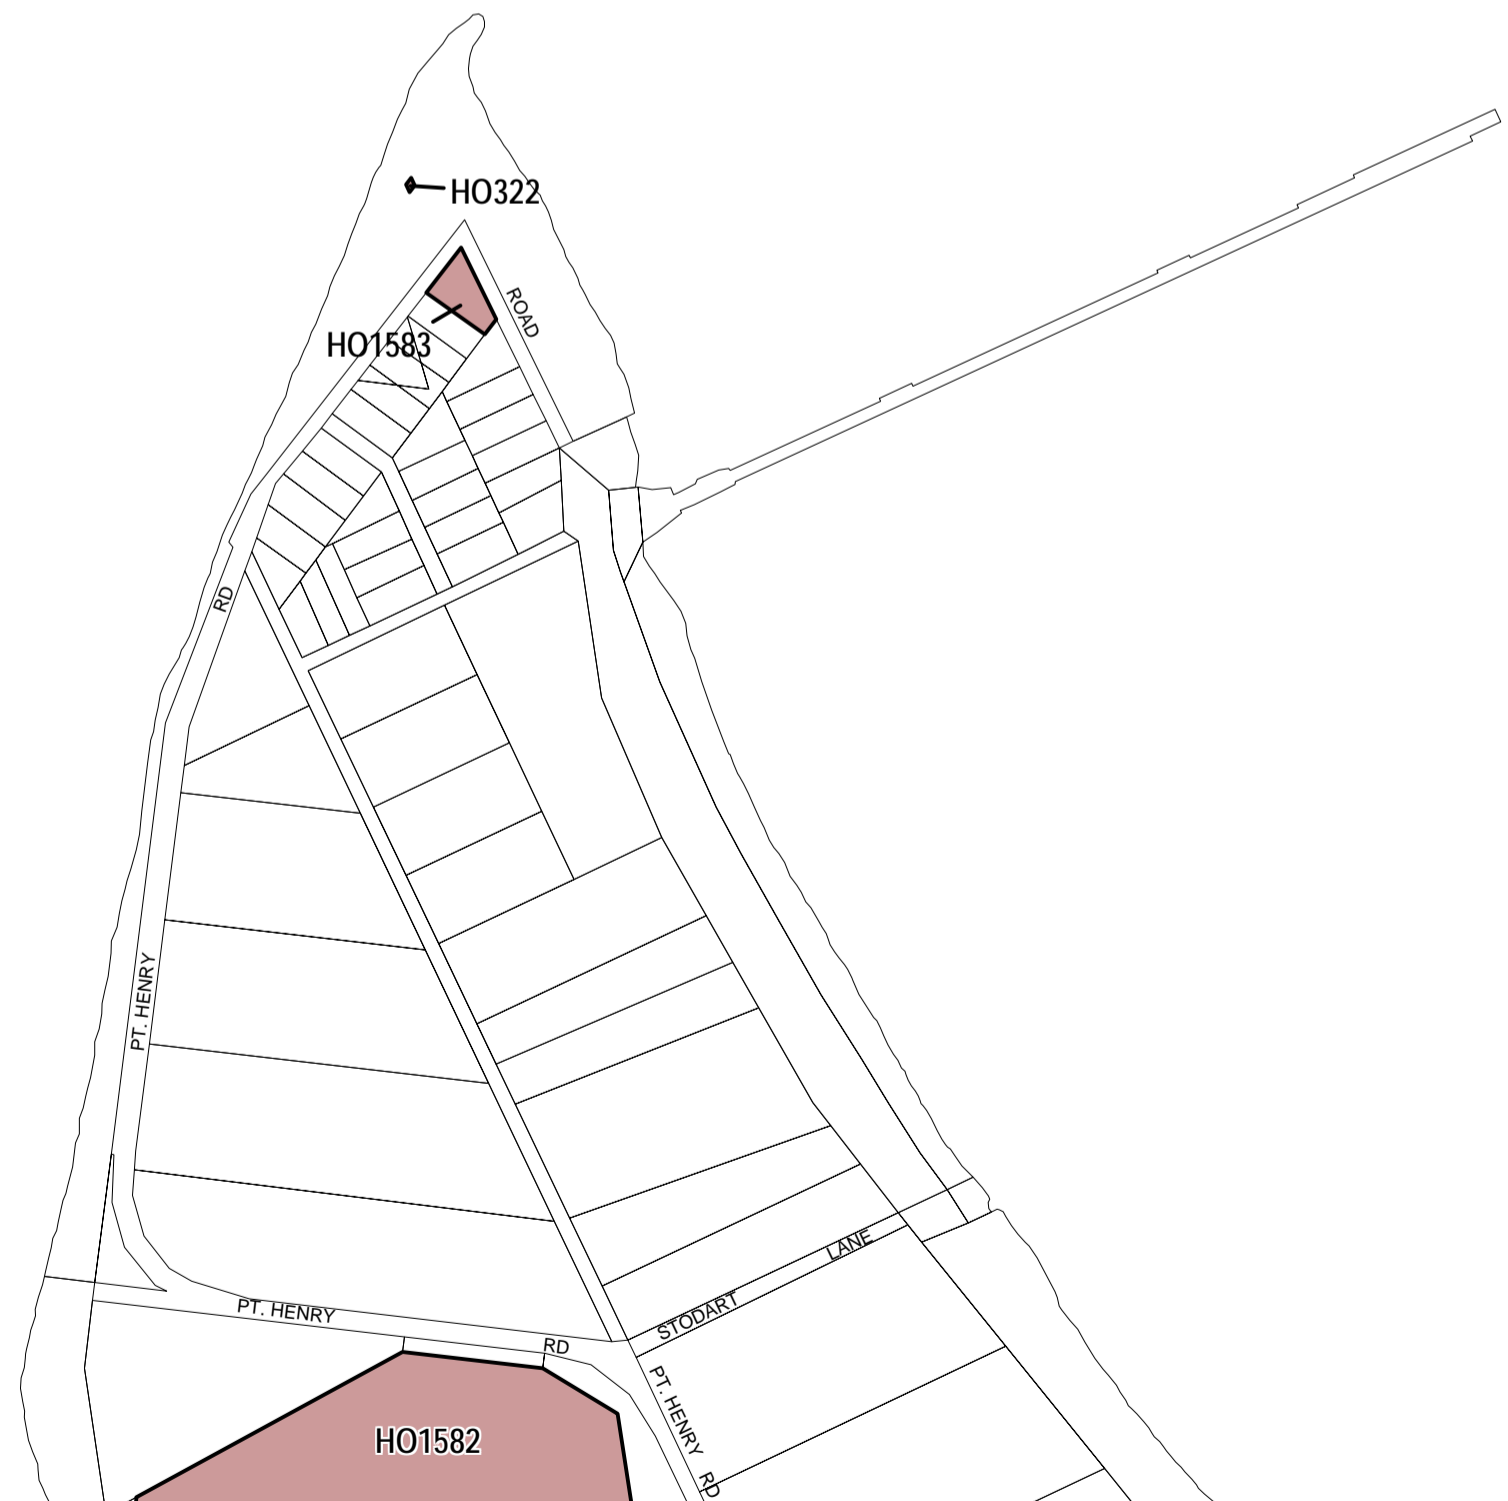

GREATER GEELONG PLANNING SCHEME - LOCAL PROVISION

Overlays

HO Heritage Overlay

AUSTRALIAN MAP GRID ZONE 55

INDEX TO ADJOINING METRIC SERIES MAP

Printed: 3/7/2009

AMENDMENT C145