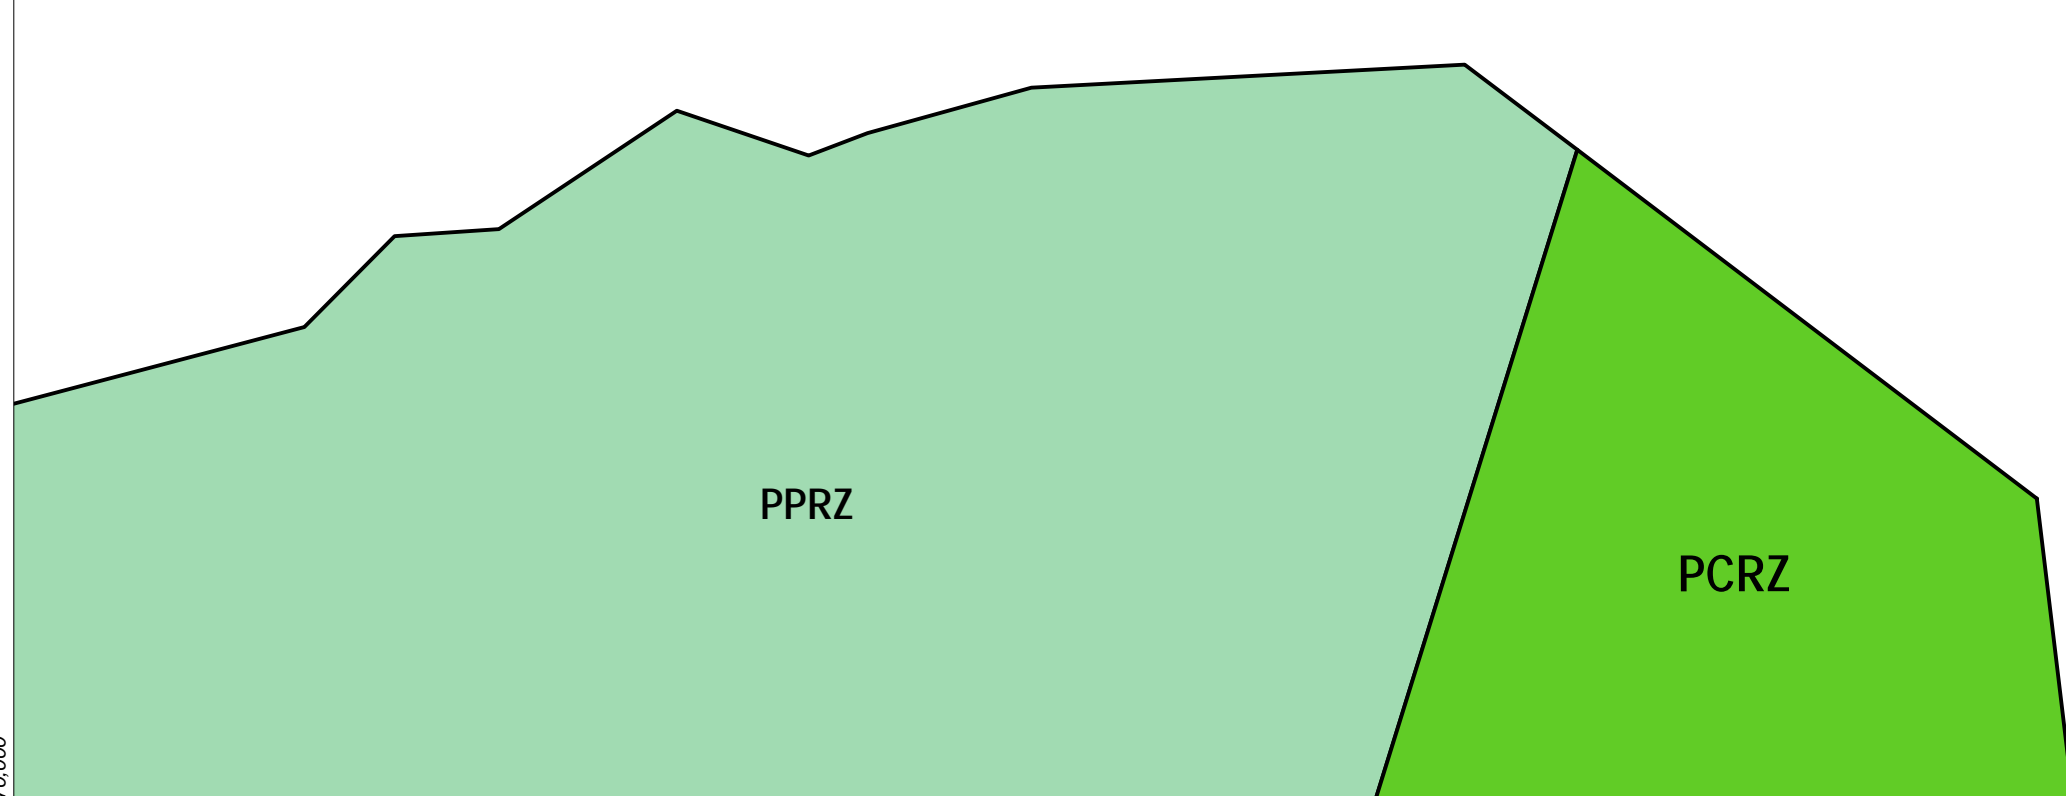

GREATER GEELONG PLANNING SCHEME - LOCAL PROVISION

5,777,500

5,777,500

270,000

272,000

5,775,000

5,775,000

Public Land